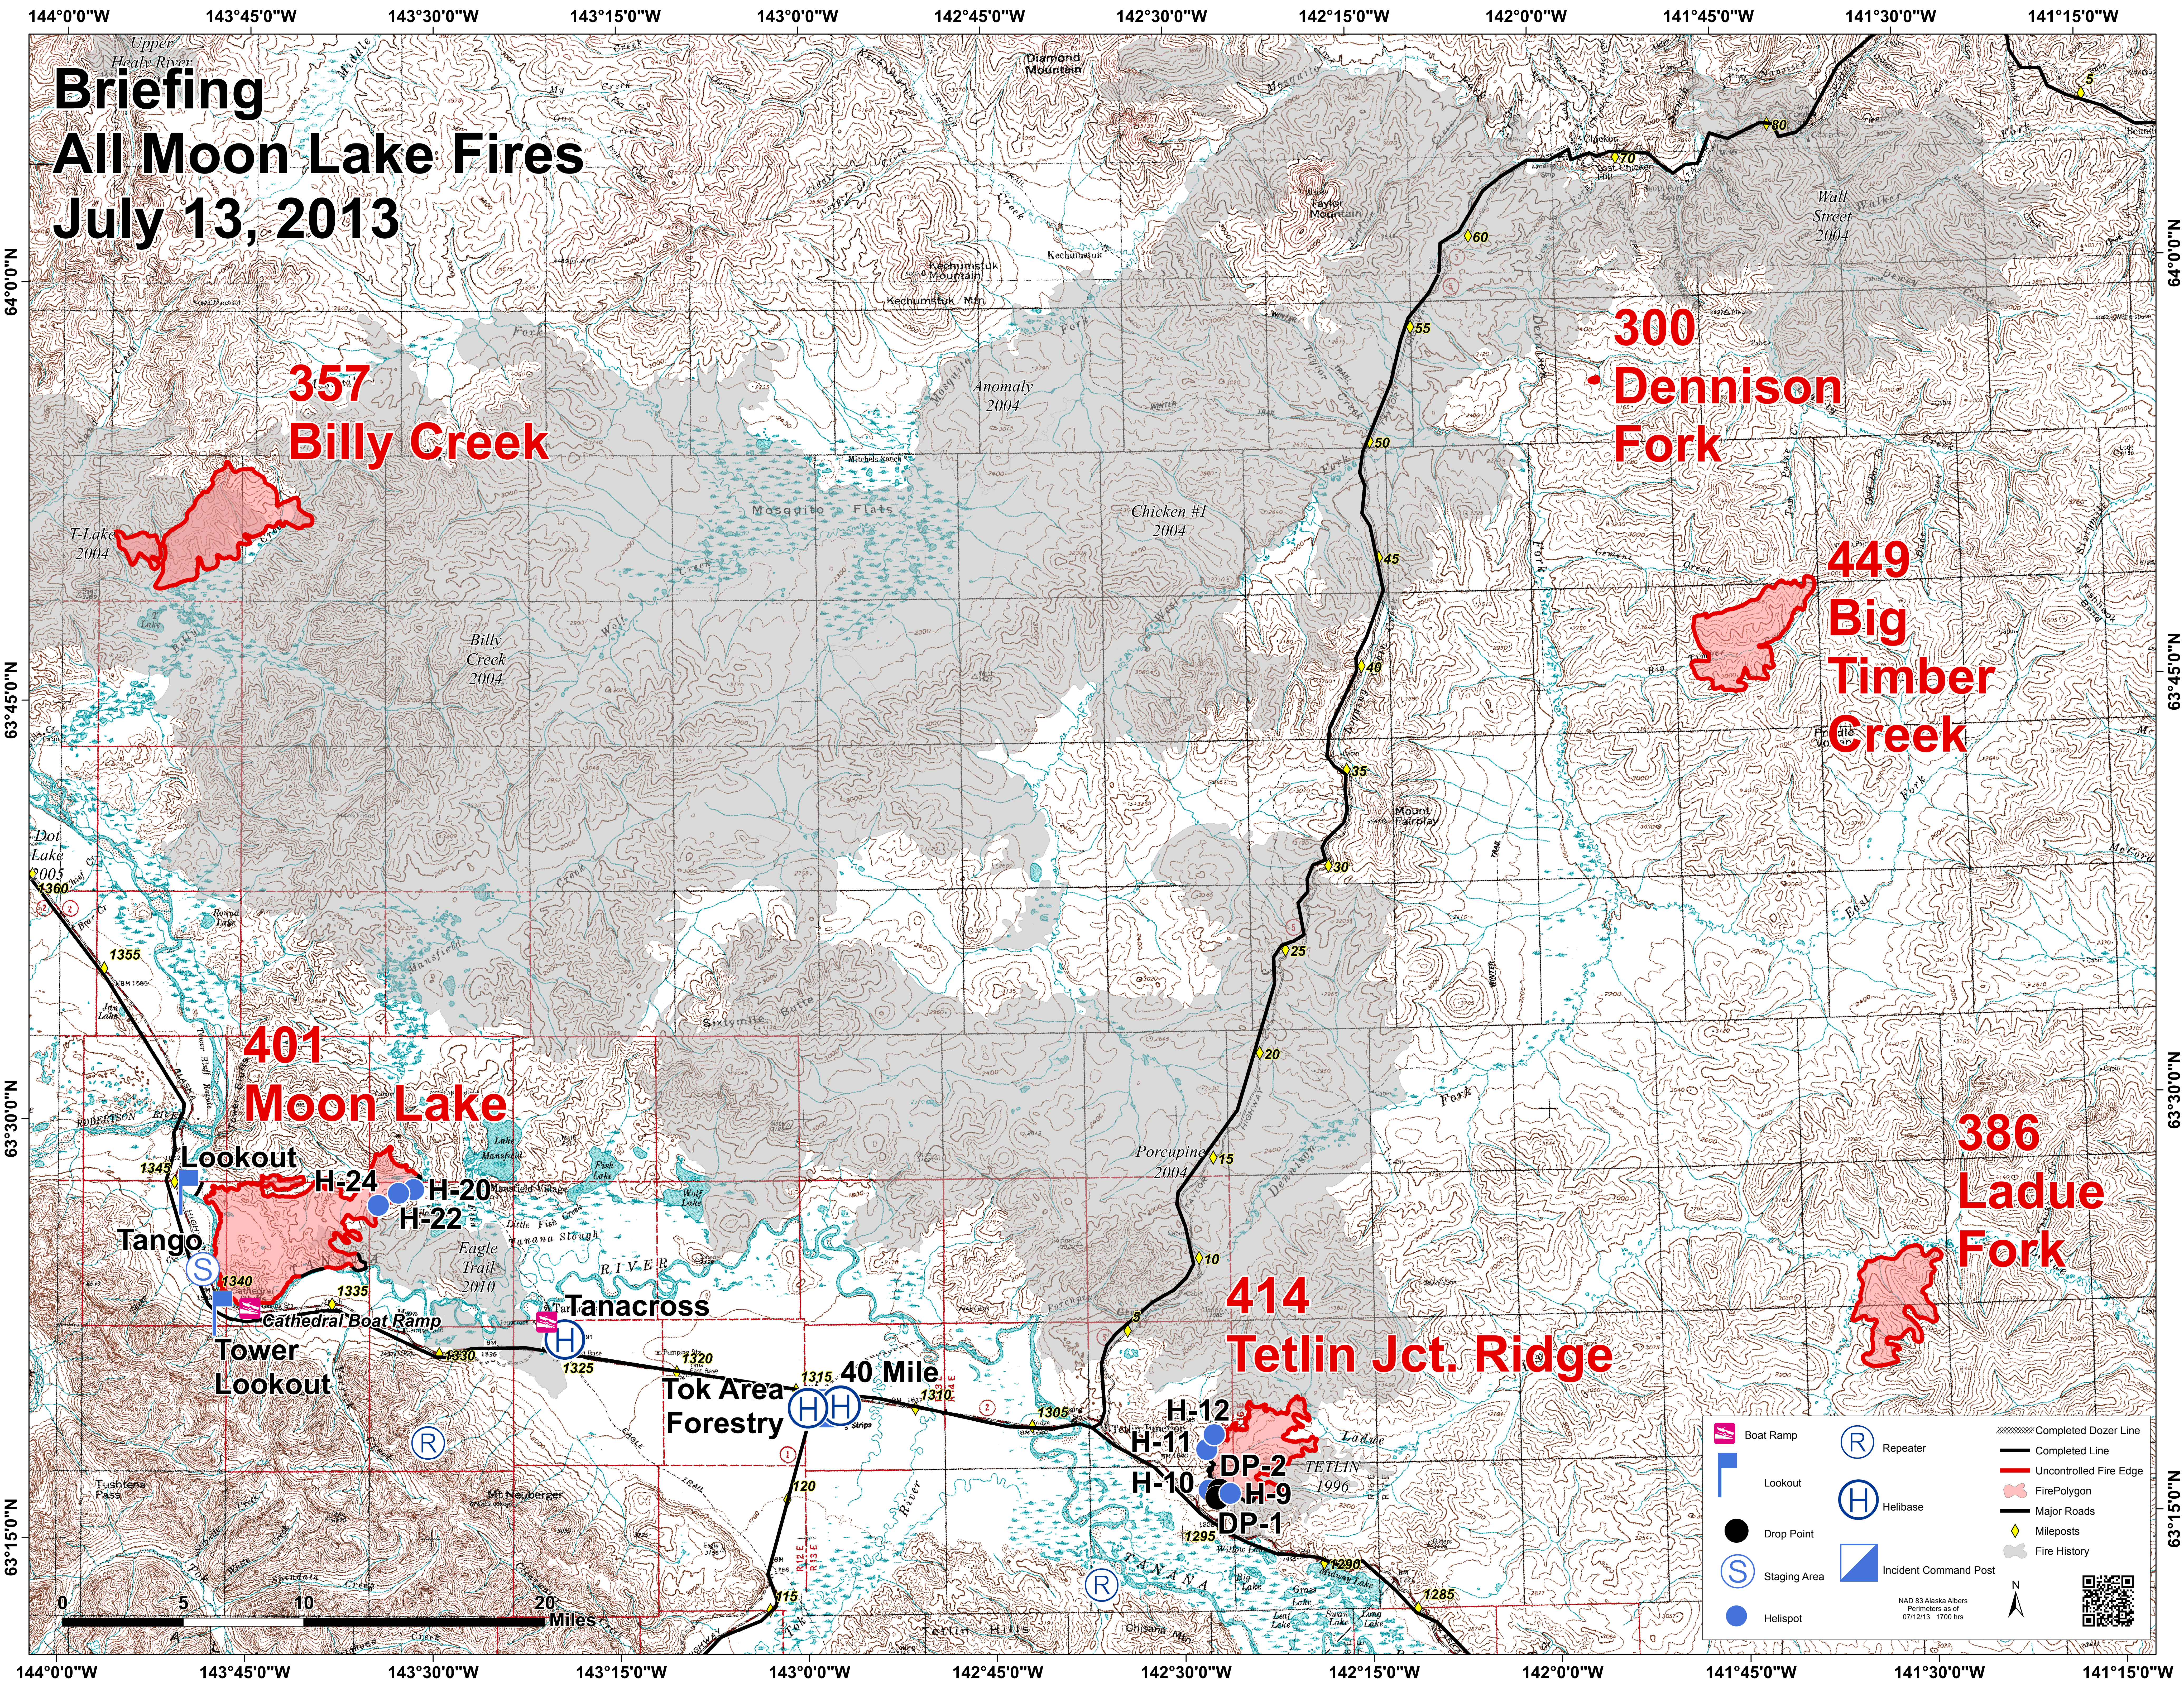

Briefing All Moon Lake Fires July 13, 2013

**357
Billy Creek**

**300
Dennison
Fork**

**449
Big
Timber
Creek**

**401
Moon Lake**

**386
Ladue
Fork**

**414
Tetlin Jct. Ridge**

	Boat Ramp		Completed Dozer Line
	Lookout		Uncontrolled Fire Edge
	Drop Point		Fire Polygon
	Staging Area		Major Roads
	Helispot		Mileposts
	Repeater		Fire History
	Helibase		Incident Command Post

NAD 83 Alaska Albers
Perimeters as of
07/12/13 1700 hrs