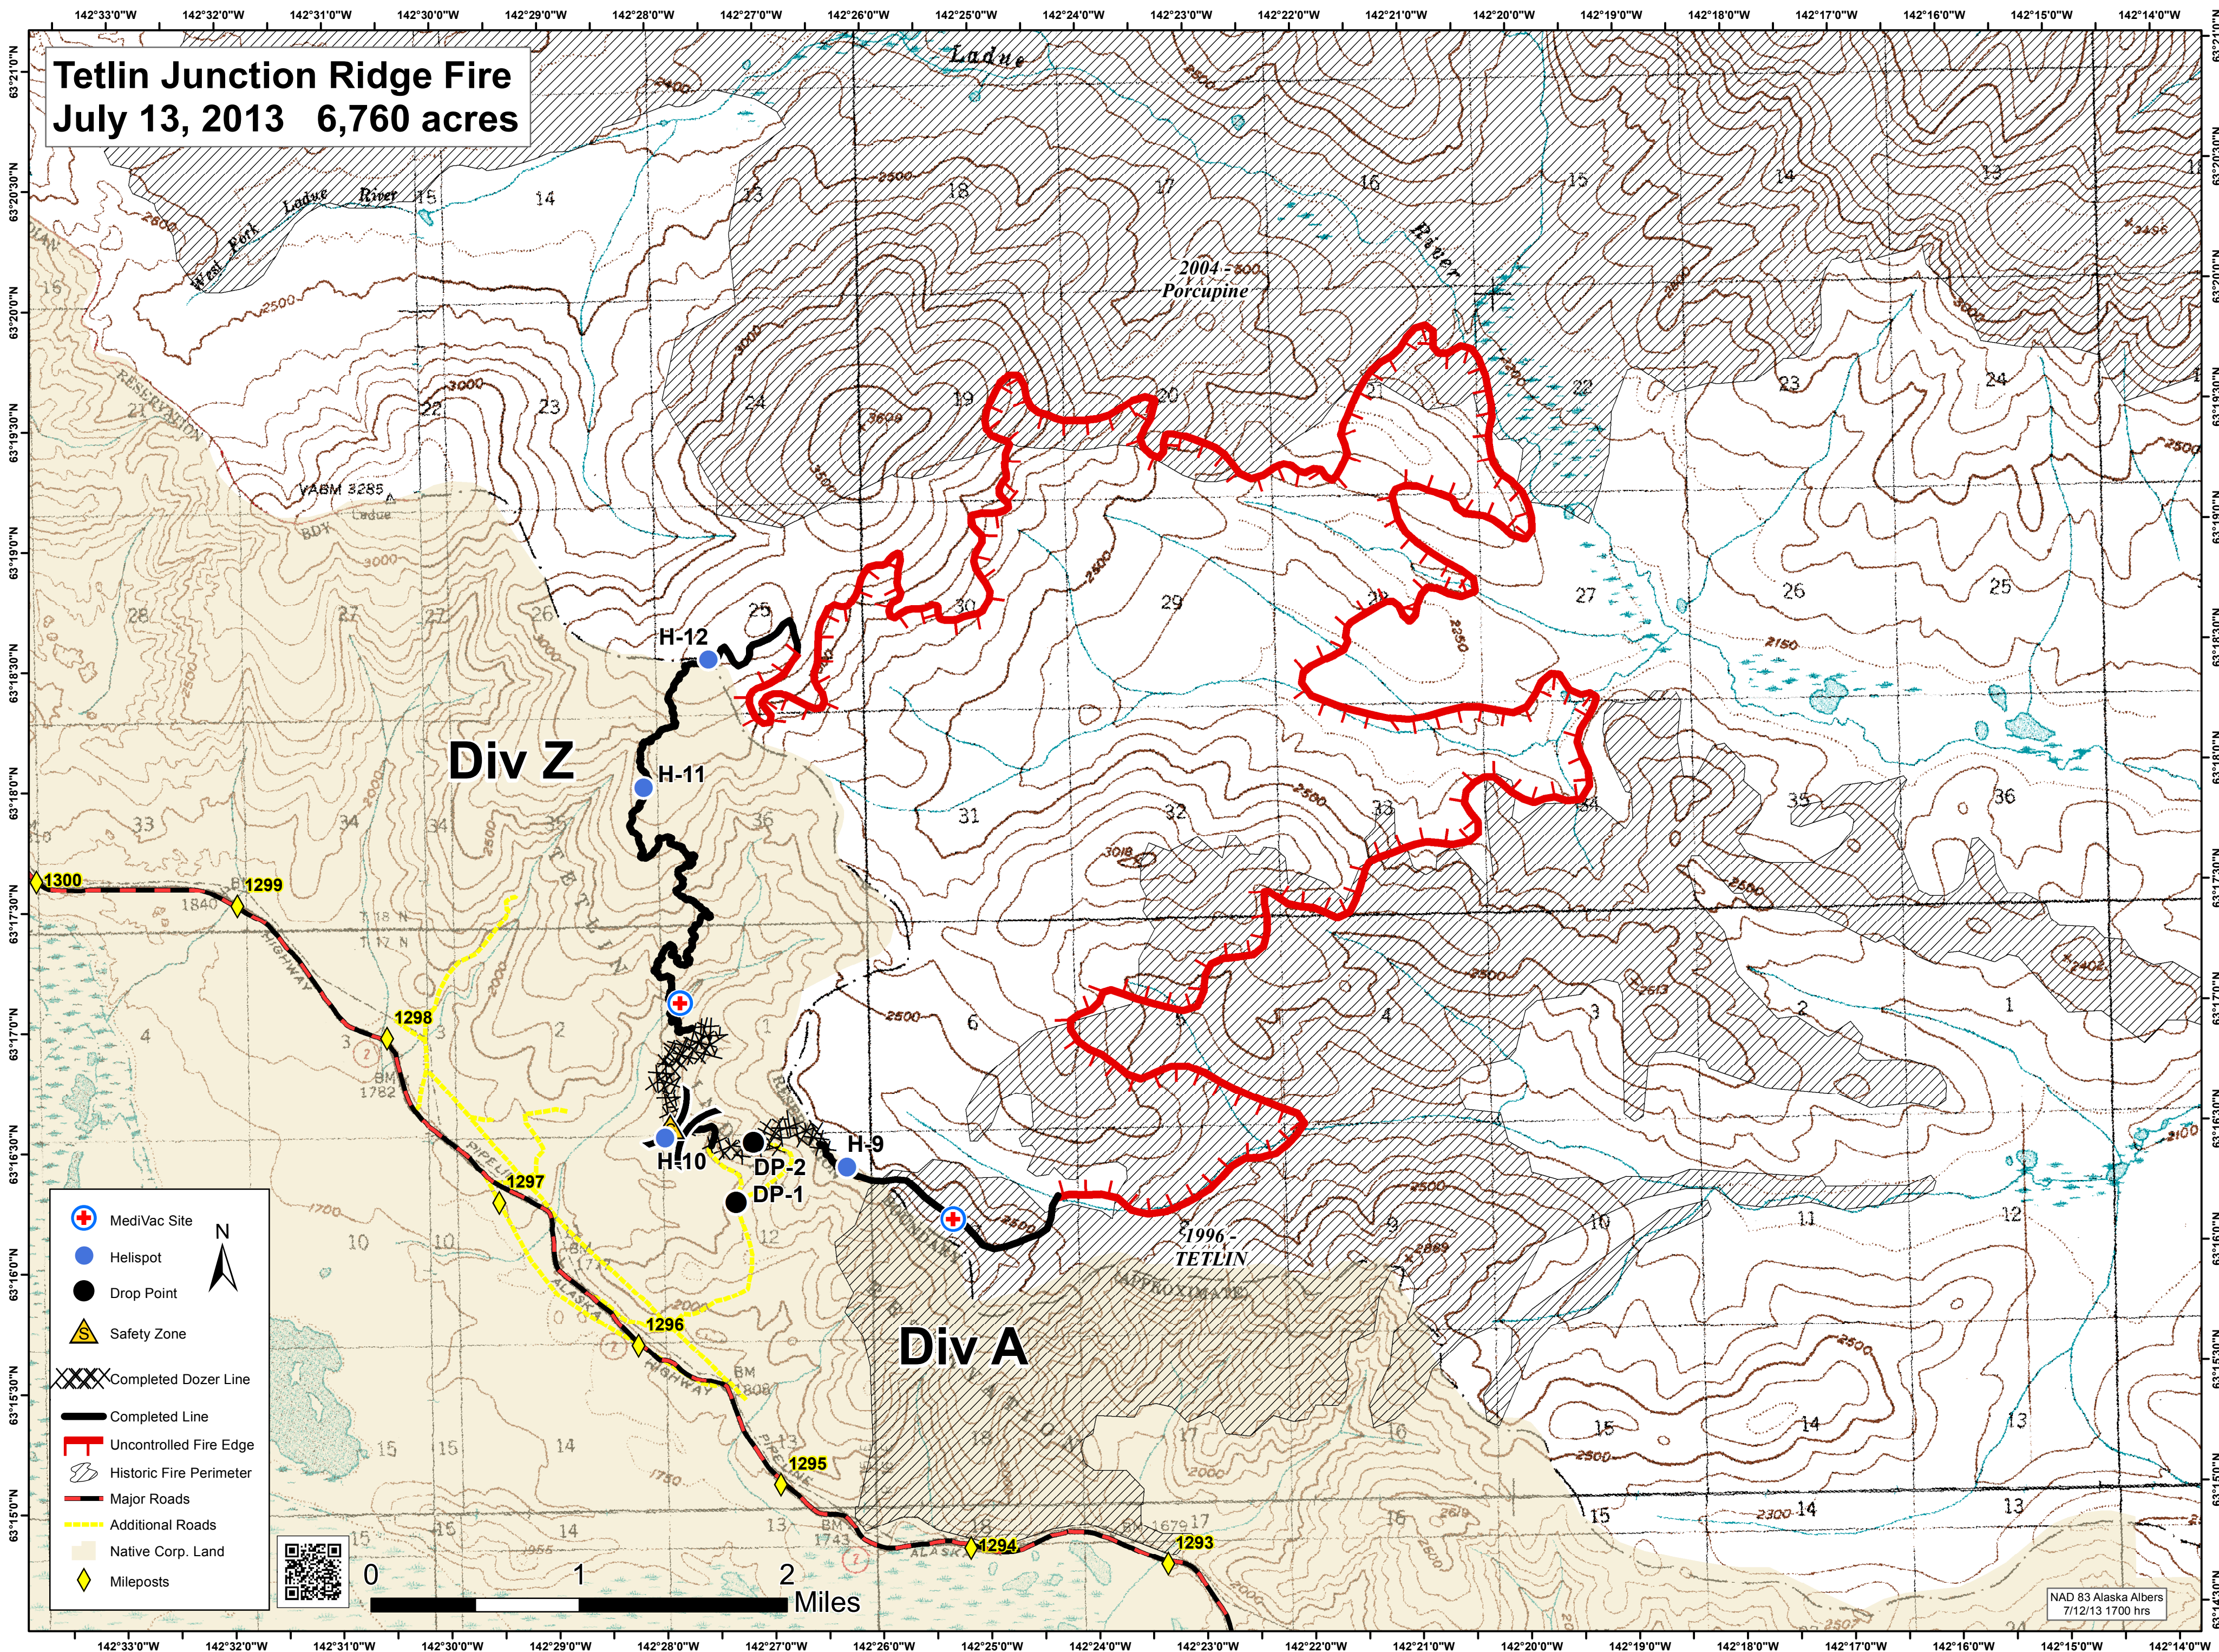

Tetlin Junction Ridge Fire July 13, 2013 6,760 acres

- MediVac Site
- Helispot
- Drop Point
- Safety Zone
- Completed Dozer Line
- Completed Line
- Uncontrolled Fire Edge
- Historic Fire Perimeter
- Major Roads
- Additional Roads
- Native Corp. Land
- Mileposts

NAD 83 Alaska Albers
7/12/13 1700 hrs