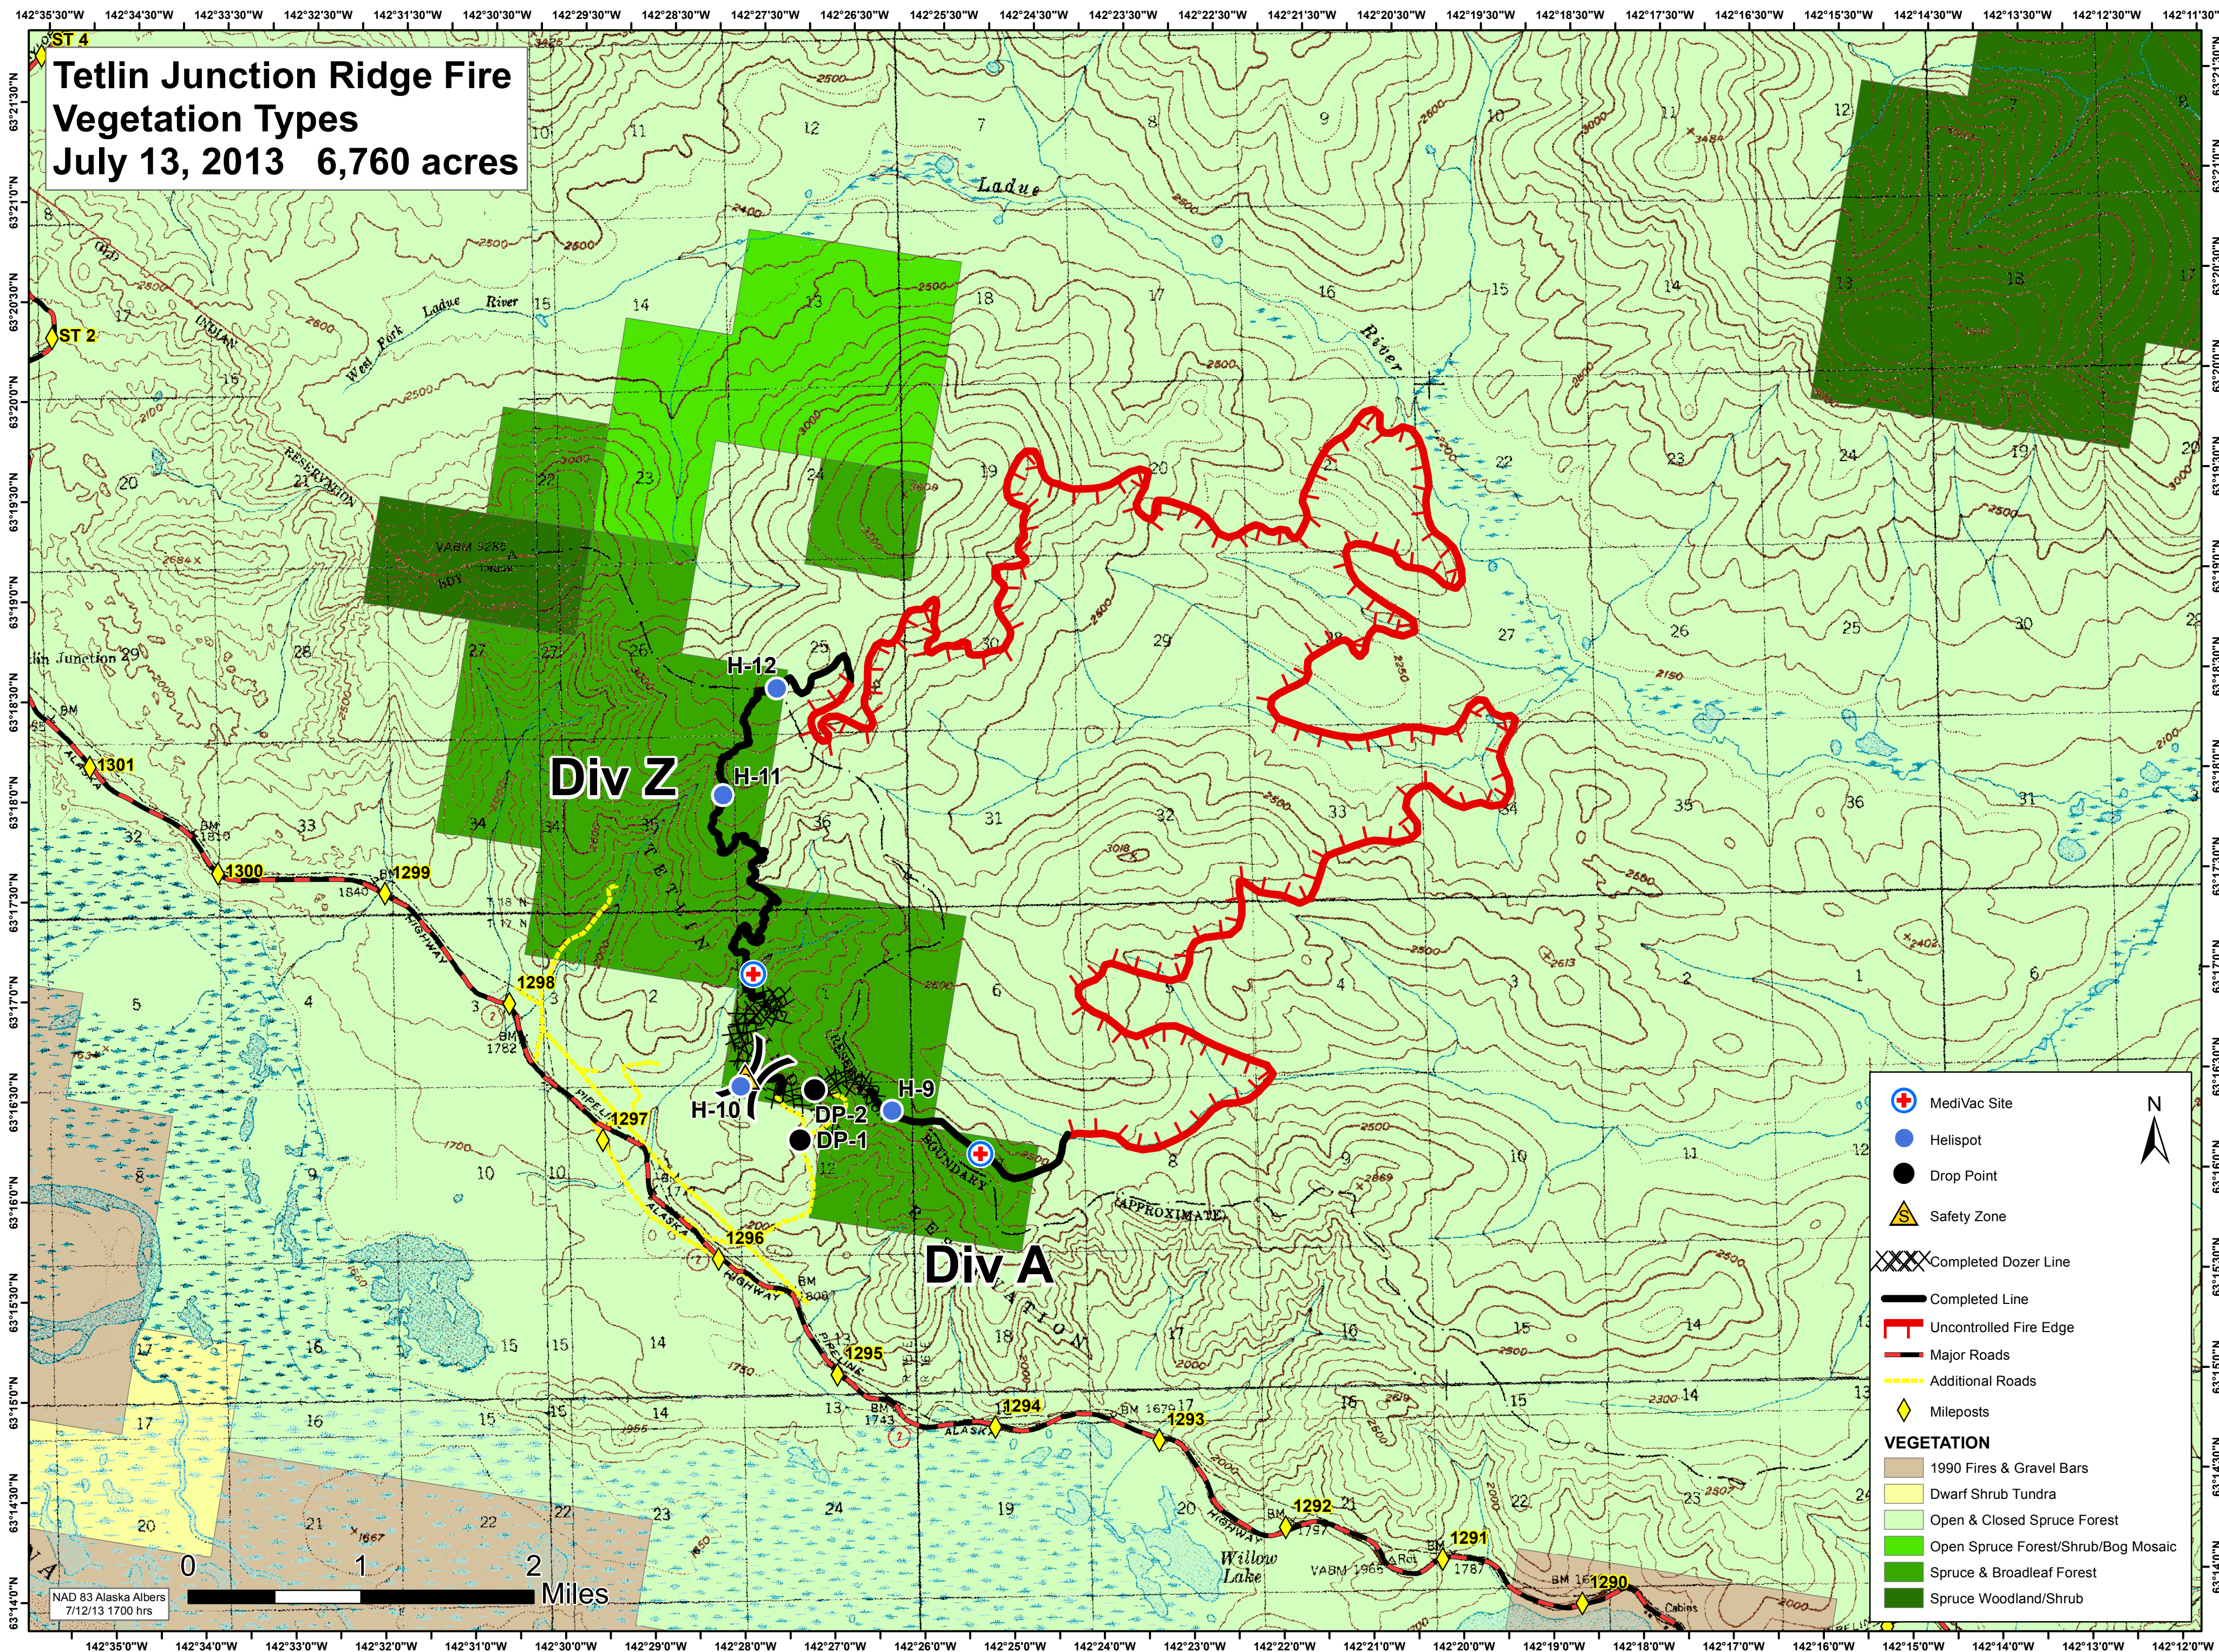

# Tetlin Junction Ridge Fire Vegetation Types July 13, 2013 6,760 acres

	MediVac Site
	Helispot
	Drop Point
	Safety Zone
	Completed Dozer Line
	Completed Line
	Uncontrolled Fire Edge
	Major Roads
	Additional Roads
	Mileposts
<b>VEGETATION</b>	
	1990 Fires & Gravel Bars
	Dwarf Shrub Tundra
	Open & Closed Spruce Forest
	Open Spruce Forest/Shrub/Bog Mosaic
	Spruce & Broadleaf Forest
	Spruce Woodland/Shrub

NAD 83 Alaska Albers  
7/12/13 1700 hrs

0 1 2 Miles