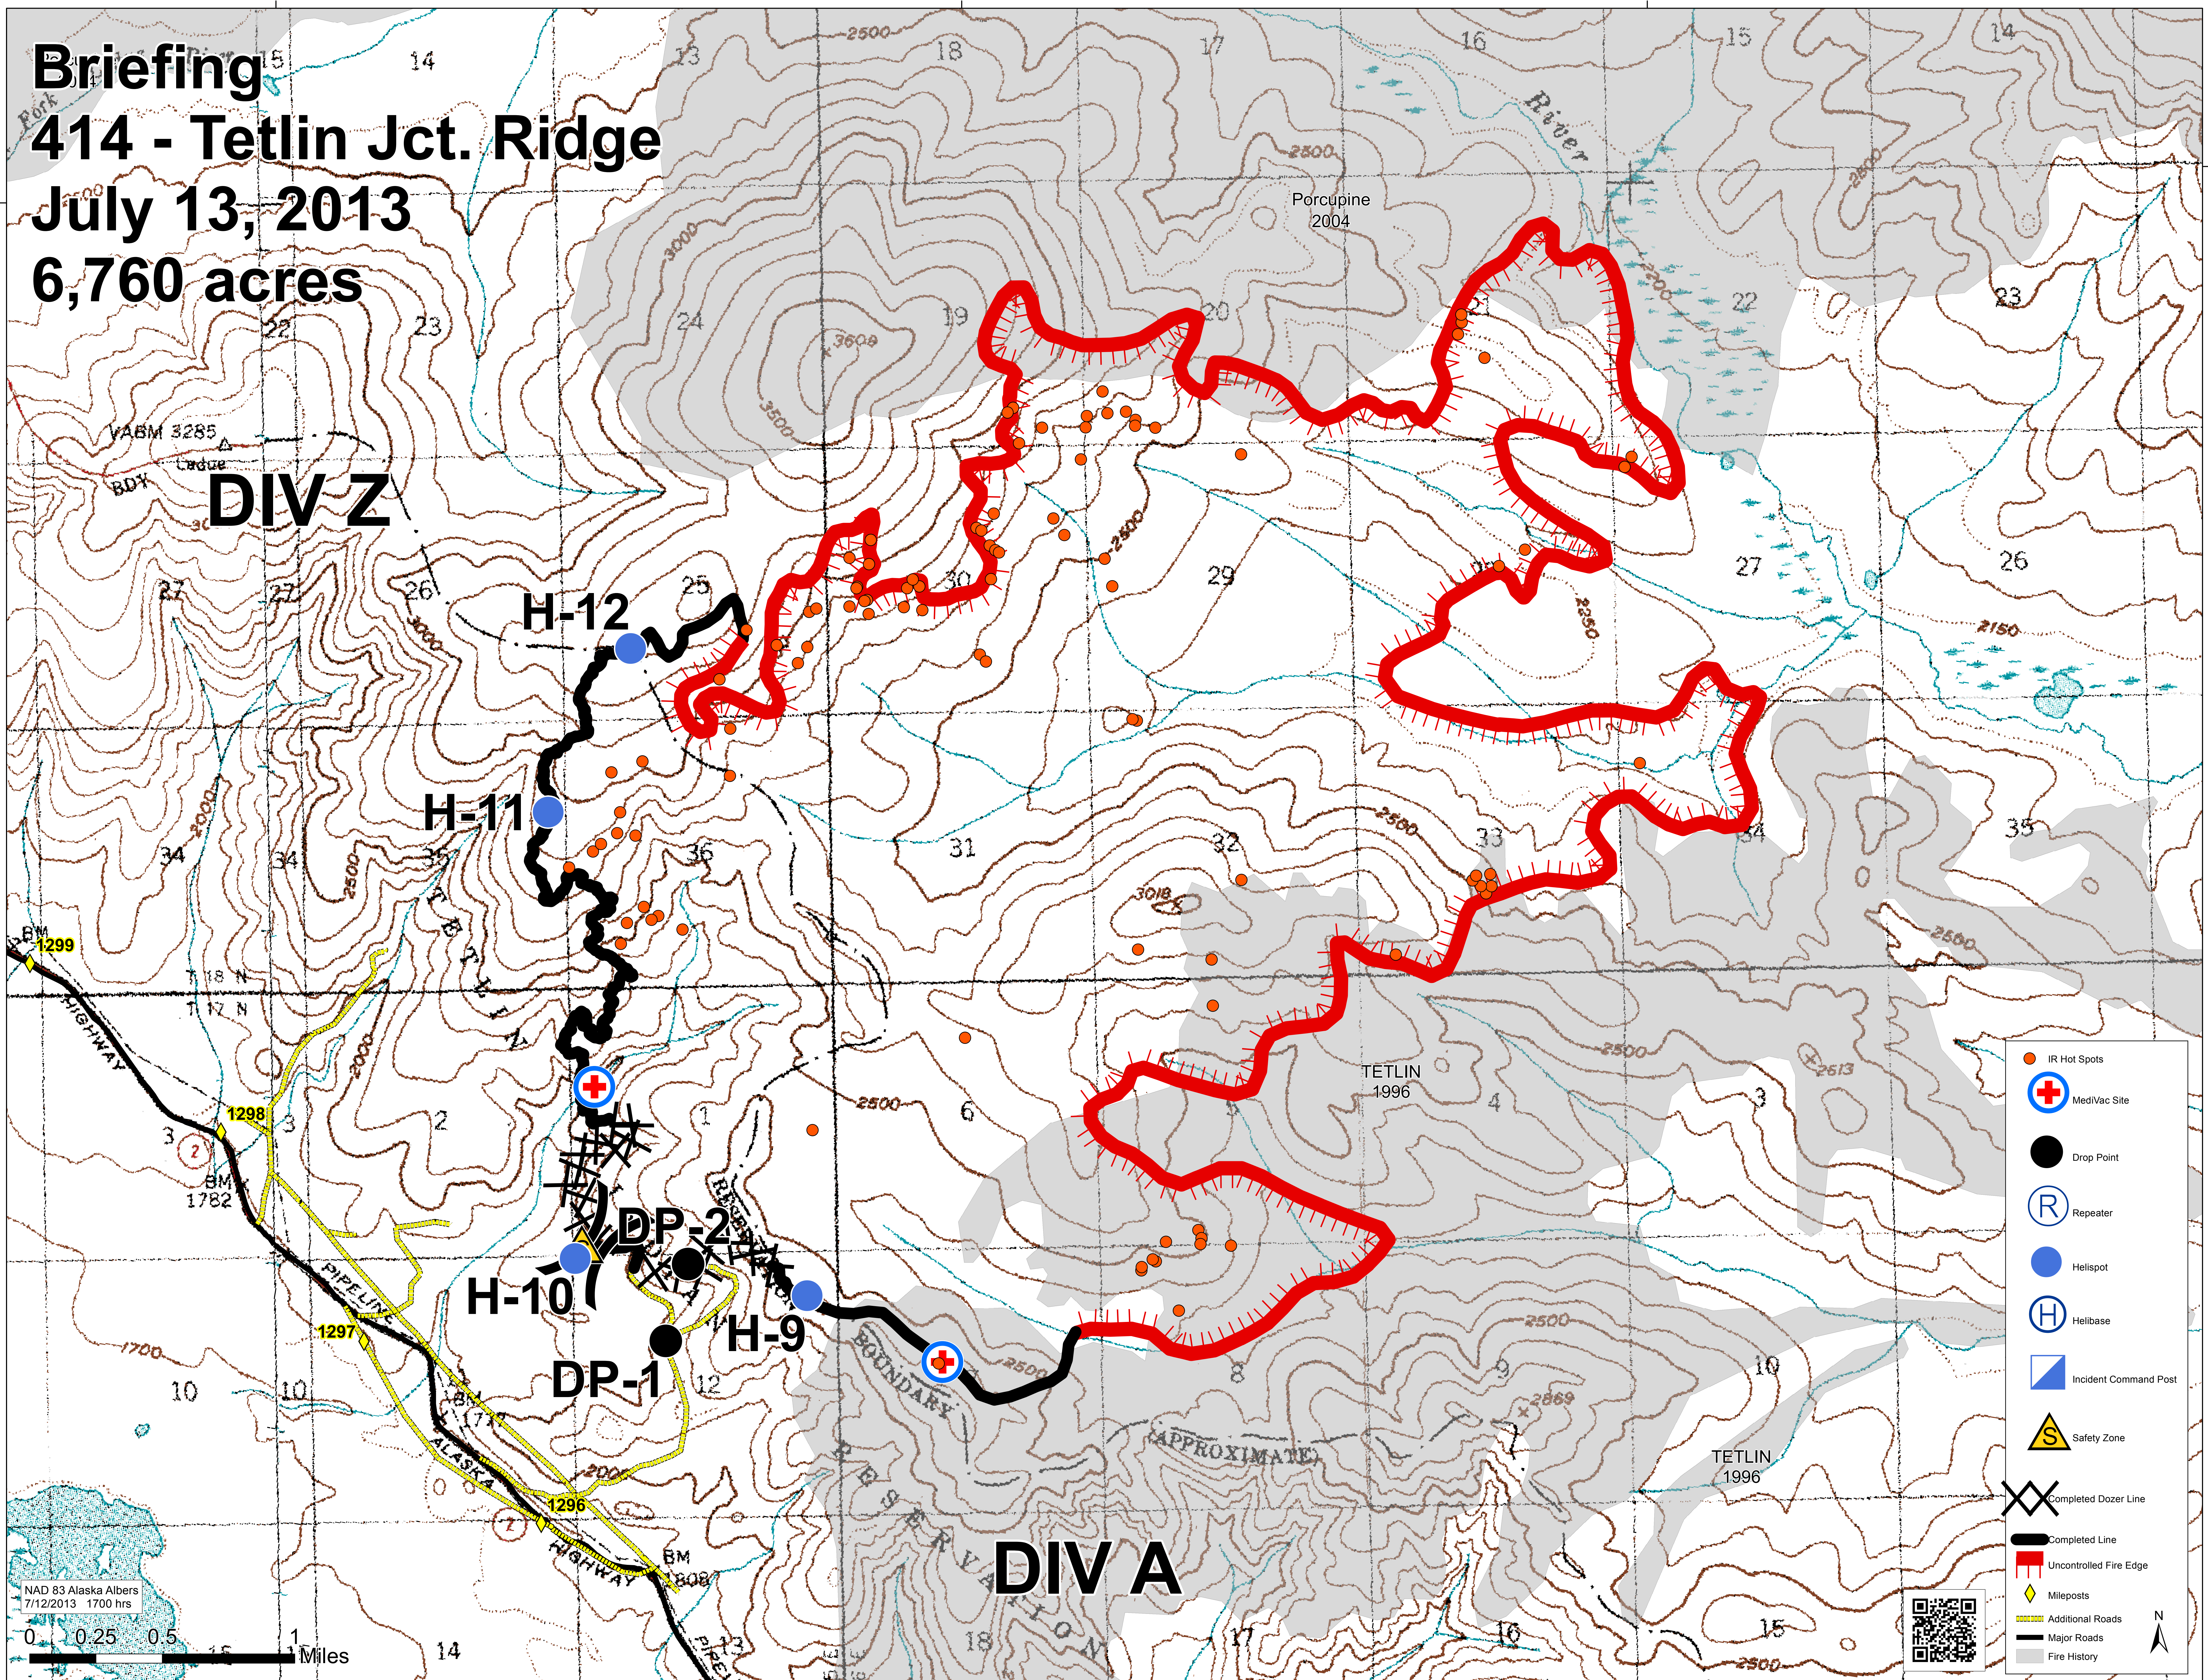

142°30'0"W

142°25'0"W

142°20'0"W

Briefing 414 - Tetlin Jct. Ridge

July 13, 2013

6,760 acres

63°20'0"N

63°20'0"N

DIV Z

DIV A

- IR Hot Spots
- + MediVac Site
- Drop Point
- R Repeater
- Helispot
- H Helibase
- Incident Command Post
- S Safety Zone
- Completed Dozer Line
- Completed Line
- Uncontrolled Fire Edge
- Mileposts
- Additional Roads
- Major Roads
- Fire History

NAD 83 Alaska Albers
7/12/2013 1700 hrs

0 0.25 0.5 1 Miles

142°30'0"W

142°25'0"W

142°20'0"W