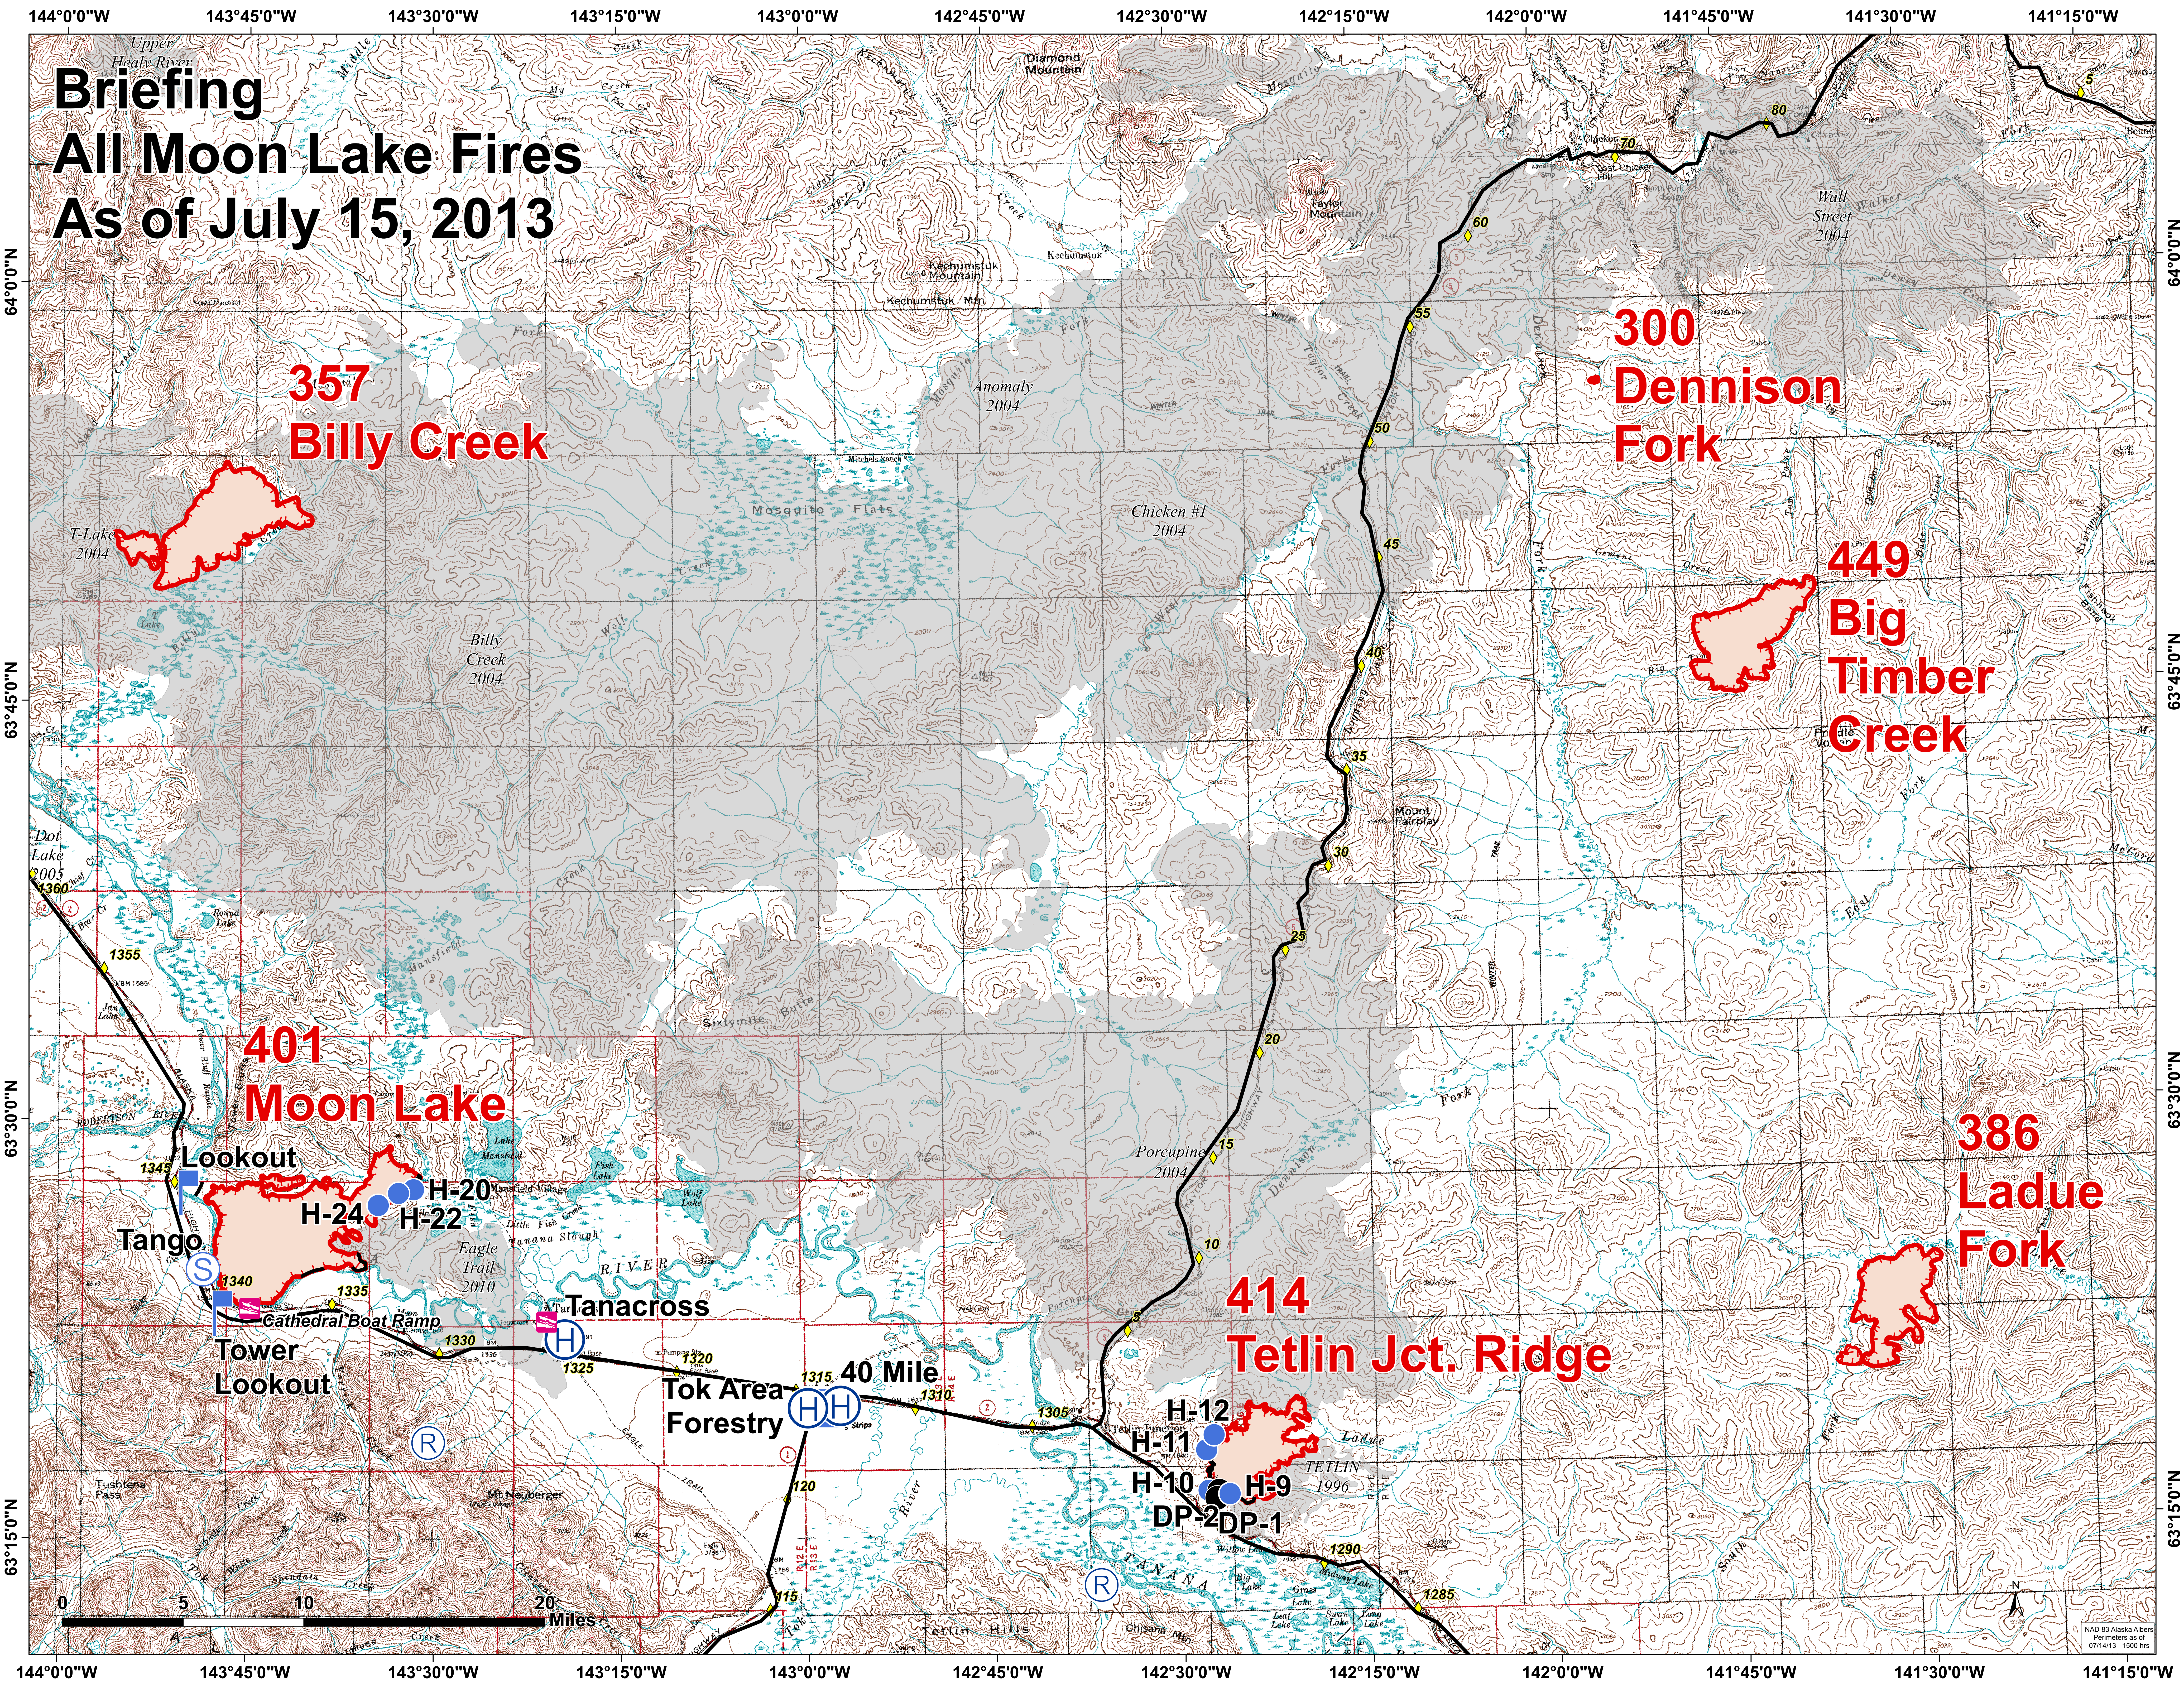

Briefing All Moon Lake Fires As of July 15, 2013

**357
Billy Creek**

**300
Dennison
Fork**

**449
Big
Timber
Creek**

**401
Moon Lake**

**386
Ladue
Fork**

**414
Tetlin Jct. Ridge**