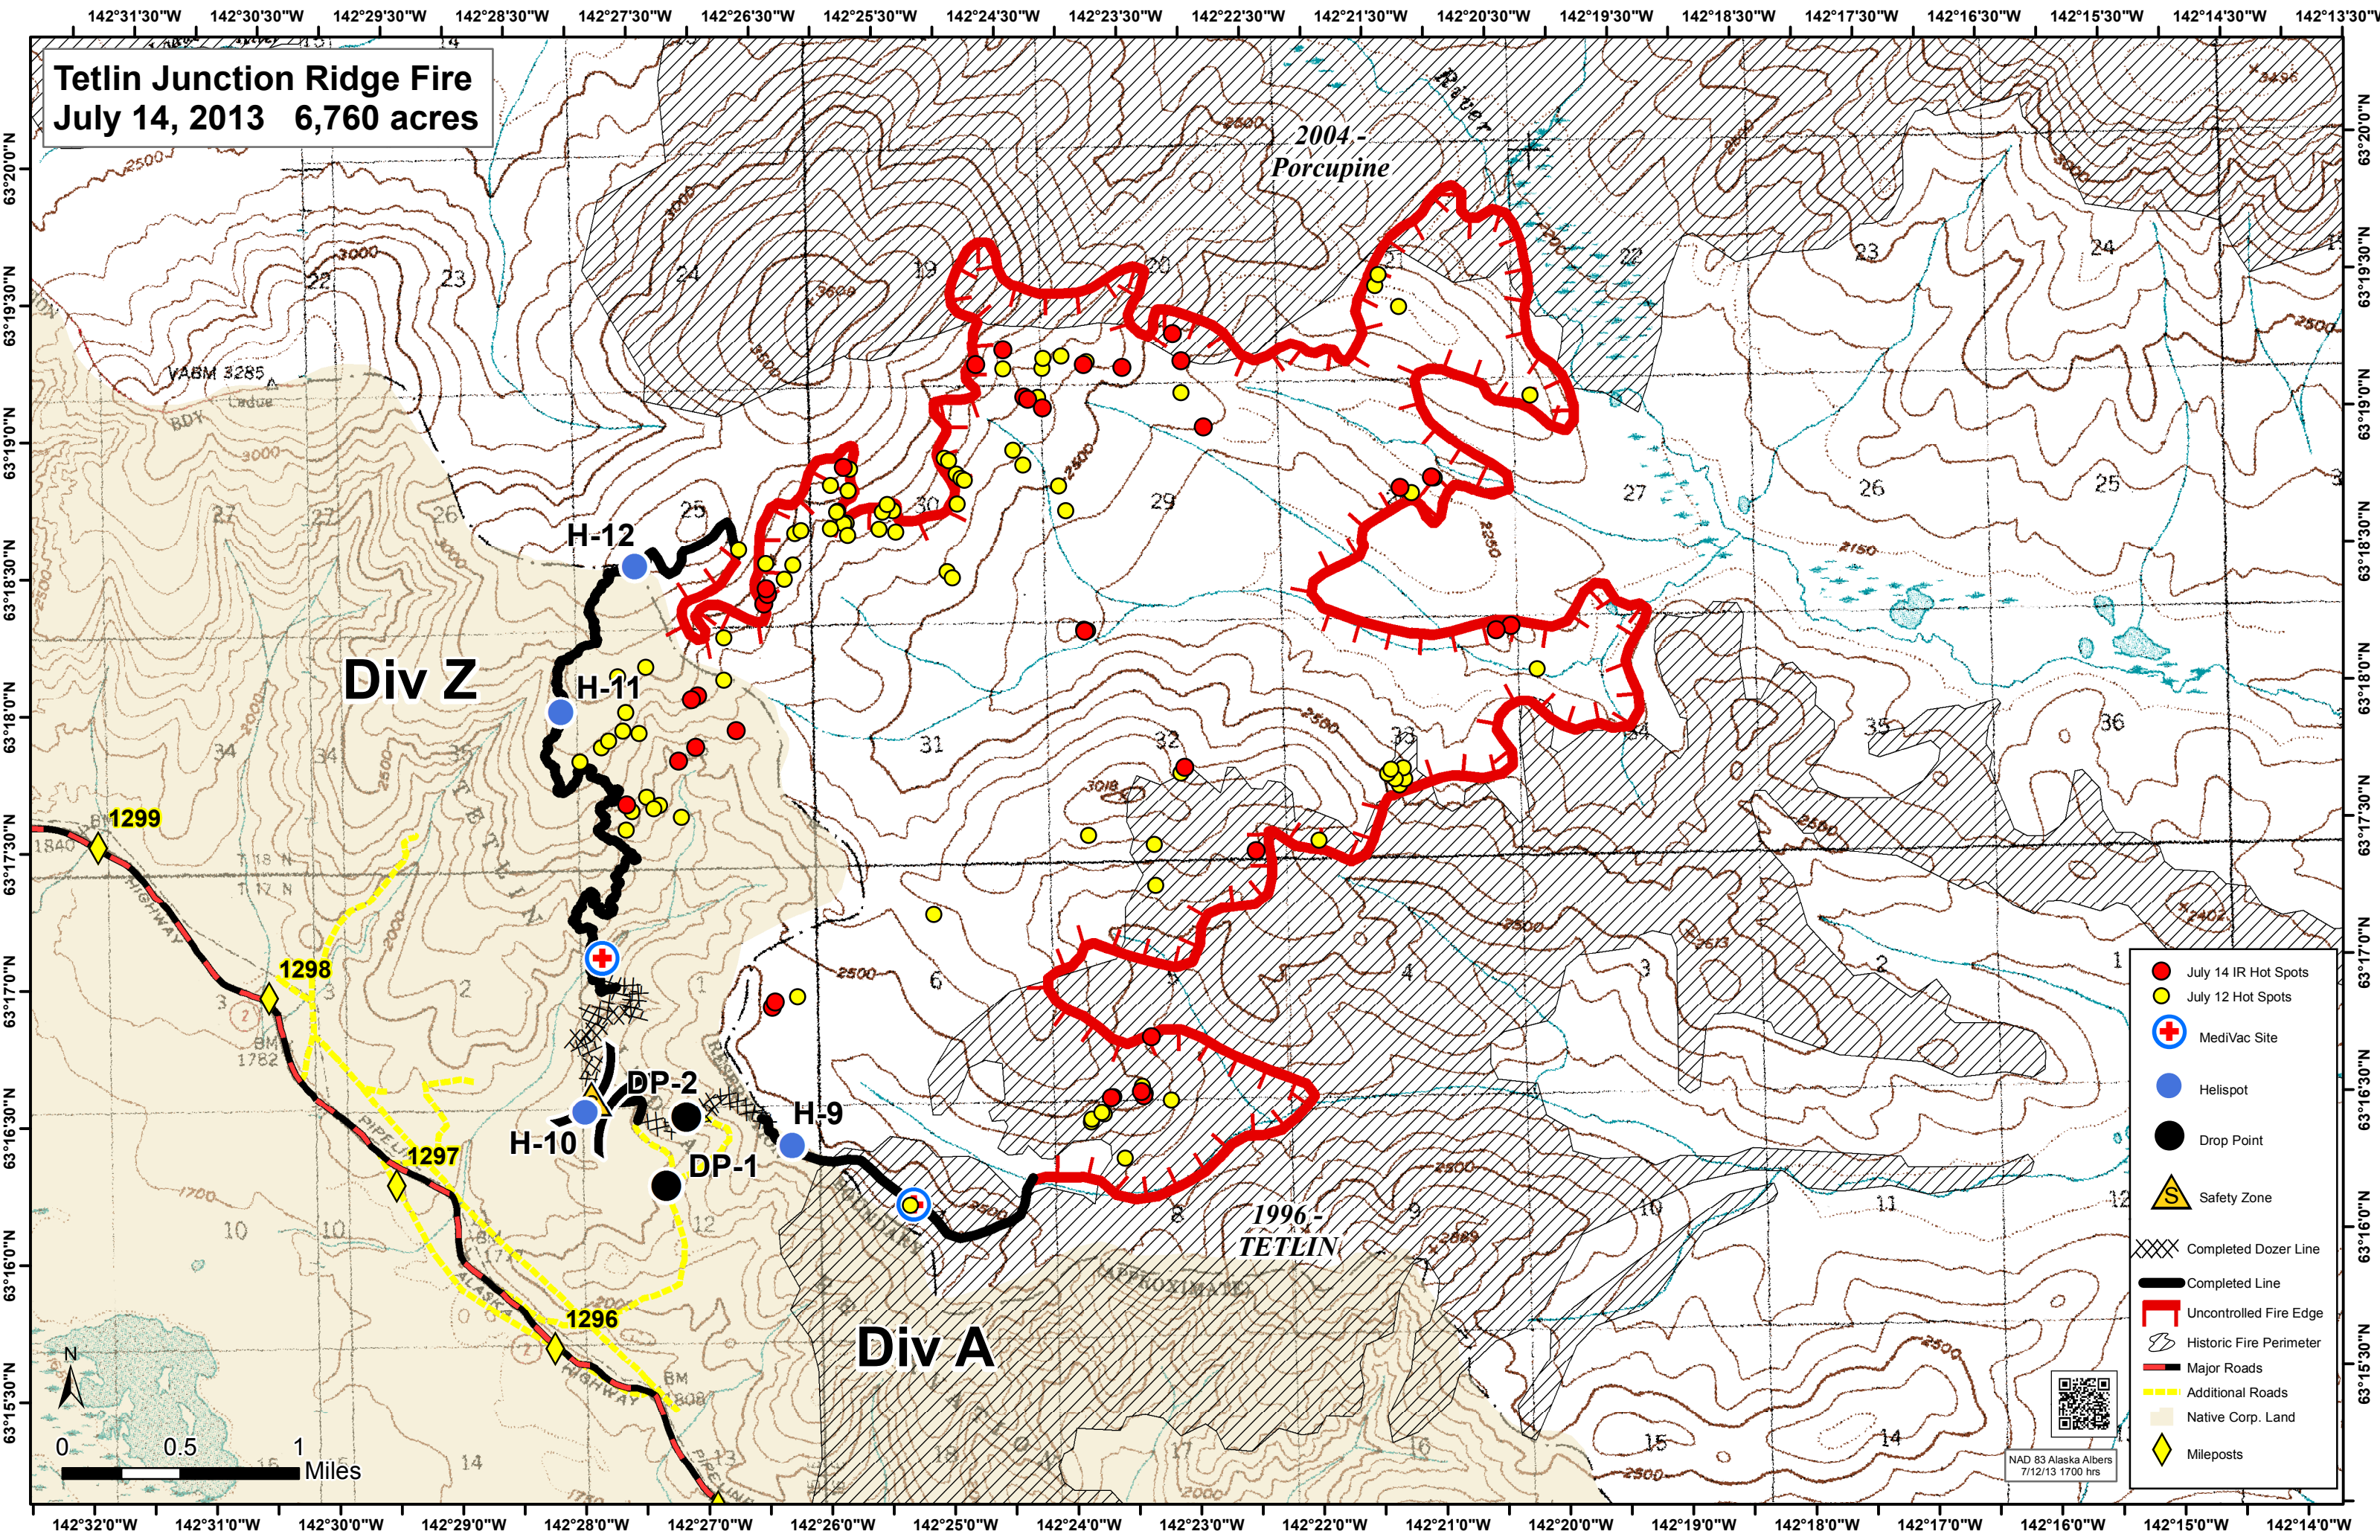

Tetlin Junction Ridge Fire
July 14, 2013 6,760 acres

- July 14 IR Hot Spots
- July 12 Hot Spots
- + Medivac Site
- Helispot
- Drop Point
- S Safety Zone
- Completed Dozer Line
- Completed Line
- Uncontrolled Fire Edge
- Historic Fire Perimeter
- Major Roads
- Additional Roads
- Native Corp. Land
- Mileposts

NAD 83 Alaska Albers
 7/12/13 1700 hrs