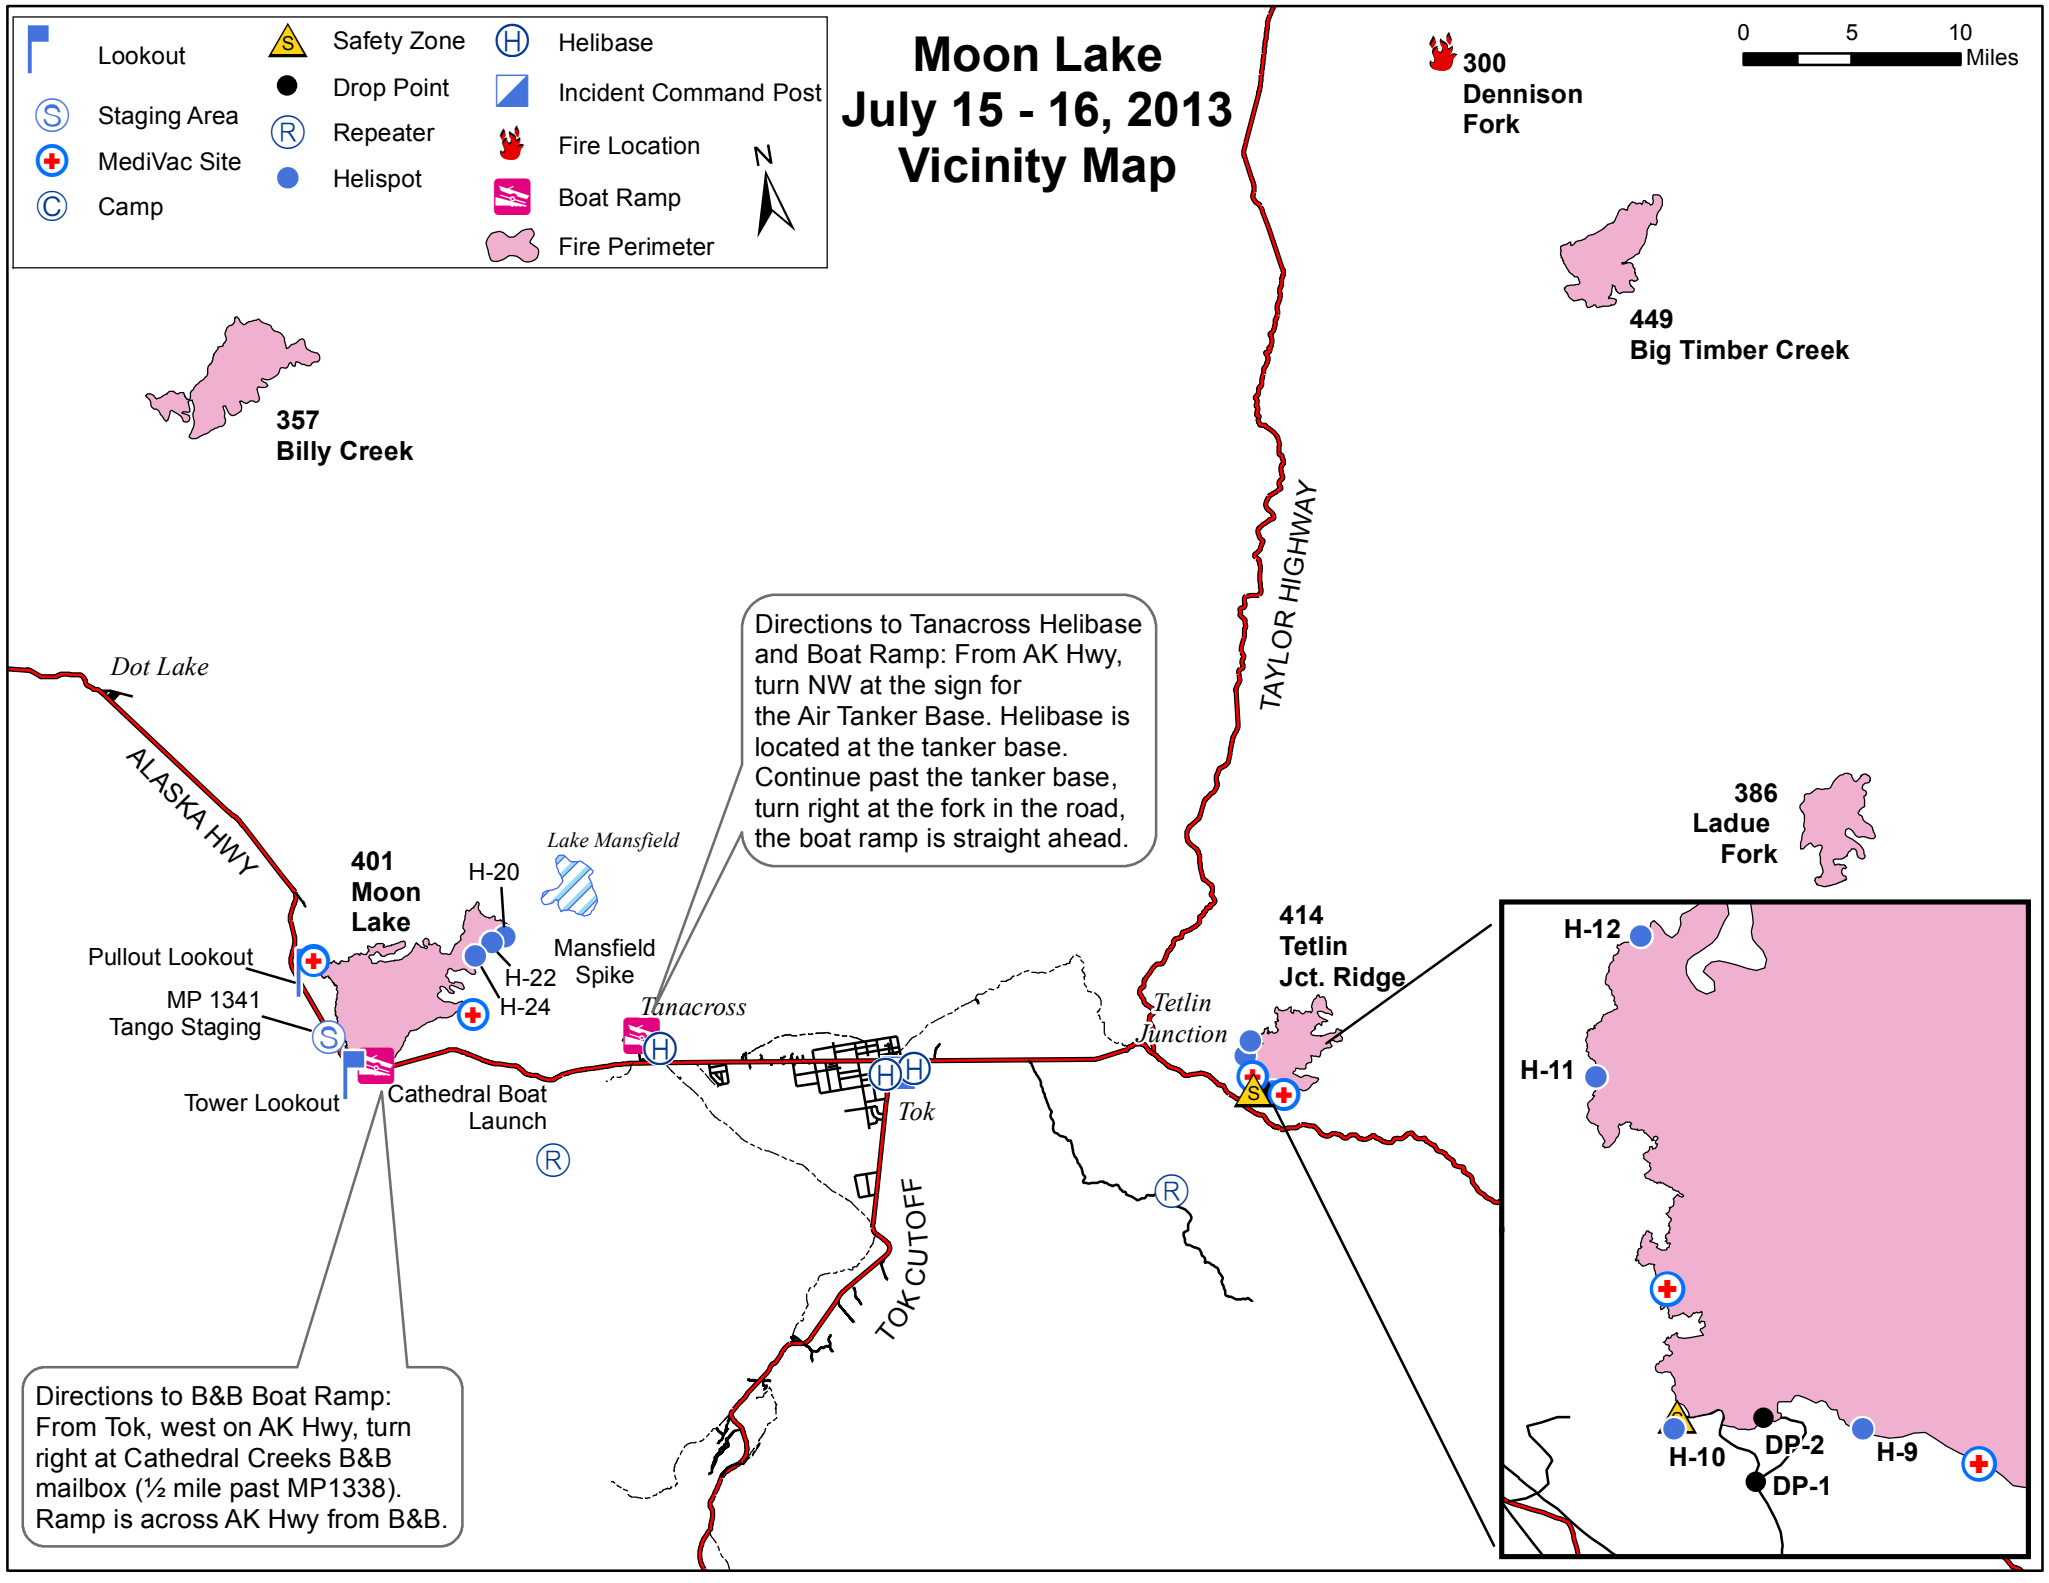

- | | | | | | |
|--|--------------|--|----------------|--|-----------------------|
| | Lookout | | Safety Zone | | Helibase |
| | Staging Area | | Drop Point | | Incident Command Post |
| | MediVac Site | | Repeater | | Fire Location |
| | Camp | | Helispot | | Boat Ramp |
| | | | Fire Perimeter | | |

Moon Lake July 15 - 16, 2013 Vicinity Map

Directions to Tanacross Helibase and Boat Ramp: From AK Hwy, turn NW at the sign for the Air Tanker Base. Helibase is located at the tanker base. Continue past the tanker base, turn right at the fork in the road, the boat ramp is straight ahead.

Directions to B&B Boat Ramp: From Tok, west on AK Hwy, turn right at Cathedral Creeks B&B mailbox (1/2 mile past MP1338). Ramp is across AK Hwy from B&B.