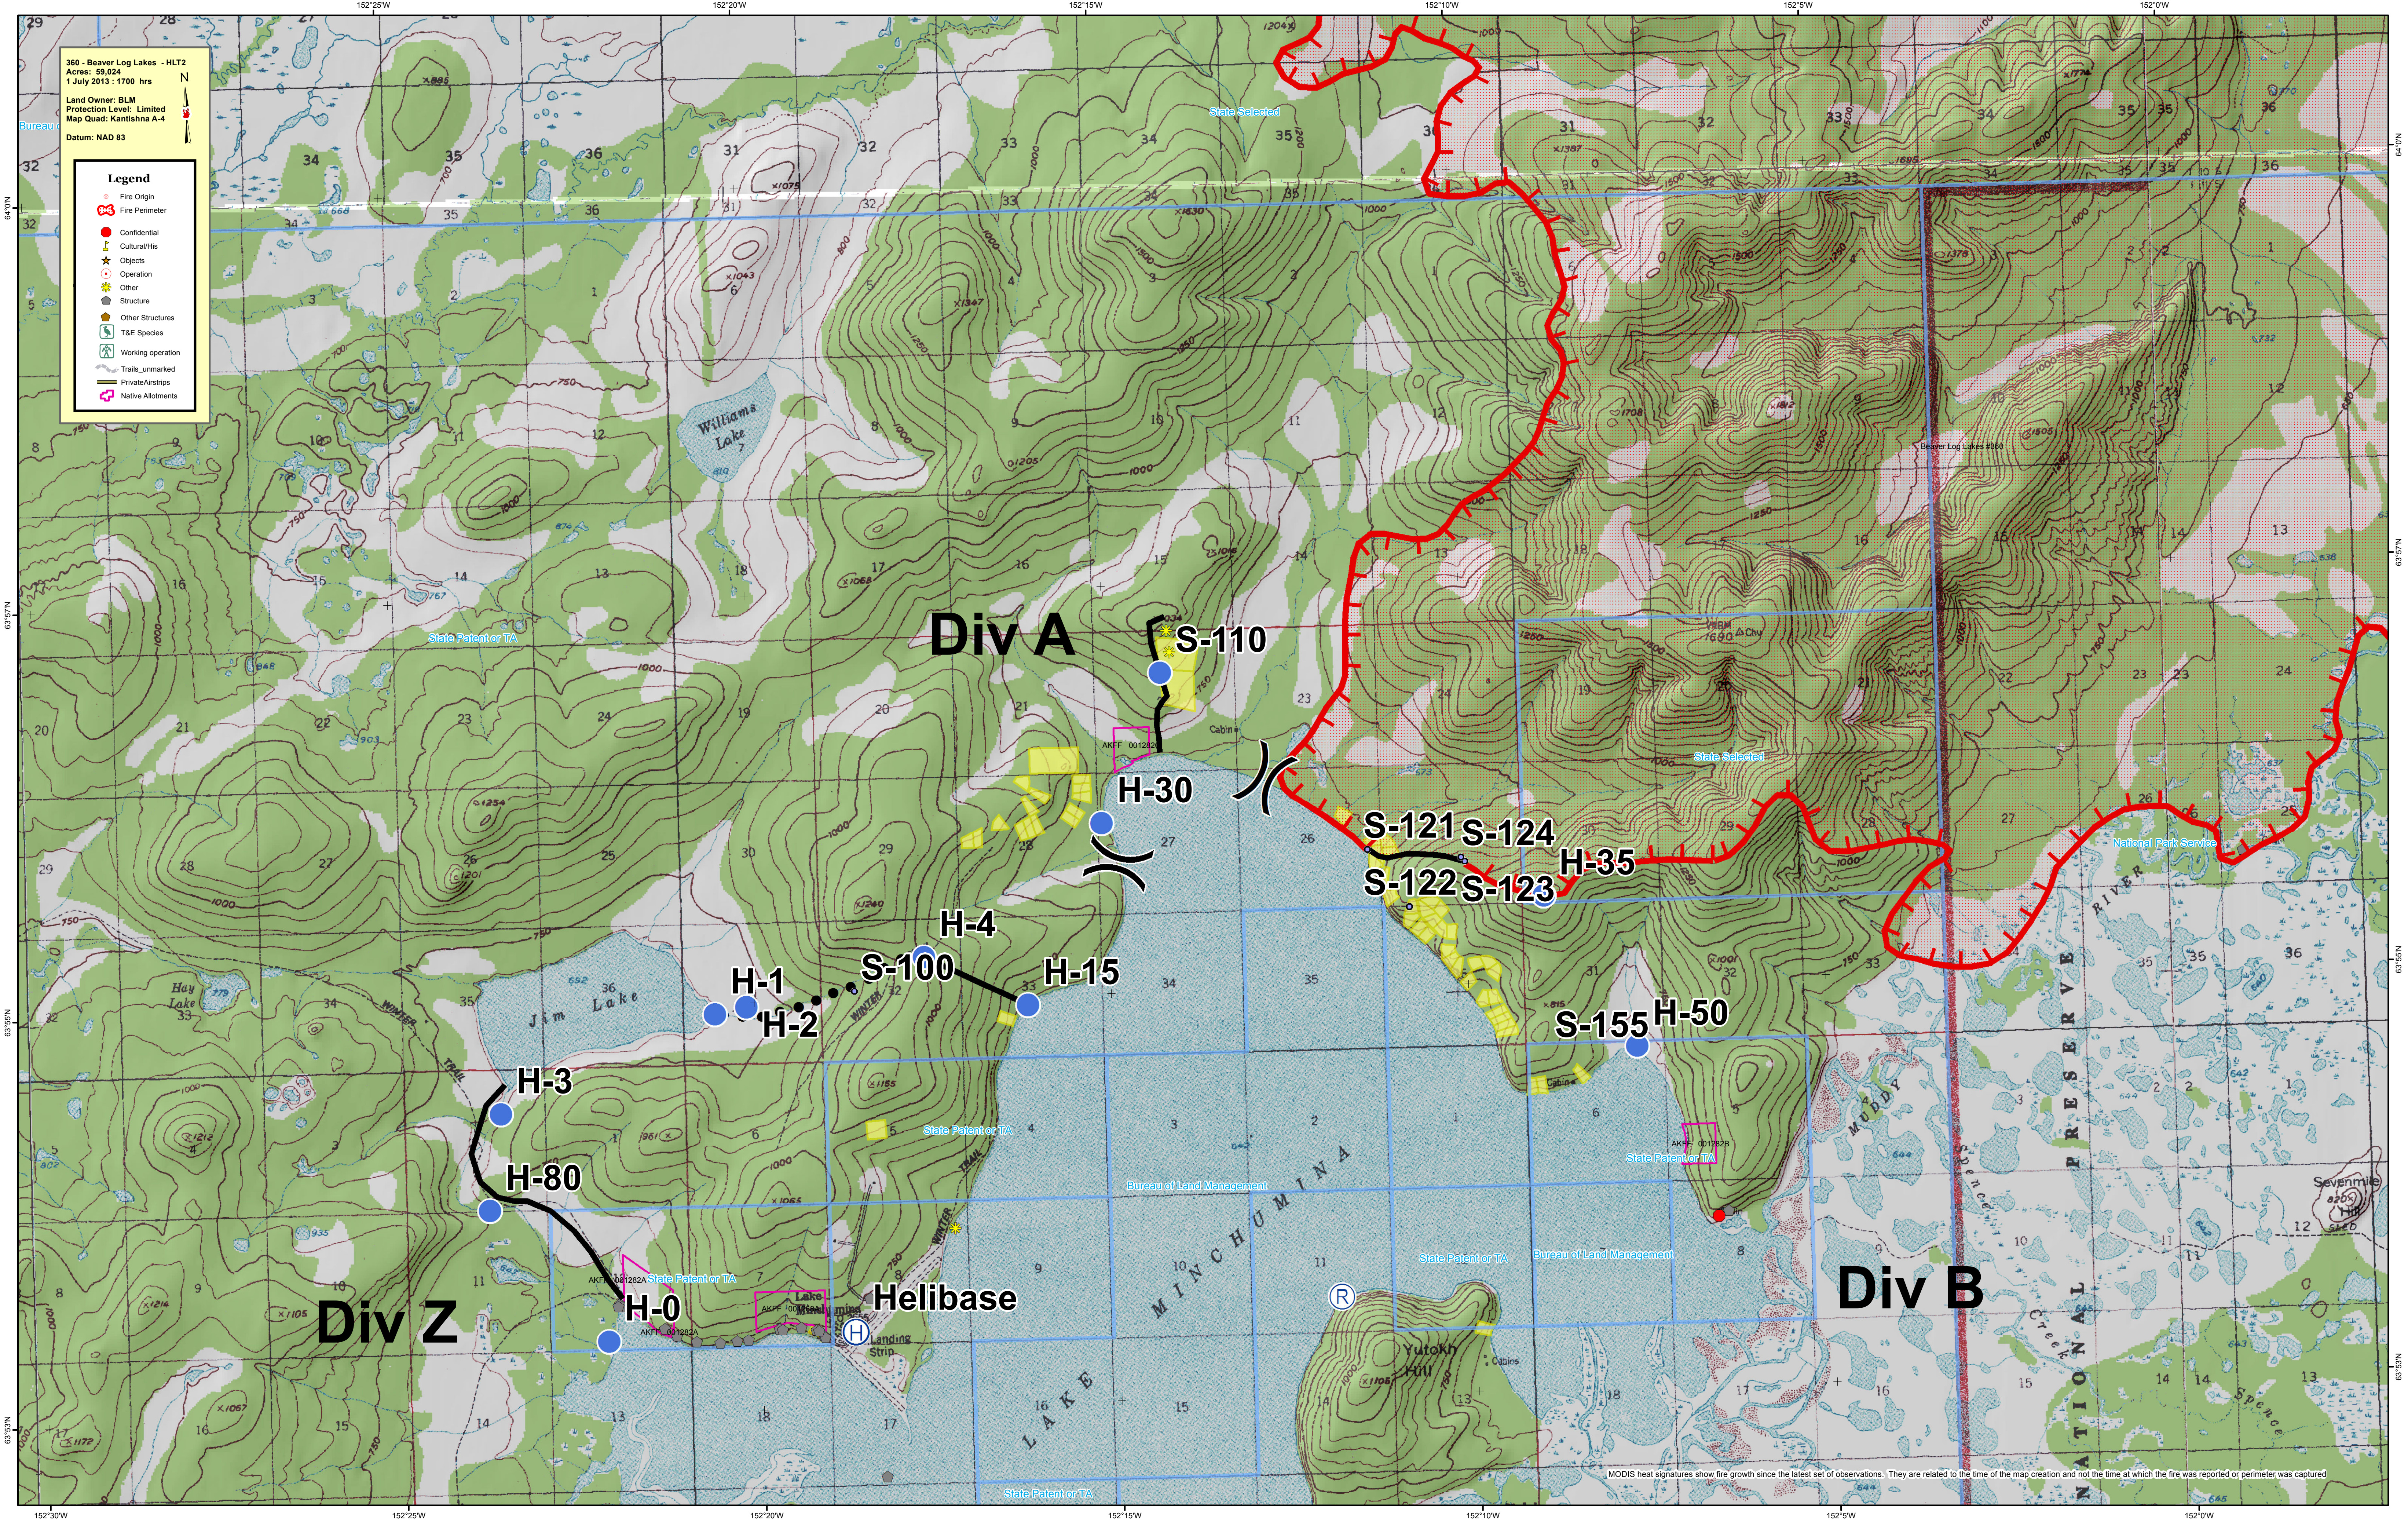

360 - Beaver Log Lakes - HLT2
 Acres: 59,024
 1 July 2013 - 1700 hrs
 Land Owner: BLM
 Protection Level: Limited
 Map Quad: Kantishna A-4
 Datum: NAD 83

- Legend**
- Fire Origin
 - 🔴 Fire Perimeter
 - 🔴 Confidential
 - 🔴 Cultural/His
 - ★ Objects
 - ⚙️ Operation
 - ⬜ Other
 - 🏠 Structure
 - 🏠 Other Structures
 - 🌿 T&E Species
 - 👤 Working operation
 - 🛤️ Trails_unmarked
 - 🛤️ PrivateAirstrips
 - 🏠 Native Allotments

1 inch = 0.5 miles