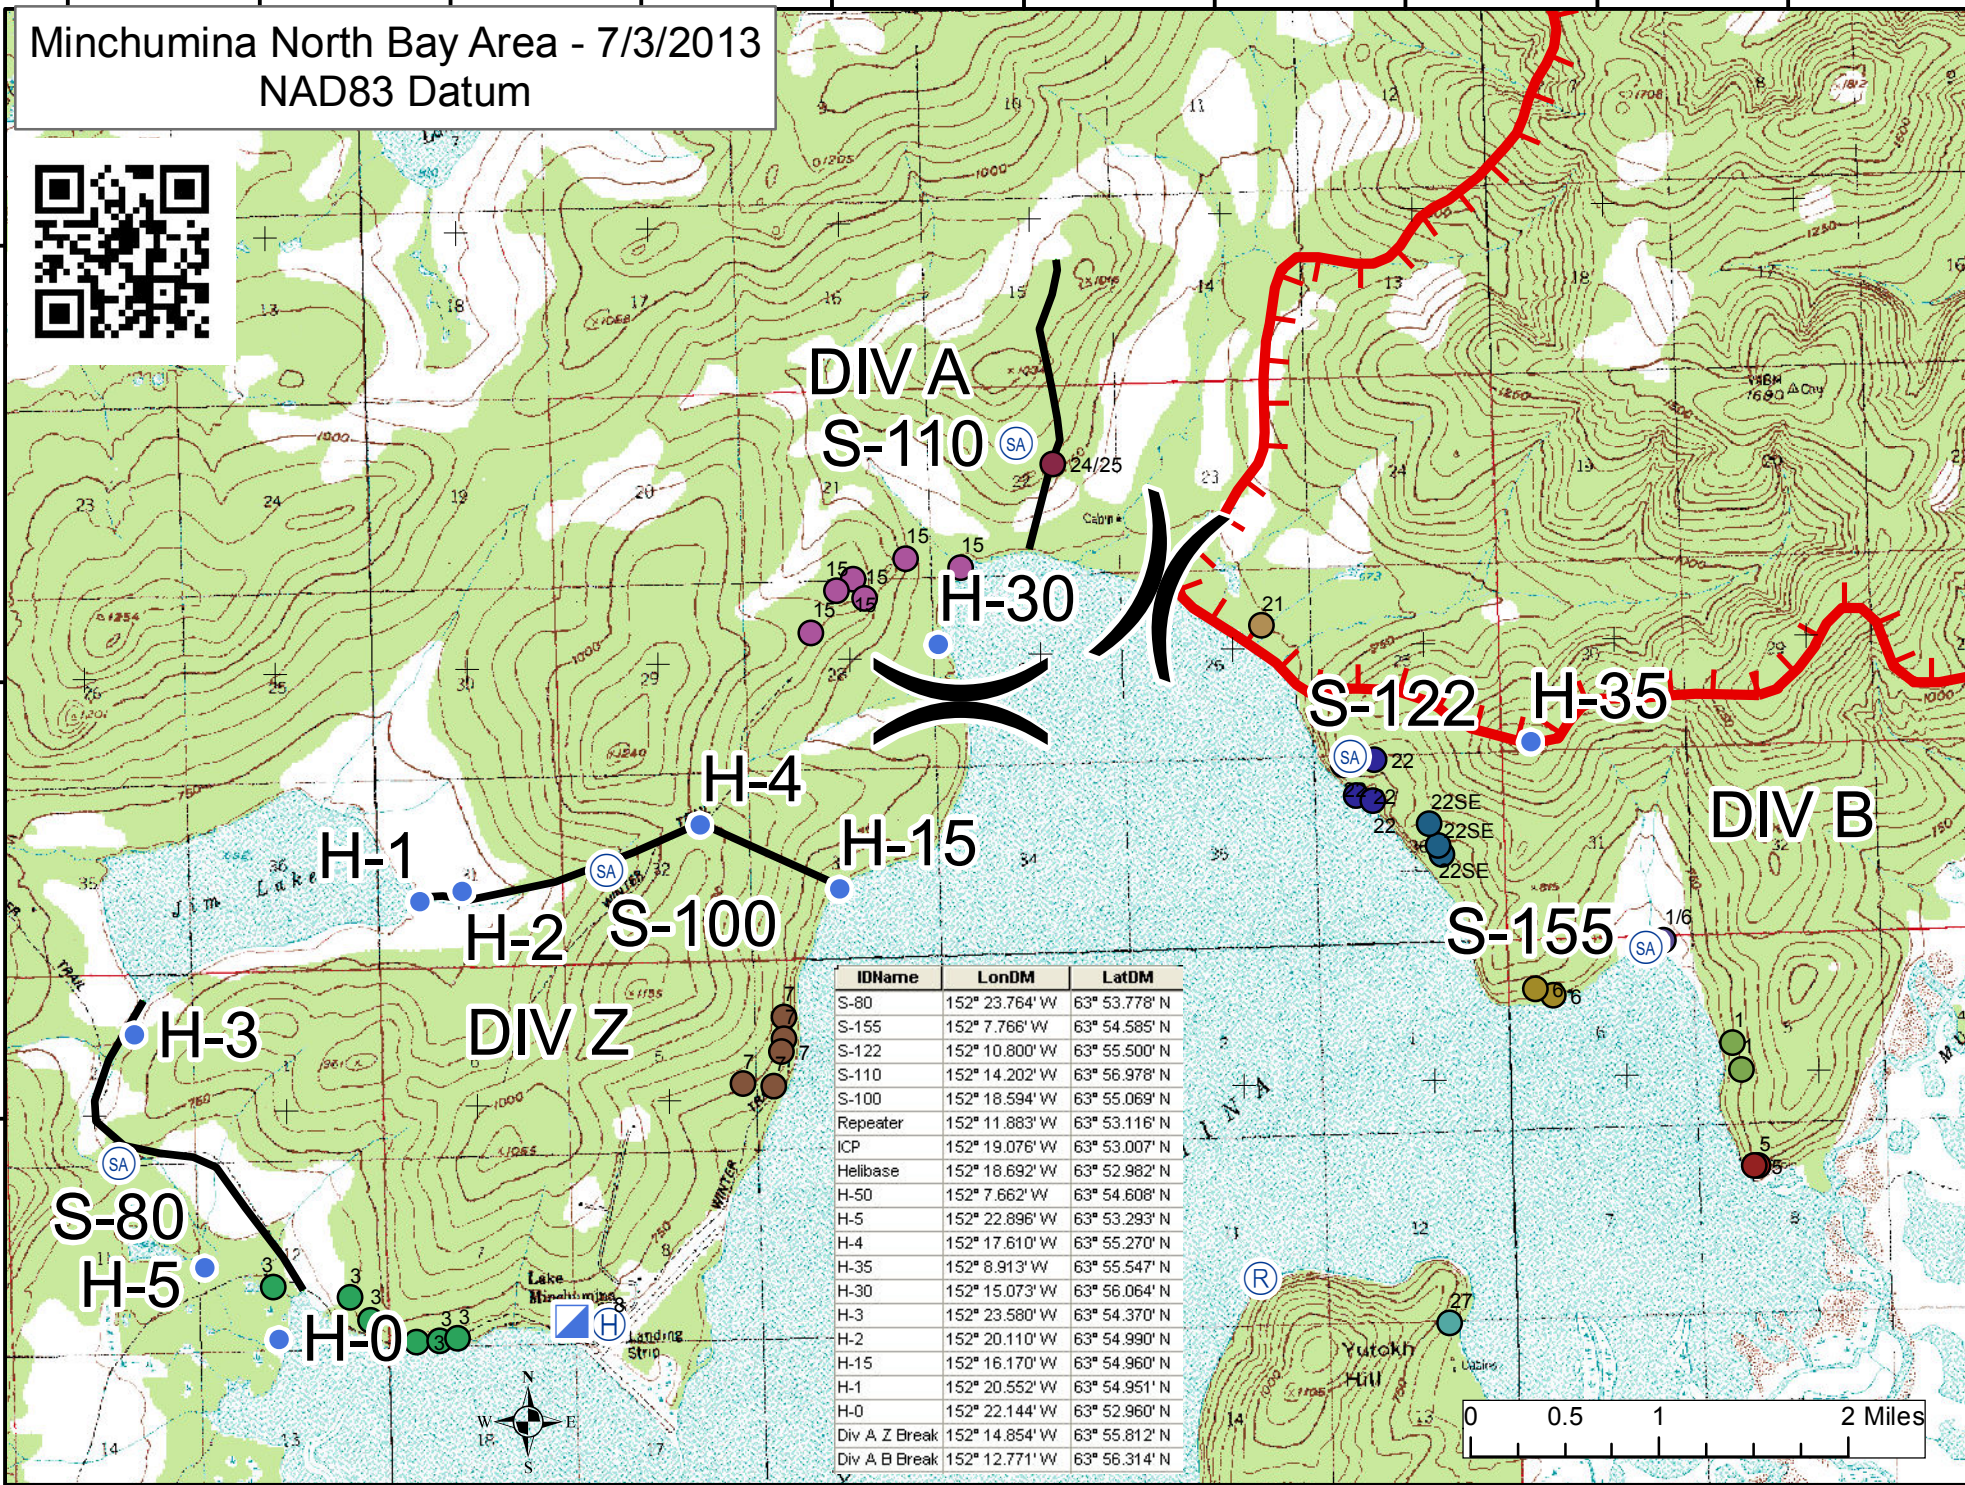

152°24'0"W 152°22'0"W 152°20'0"W 152°18'0"W 152°16'0"W 152°14'0"W 152°12'0"W 152°10'0"W 152°8'0"W 152°6'0"W

Minchumina North Bay Area - 7/3/2013
NAD83 Datum

63°58'0"N

63°56'0"N

63°54'0"N

63°58'0"N

63°56'0"N

63°54'0"N

IDName	LonDM	LatDM
S-80	152° 23.764' W	63° 53.778' N
S-155	152° 7.766' W	63° 54.585' N
S-122	152° 10.800' W	63° 55.500' N
S-110	152° 14.202' W	63° 56.978' N
S-100	152° 18.594' W	63° 55.069' N
Repeater	152° 11.883' W	63° 53.116' N
ICP	152° 19.076' W	63° 53.007' N
Hellbase	152° 18.692' W	63° 52.982' N
H-50	152° 7.662' W	63° 54.608' N
H-5	152° 22.896' W	63° 53.293' N
H-4	152° 17.610' W	63° 55.270' N
H-35	152° 8.913' W	63° 55.547' N
H-30	152° 15.073' W	63° 56.064' N
H-3	152° 23.580' W	63° 54.370' N
H-2	152° 20.110' W	63° 54.990' N
H-15	152° 16.170' W	63° 54.960' N
H-1	152° 20.552' W	63° 54.951' N
H-0	152° 22.144' W	63° 52.960' N
Div A Z Break	152° 14.854' W	63° 55.812' N
Div A B Break	152° 12.771' W	63° 56.314' N