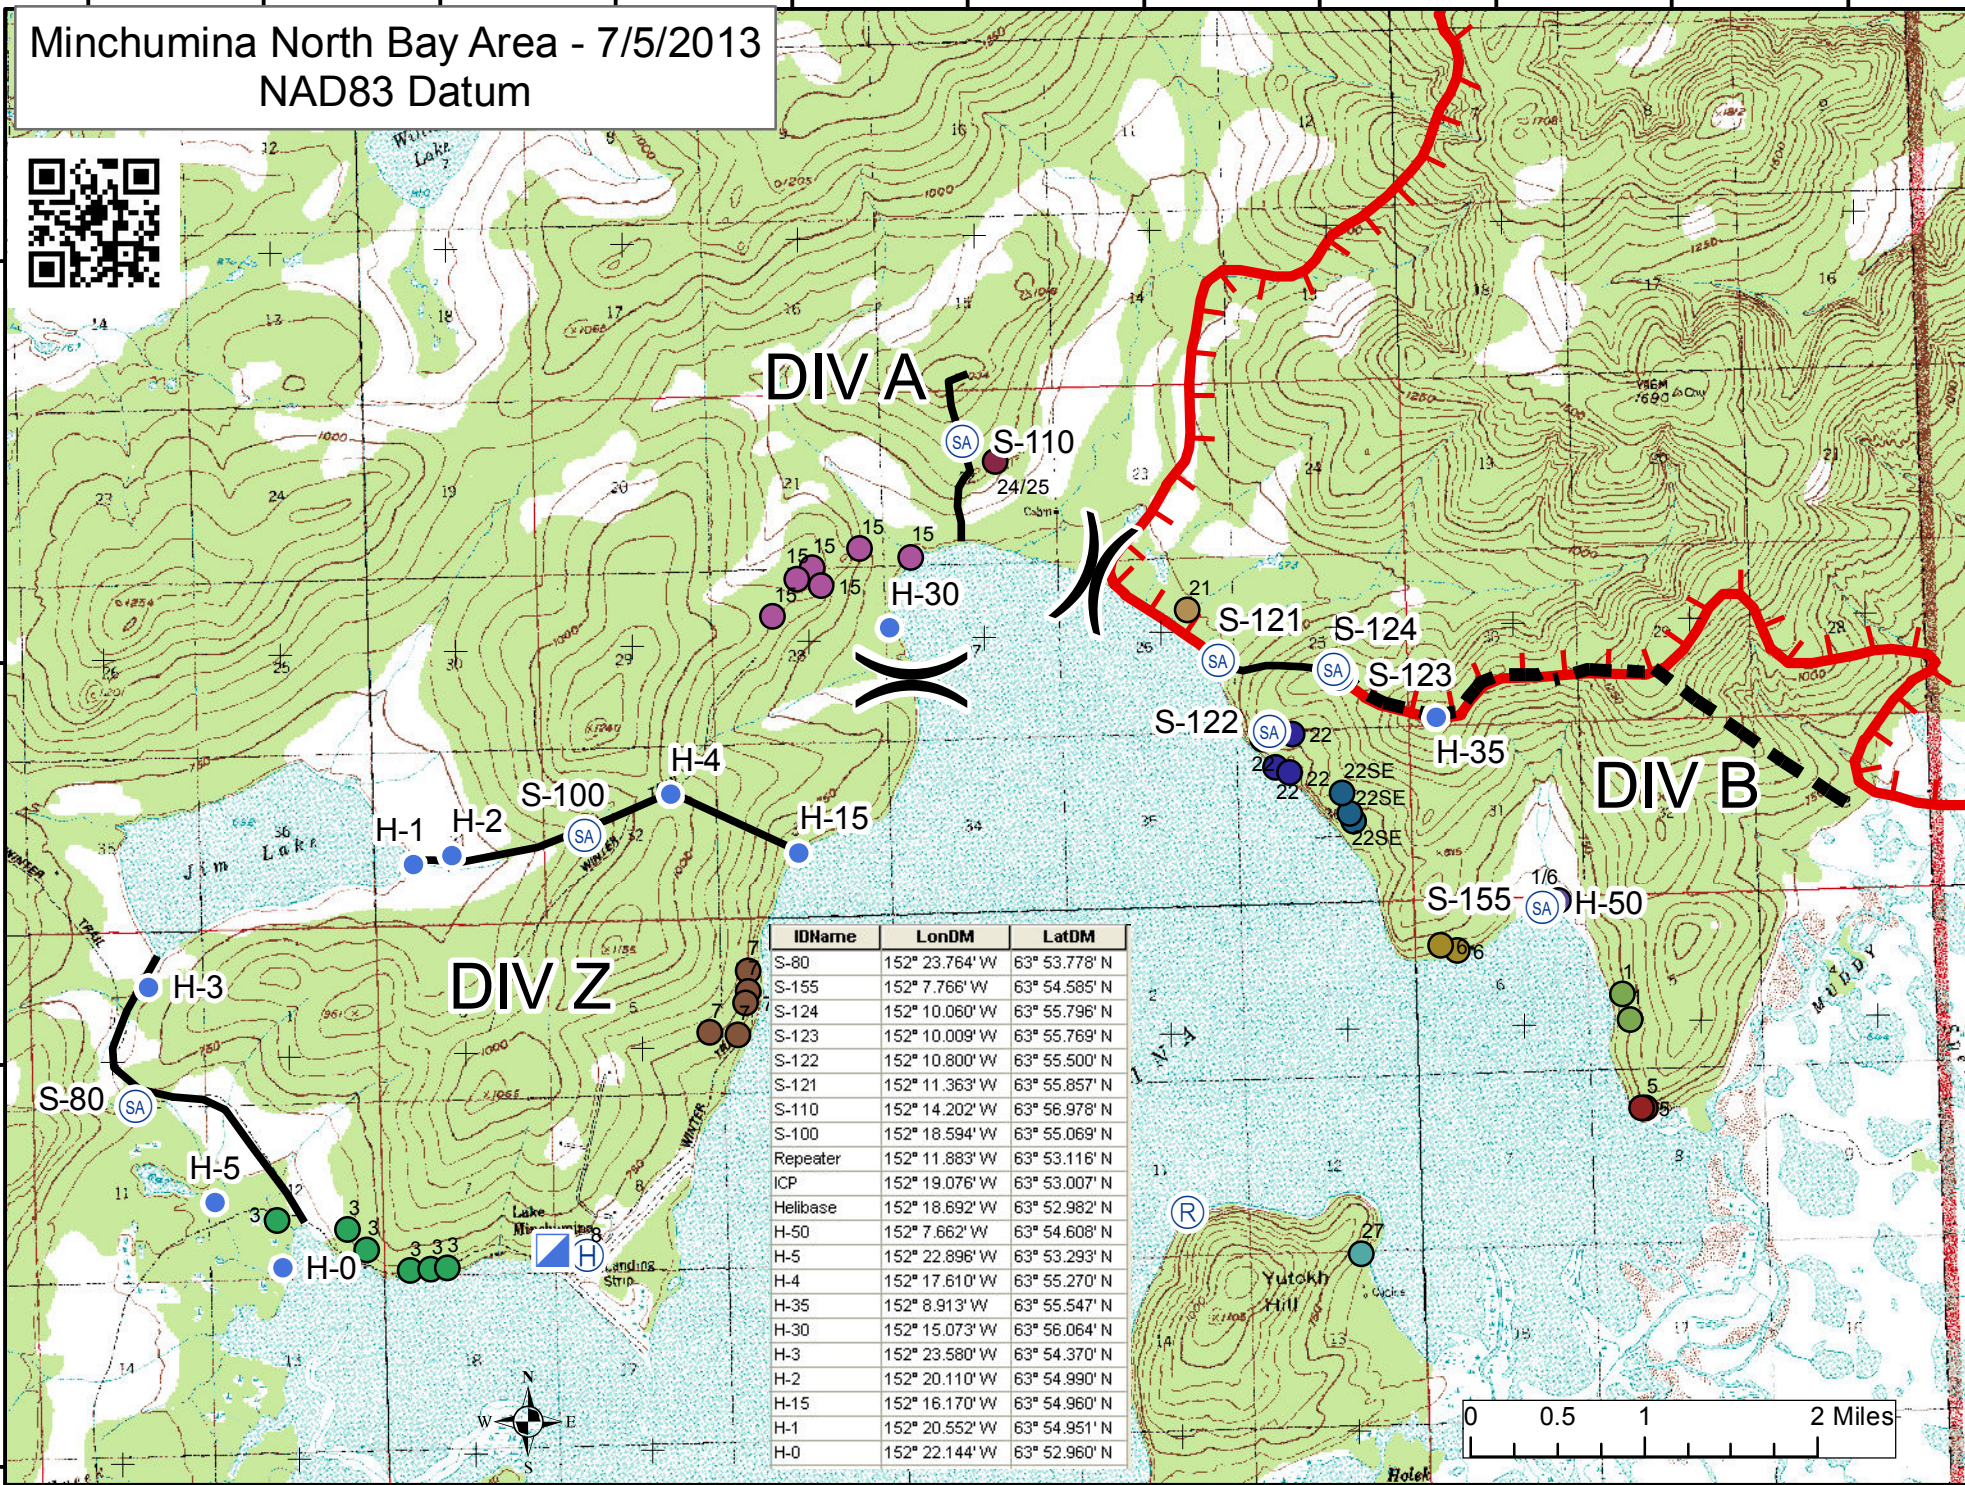

152°24'0"W 152°22'0"W 152°20'0"W 152°18'0"W 152°16'0"W 152°14'0"W 152°12'0"W 152°10'0"W 152°8'0"W 152°6'0"W 152°4'0"W

Minchumina North Bay Area - 7/5/2013  
NAD83 Datum

63°58'0"N  
63°56'0"N  
63°54'0"N  
63°52'0"N

IDName	LonDM	LatDM
S-80	152° 23.764' W	63° 53.778' N
S-155	152° 7.766' W	63° 54.585' N
S-124	152° 10.060' W	63° 55.796' N
S-123	152° 10.009' W	63° 55.769' N
S-122	152° 10.800' W	63° 55.500' N
S-121	152° 11.363' W	63° 55.857' N
S-110	152° 14.202' W	63° 56.978' N
S-100	152° 18.594' W	63° 55.069' N
Repeater	152° 11.883' W	63° 53.116' N
ICP	152° 19.076' W	63° 53.007' N
Helibase	152° 18.692' W	63° 52.982' N
H-50	152° 7.662' W	63° 54.608' N
H-5	152° 22.896' W	63° 53.293' N
H-4	152° 17.610' W	63° 55.270' N
H-35	152° 8.913' W	63° 55.547' N
H-30	152° 15.073' W	63° 56.064' N
H-3	152° 23.580' W	63° 54.370' N
H-2	152° 20.110' W	63° 54.990' N
H-15	152° 16.170' W	63° 54.960' N
H-1	152° 20.552' W	63° 54.951' N
H-0	152° 22.144' W	63° 52.960' N

63°58'0"N  
63°56'0"N  
63°54'0"N  
63°52'0"N

152°24'0"W 152°22'0"W 152°20'0"W 152°18'0"W 152°16'0"W 152°14'0"W 152°12'0"W 152°10'0"W 152°8'0"W 152°6'0"W 152°4'0"W