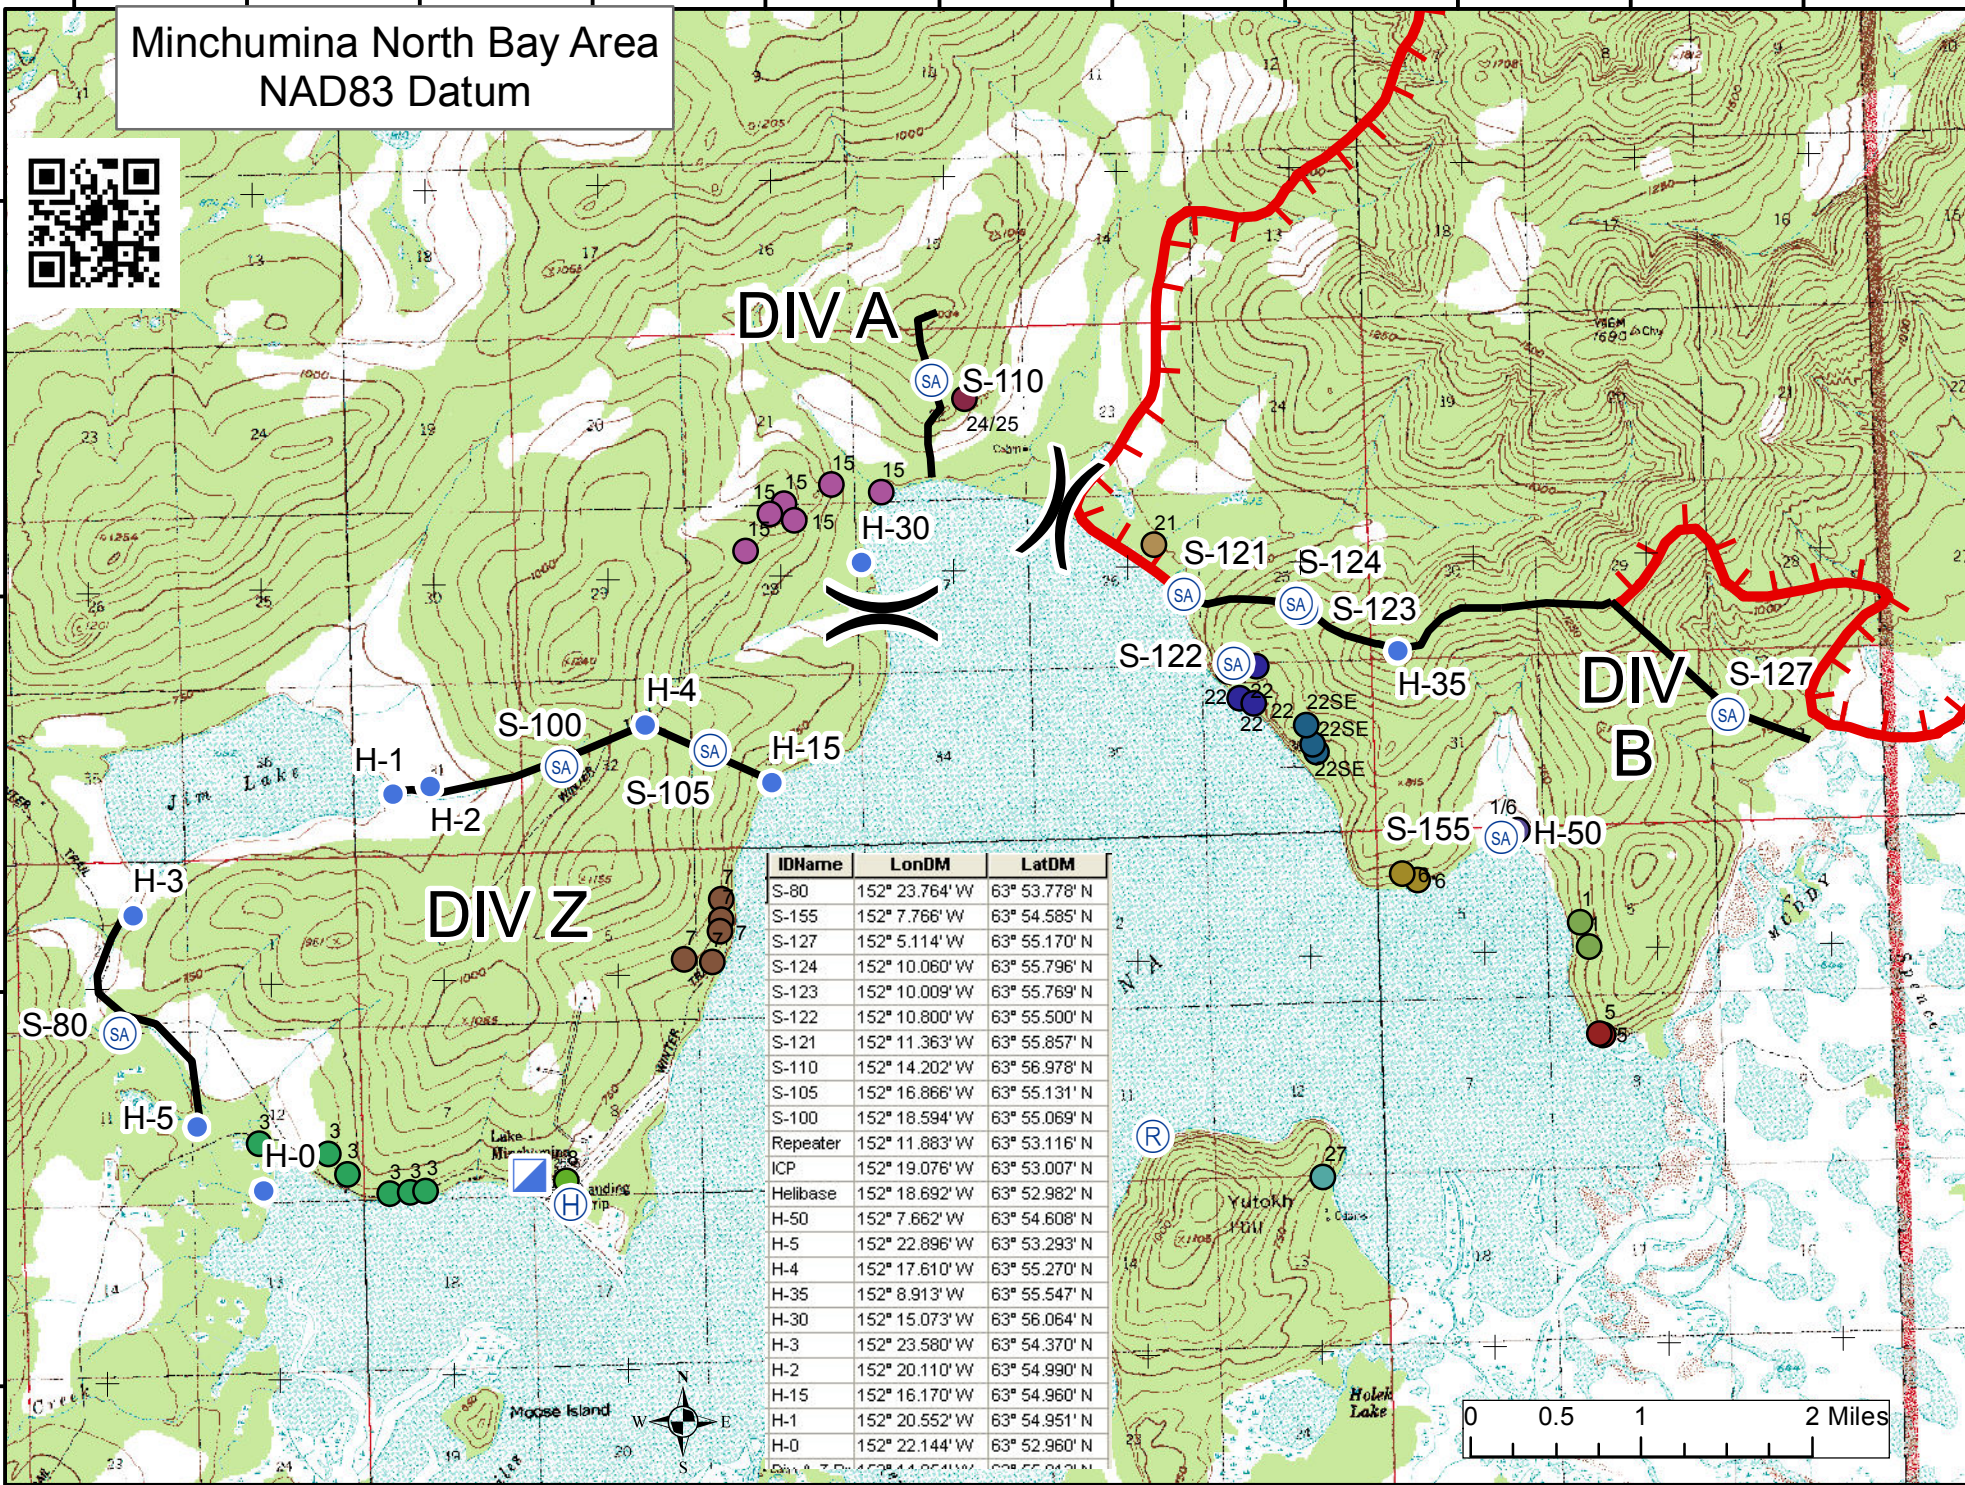

Minchumina North Bay Area  
NAD83 Datum

IDName	LonDM	LatDM
S-80	152° 23.764' W	63° 53.778' N
S-155	152° 7.766' W	63° 54.585' N
S-127	152° 5.114' W	63° 55.170' N
S-124	152° 10.060' W	63° 55.796' N
S-123	152° 10.009' W	63° 55.769' N
S-122	152° 10.800' W	63° 55.500' N
S-121	152° 11.363' W	63° 55.857' N
S-110	152° 14.202' W	63° 56.978' N
S-105	152° 16.866' W	63° 55.131' N
S-100	152° 18.594' W	63° 55.069' N
Repeater	152° 11.883' W	63° 53.116' N
ICP	152° 19.076' W	63° 53.007' N
Helibase	152° 18.692' W	63° 52.982' N
H-50	152° 7.662' W	63° 54.608' N
H-5	152° 22.896' W	63° 53.293' N
H-4	152° 17.610' W	63° 55.270' N
H-35	152° 8.913' W	63° 55.547' N
H-30	152° 15.073' W	63° 56.064' N
H-3	152° 23.580' W	63° 54.370' N
H-2	152° 20.110' W	63° 54.990' N
H-15	152° 16.170' W	63° 54.960' N
H-1	152° 20.552' W	63° 54.951' N
H-0	152° 22.144' W	63° 52.960' N