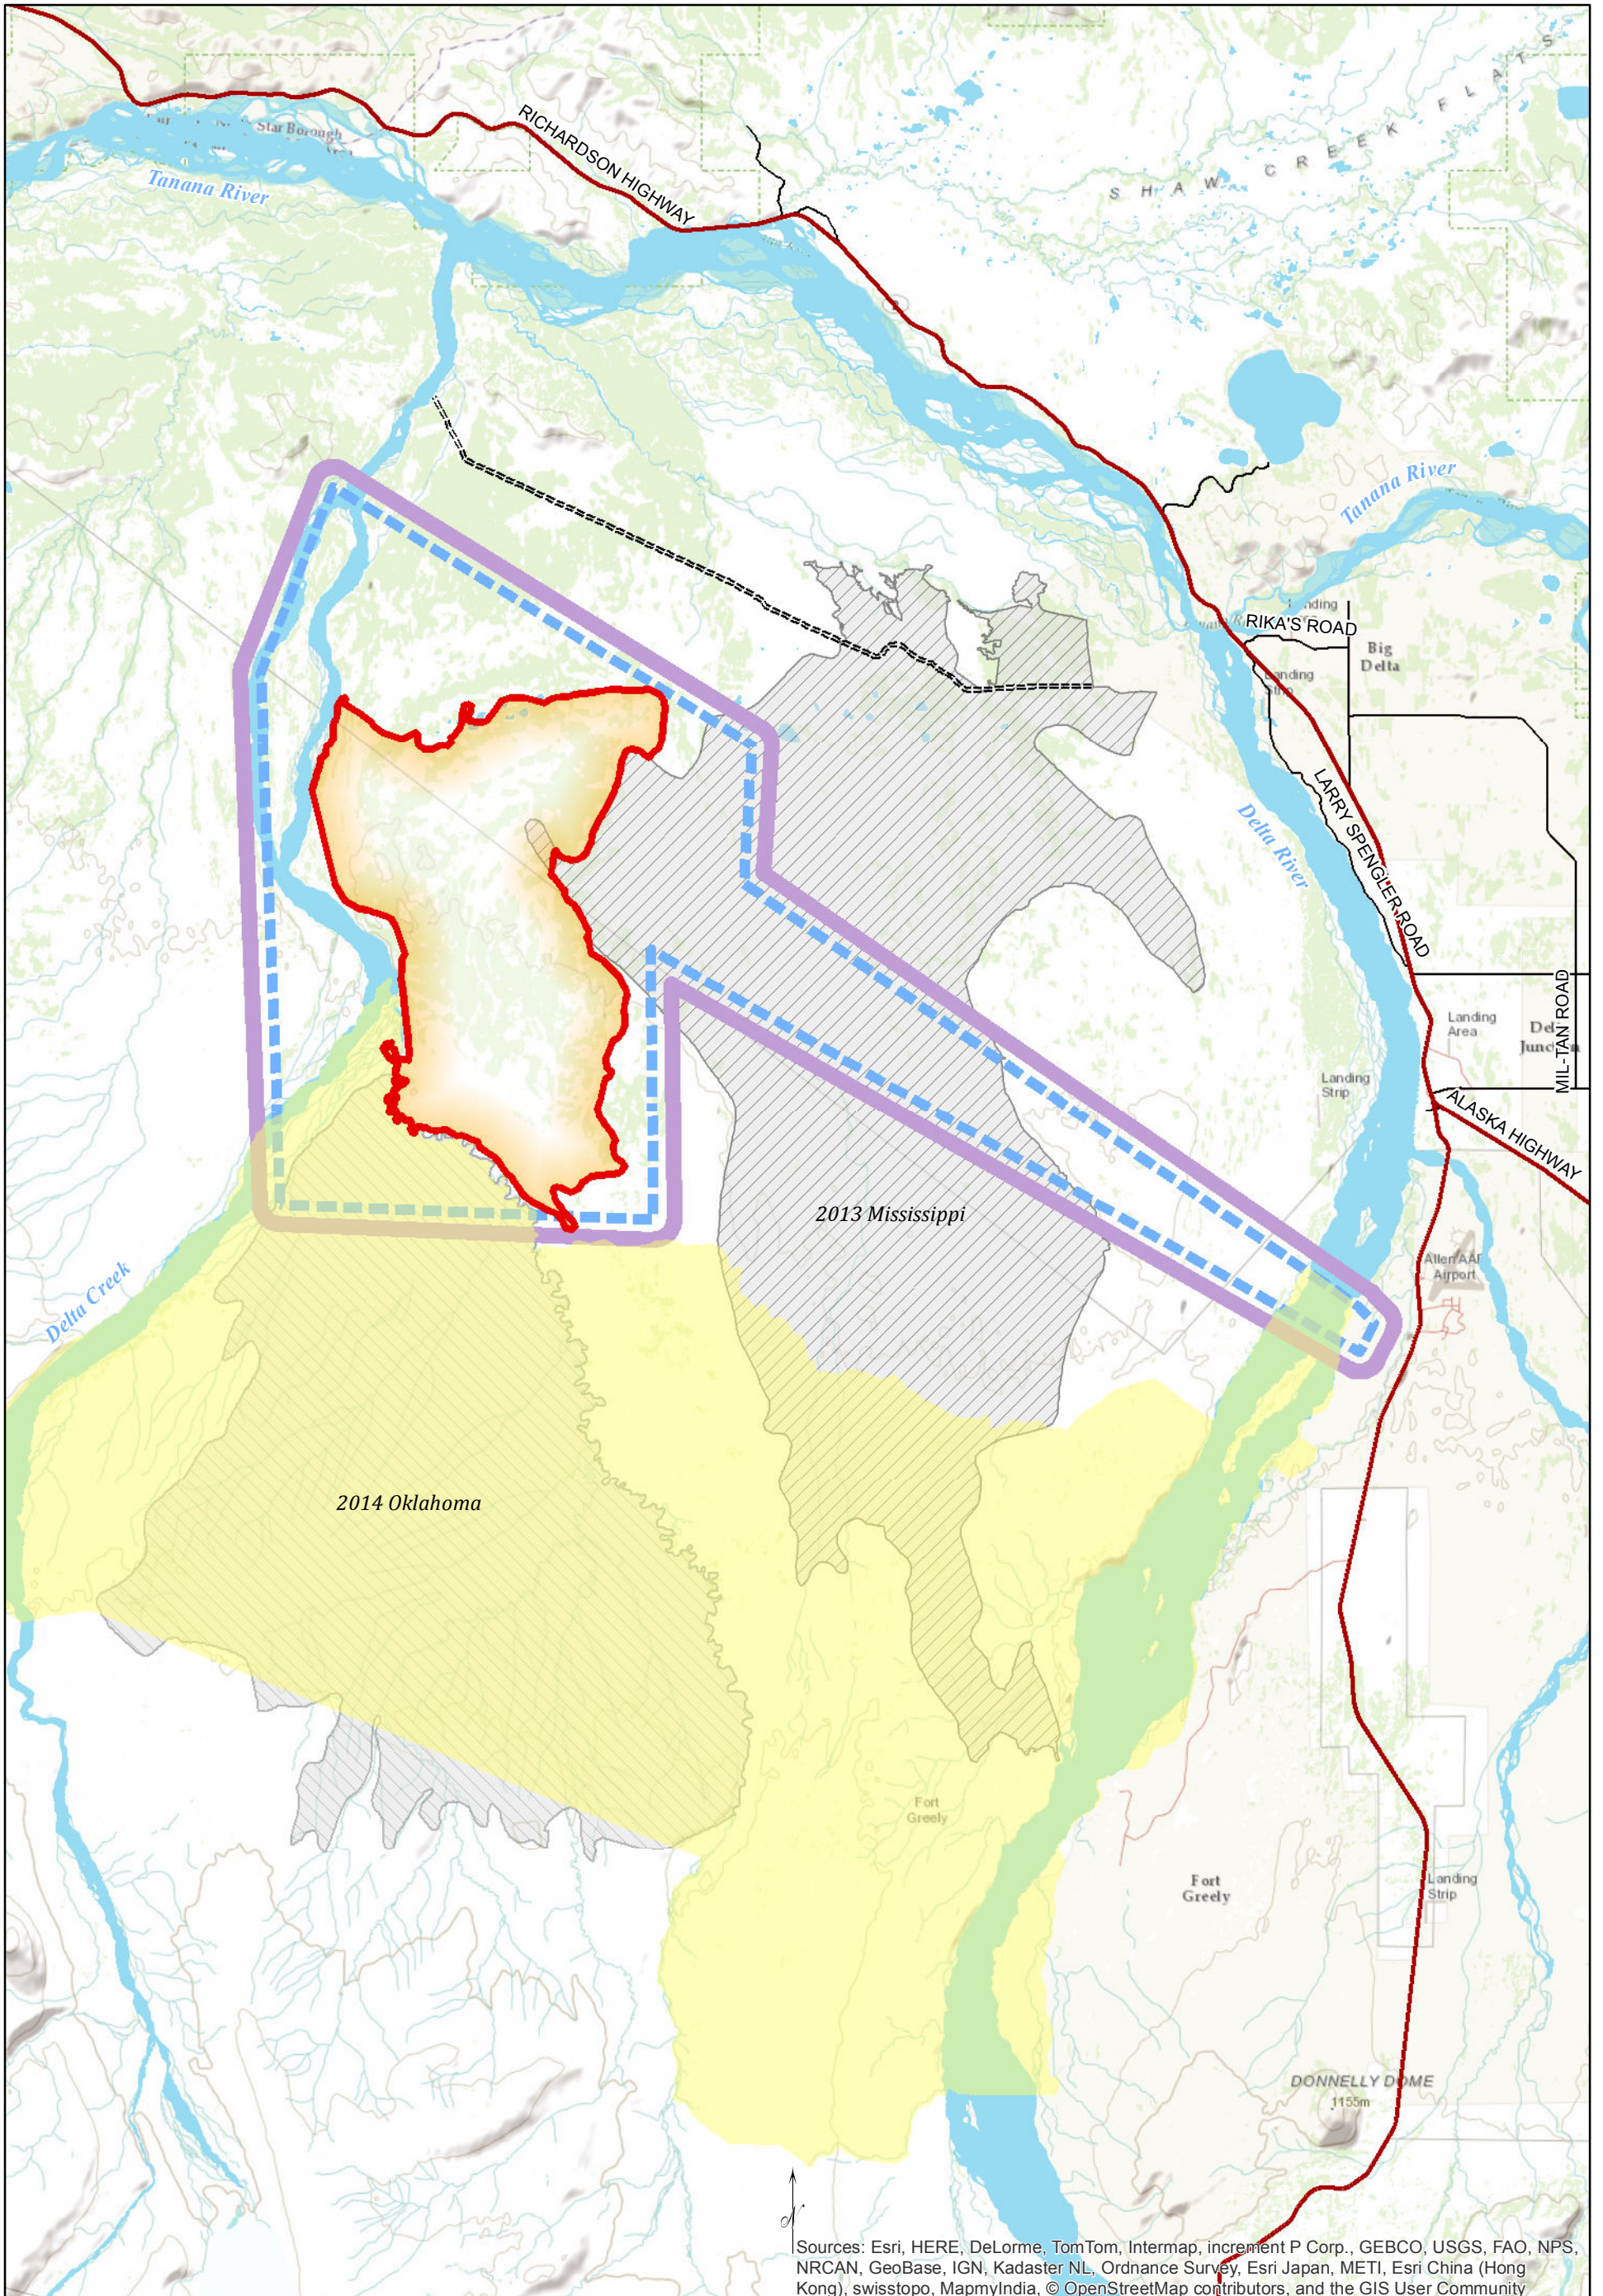

# Public Information

Alaska Albers  
NAD 83

## 100 Mile Creek

June 11, 2014  
Approx 21,155 acres

- ==== Winter Trail - Fire Break
- 100 Mile Creek Fire
- Military Impact Area Boundary
- ⊖ 2014 Oklahoma Range Perimeter
- ⊖ 2013 Mississippi Perimeter
- TFR

0 5 10 20  
Miles

Sources: Esri, HERE, DeLorme, TomTom, Intermap, increment P Corp., GEBCO, USGS, FAO, NPS, NRCAN, GeoBase, IGN, Kadaster NL, Ordnance Survey, Esri Japan, METI, Esri China (Hong Kong), swisstopo, MapmyIndia, © OpenStreetMap contributors, and the GIS User Community