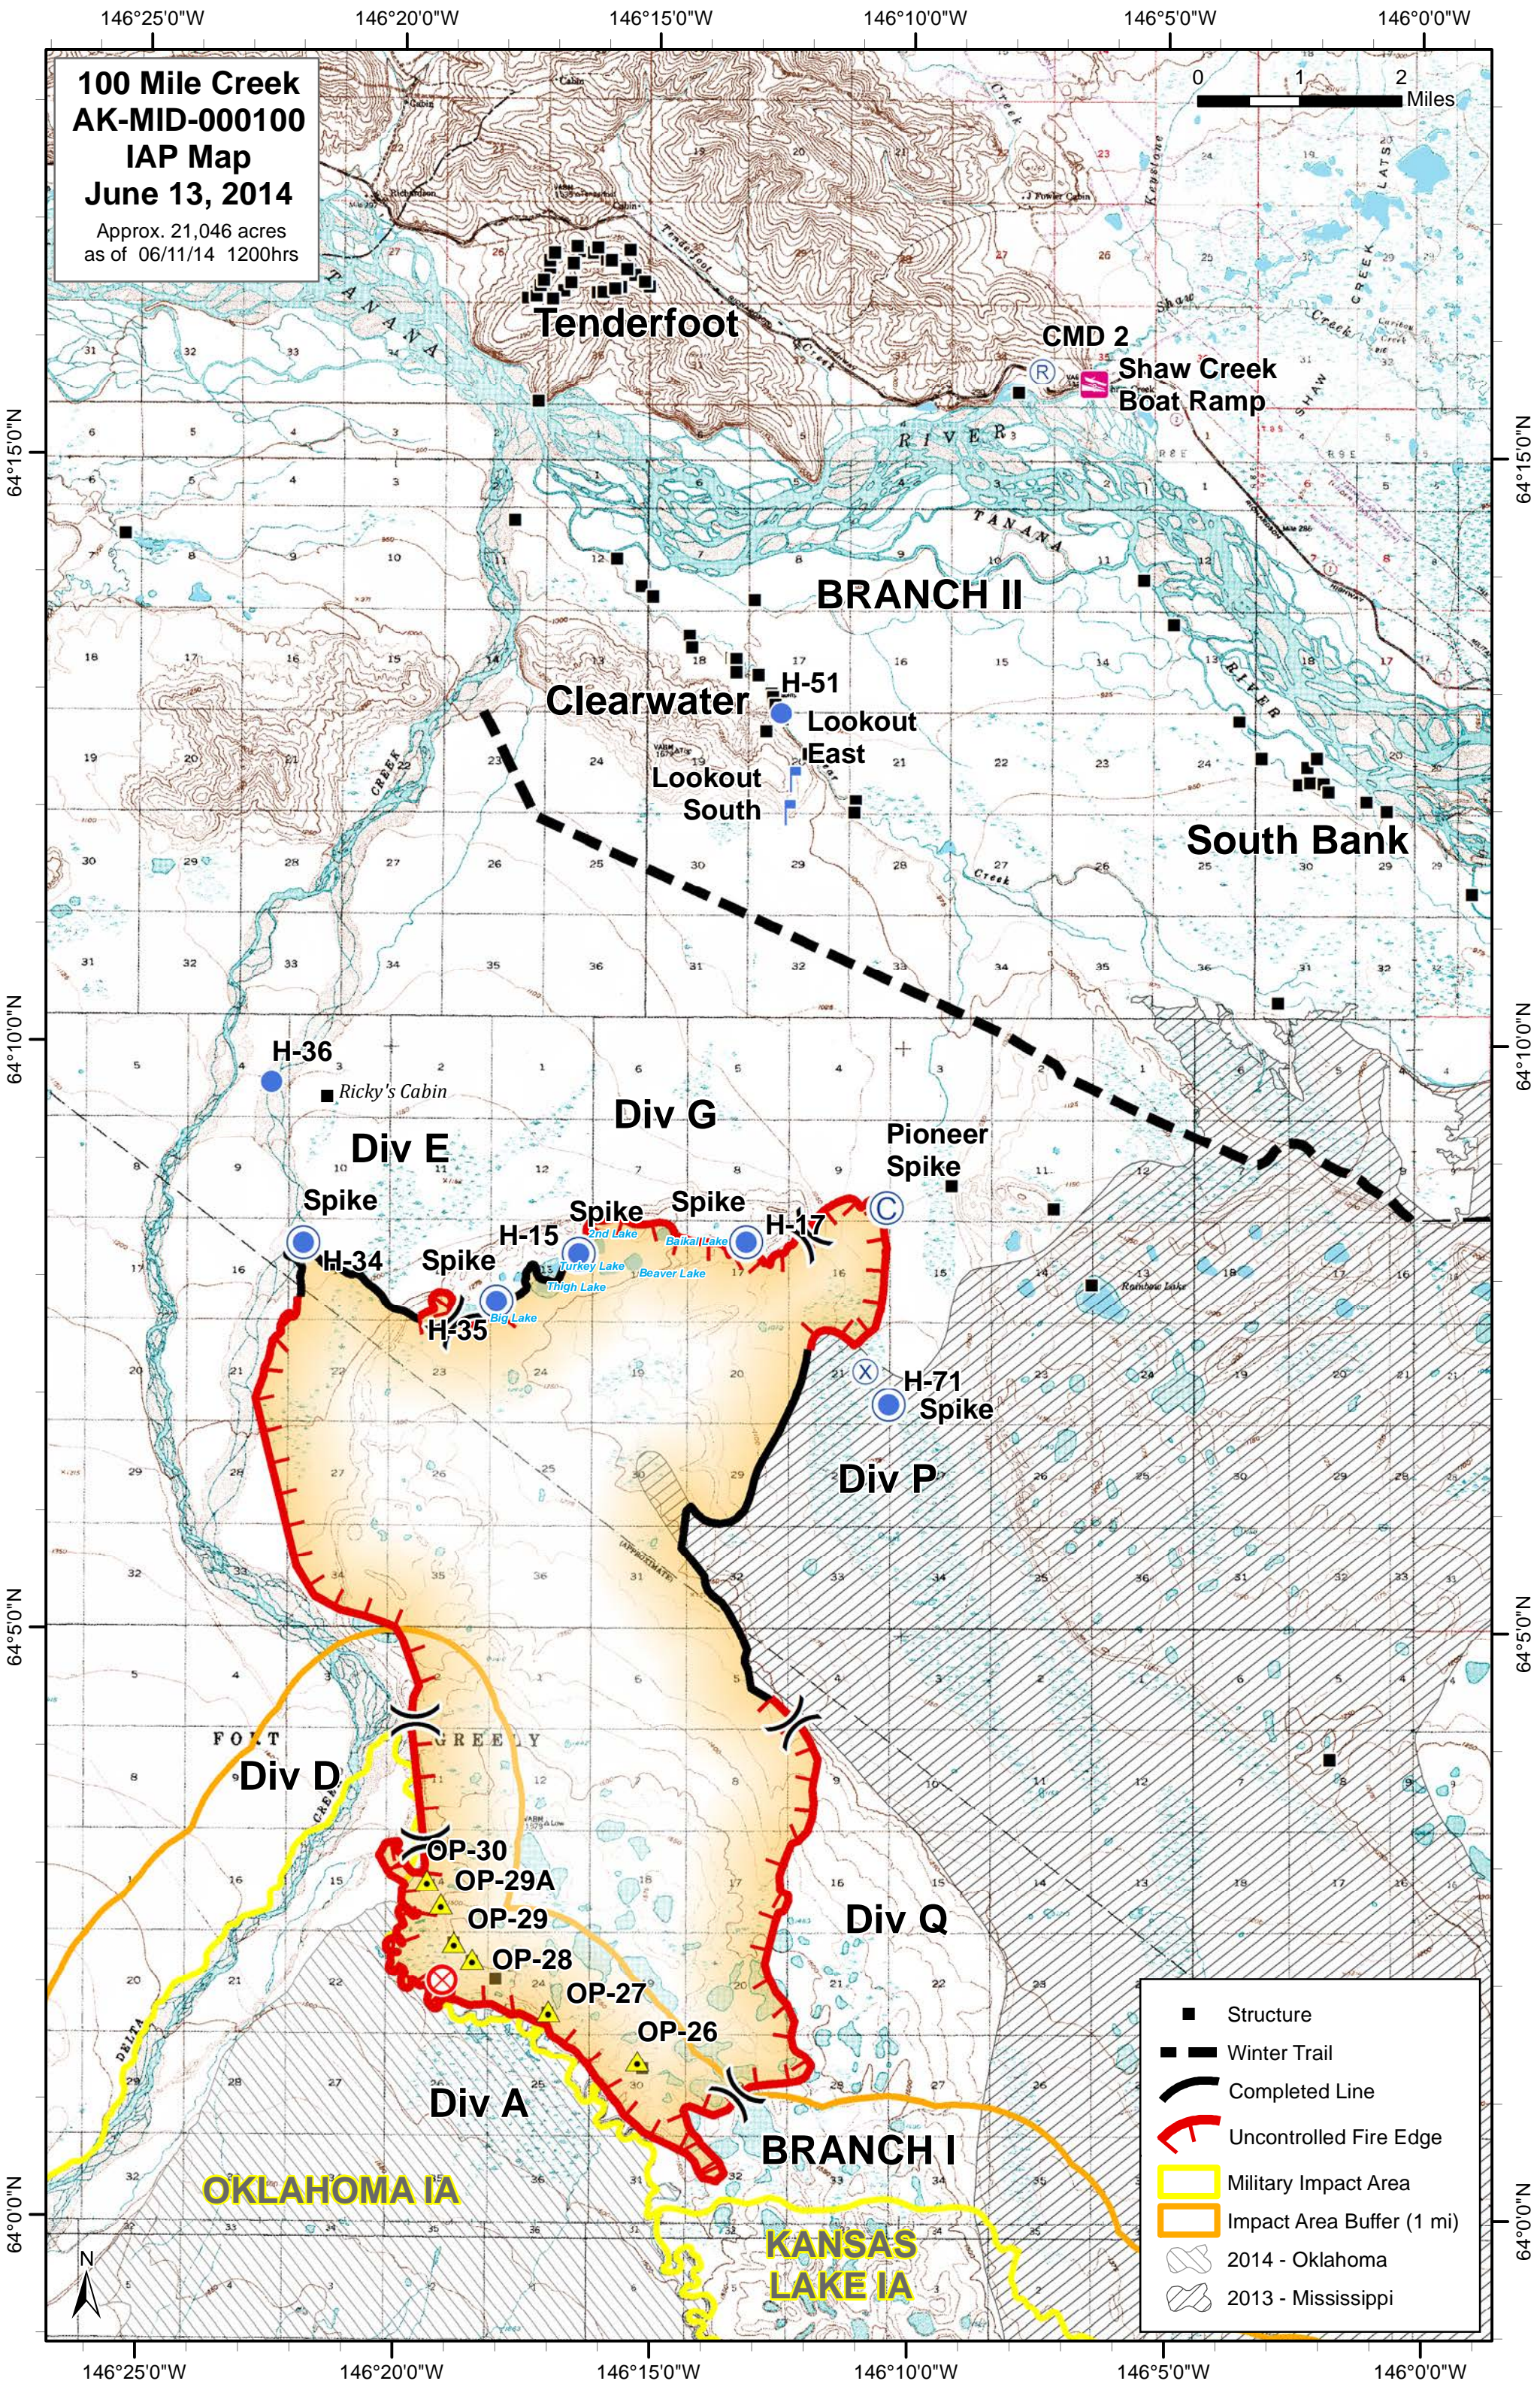

**100 Mile Creek
AK-MID-000100
IAP Map
June 13, 2014**

Approx. 21,046 acres
as of 06/11/14 1200hrs

- Structure
- Winter Trail
- Completed Line
- Uncontrolled Fire Edge
- Military Impact Area
- Impact Area Buffer (1 mi)
- ▨ 2014 - Oklahoma
- ▨ 2013 - Mississippi