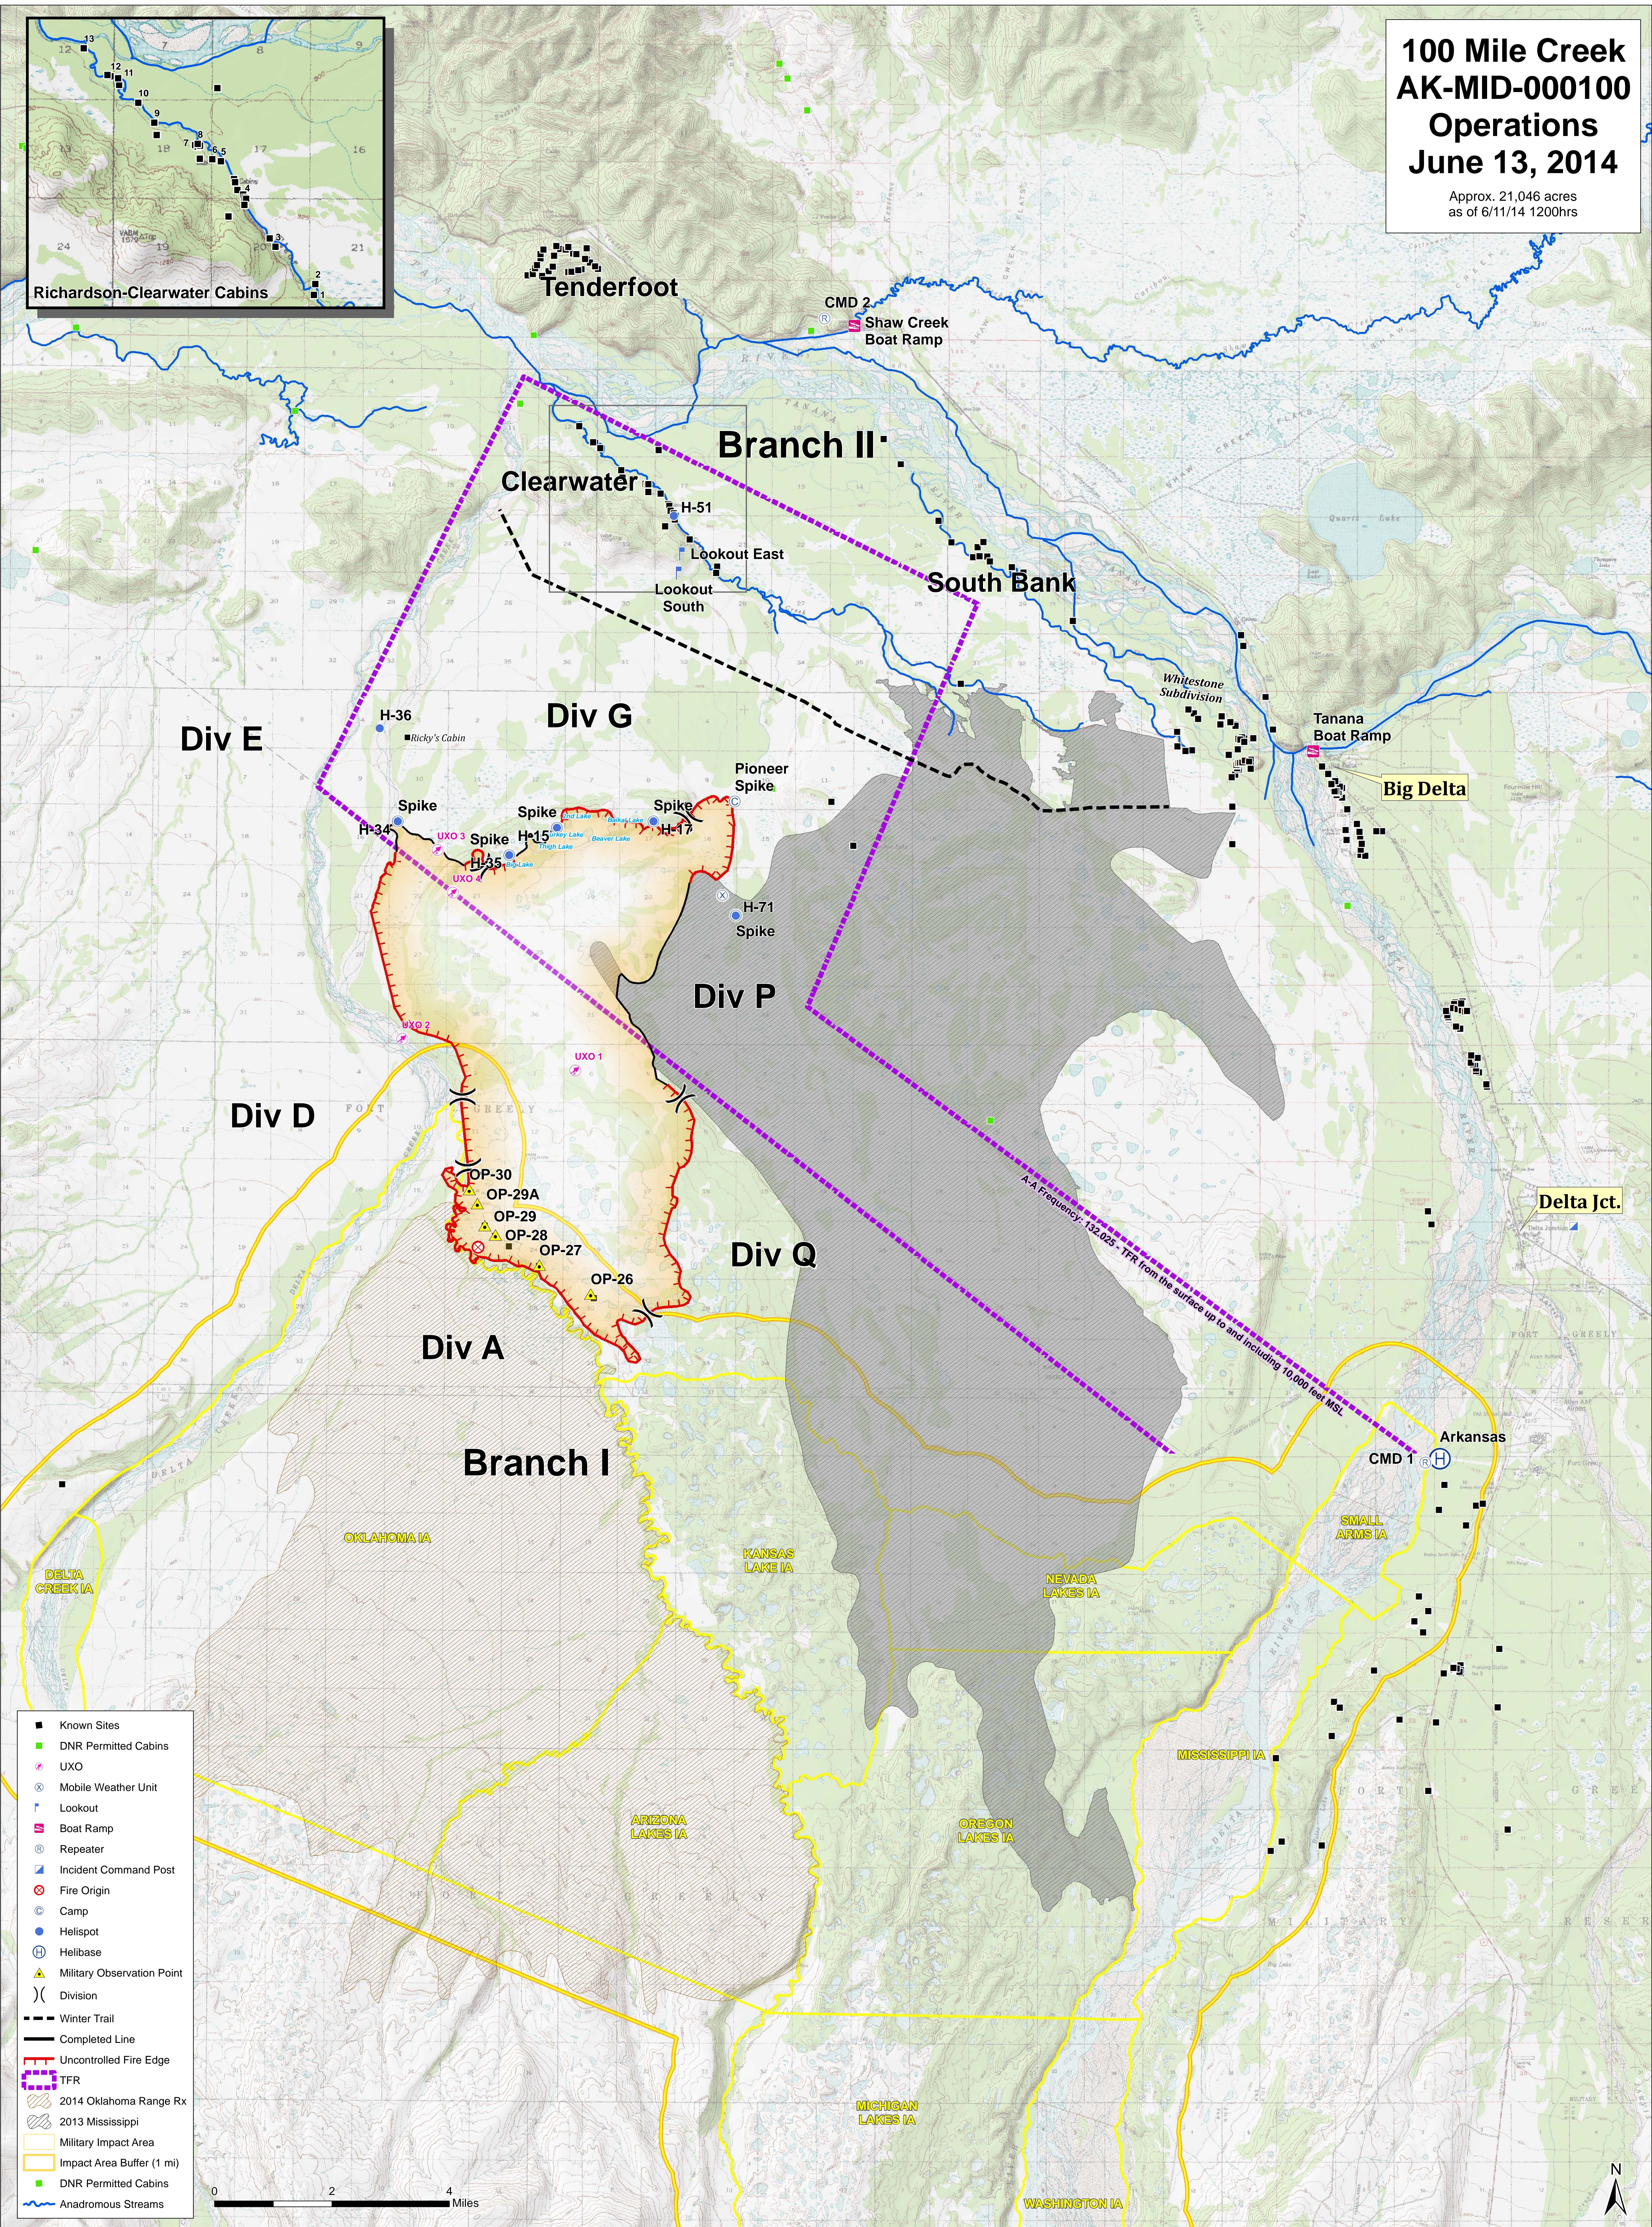

**100 Mile Creek
AK-MID-000100
Operations
June 13, 2014**

Approx. 21,046 acres
as of 6/11/14 1200hrs

- Known Sites
- DNR Permitted Cabins
- ⊗ UXO
- ⊗ Mobile Weather Unit
- ⊗ Lookout
- ⊗ Boat Ramp
- ⊗ Repeater
- ⊗ Incident Command Post
- ⊗ Fire Origin
- ⊗ Camp
- ⊗ Helispot
- ⊗ Helibase
- ⊗ Military Observation Point
-) Division
- Winter Trail
- Completed Line
- Uncontrolled Fire Edge
- TFR
- 2014 Oklahoma Range Rx
- 2013 Mississippi
- Military Impact Area
- Impact Area Buffer (1 mi)
- DNR Permitted Cabins
- Anadromous Streams