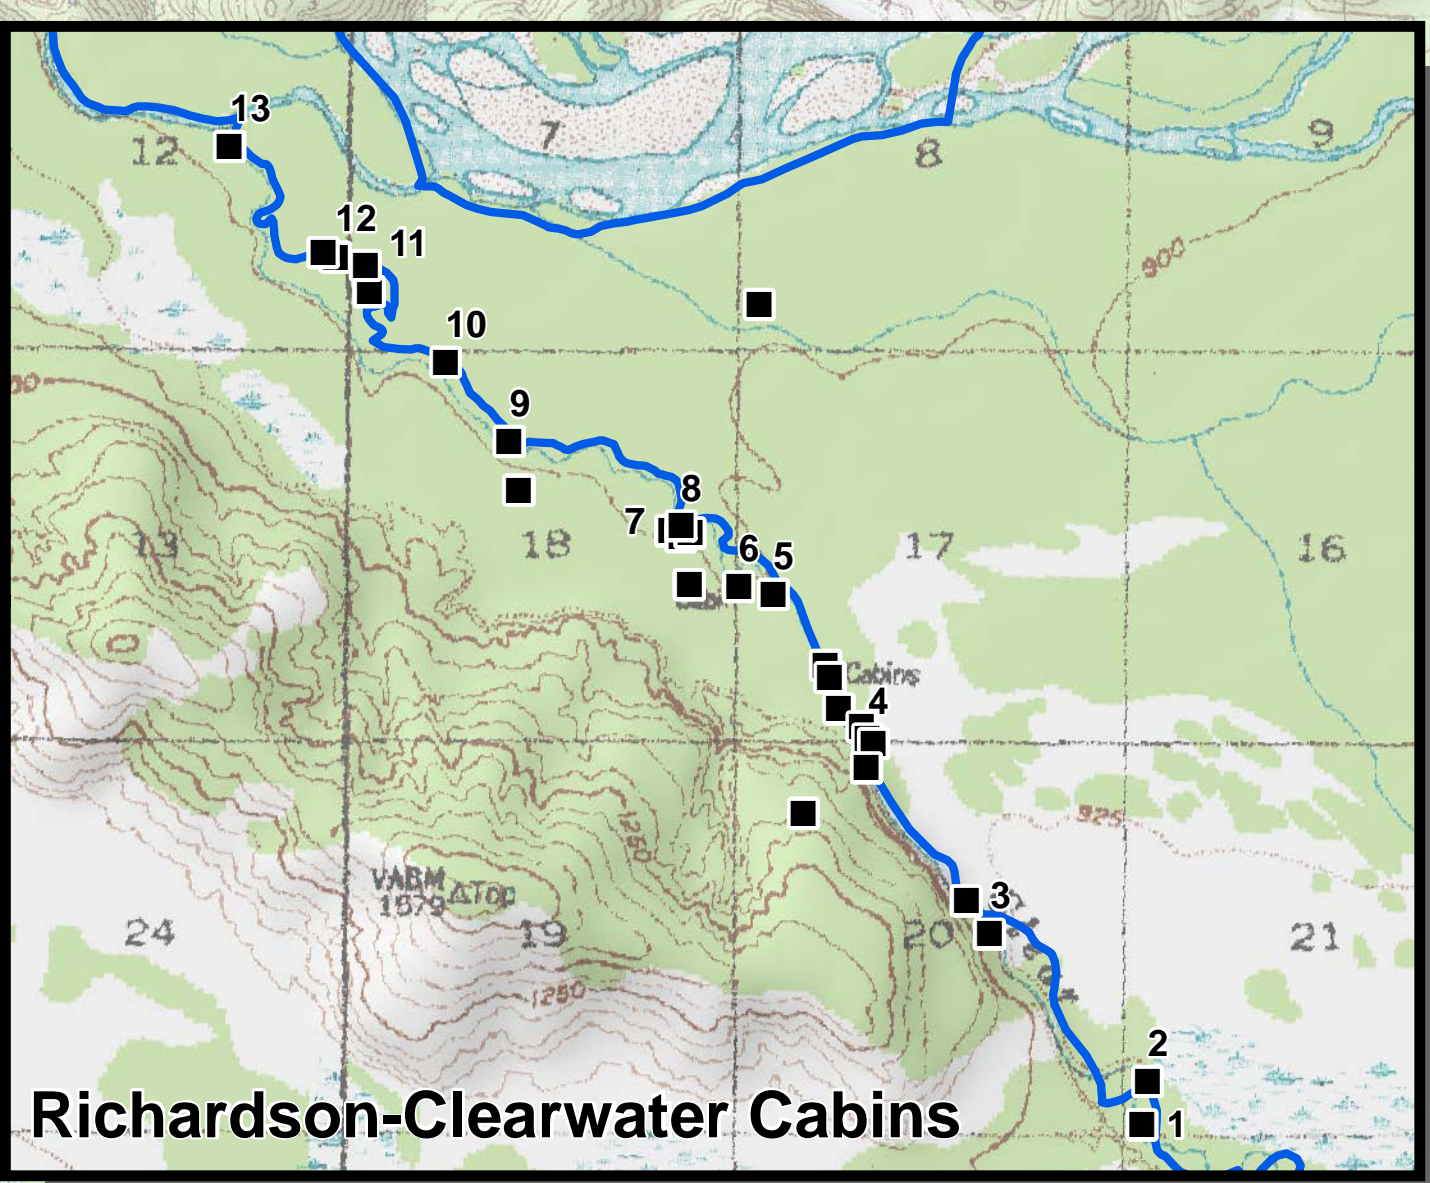

**100 Mile Creek
AK-MID-000100
Operations
June 13, 2014**

Approx. 21,046 acres
as of 6/11/14 1200hrs

- Known Sites
- DNR Permitted Cabins
- ⊗ UXO
- ⊗ Mobile Weather Unit
- ⊗ Lookout
- ⊗ Boat Ramp
- ⊗ Repeater
- ⊗ Incident Command Post
- ⊗ Fire Origin
- ⊗ Camp
- ⊗ Helispot
- ⊗ Helibase
- ⊗ Military Observation Point
-) Division
- Winter Trail
- Completed Line
- Uncontrolled Fire Edge
- TFR
- 2014 Oklahoma Range Rx
- 2013 Mississippi
- Military Impact Area
- Impact Area Buffer (1 mi)
- DNR Permitted Cabins
- Anadromous Streams