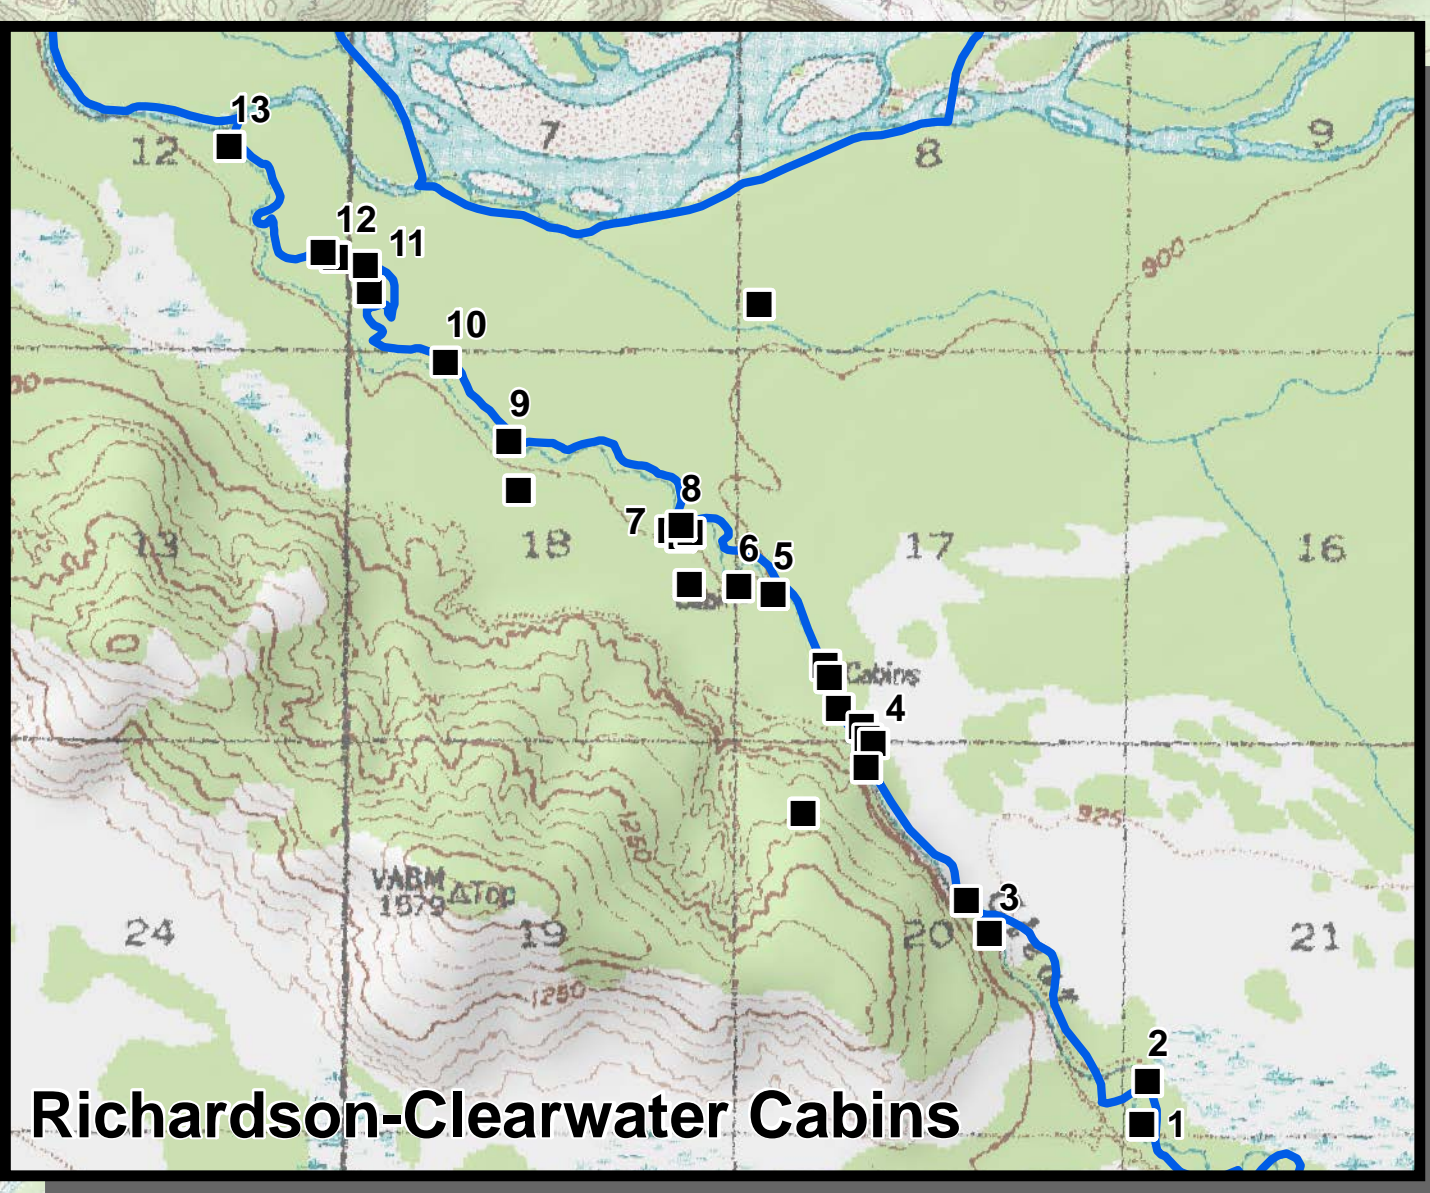

100 Mile Creek AK-MID-000100 Operations June 14, 2014

Approx. 21,825 acres
as of 6/13/14 0215 hrs

- Known Sites
- DNR Permitted Cabins
- ⚡ UXO
- ⊗ Mobile Weather Unit
- ⌵ Lookout
- ⚓ Boat Ramp
- Ⓜ Repeater
- Ⓜ Incident Command Post
- ⊗ Fire Origin
- Ⓜ Camp
- Ⓜ Helispot
- Ⓜ Helibase
- ⚠ Military Observation Point
-) Division
- Winter Trail
- Completed Line
- Uncontrolled Fire Edge
- TFR
- 2014 Oklahoma Range Rx
- 2013 Mississippi
- Military Impact Area
- Impact Area Buffer (1 mi)
- DNR Permitted Cabins
- Anadromous Streams