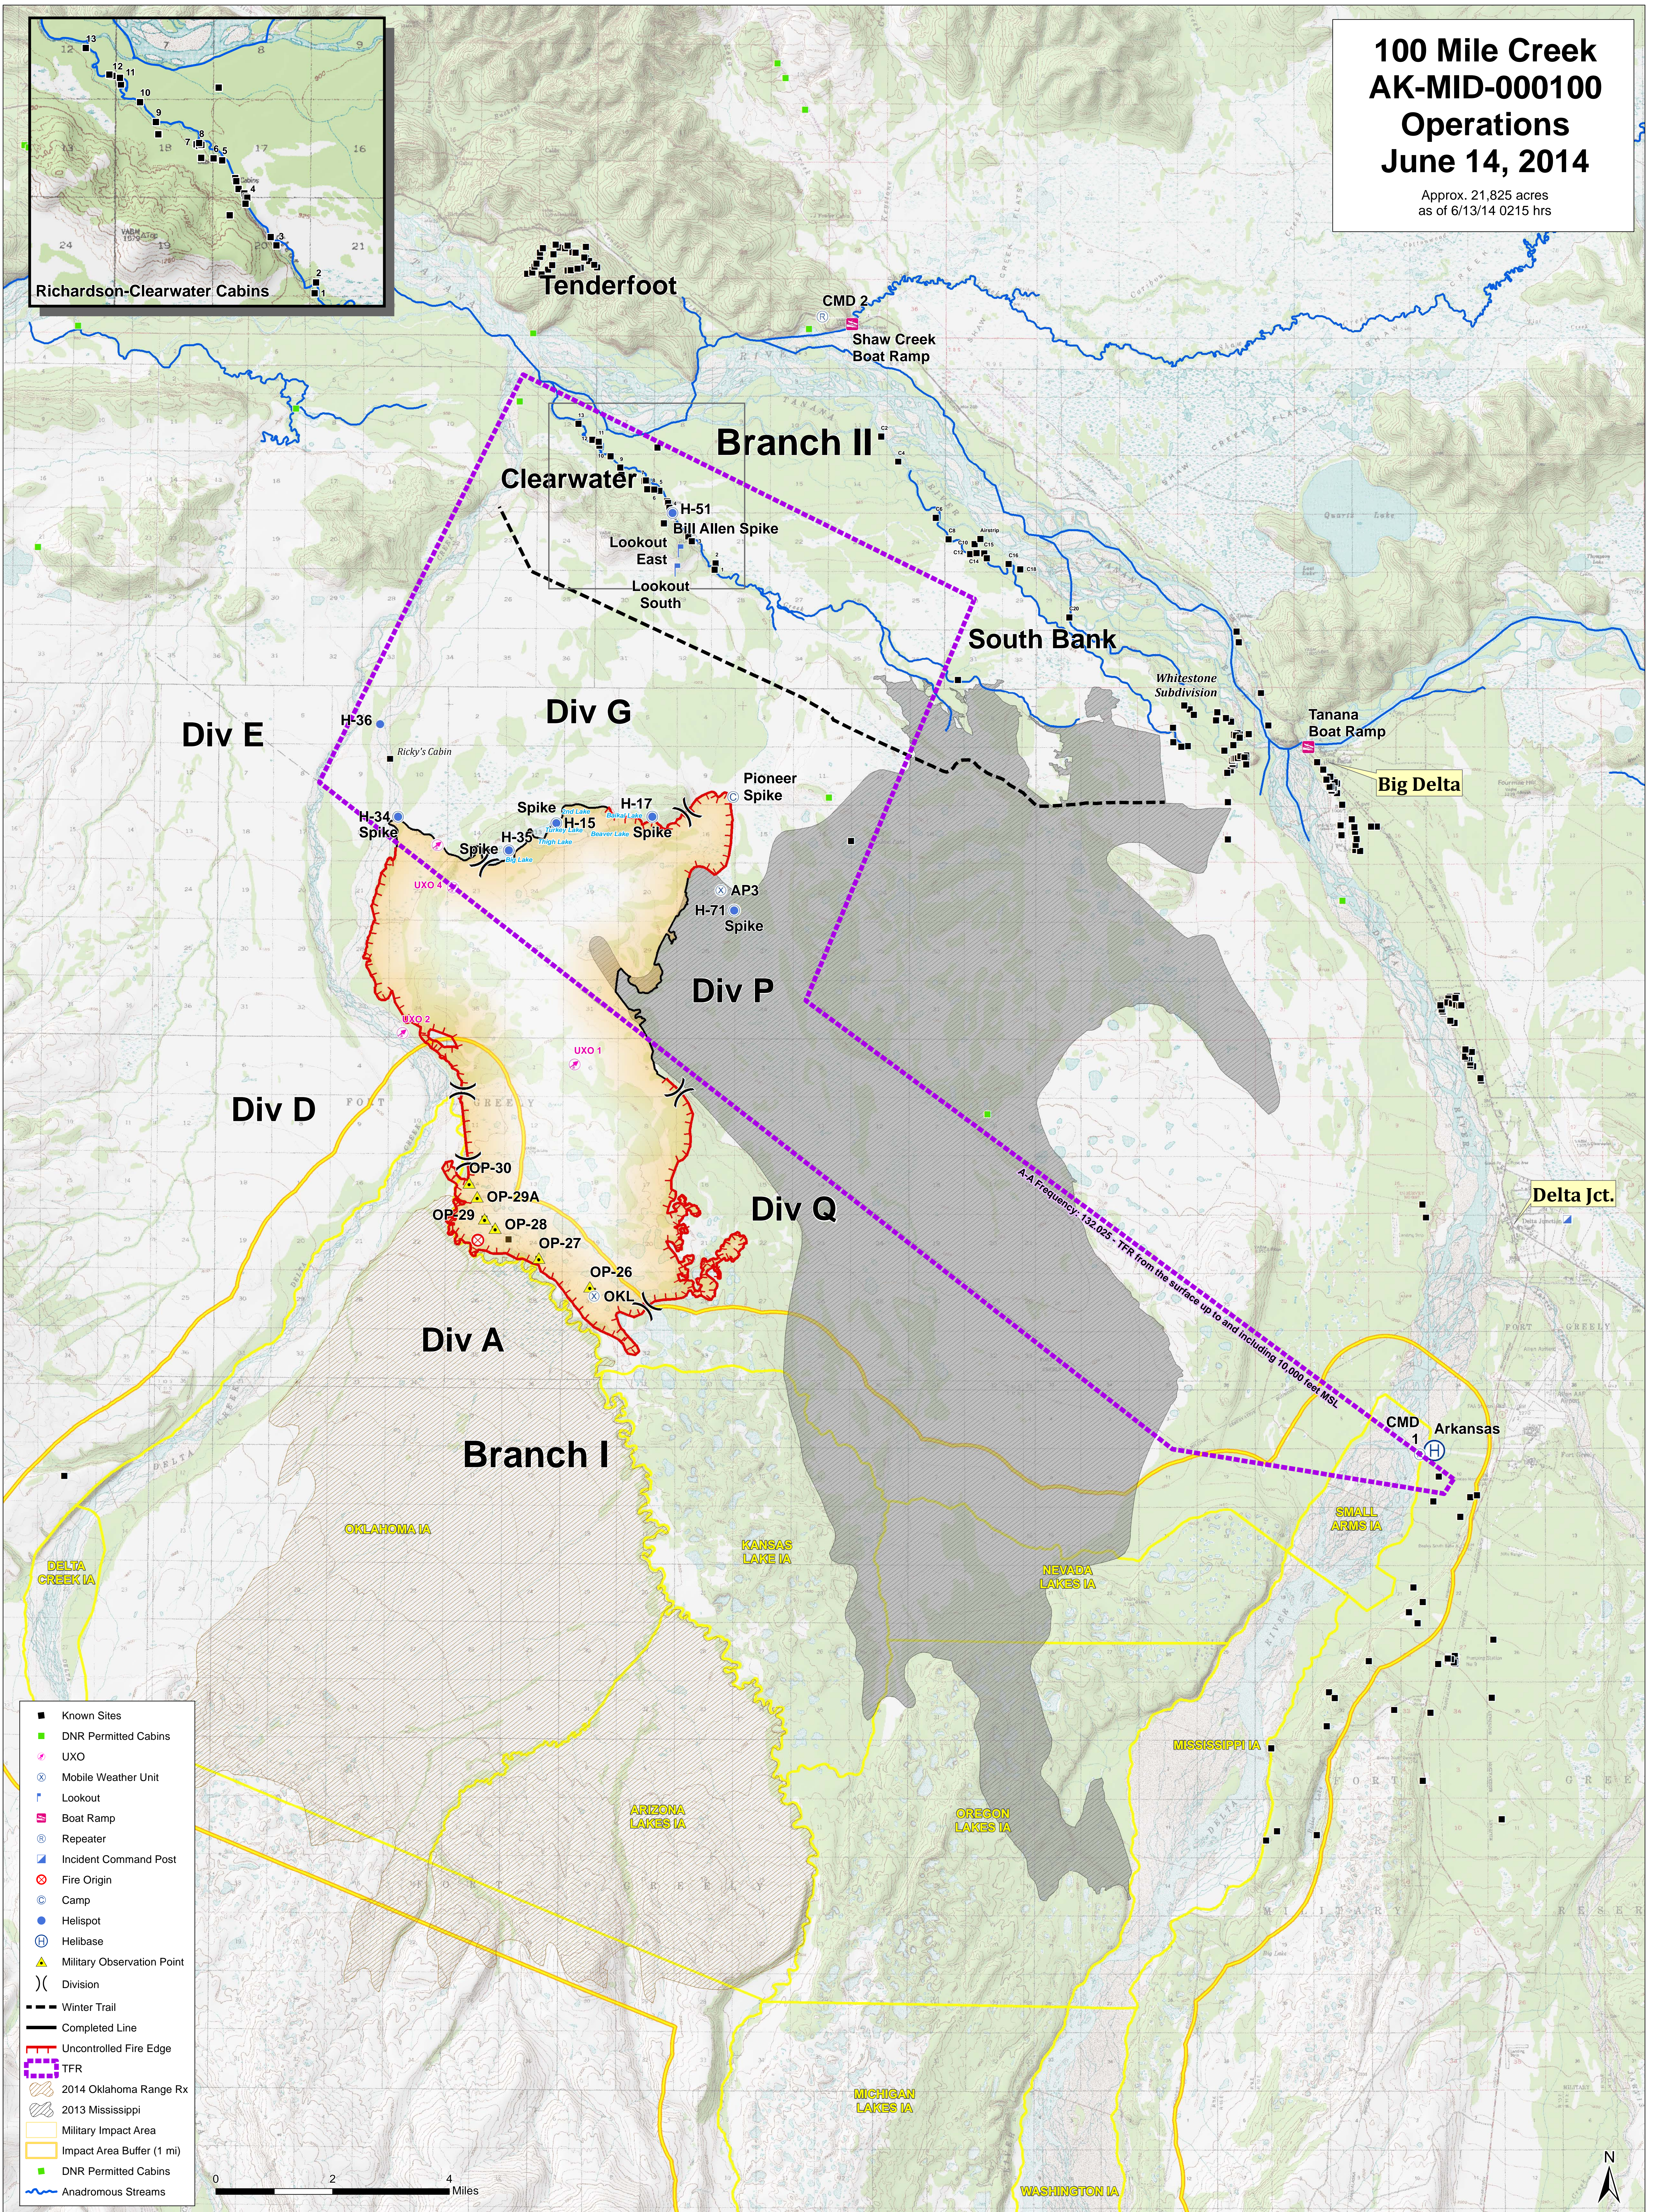

100 Mile Creek AK-MID-000100 Operations June 14, 2014

Approx. 21,825 acres
as of 6/13/14 0215 hrs

- Known Sites
- DNR Permitted Cabins
- ⚡ UXO
- ⊗ Mobile Weather Unit
- ⌵ Lookout
- ⚓ Boat Ramp
- Ⓜ Repeater
- Ⓜ Incident Command Post
- ⊗ Fire Origin
- Ⓜ Camp
- Ⓜ Helispot
- Ⓜ Helibase
- ⚠ Military Observation Point
-) Division
- Winter Trail
- Completed Line
- Uncontrolled Fire Edge
- TFR
- 2014 Oklahoma Range Rx
- 2013 Mississippi
- Military Impact Area
- Impact Area Buffer (1 mi)
- DNR Permitted Cabins
- Anadromous Streams