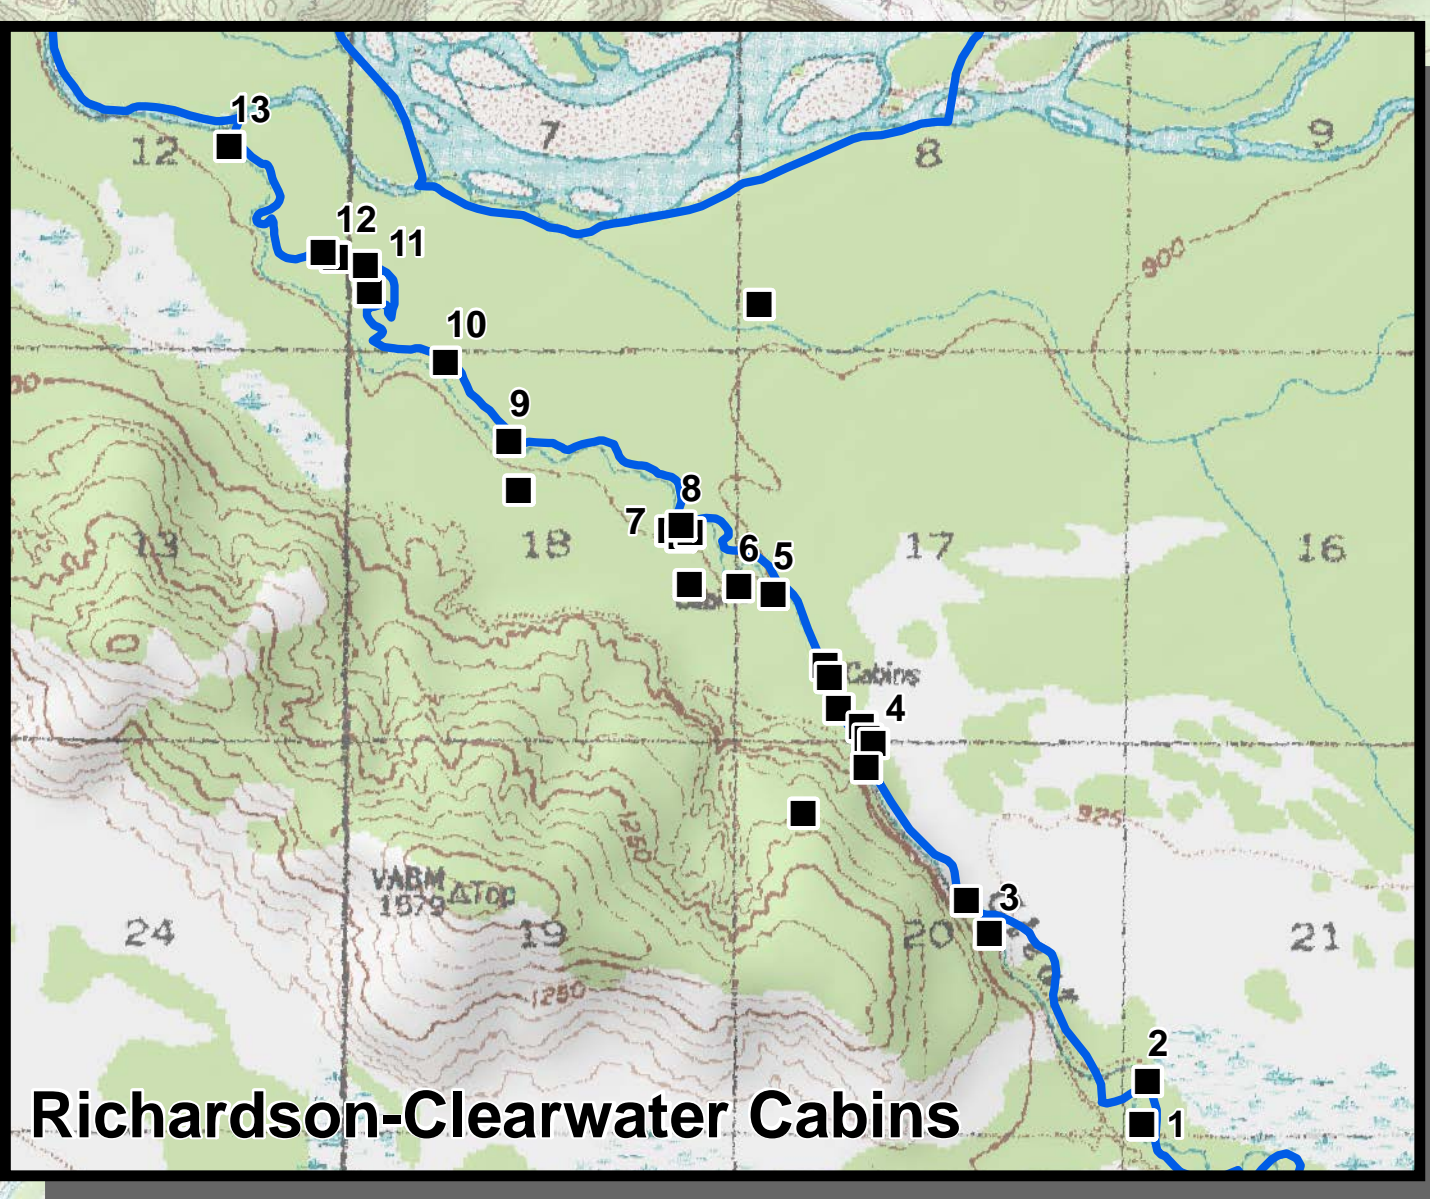

# 100 Mile Creek AK-MID-000100 Operations June 15, 2014

Approx. 23,177 acres  
as of 6/14/14 1100 hrs

- Known Sites
- DNR Permitted Cabins
- ⊕ UXO
- ⊗ Mobile Weather Unit
- ⌚ Lookout
- ⚓ Boat Ramp
- Ⓜ Repeater
- Ⓜ Incident Command Post
- ⊗ Fire Origin
- Ⓜ Camp
- Ⓜ Helispot
- Ⓜ Helibase
- ⚠ Military Observation Point
- ) Division
- Winter Trail
- Completed Line
- Uncontrolled Fire Edge
- TFR
- 2014 Oklahoma Range Rx
- 2013 Mississippi
- Military Impact Area
- Impact Area Buffer (1 mi)
- DNR Permitted Cabins
- Anadromous Streams

0 2 4 Miles