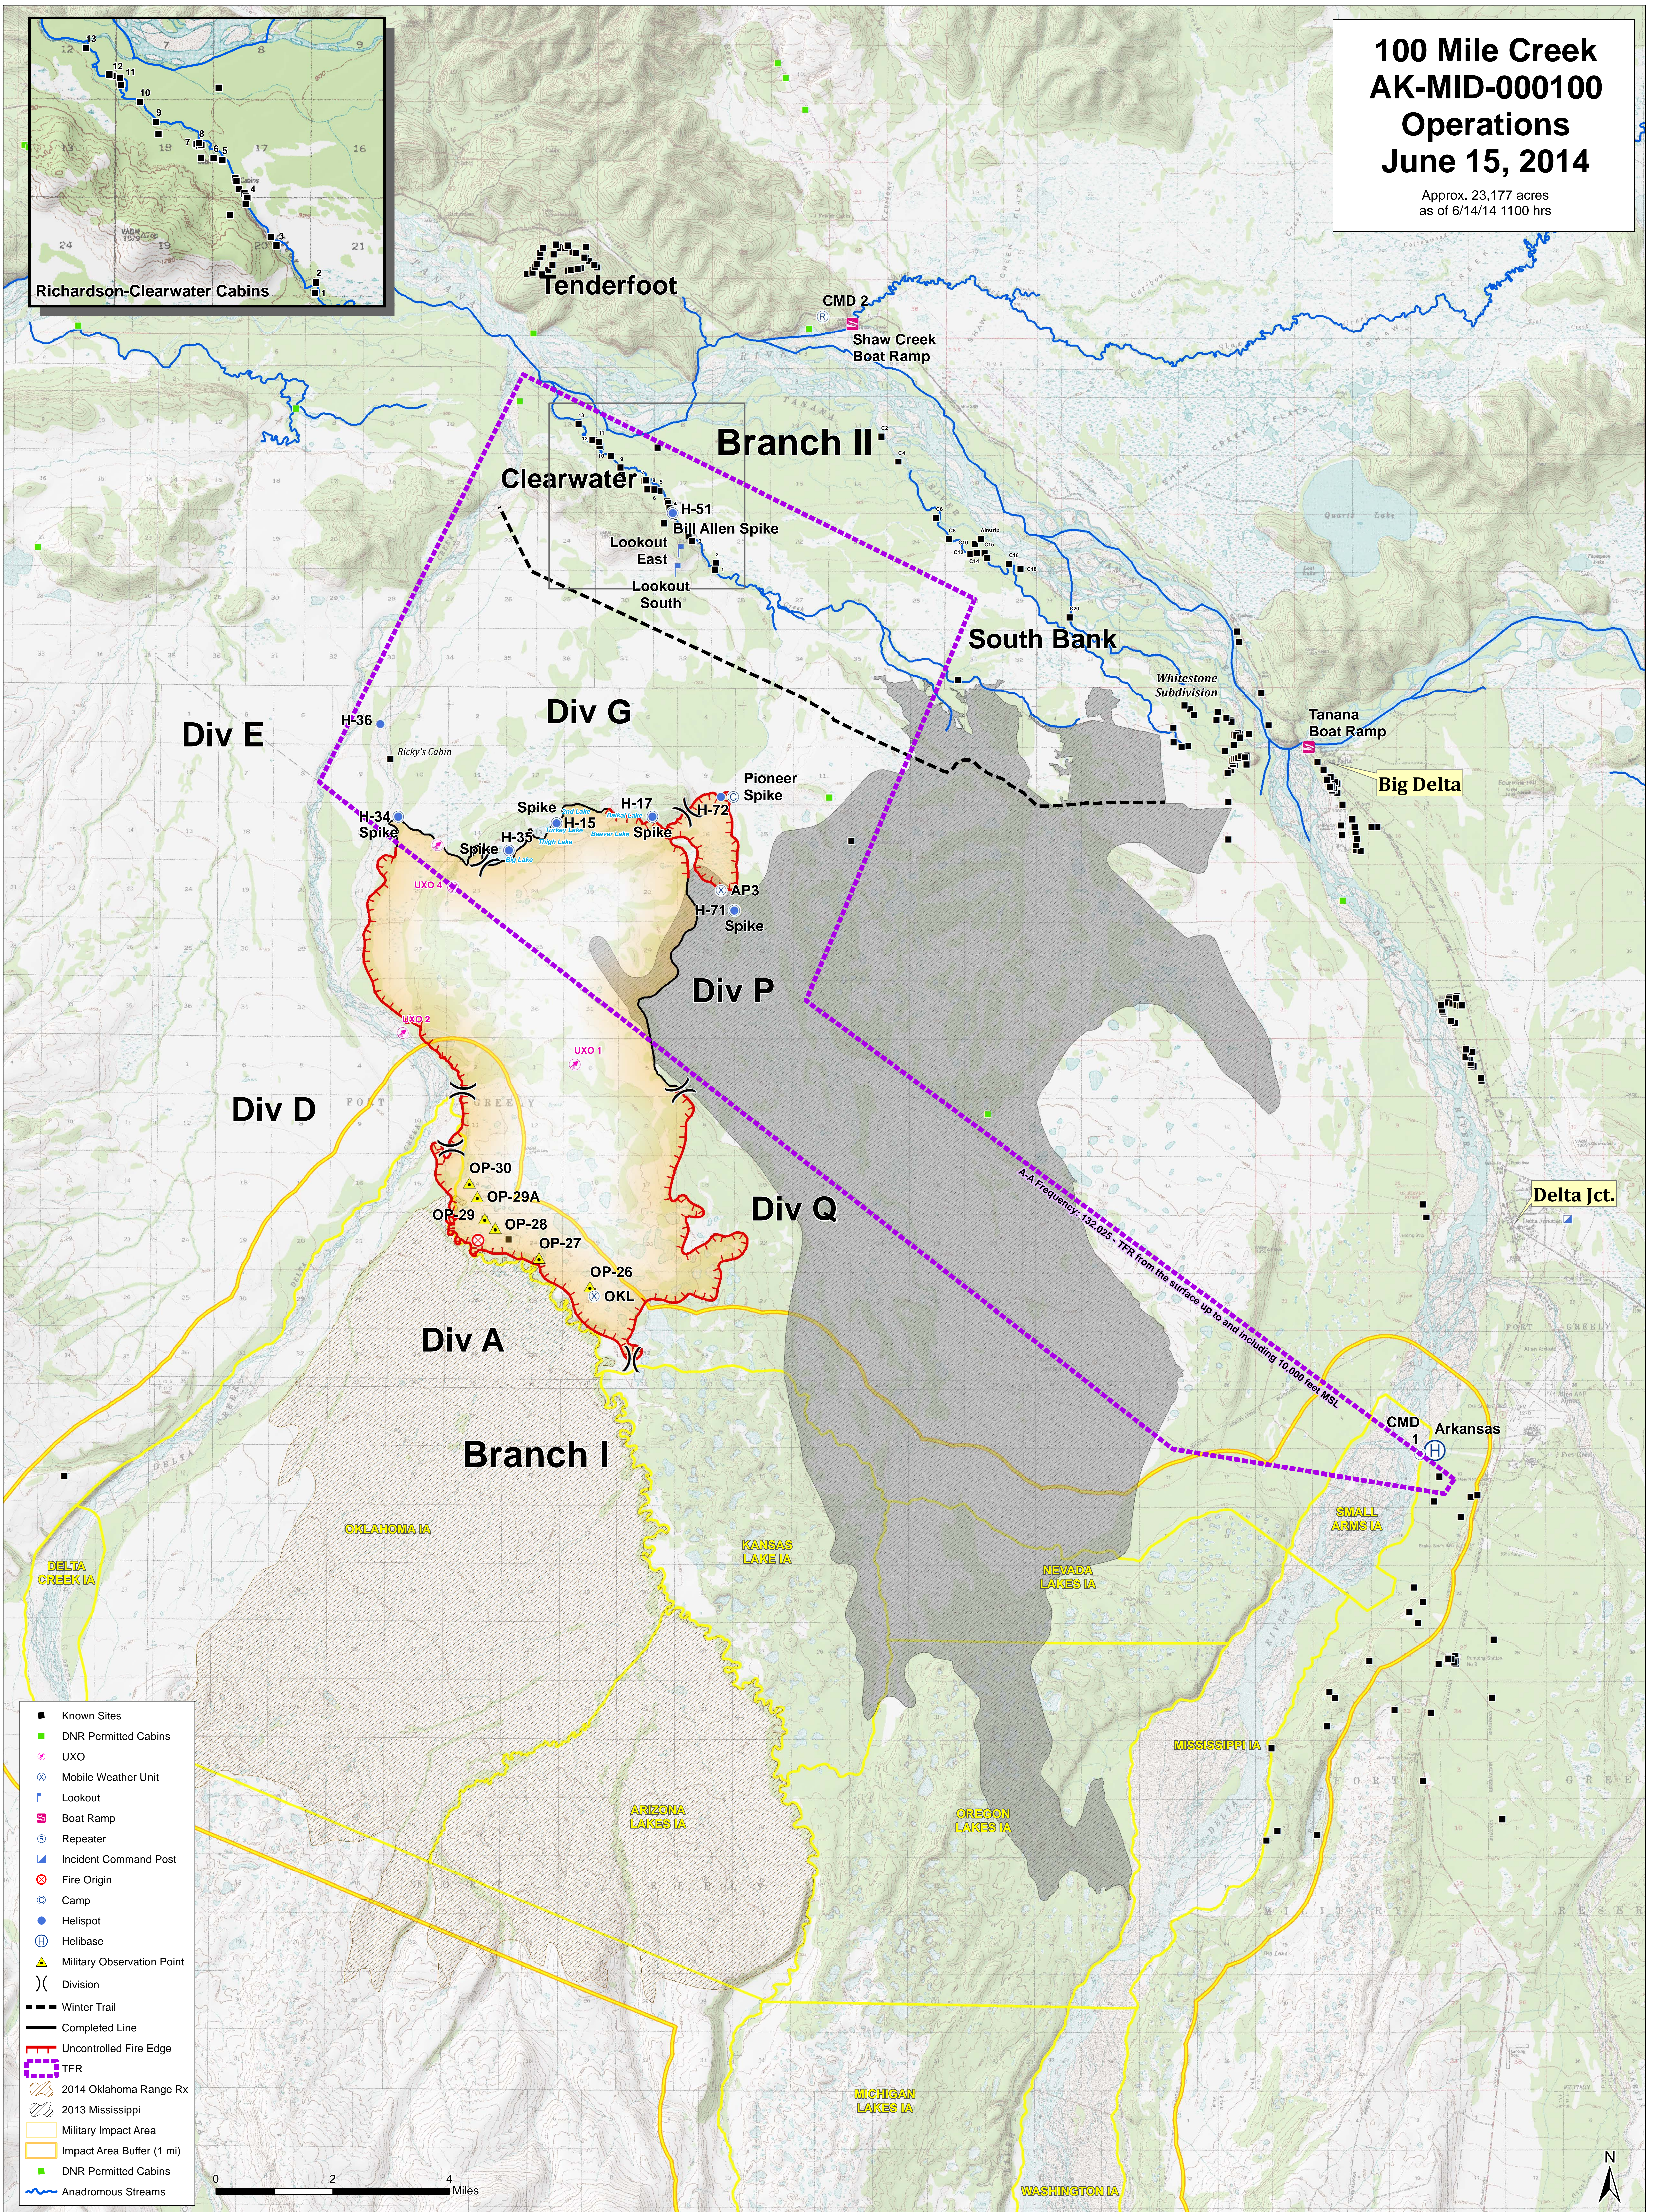

# 100 Mile Creek AK-MID-000100 Operations June 15, 2014

Approx. 23,177 acres  
as of 6/14/14 1100 hrs

- Known Sites
- DNR Permitted Cabins
- ⊕ UXO
- ⊗ Mobile Weather Unit
- ⌚ Lookout
- ⚓ Boat Ramp
- Ⓜ Repeater
- Ⓜ Incident Command Post
- ⊗ Fire Origin
- Ⓜ Camp
- Ⓜ Helispot
- Ⓜ Helibase
- ⚠ Military Observation Point
- ) Division
- Winter Trail
- Completed Line
- Uncontrolled Fire Edge
- TFR
- 2014 Oklahoma Range Rx
- 2013 Mississippi
- Military Impact Area
- Impact Area Buffer (1 mi)
- DNR Permitted Cabins
- Anadromous Streams

0 2 4 Miles