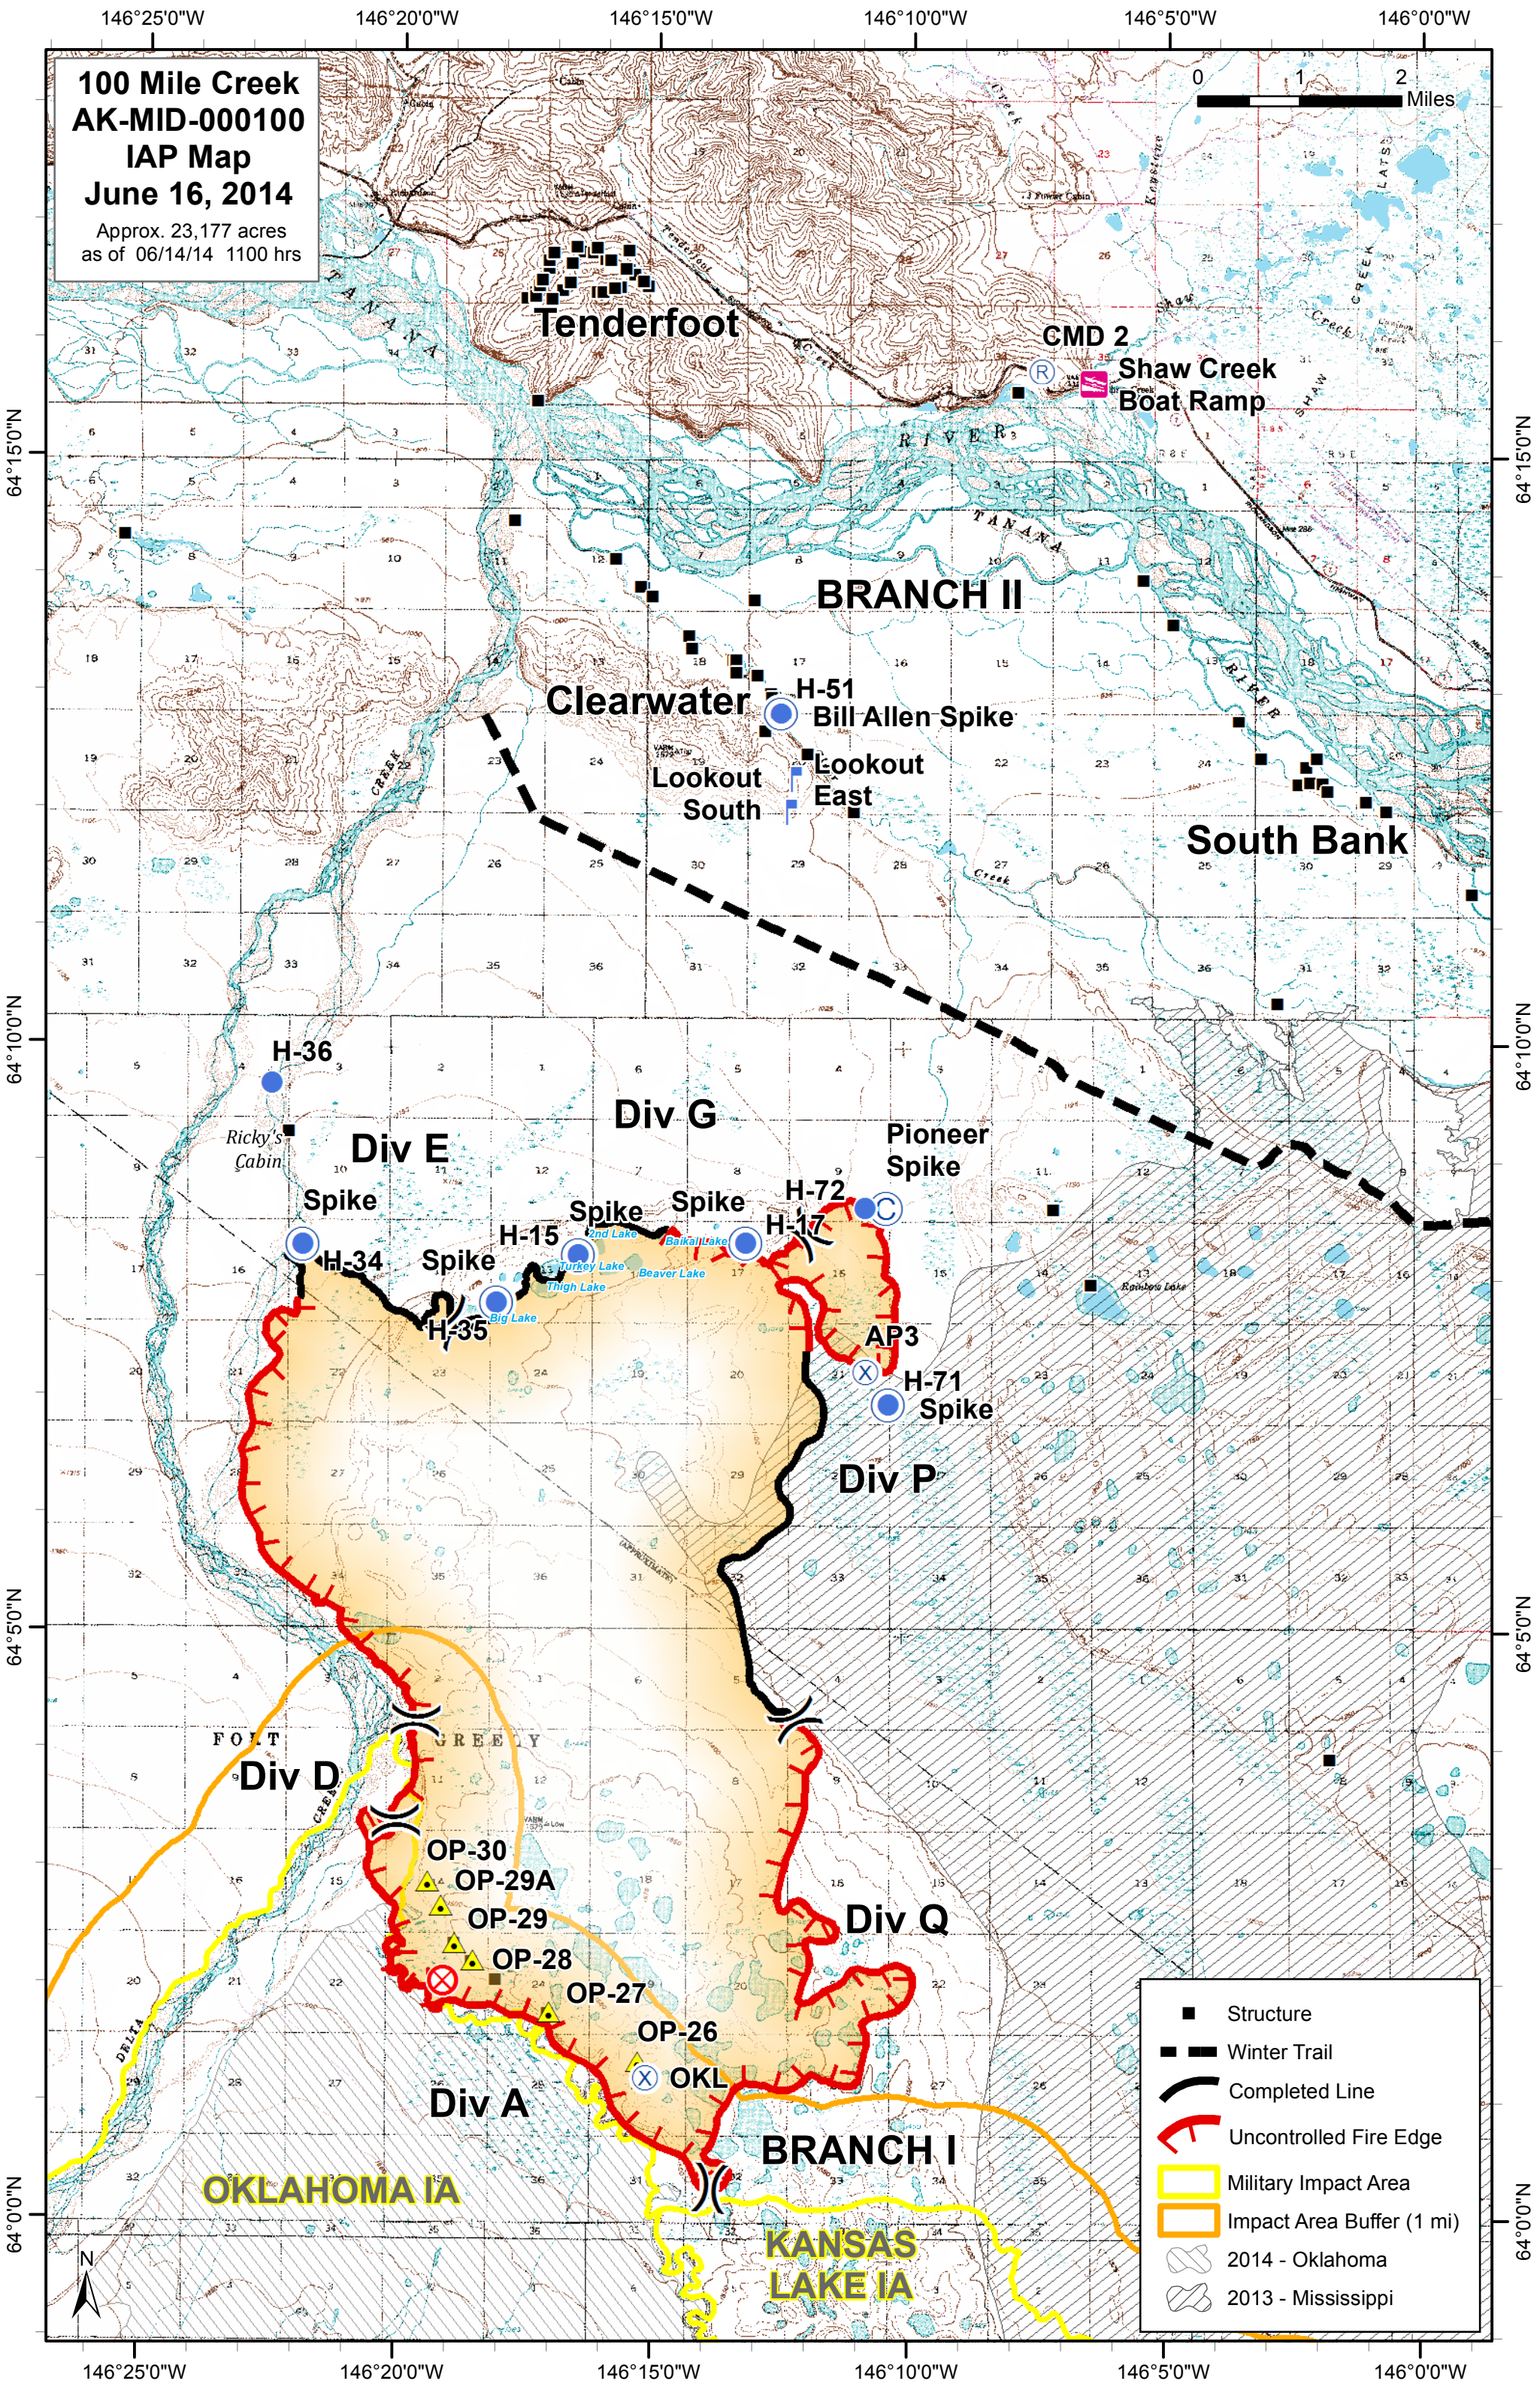

**100 Mile Creek  
AK-MID-000100  
IAP Map  
June 16, 2014**

Approx. 23,177 acres  
as of 06/14/14 1100 hrs

- Structure
- Winter Trail
- Completed Line
- - - Uncontrolled Fire Edge
- Military Impact Area
- Impact Area Buffer (1 mi)
- 2014 - Oklahoma
- 2013 - Mississippi