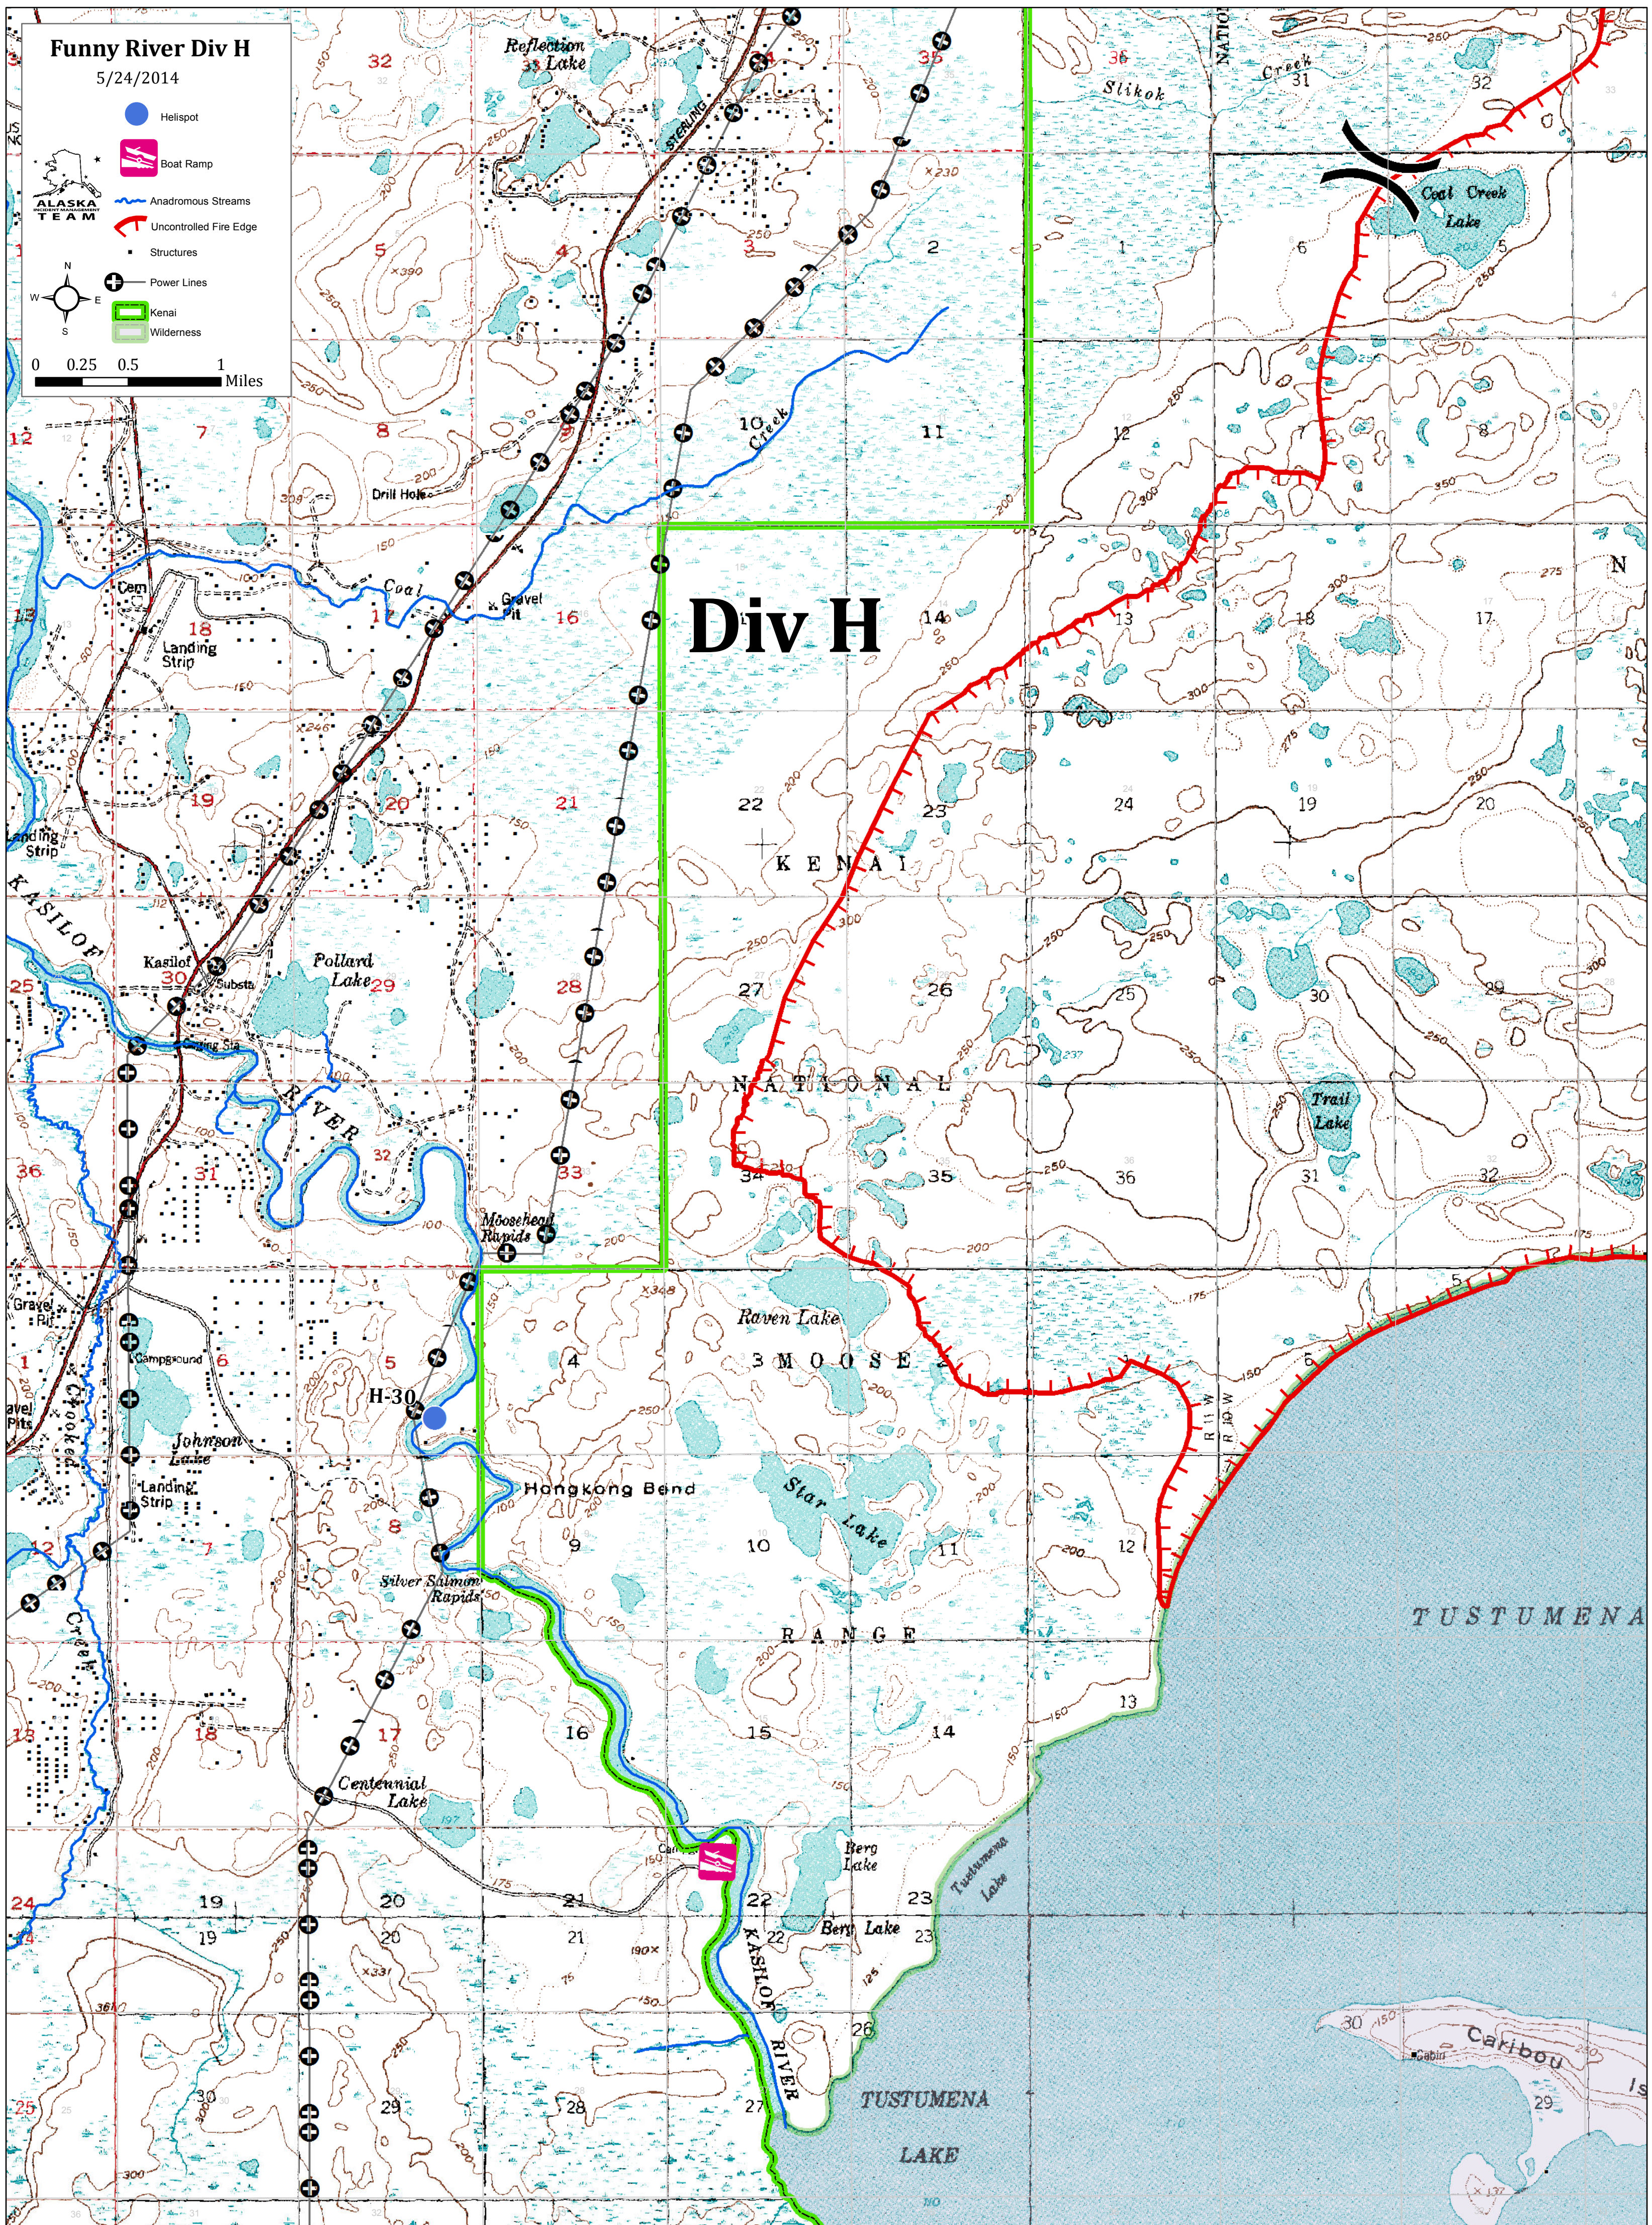

Funny River Div H

5/24/2014

Legend:

- Helispot (Blue circle)
- Boat Ramp (Pink rectangle with 'B')
- Anadromous Streams (Blue line)
- Uncontrolled Fire Edge (Red dashed line)
- Structures (Black dots)
- Power Lines (Black line with cross-ticks)
- Kenai (Green outline)
- Wilderness (Green outline)

Scale: 0 0.25 0.5 1 Miles

ALASKA TEAM

Div H

KENAI

NATIONAL

MOOSE

RANGE

TUSTUMENA

TUSTUMENA LAKE