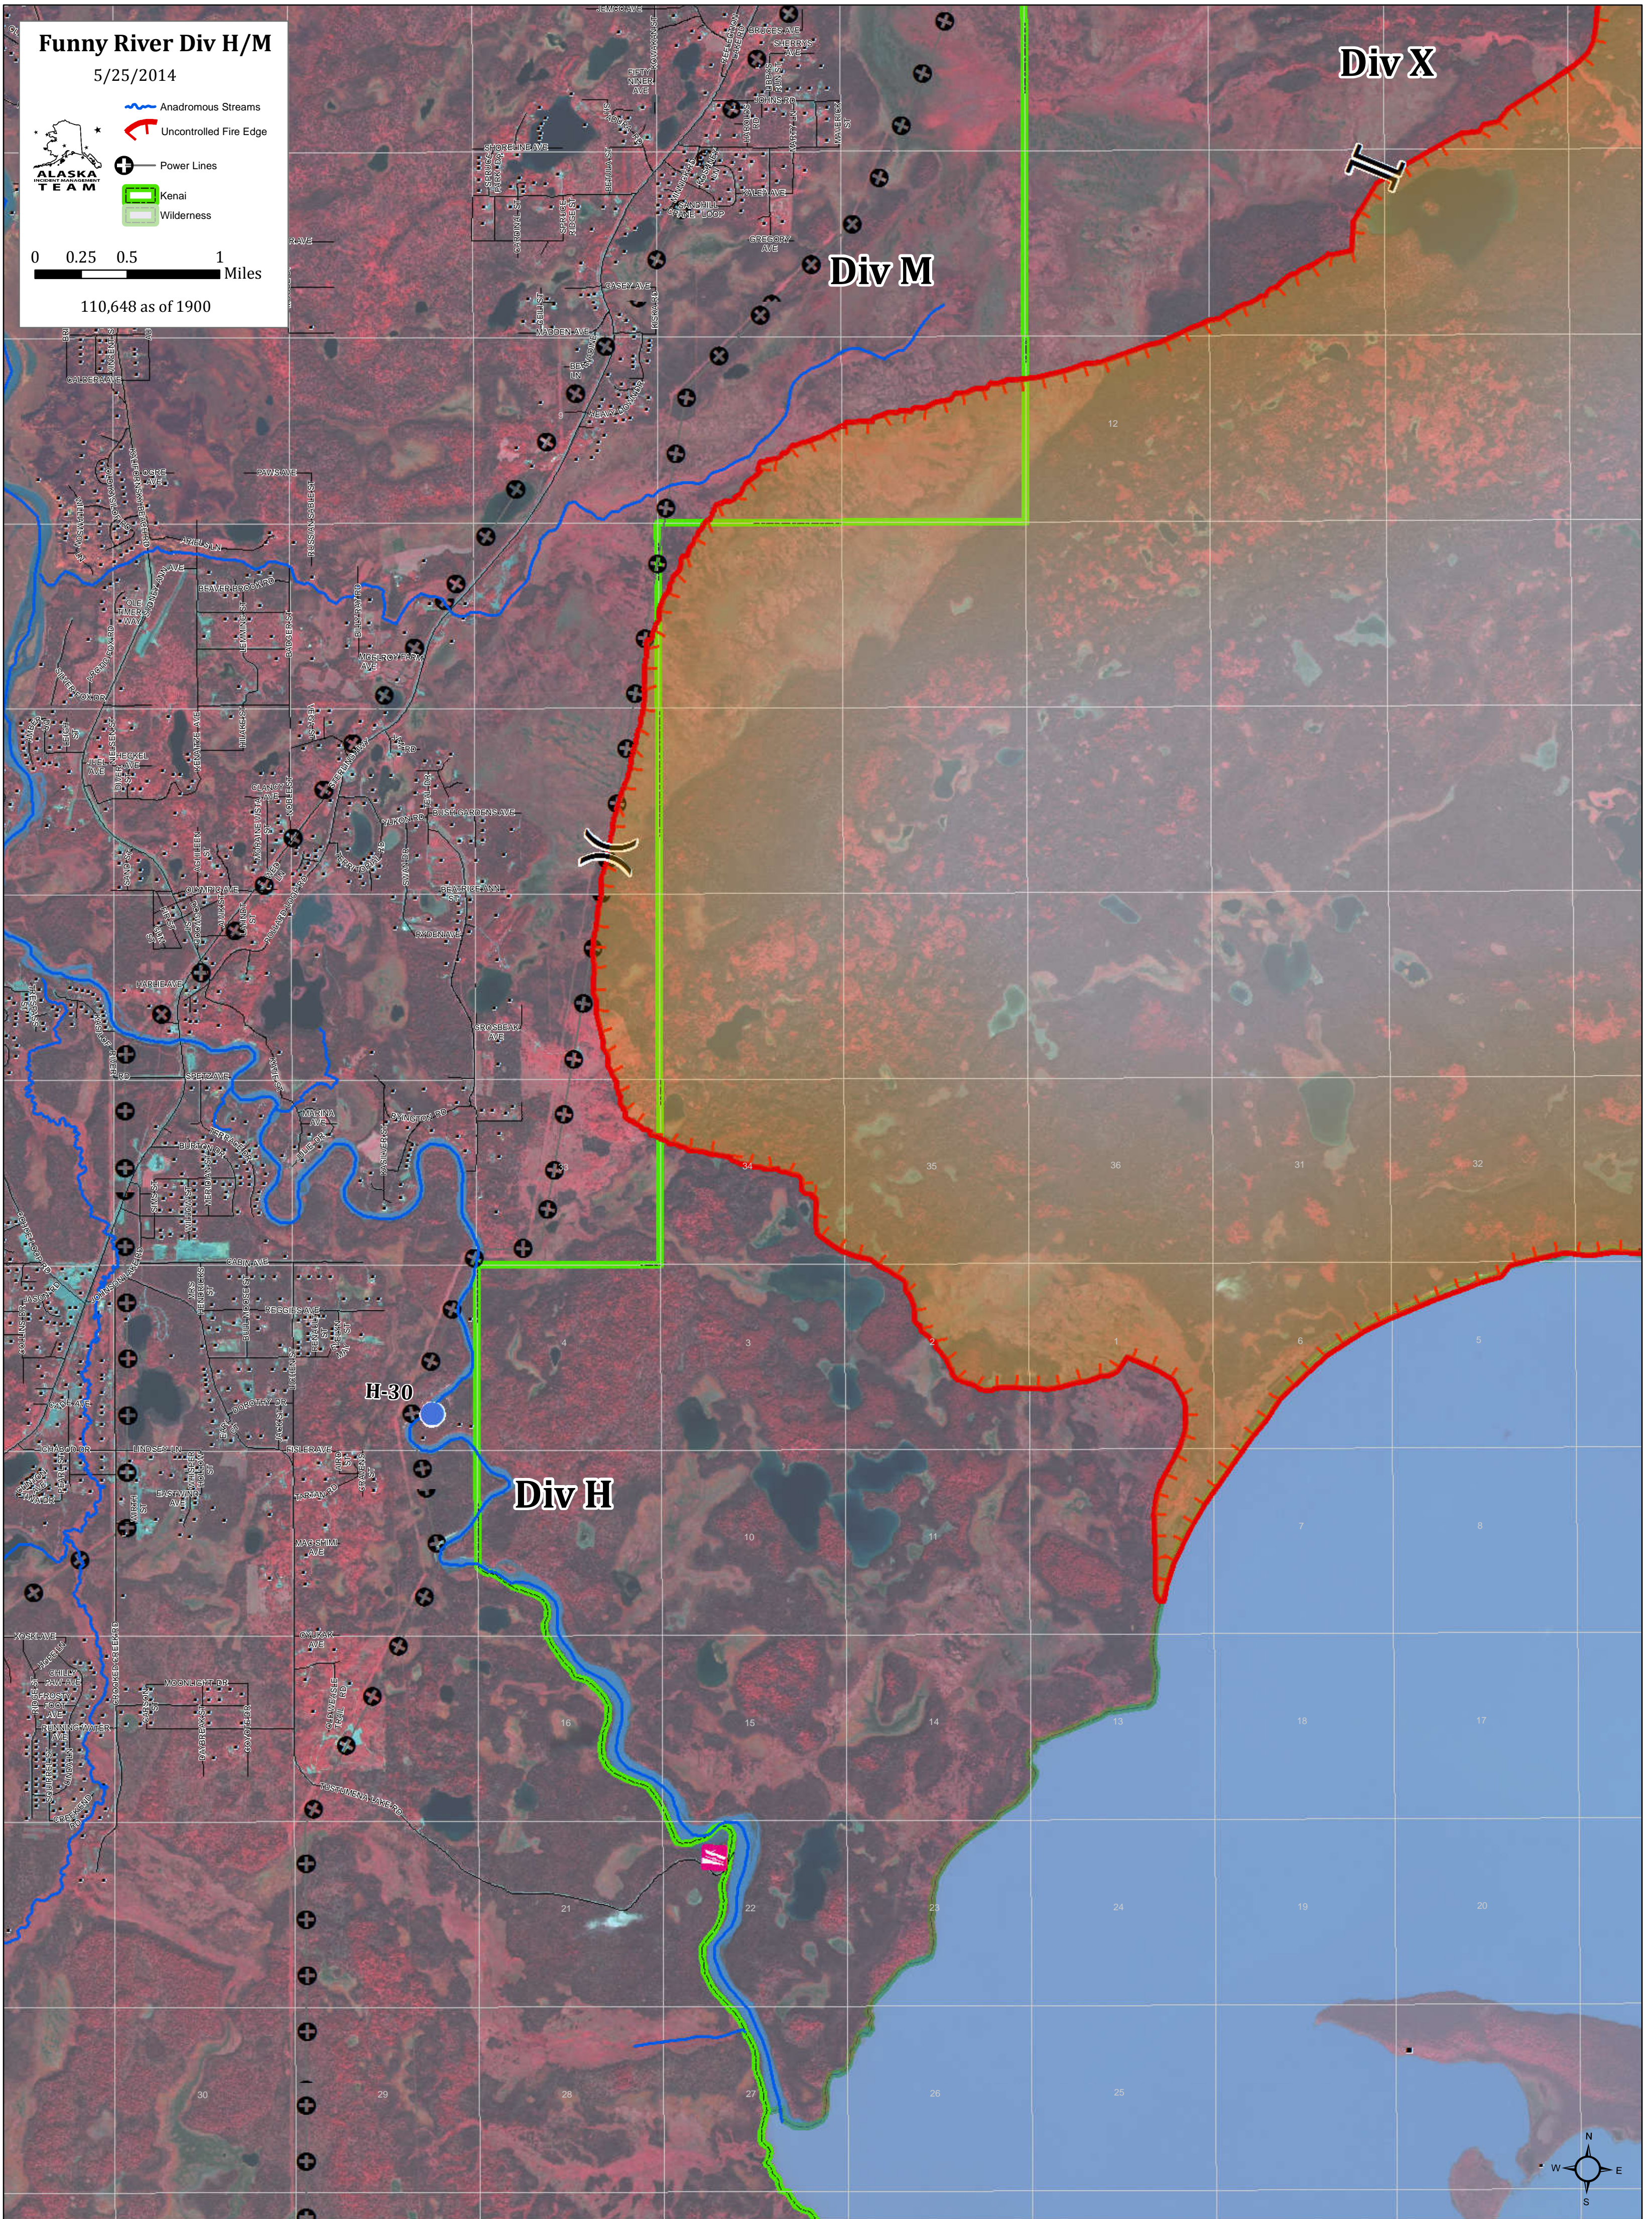

Funny River Div H/M

5/25/2014

-  Anadromous Streams
-  Uncontrolled Fire Edge
-  Power Lines
-  Kenai
-  Wilderness

0 0.25 0.5 1 Miles

110,648 as of 1900

Div X

Div M

H-30

Div H