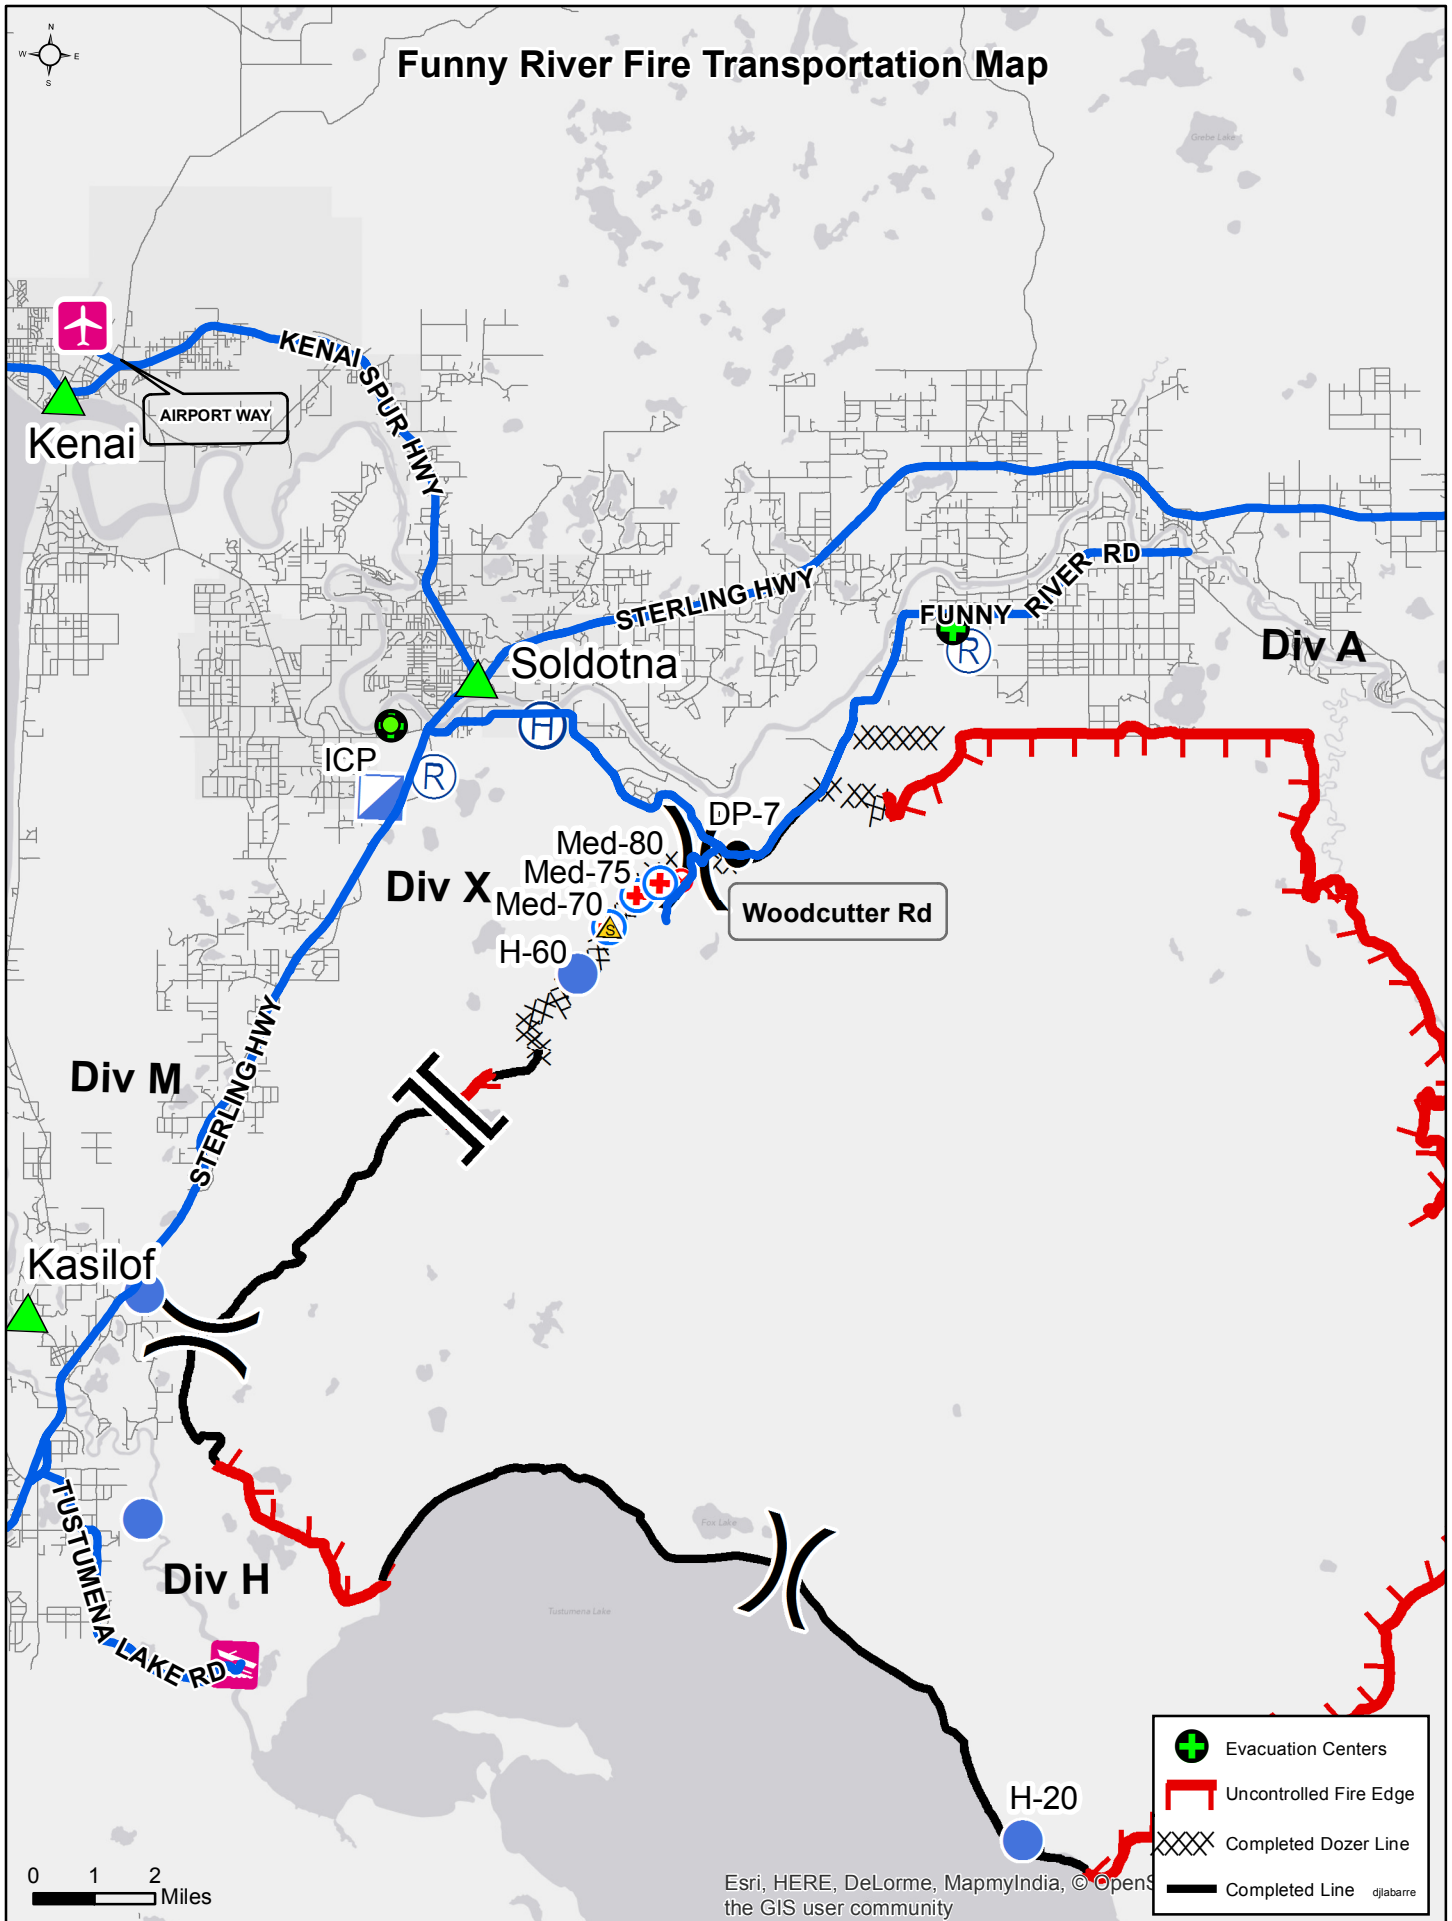

Funny River Fire Transportation Map

- Evacuation Centers
- Uncontrolled Fire Edge
- Completed Dozer Line
- Completed Line