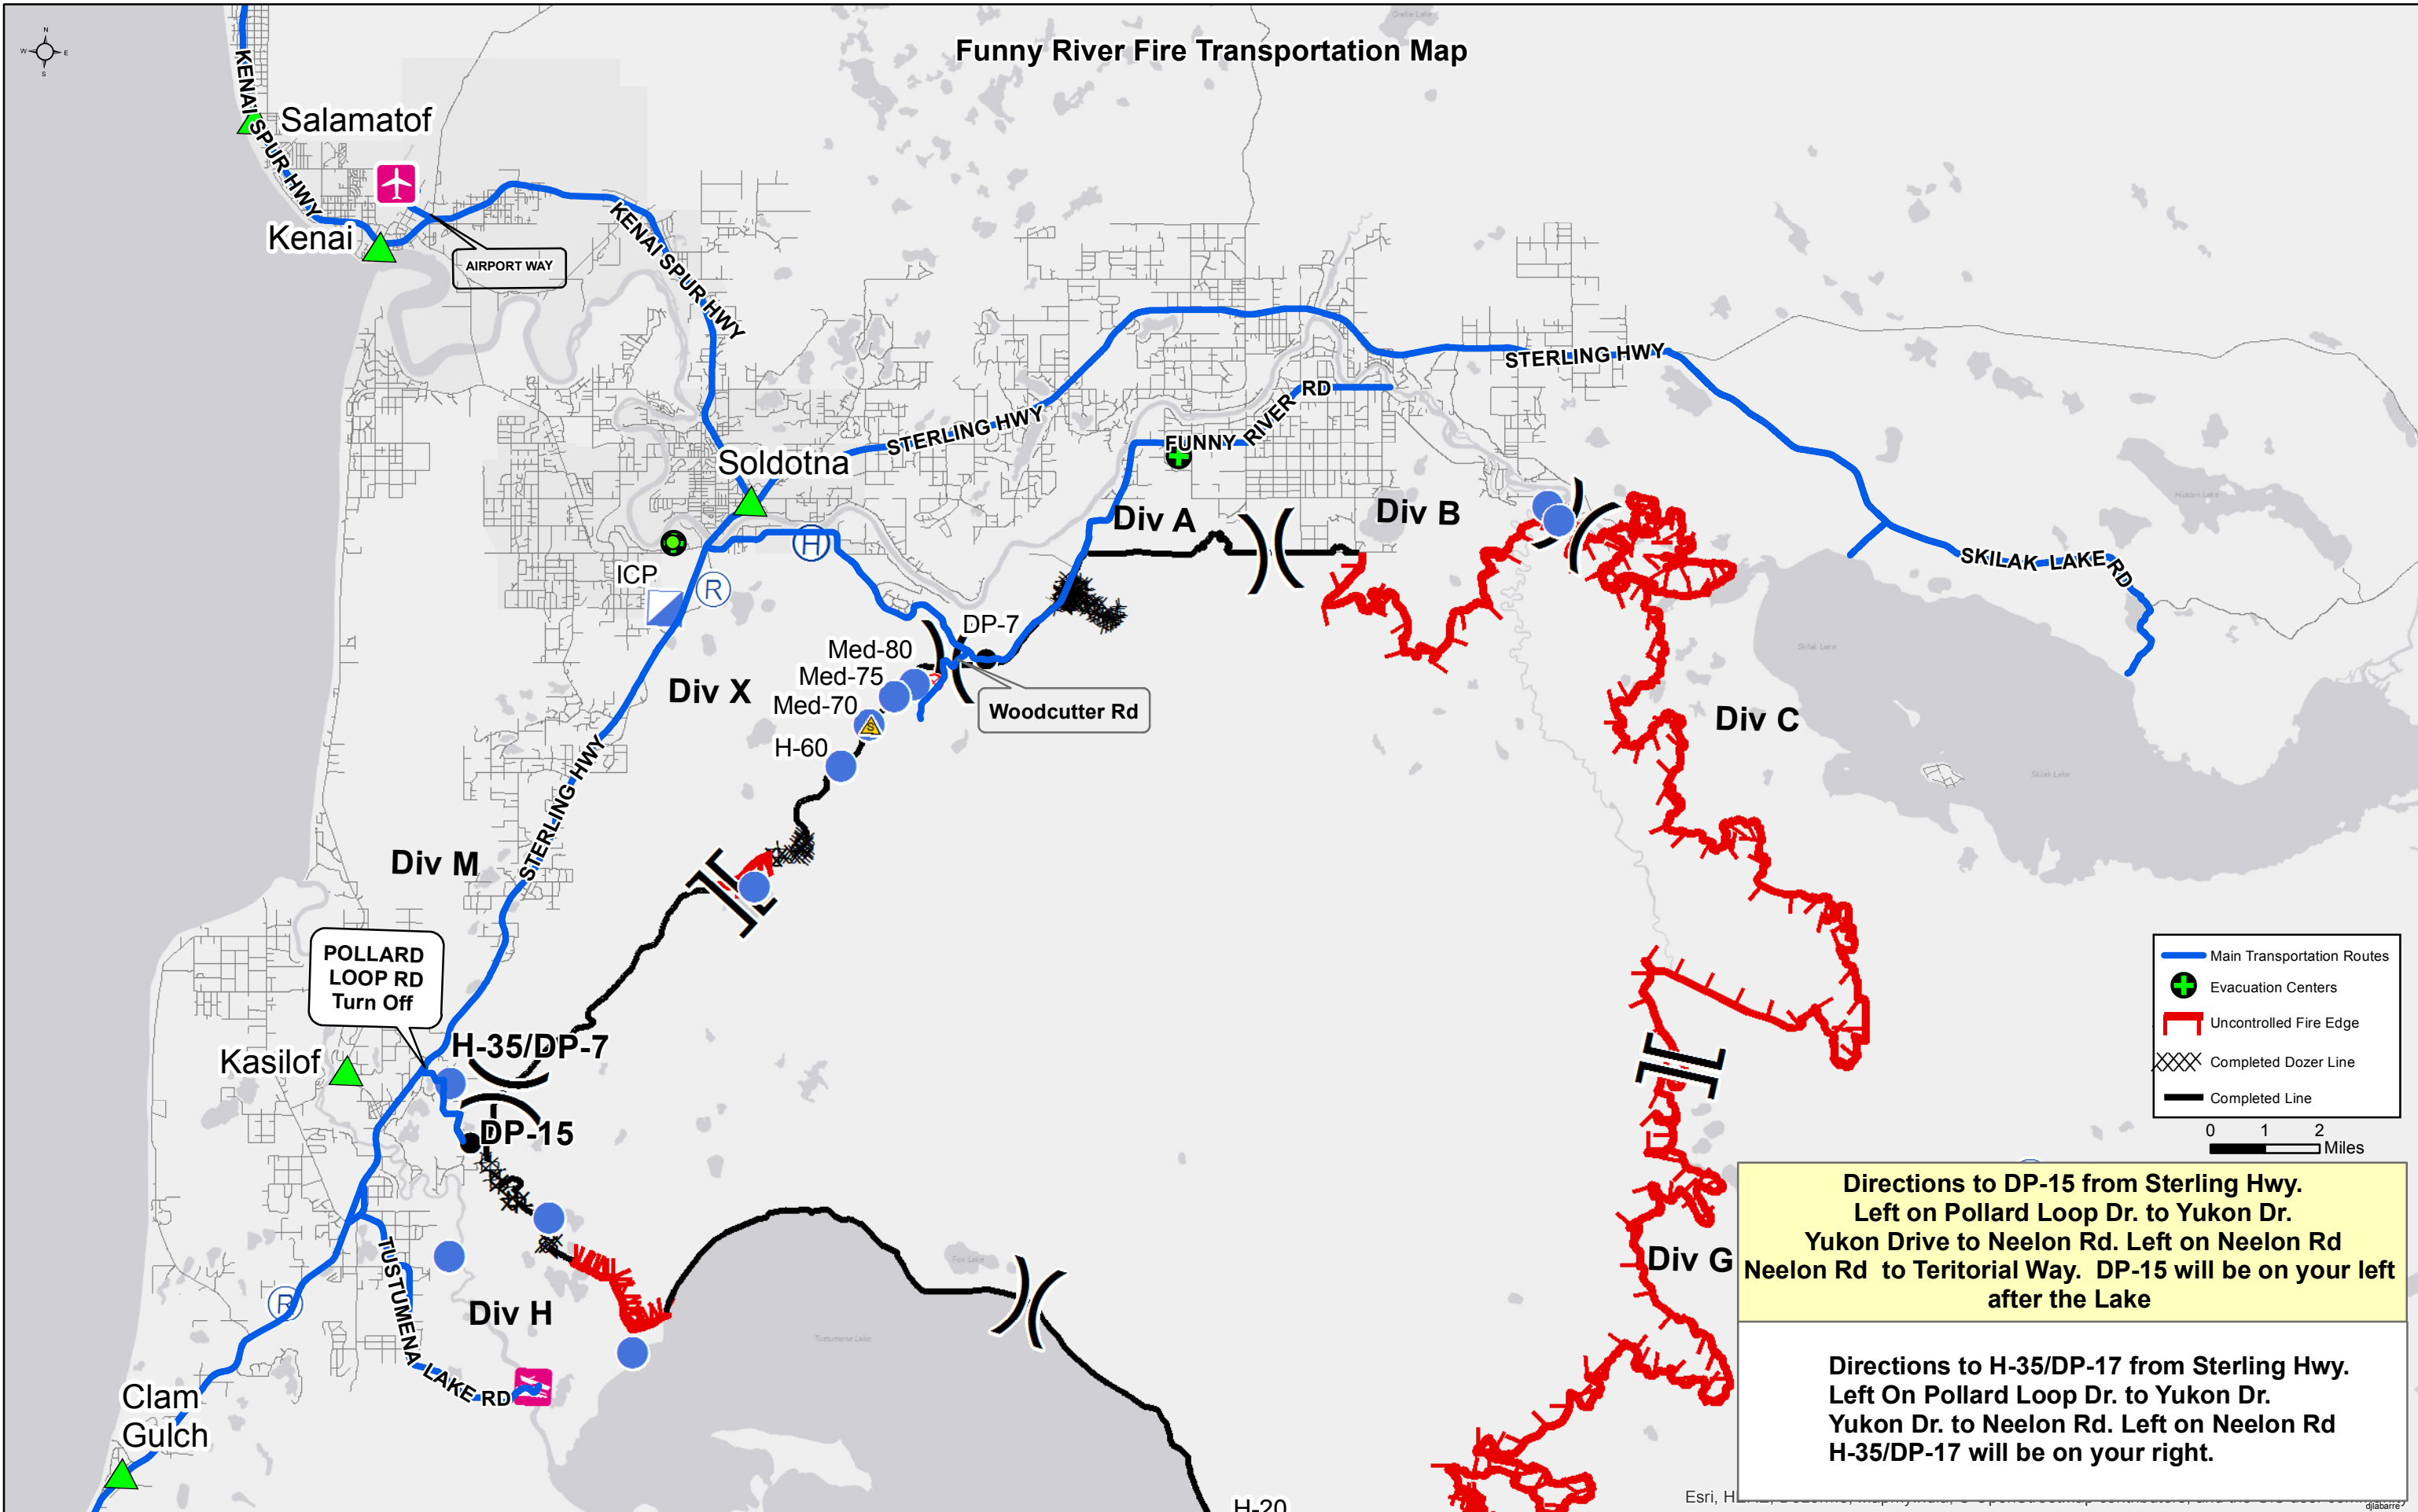

Funny River Fire Transportation Map

Directions to DP-15 from Sterling Hwy.
 Left on Pollard Loop Dr. to Yukon Dr.
 Yukon Drive to Neelon Rd. Left on Neelon Rd
 Neelon Rd to Territorial Way. DP-15 will be on your left
 after the Lake

Directions to H-35/DP-17 from Sterling Hwy.
 Left On Pollard Loop Dr. to Yukon Dr.
 Yukon Dr. to Neelon Rd. Left on Neelon Rd
 H-35/DP-17 will be on your right.