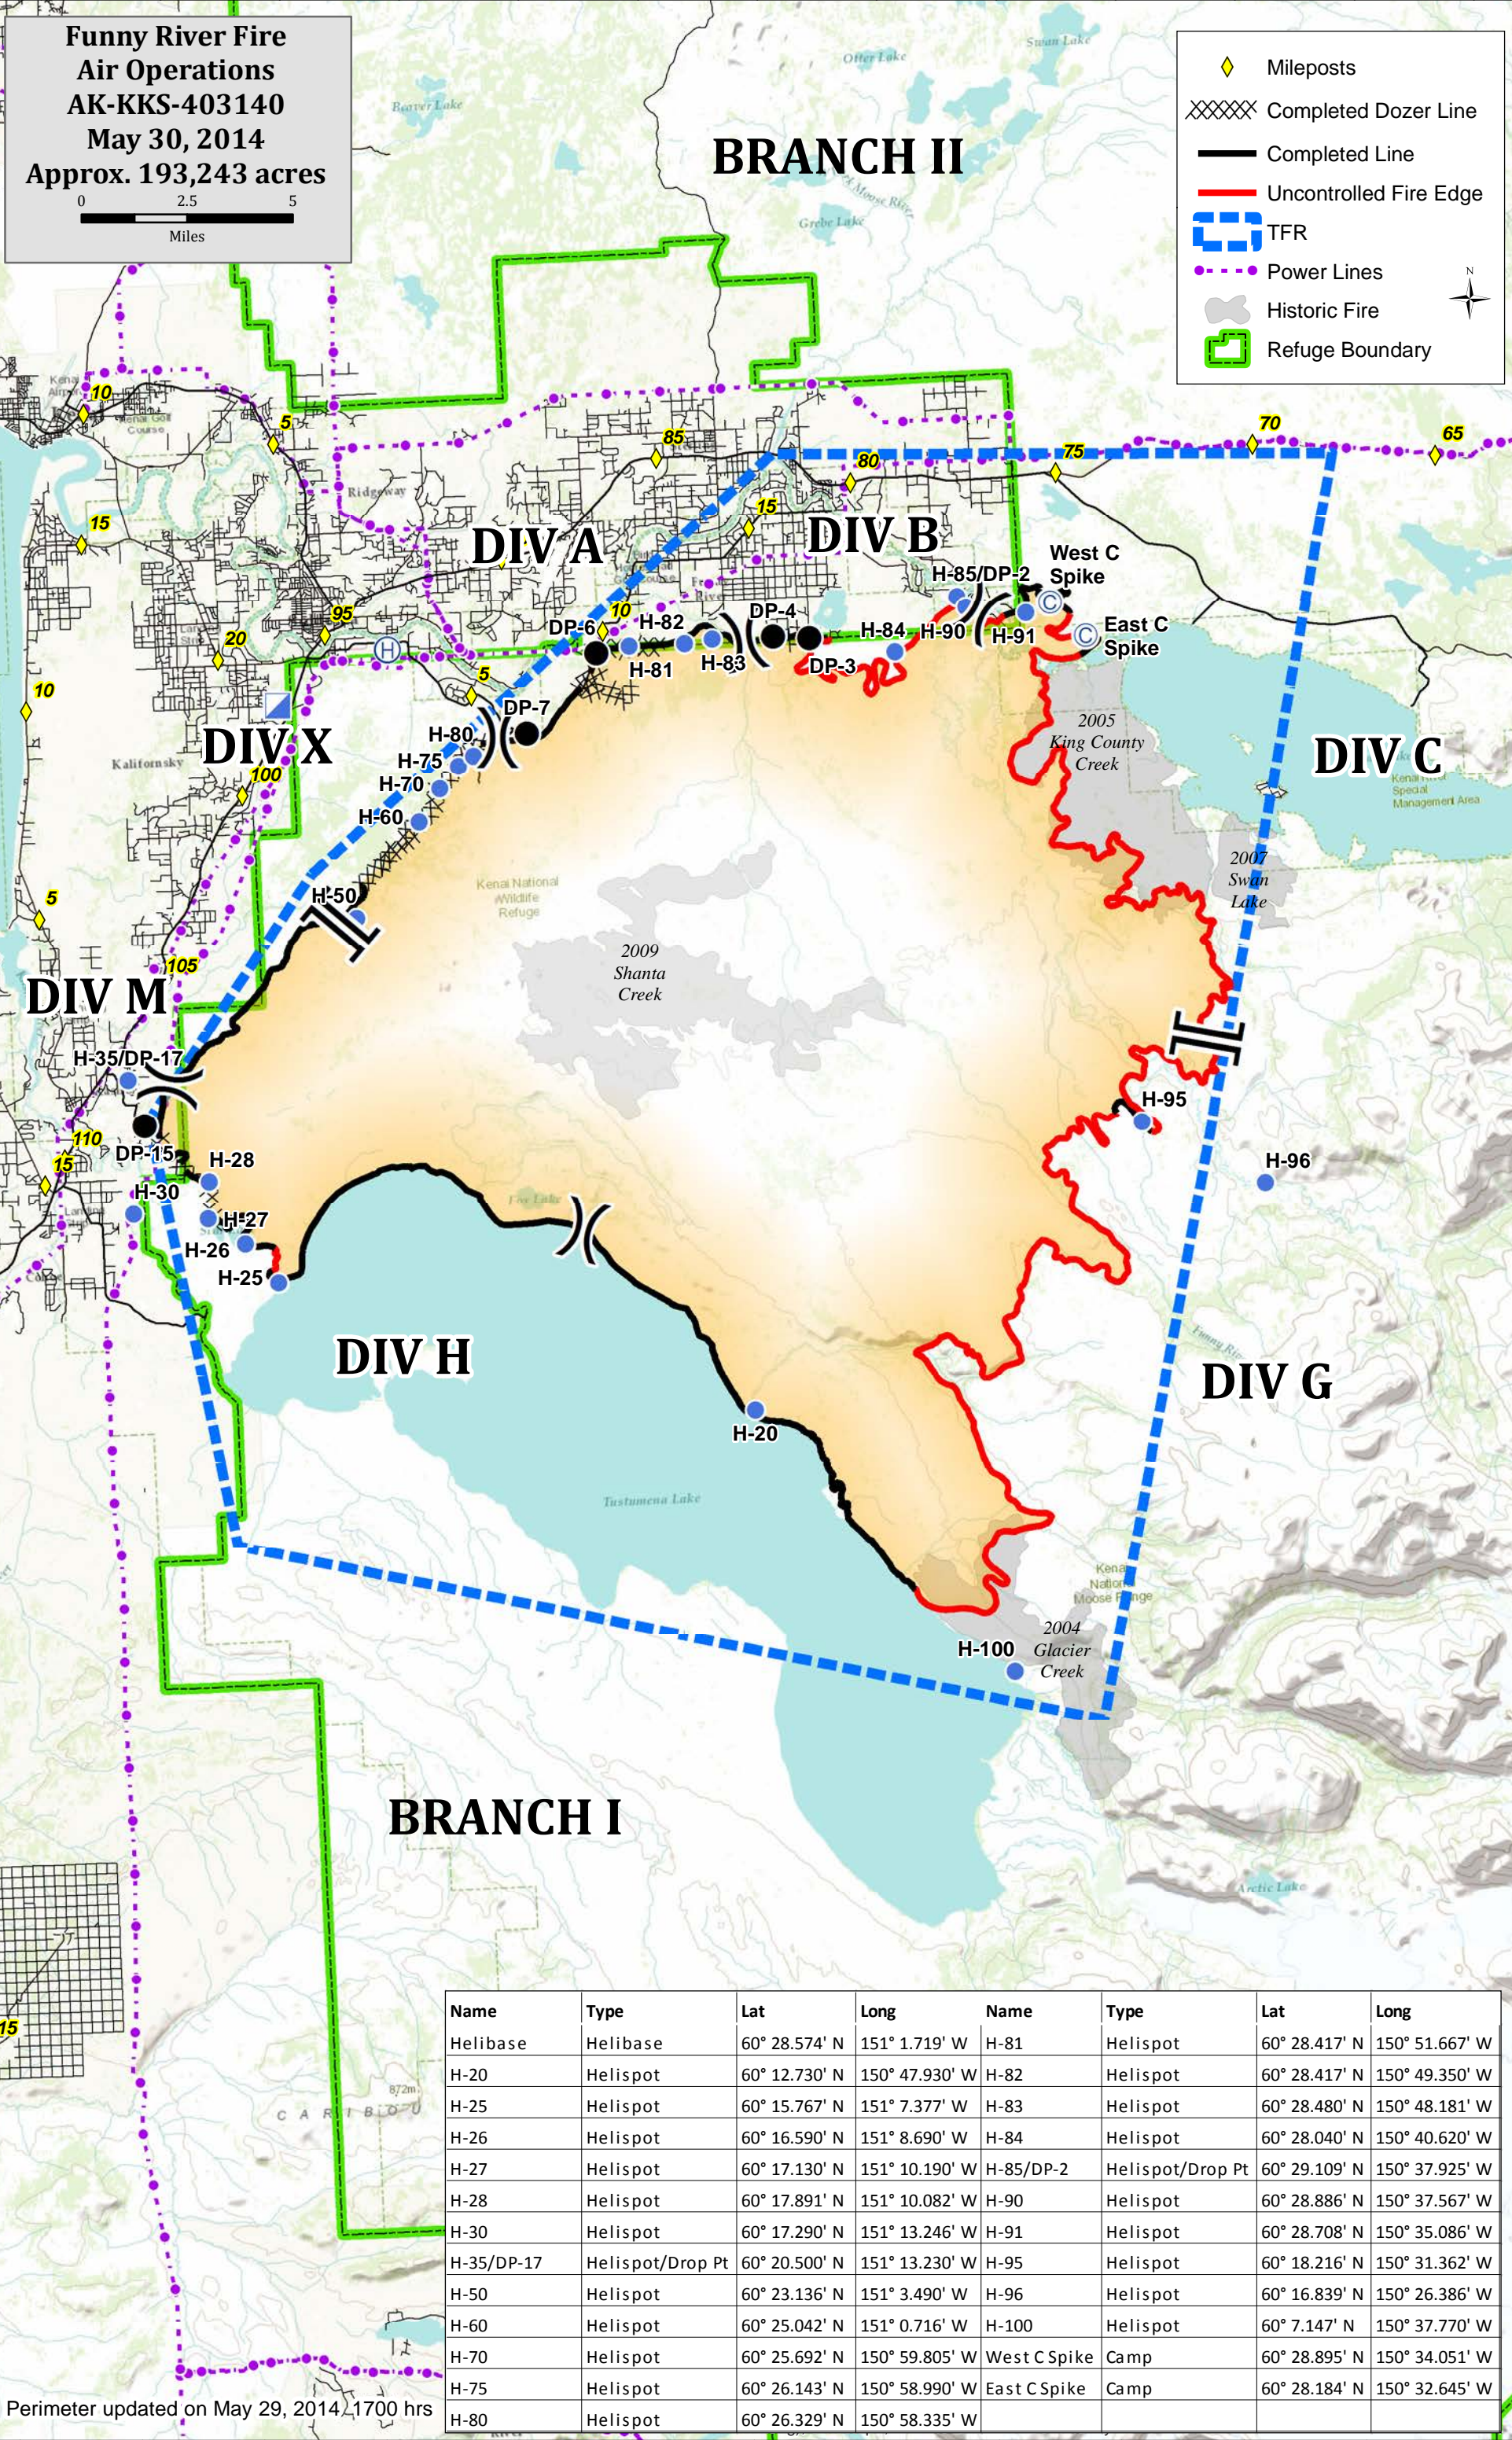

151°15'0"W 151°10'0"W 151°5'0"W 151°0'0"W 150°55'0"W 150°50'0"W 150°45'0"W 150°40'0"W 150°35'0"W 150°30'0"W 150°25'0"W 150°20'0"W 150°15'0"W

Name	Type	Lat	Long	Name	Type	Lat	Long
Helibase	Helibase	60° 28.574' N	151° 1.719' W	H-81	Helispot	60° 28.417' N	150° 51.667' W
H-20	Helispot	60° 12.730' N	150° 47.930' W	H-82	Helispot	60° 28.417' N	150° 49.350' W
H-25	Helispot	60° 15.767' N	151° 7.377' W	H-83	Helispot	60° 28.480' N	150° 48.181' W
H-26	Helispot	60° 16.590' N	151° 8.690' W	H-84	Helispot	60° 28.040' N	150° 40.620' W
H-27	Helispot	60° 17.130' N	151° 10.190' W	H-85/DP-2	Helispot/Drop Pt	60° 29.109' N	150° 37.925' W
H-28	Helispot	60° 17.891' N	151° 10.082' W	H-90	Helispot	60° 28.886' N	150° 37.567' W
H-30	Helispot	60° 17.290' N	151° 13.246' W	H-91	Helispot	60° 28.708' N	150° 35.086' W
H-35/DP-17	Helispot/Drop Pt	60° 20.500' N	151° 13.230' W	H-95	Helispot	60° 18.216' N	150° 31.362' W
H-50	Helispot	60° 23.136' N	151° 3.490' W	H-96	Helispot	60° 16.839' N	150° 26.386' W
H-60	Helispot	60° 25.042' N	151° 0.716' W	H-100	Helispot	60° 7.147' N	150° 37.770' W
H-70	Helispot	60° 25.692' N	150° 59.805' W	West C Spike	Camp	60° 28.895' N	150° 34.051' W
H-75	Helispot	60° 26.143' N	150° 58.990' W	East C Spike	Camp	60° 28.184' N	150° 32.645' W
H-80	Helispot	60° 26.329' N	150° 58.335' W				

151°20'0"W 151°15'0"W 151°10'0"W 151°5'0"W 151°0'0"W 150°55'0"W 150°50'0"W 150°45'0"W 150°40'0"W 150°35'0"W 150°30'0"W 150°25'0"W 150°20'0"W