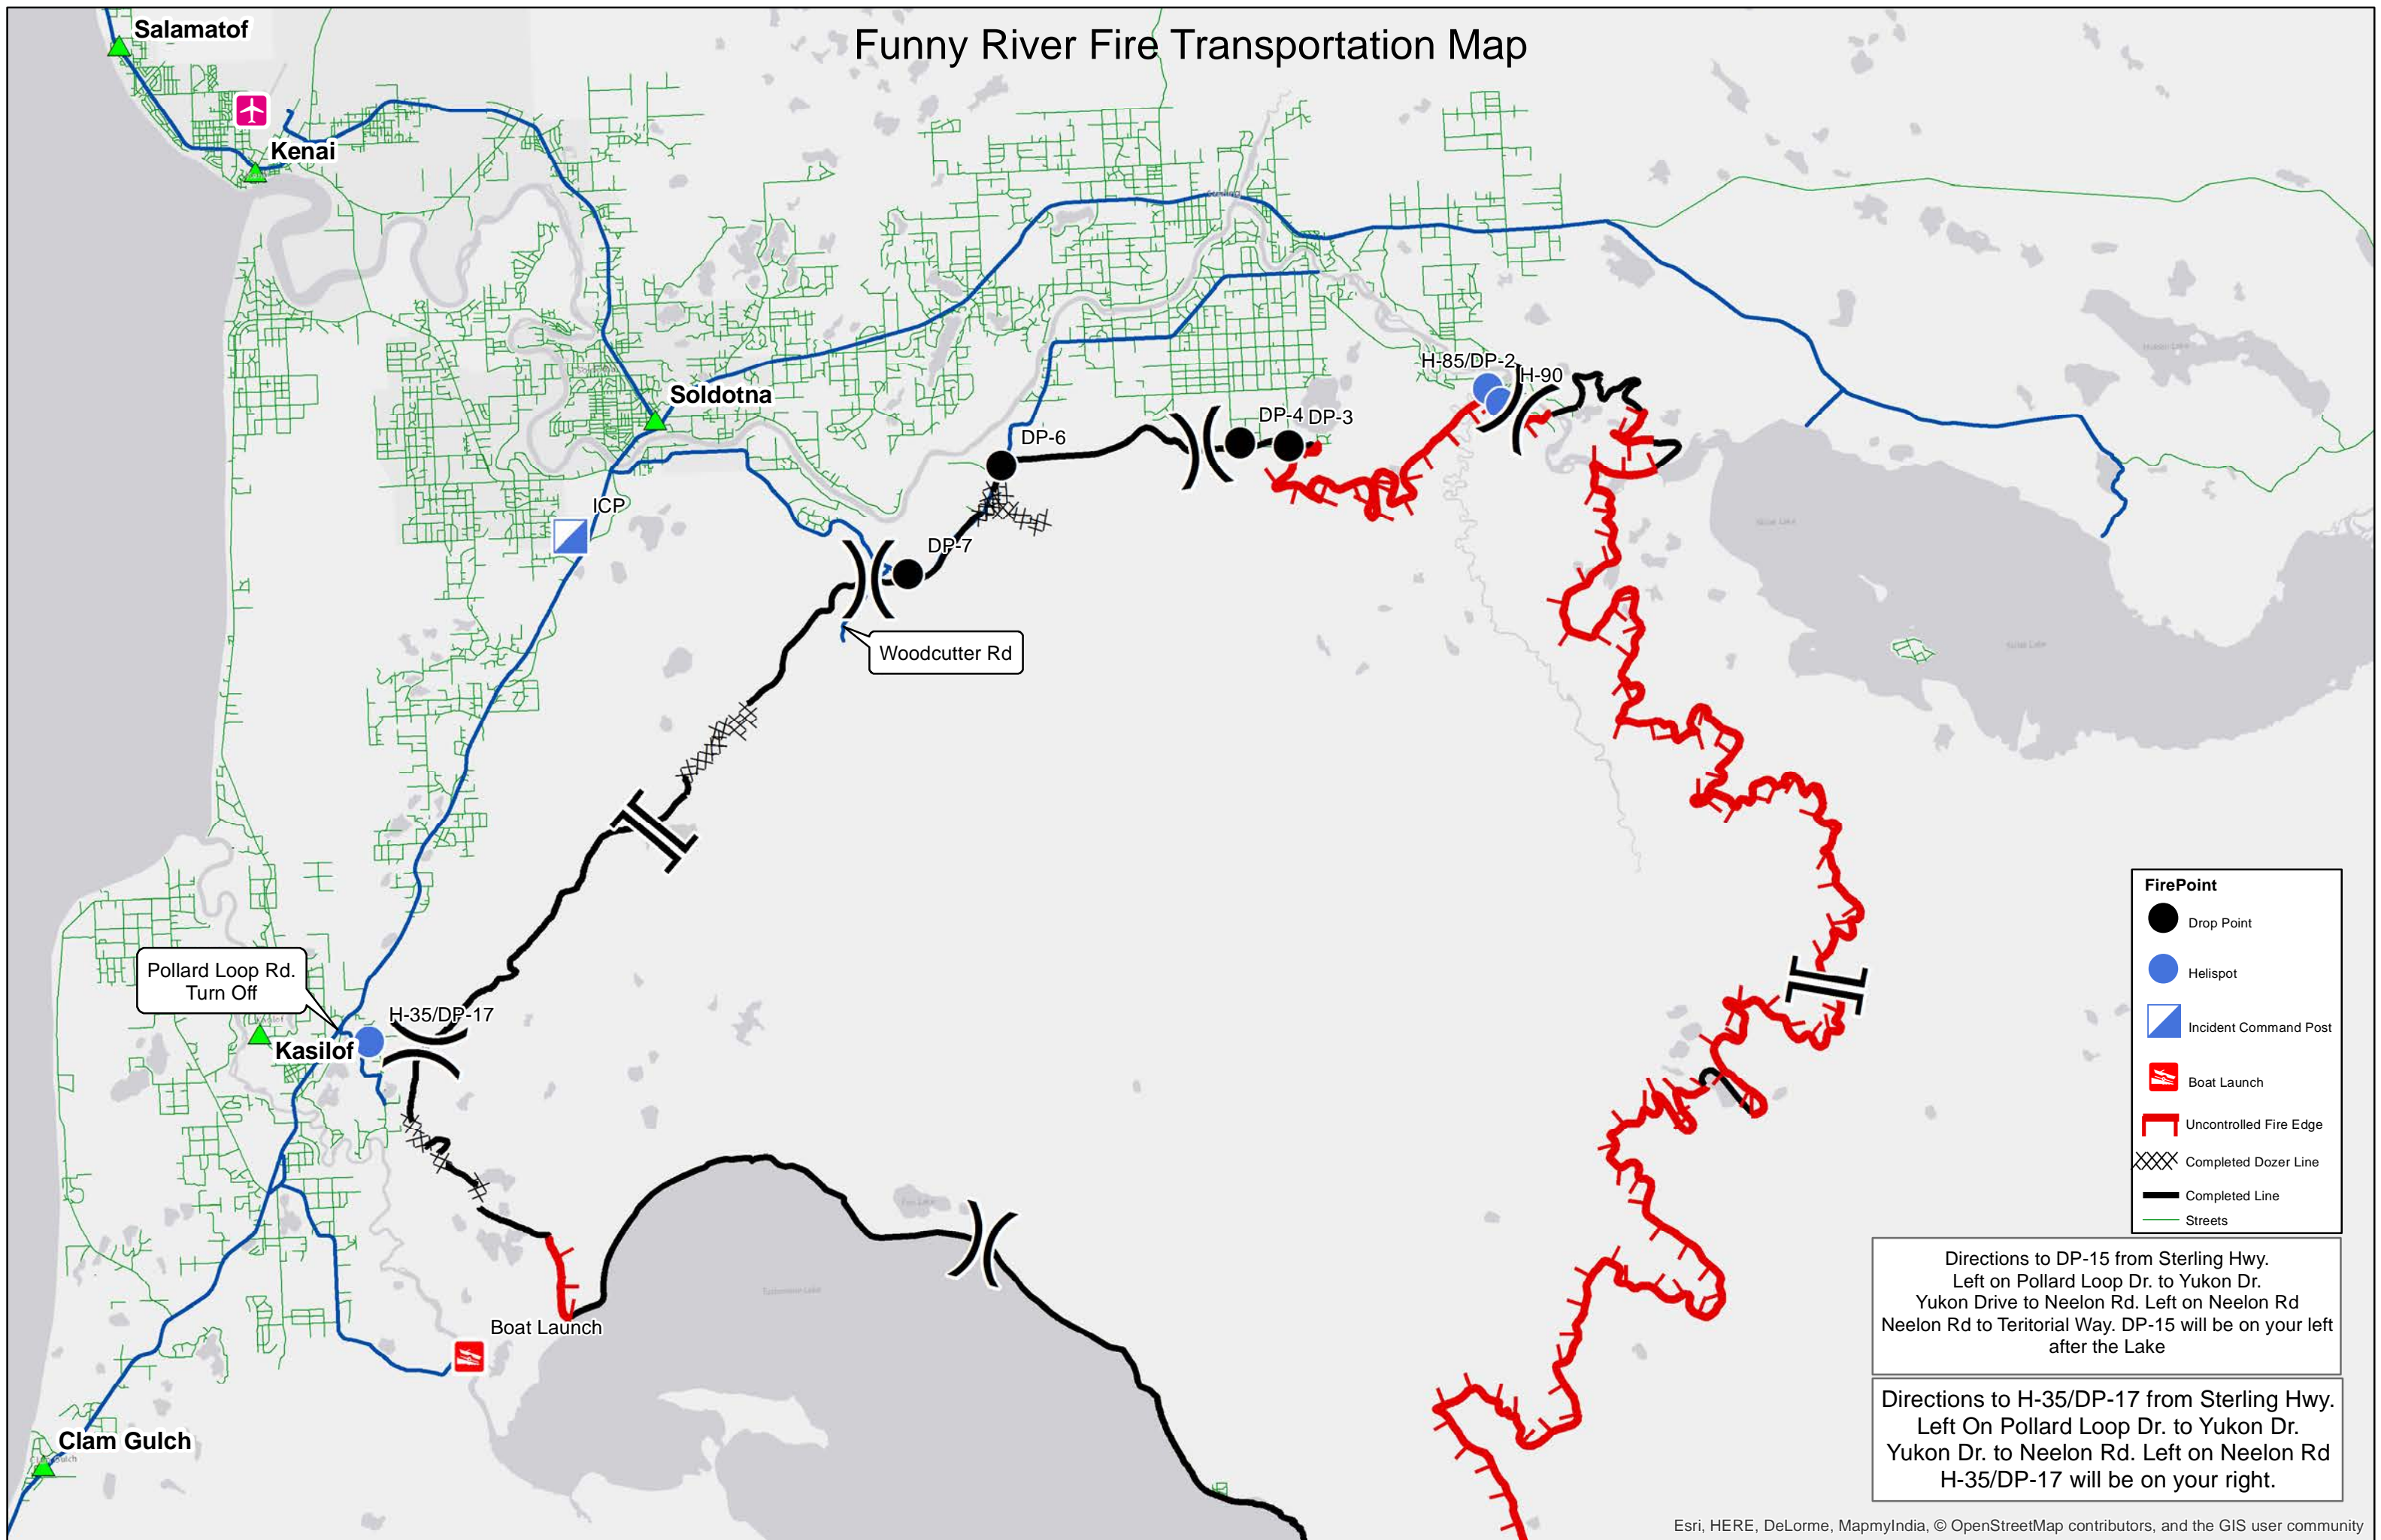

Funny River Fire Transportation Map

FirePoint

- Drop Point
- Helispot
- ▢ Incident Command Post
- 🚤 Boat Launch
- 🔥 Uncontrolled Fire Edge
- ⊗ Completed Dozer Line
- Completed Line
- Streets

Directions to DP-15 from Sterling Hwy.
 Left on Pollard Loop Dr. to Yukon Dr.
 Yukon Drive to Neelon Rd. Left on Neelon Rd
 Neelon Rd to Territorial Way. DP-15 will be on your left
 after the Lake

Directions to H-35/DP-17 from Sterling Hwy.
 Left On Pollard Loop Dr. to Yukon Dr.
 Yukon Dr. to Neelon Rd. Left on Neelon Rd
 H-35/DP-17 will be on your right.