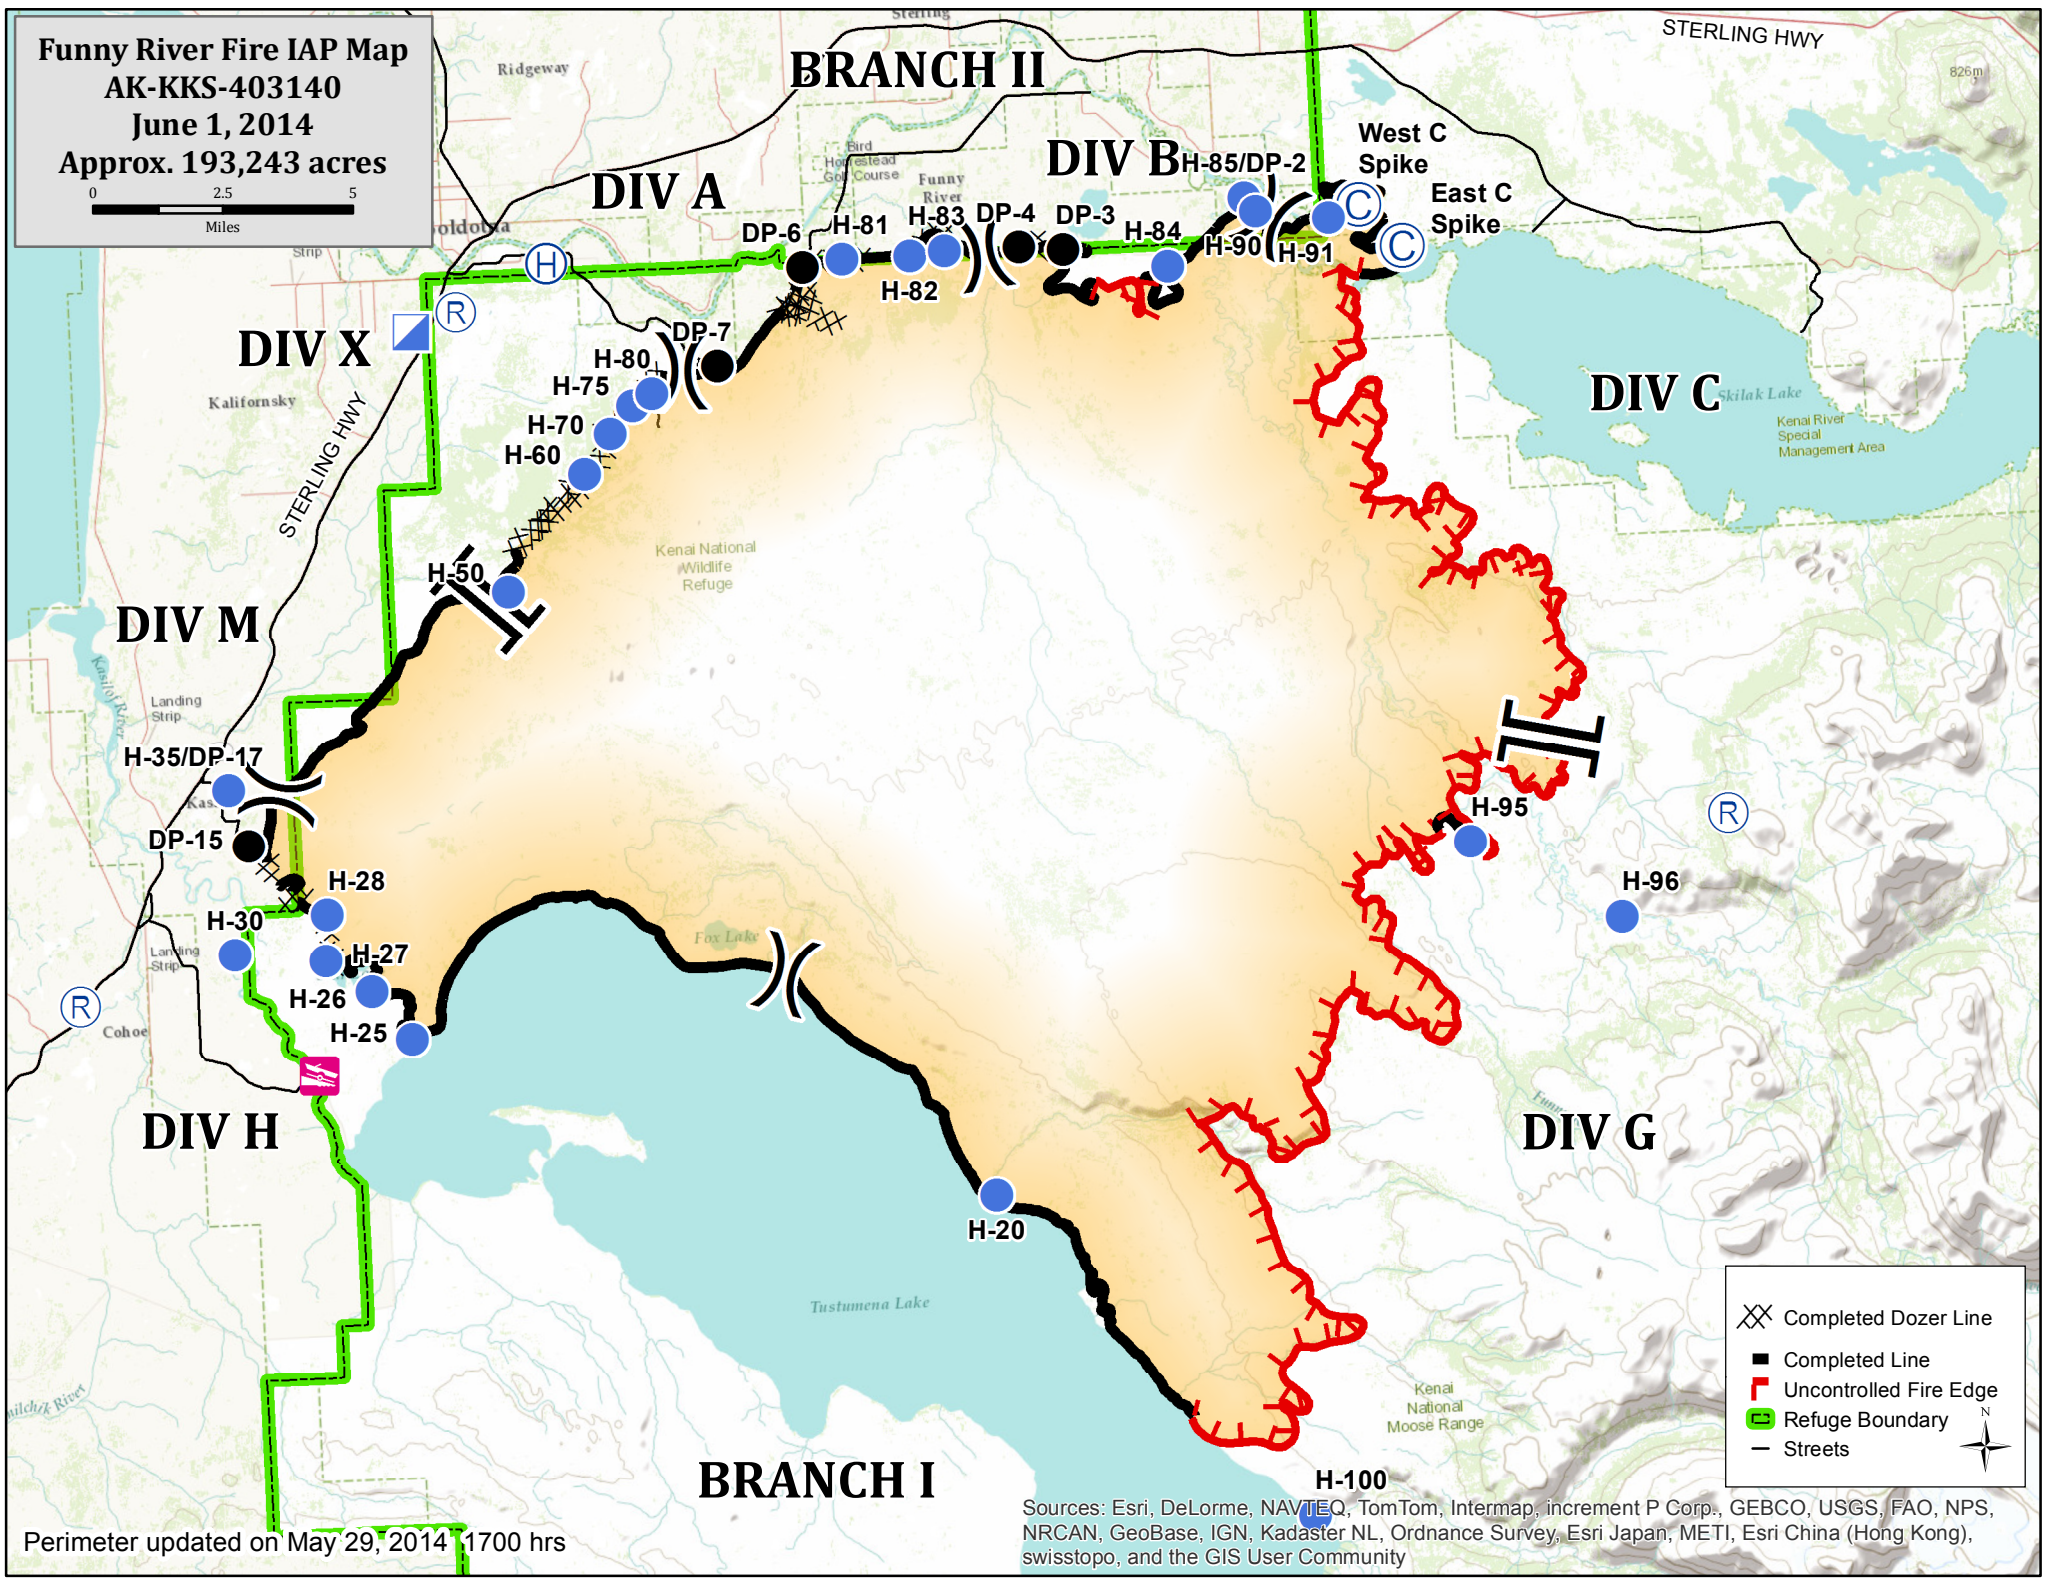

Funny River Fire IAP Map
AK-KKS-403140
June 1, 2014
Approx. 193,243 acres

Perimeter updated on May 29, 2014 1700 hrs

Sources: Esri, DeLorme, NAVTEQ, TomTom, Intermap, increment P Corp., GEBCO, USGS, FAO, NPS, NRCAN, GeoBase, IGN, Kadaster NL, Ordnance Survey, Esri Japan, METI, Esri China (Hong Kong), swisstopo, and the GIS User Community