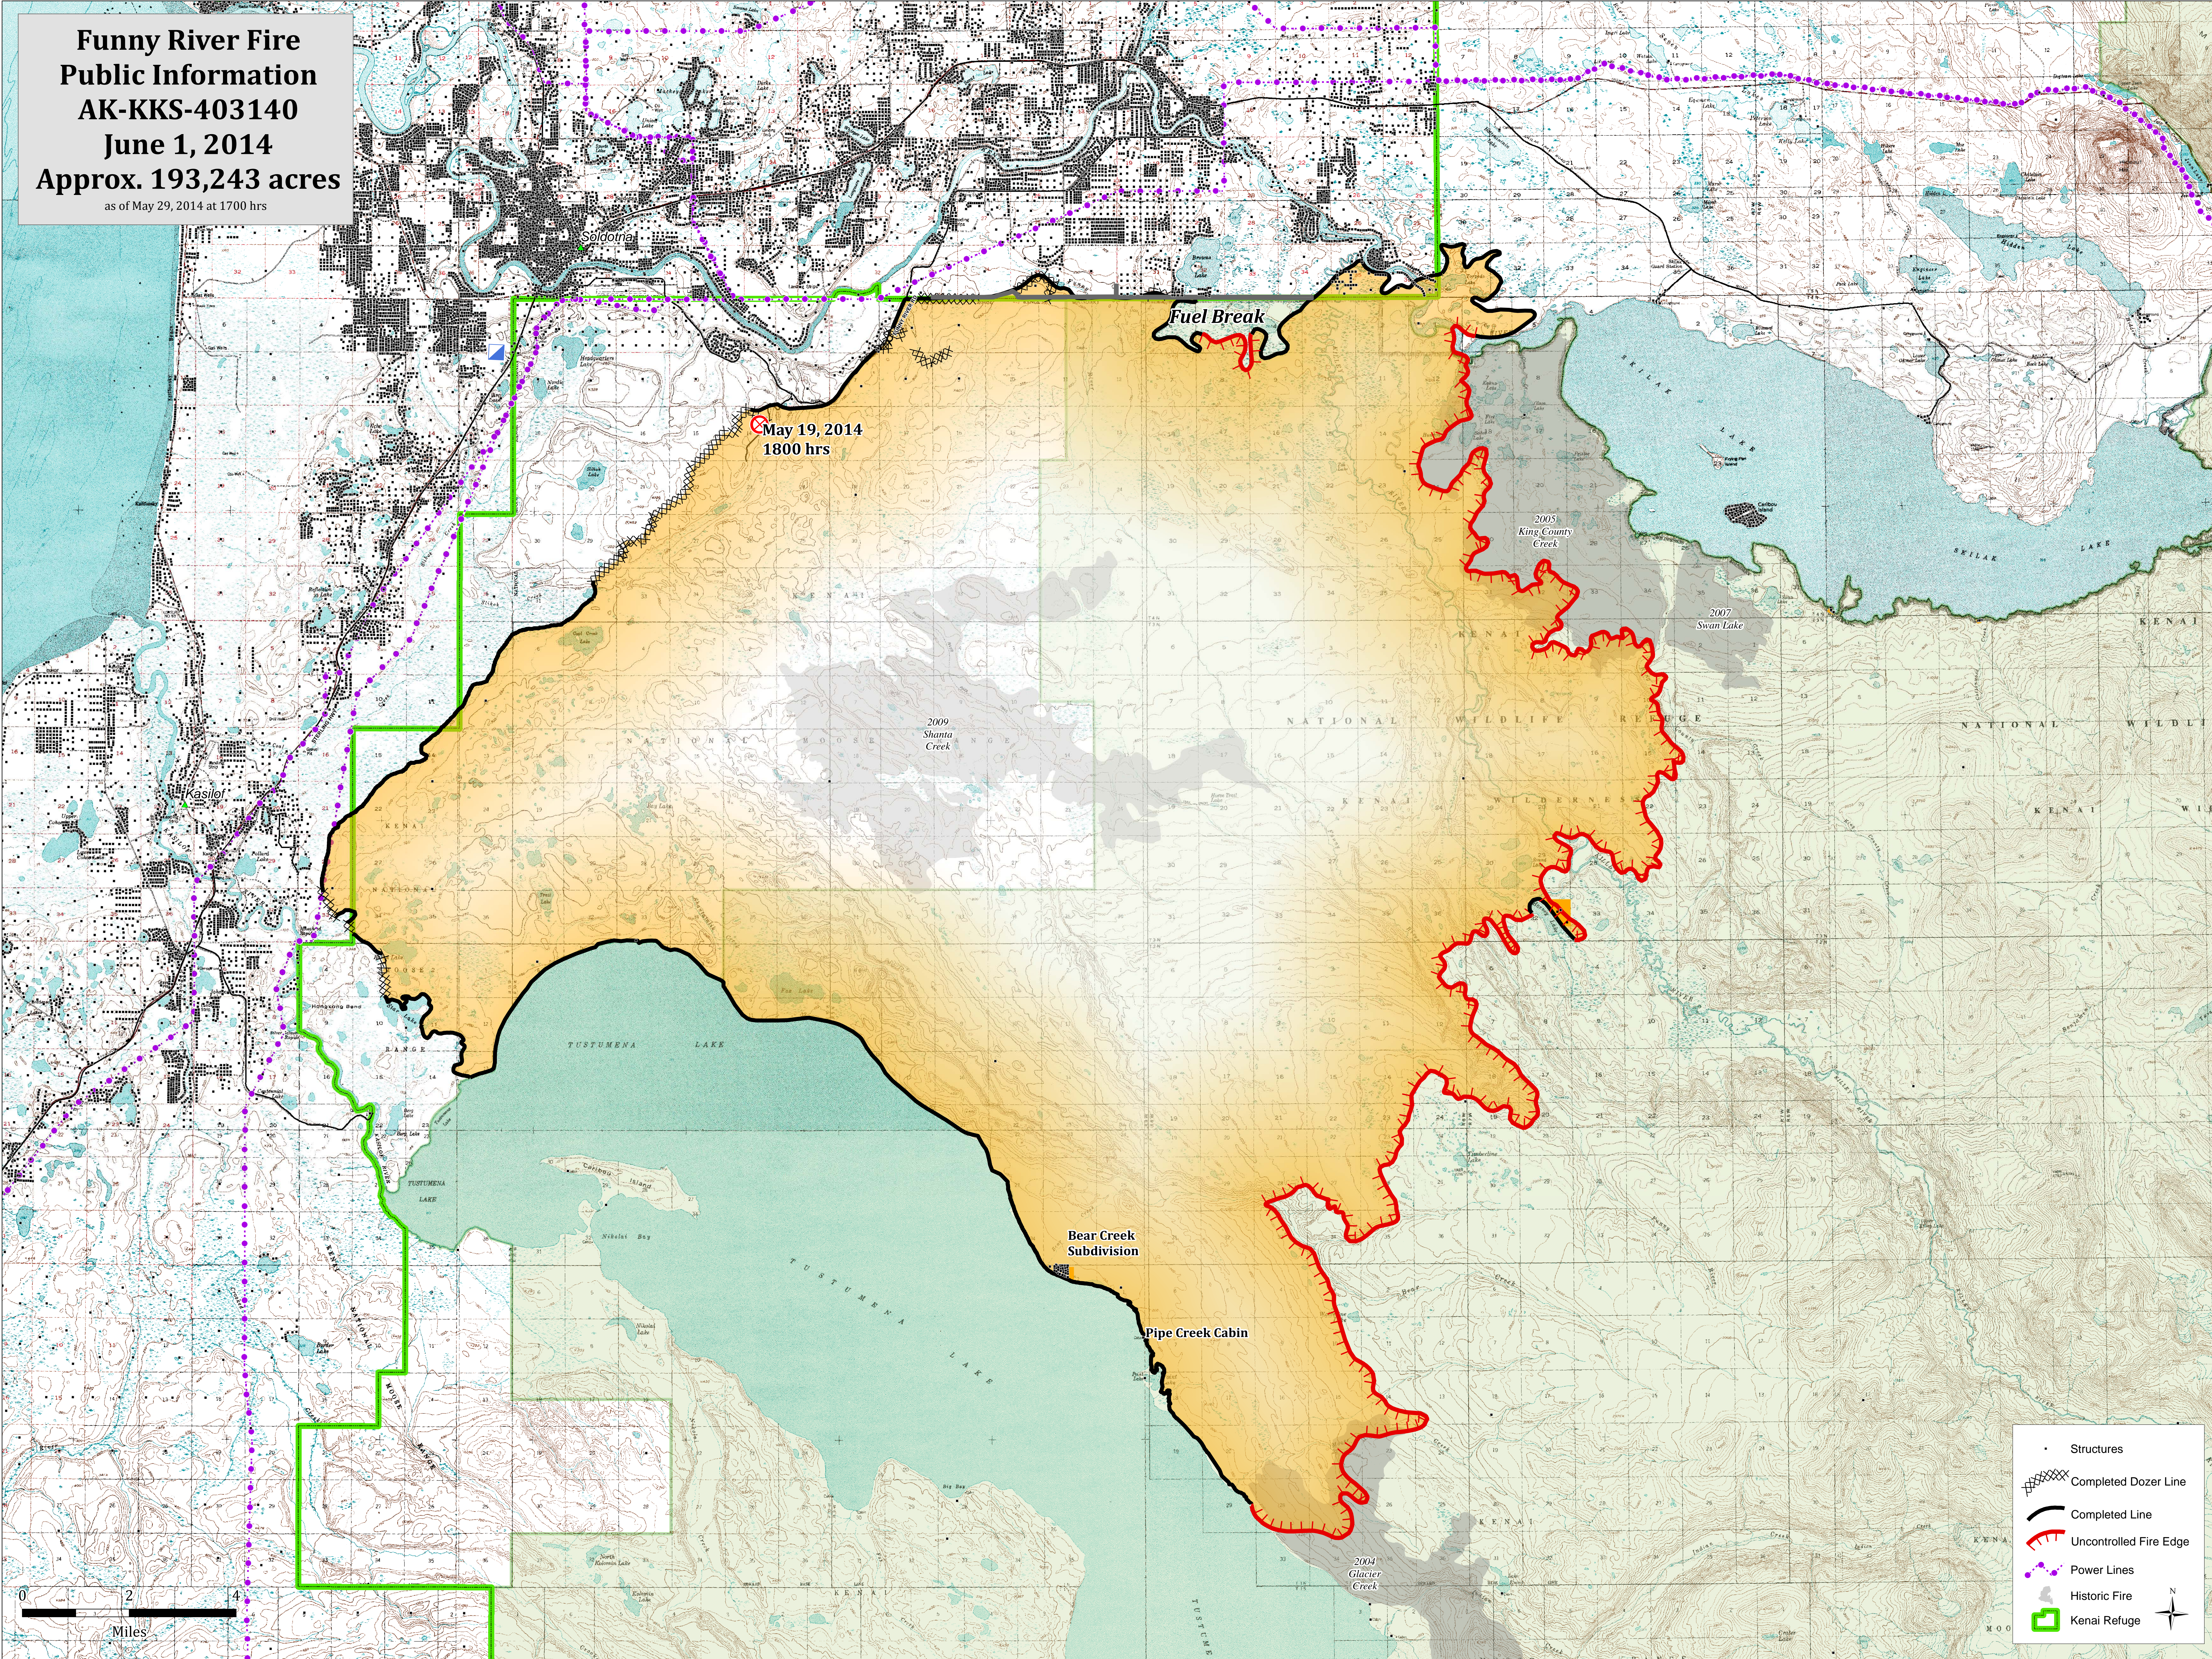

**Funny River Fire**  
**Public Information**  
**AK-KKS-403140**  
**June 1, 2014**  
**Approx. 193,243 acres**  
 as of May 29, 2014 at 1700 hrs

May 19, 2014  
 1800 hrs

Fuel Break

2005  
 King County  
 Creek

2007  
 Swan Lake

2009  
 Shanta  
 Creek

Bear Creek  
 Subdivision

Pipe Creek Cabin

2004  
 Glacier  
 Creek

- Structures
- ▨ Completed Dozer Line
- Completed Line
- Uncontrolled Fire Edge
- Power Lines
- Historic Fire
- Kenai Refuge

0 2 4  
 Miles