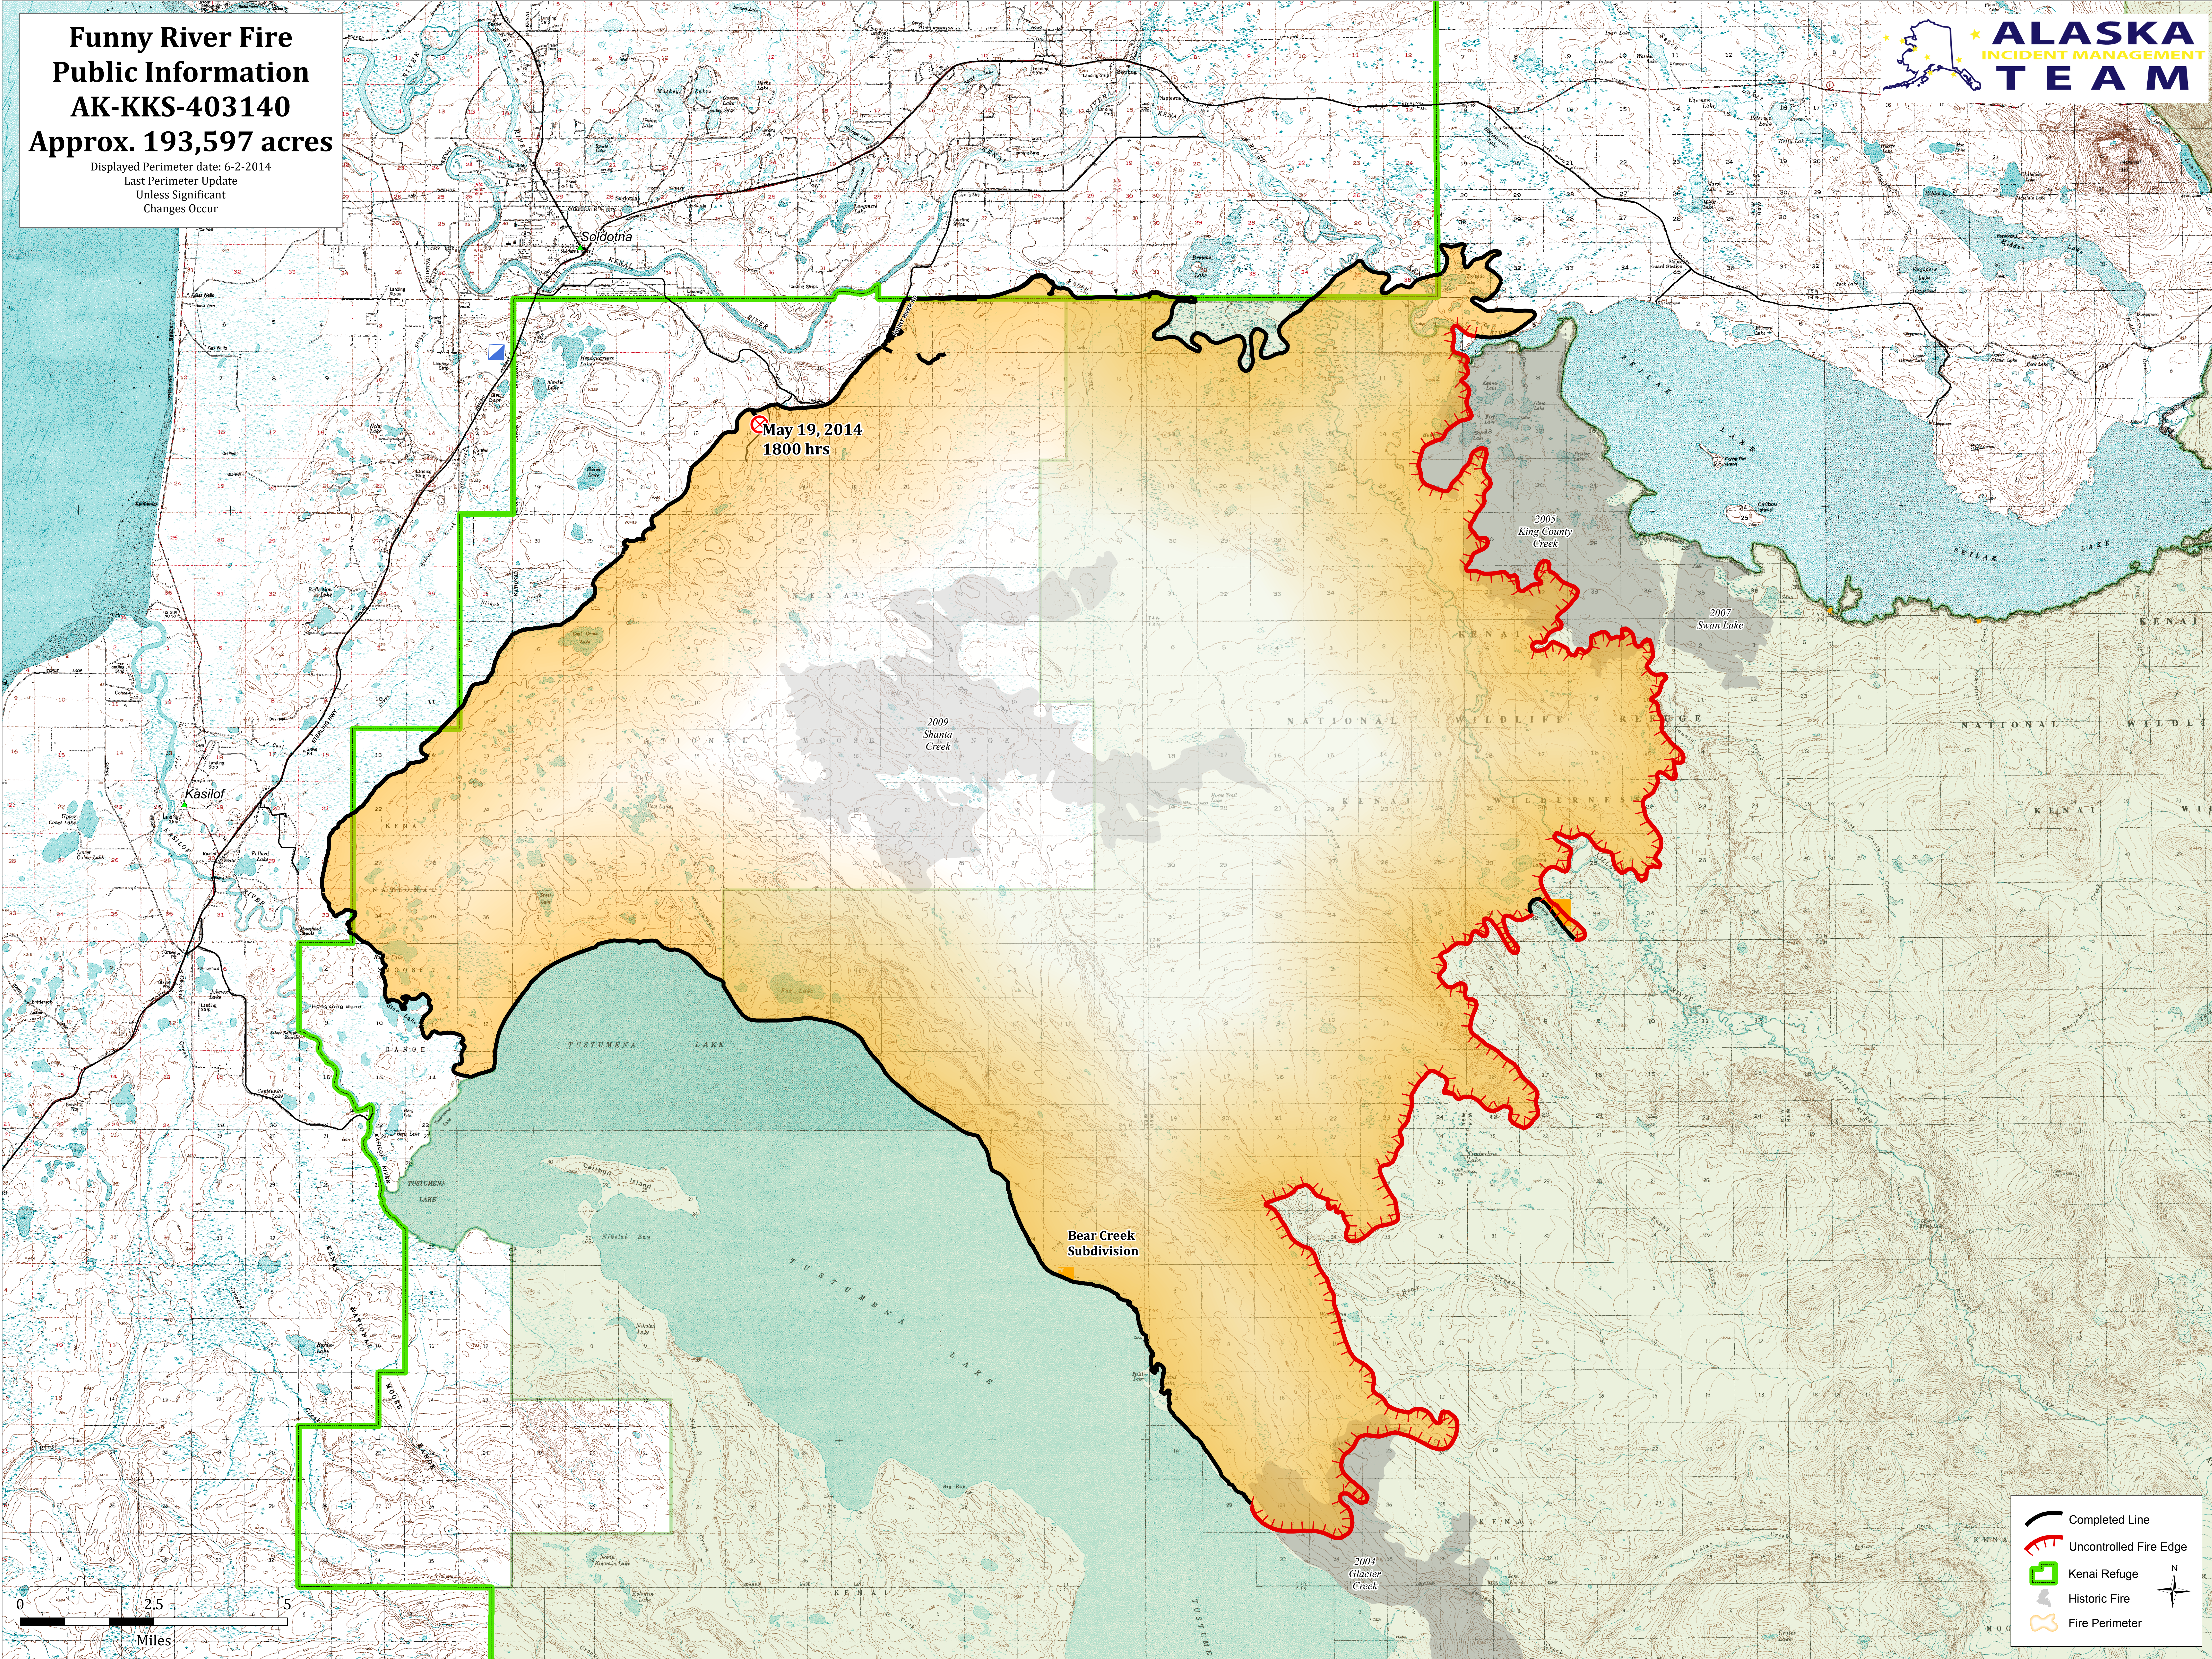

Funny River Fire
Public Information
AK-KKS-403140
Approx. 193,597 acres
Displayed Perimeter date: 6-2-2014
Last Perimeter Update
Unless Significant
Changes Occur

May 19, 2014
1800 hrs

Bear Creek
Subdivision

2005
King County
Creek

2007
Swan Lake

2009
Shanta
Creek

2004
Glacier
Creek

- Completed Line
- Uncontrolled Fire Edge
- Kenai Refuge
- Historic Fire
- Fire Perimeter