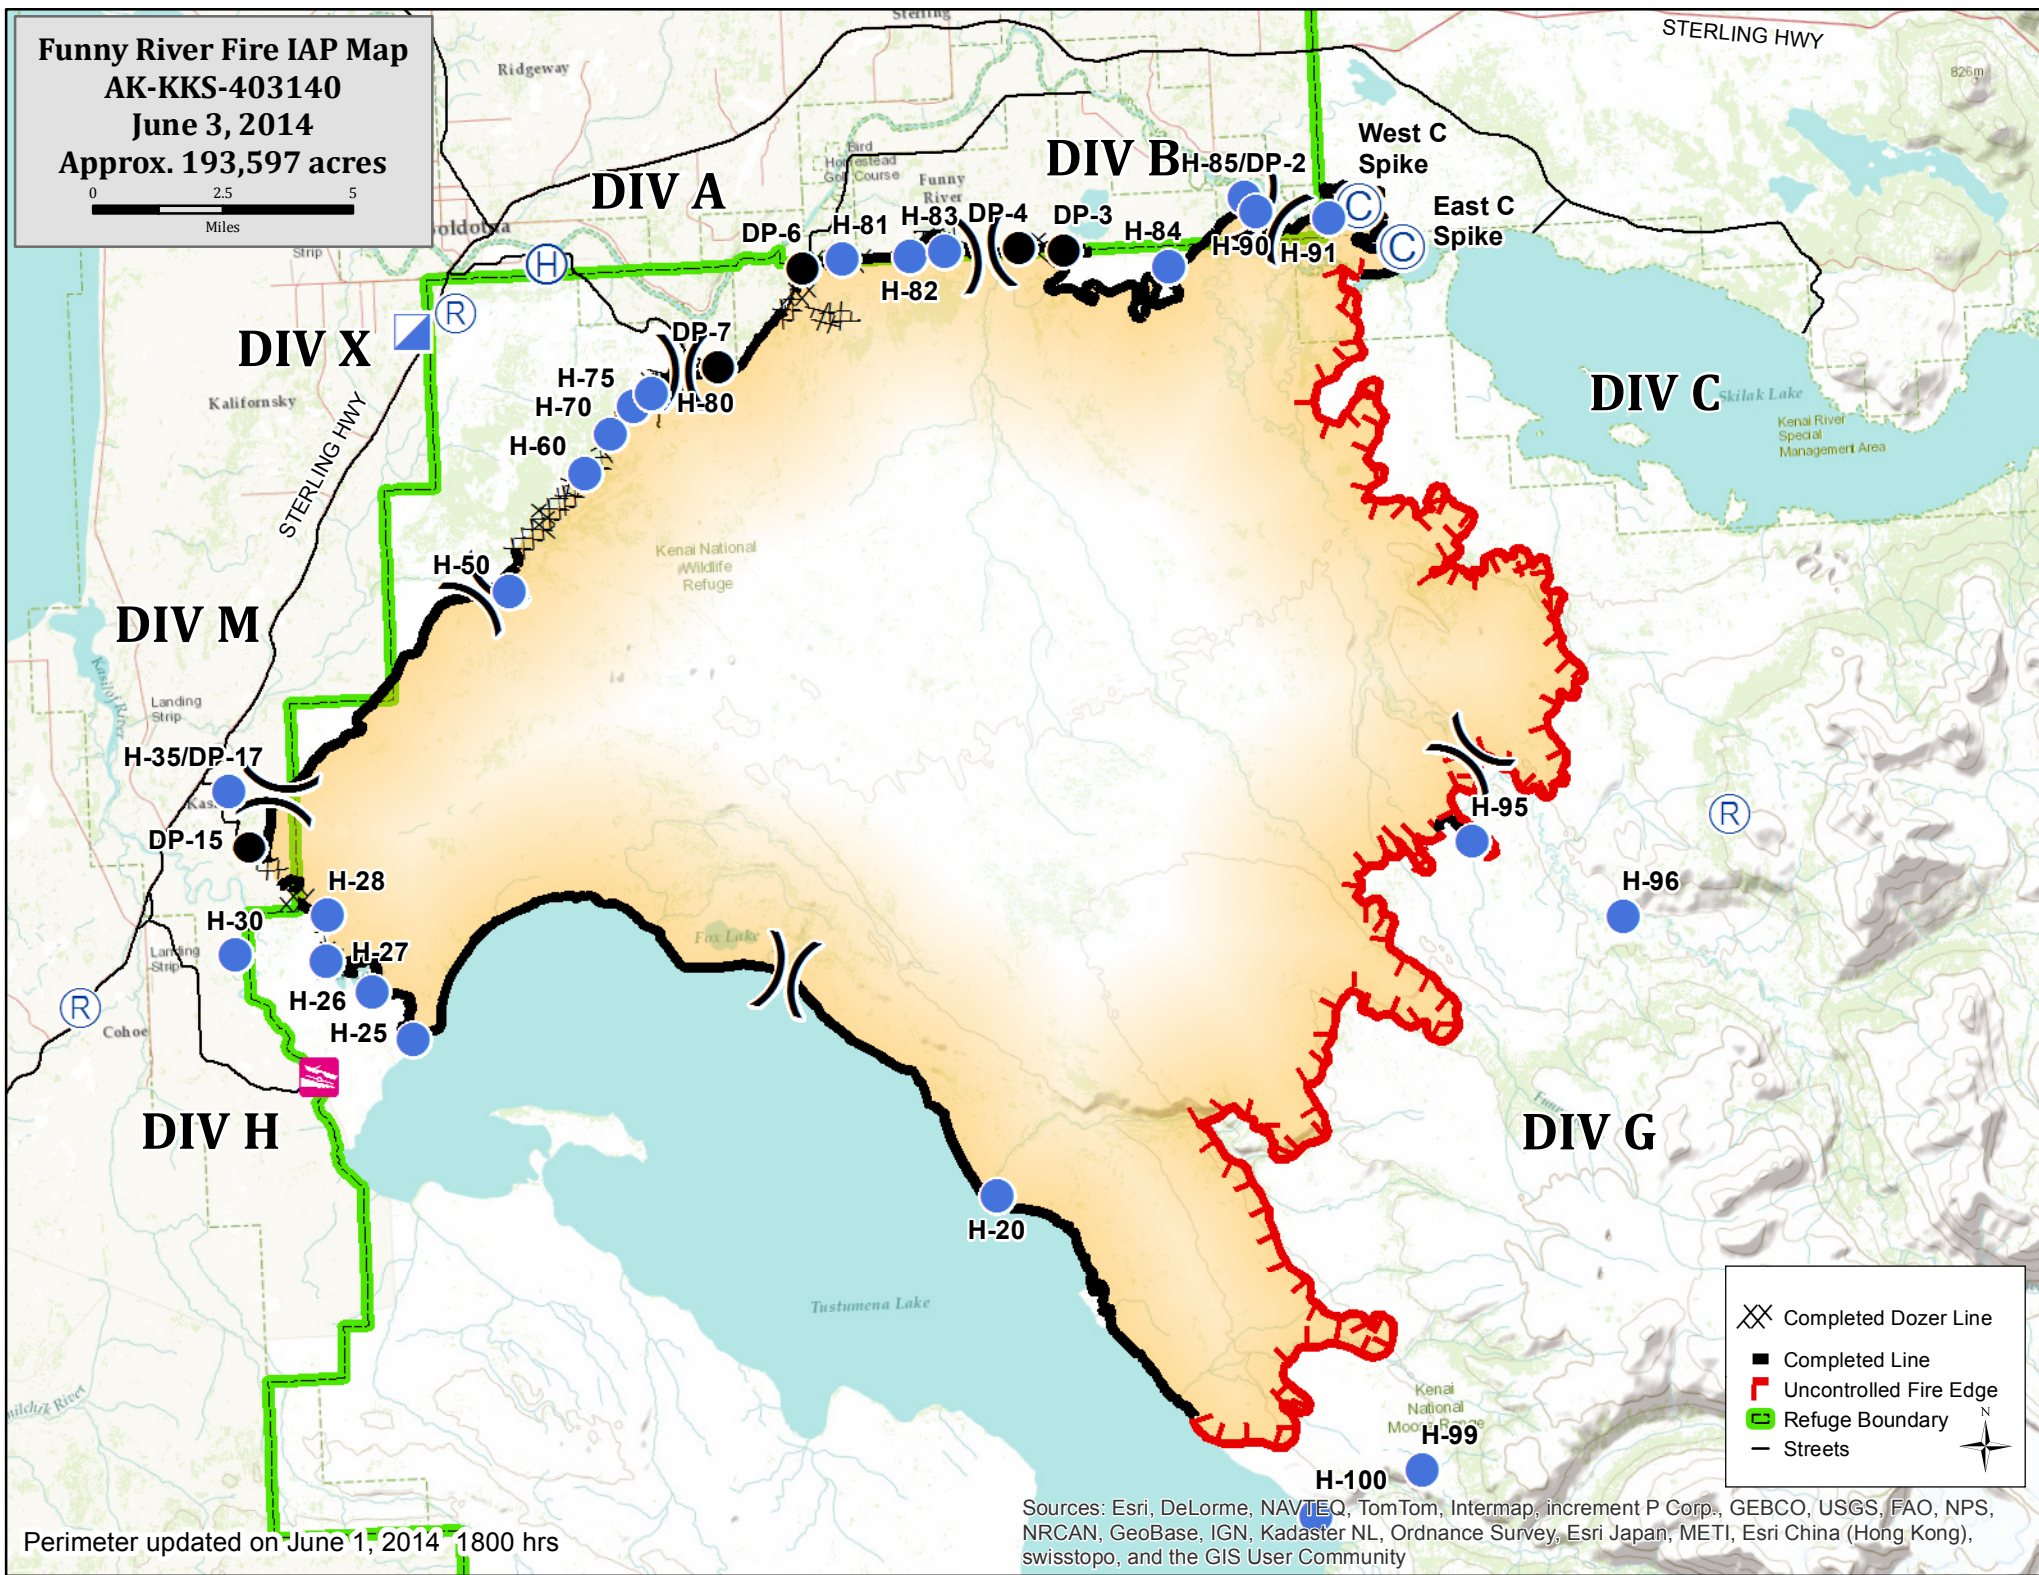

Funny River Fire IAP Map
AK-KKS-403140
June 3, 2014
Approx. 193,597 acres

Perimeter updated on June 1, 2014 1800 hrs

Sources: Esri, DeLorme, NAVTEQ, TomTom, Intermap, increment P Corp., GEBCO, USGS, FAO, NPS, NRCAN, GeoBase, IGN, Kadaster NL, Ordnance Survey, Esri Japan, METI, Esri China (Hong Kong), swisstopo, and the GIS User Community