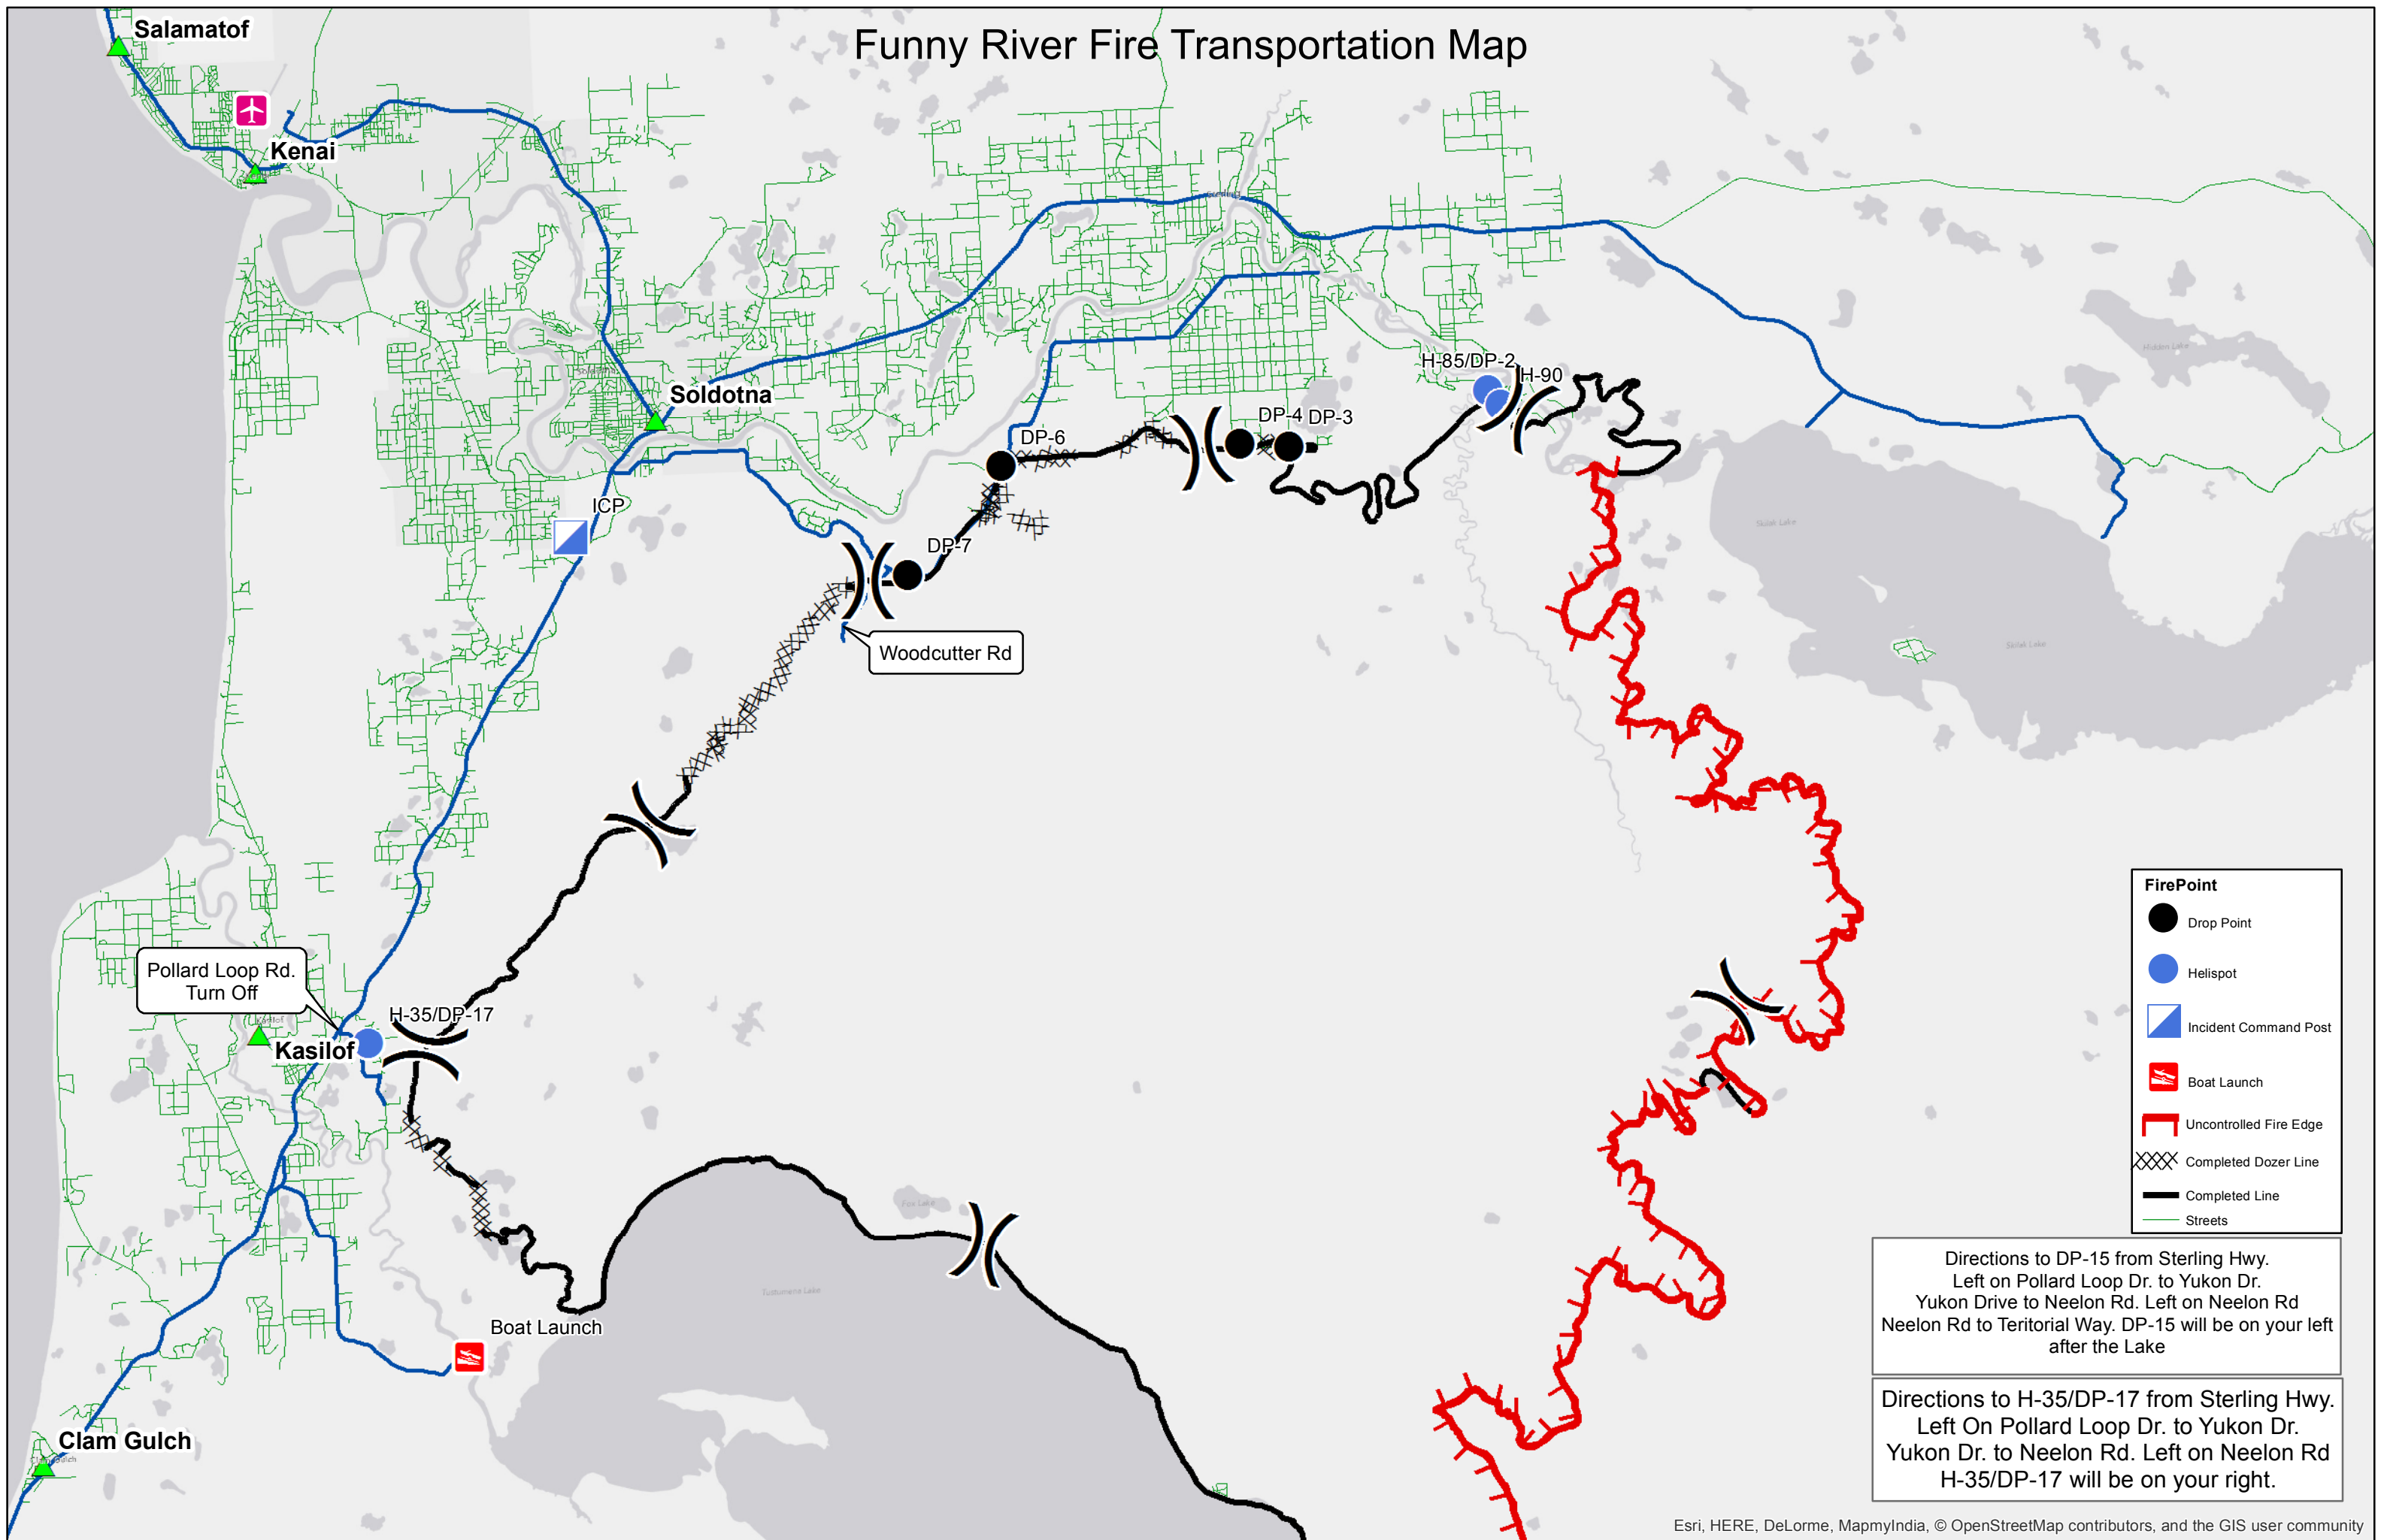

Funny River Fire Transportation Map

FirePoint

- Drop Point
- Helispot
- ▢ Incident Command Post
- 🚤 Boat Launch
- 🔥 Uncontrolled Fire Edge
- ⊗ Completed Dozer Line
- Completed Line
- Streets

Directions to DP-15 from Sterling Hwy.
 Left on Pollard Loop Dr. to Yukon Dr.
 Yukon Drive to Neelon Rd. Left on Neelon Rd
 Neelon Rd to Territorial Way. DP-15 will be on your left
 after the Lake

Directions to H-35/DP-17 from Sterling Hwy.
 Left On Pollard Loop Dr. to Yukon Dr.
 Yukon Dr. to Neelon Rd. Left on Neelon Rd
 H-35/DP-17 will be on your right.