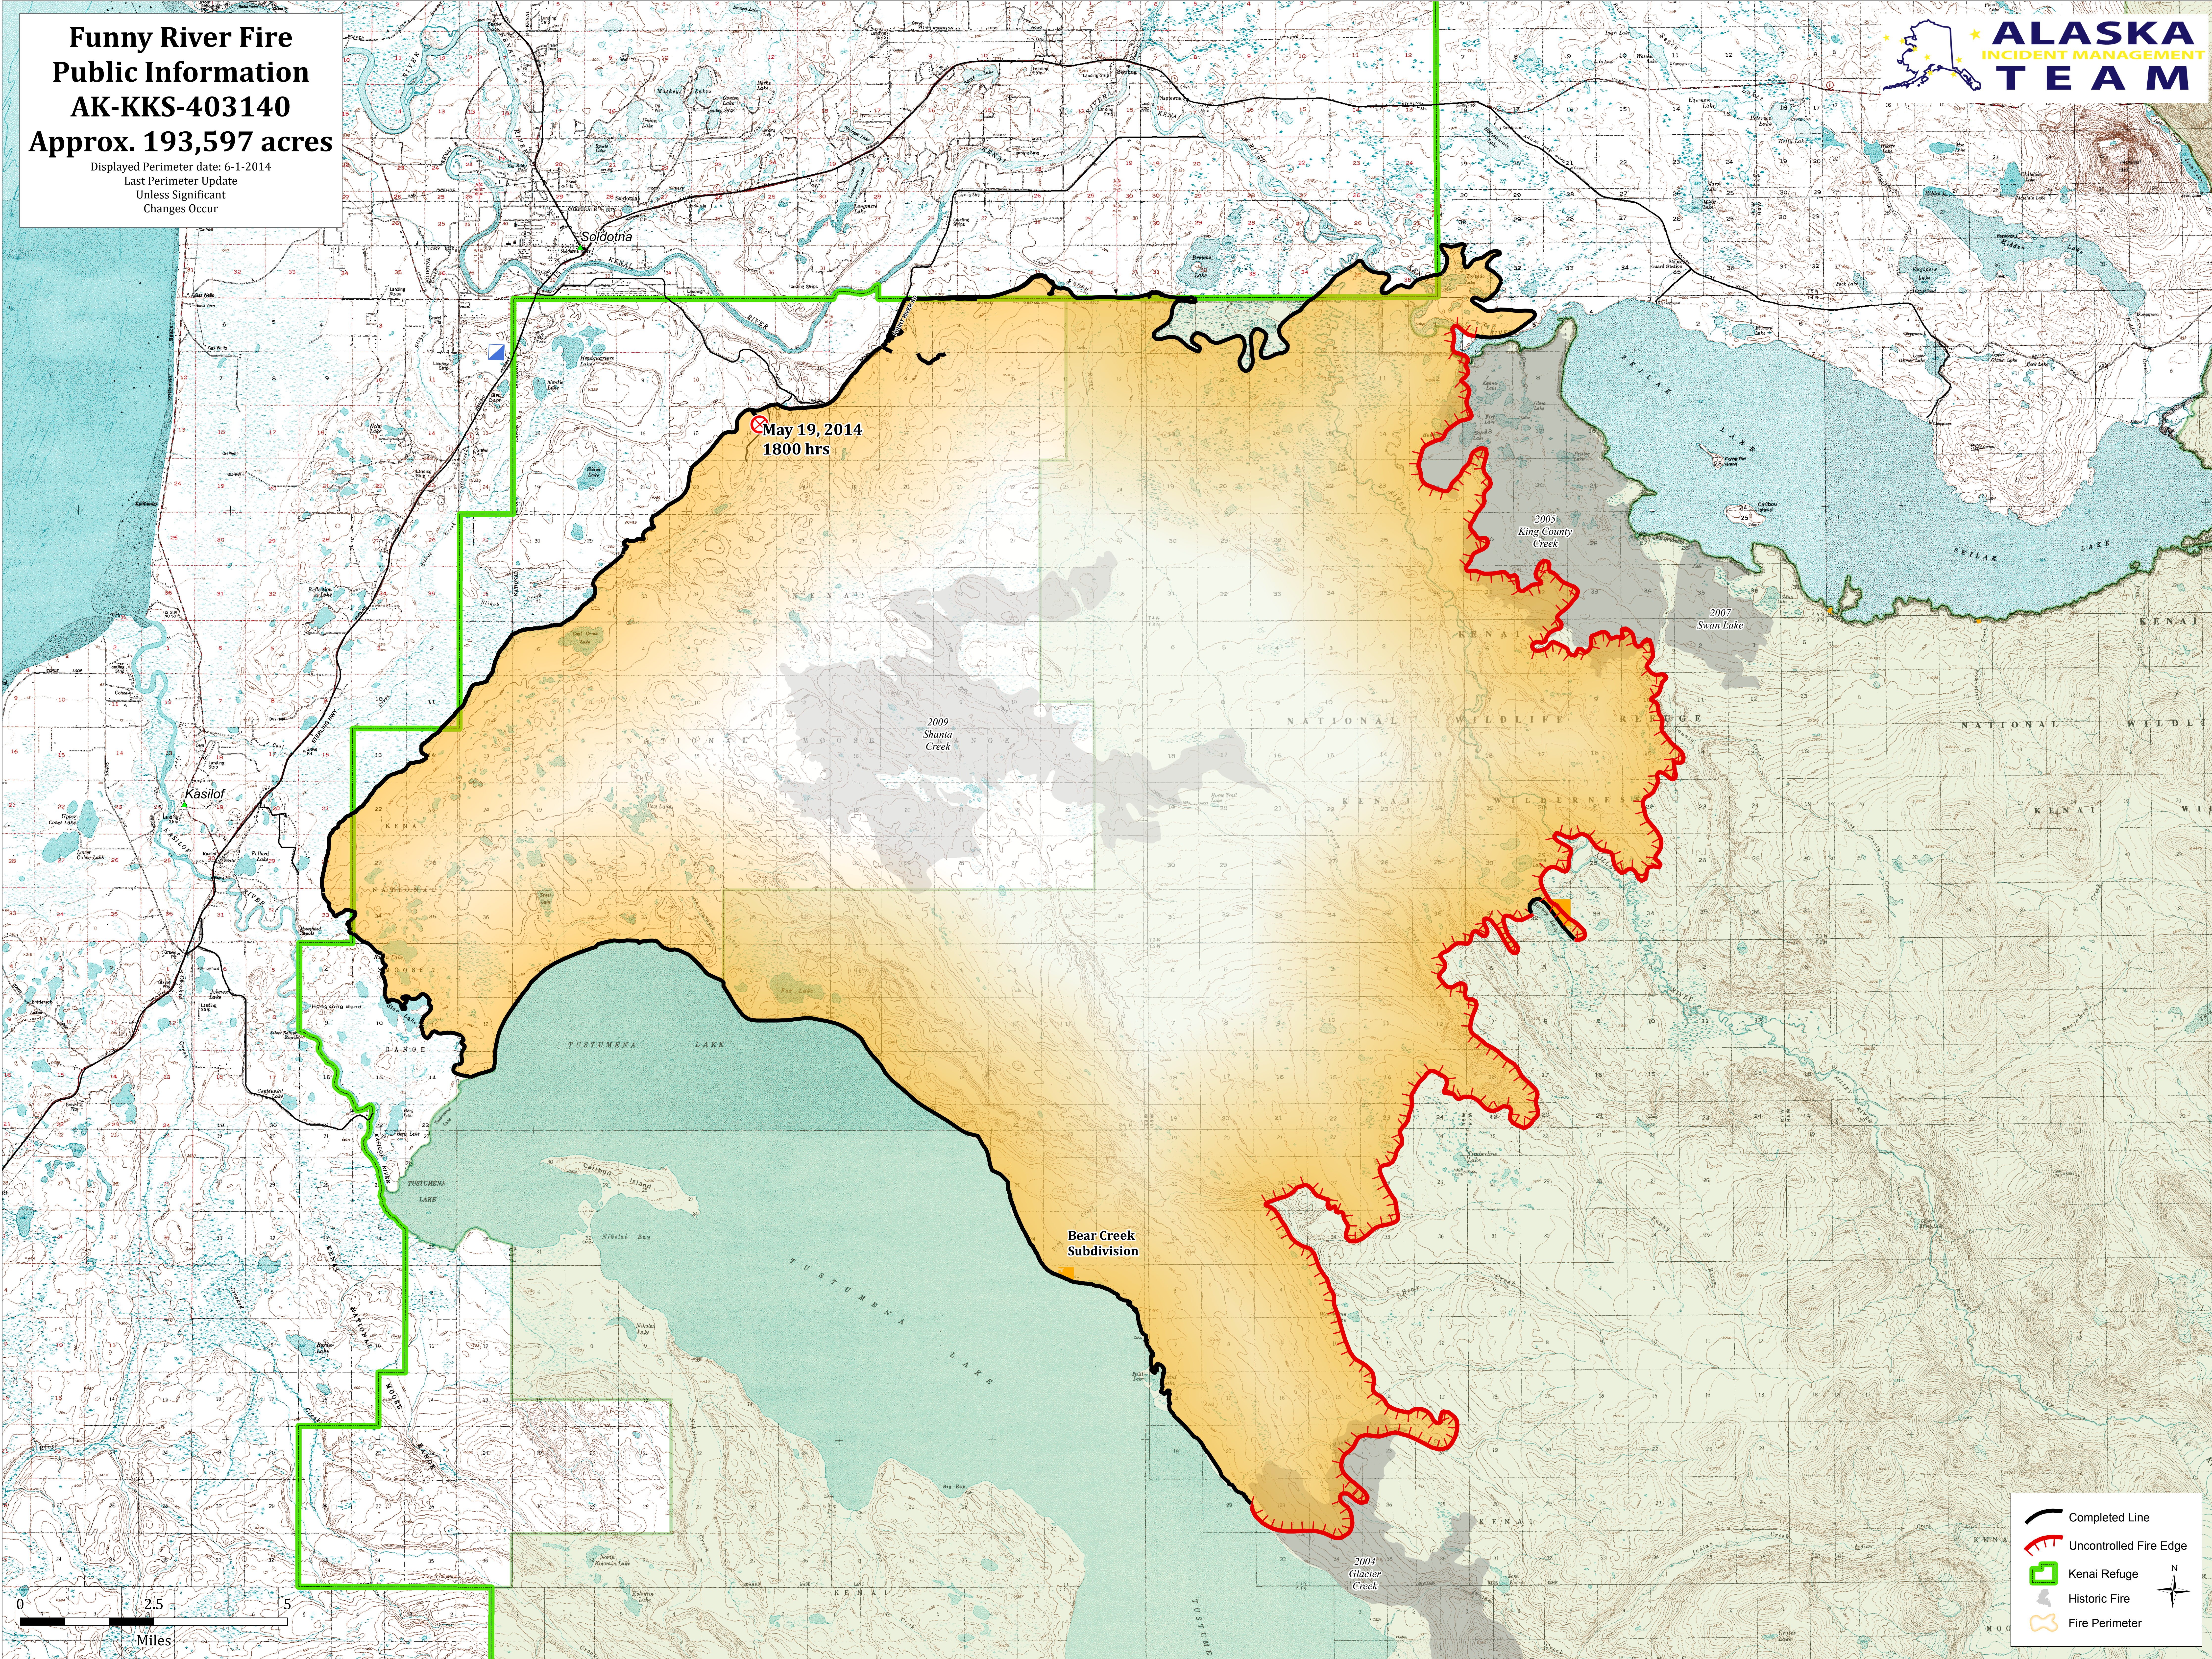

**Funny River Fire**  
**Public Information**  
**AK-KKS-403140**  
**Approx. 193,597 acres**  
Displayed Perimeter date: 6-1-2014  
Last Perimeter Update  
Unless Significant  
Changes Occur

May 19, 2014  
1800 hrs

Bear Creek  
Subdivision

2005  
King County  
Creek

2007  
Swan Lake

2009  
Shanta  
Creek

2004  
Glacier  
Creek

- Completed Line
- Uncontrolled Fire Edge
- Kenai Refuge
- Historic Fire
- Fire Perimeter