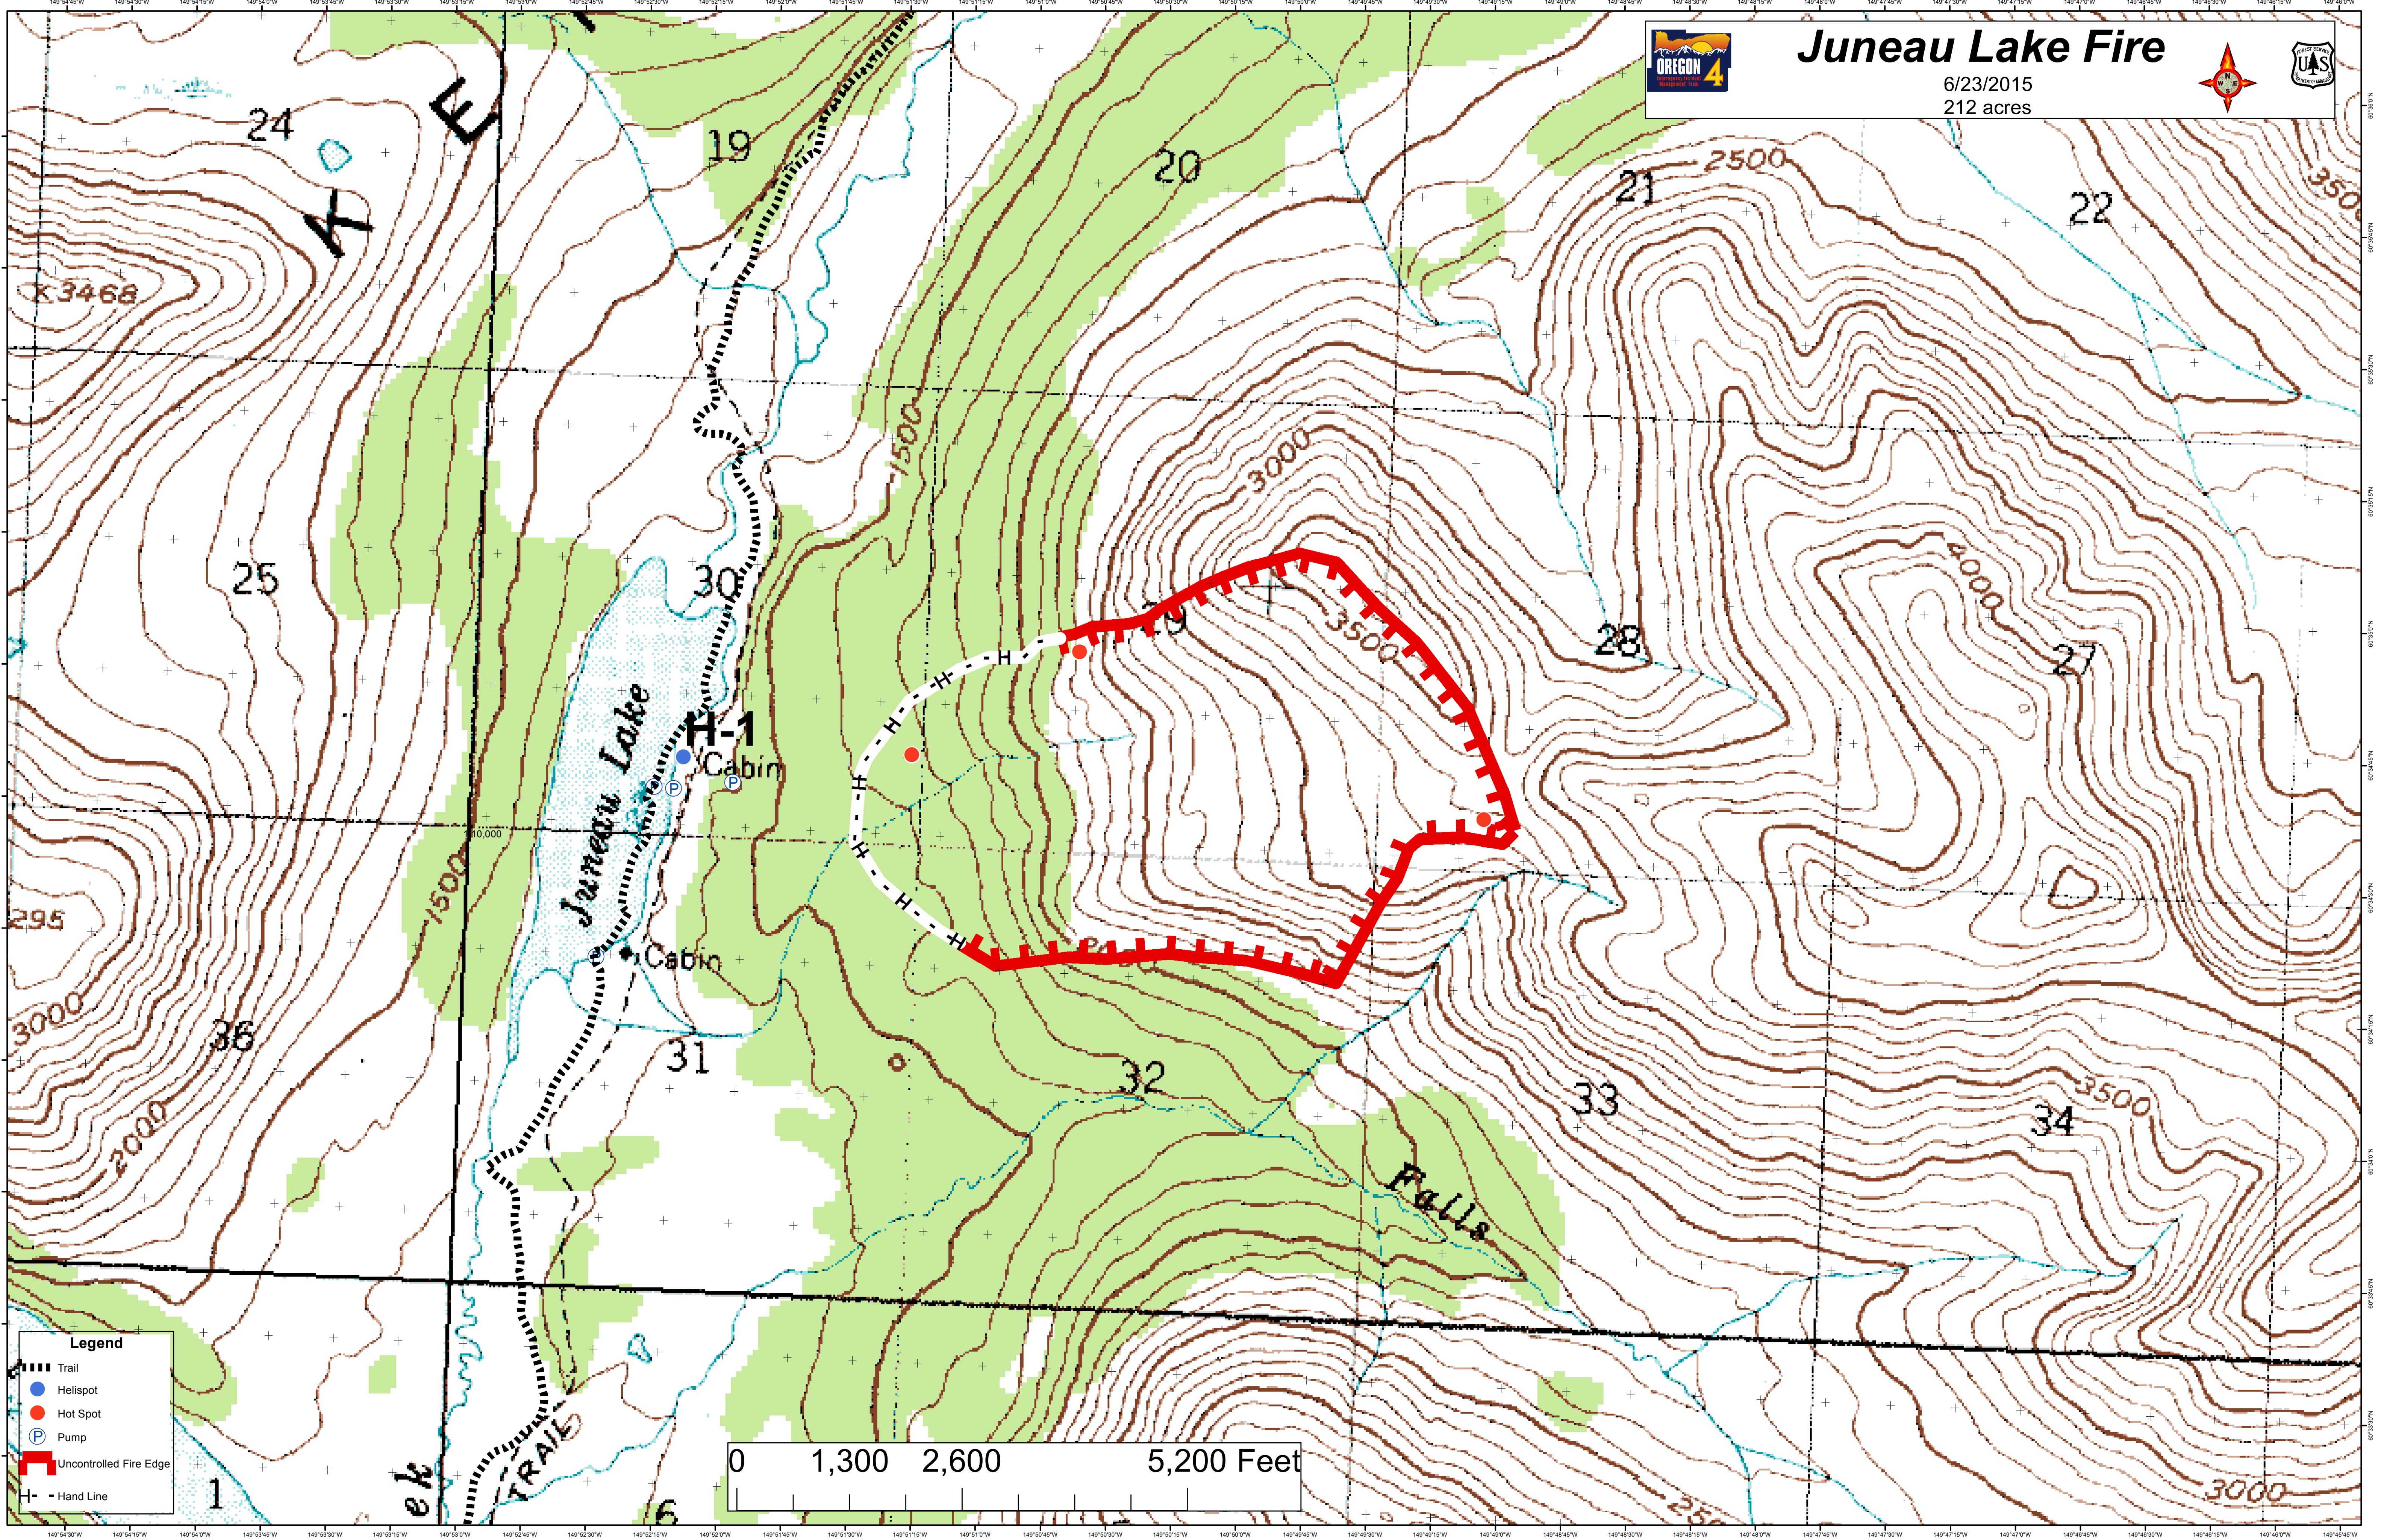

Juneau Lake Fire

6/23/2015
212 acres

Legend

- Trail
- Helispot
- Hot Spot
- Pump
- Uncontrolled Fire Edge
- Hand Line