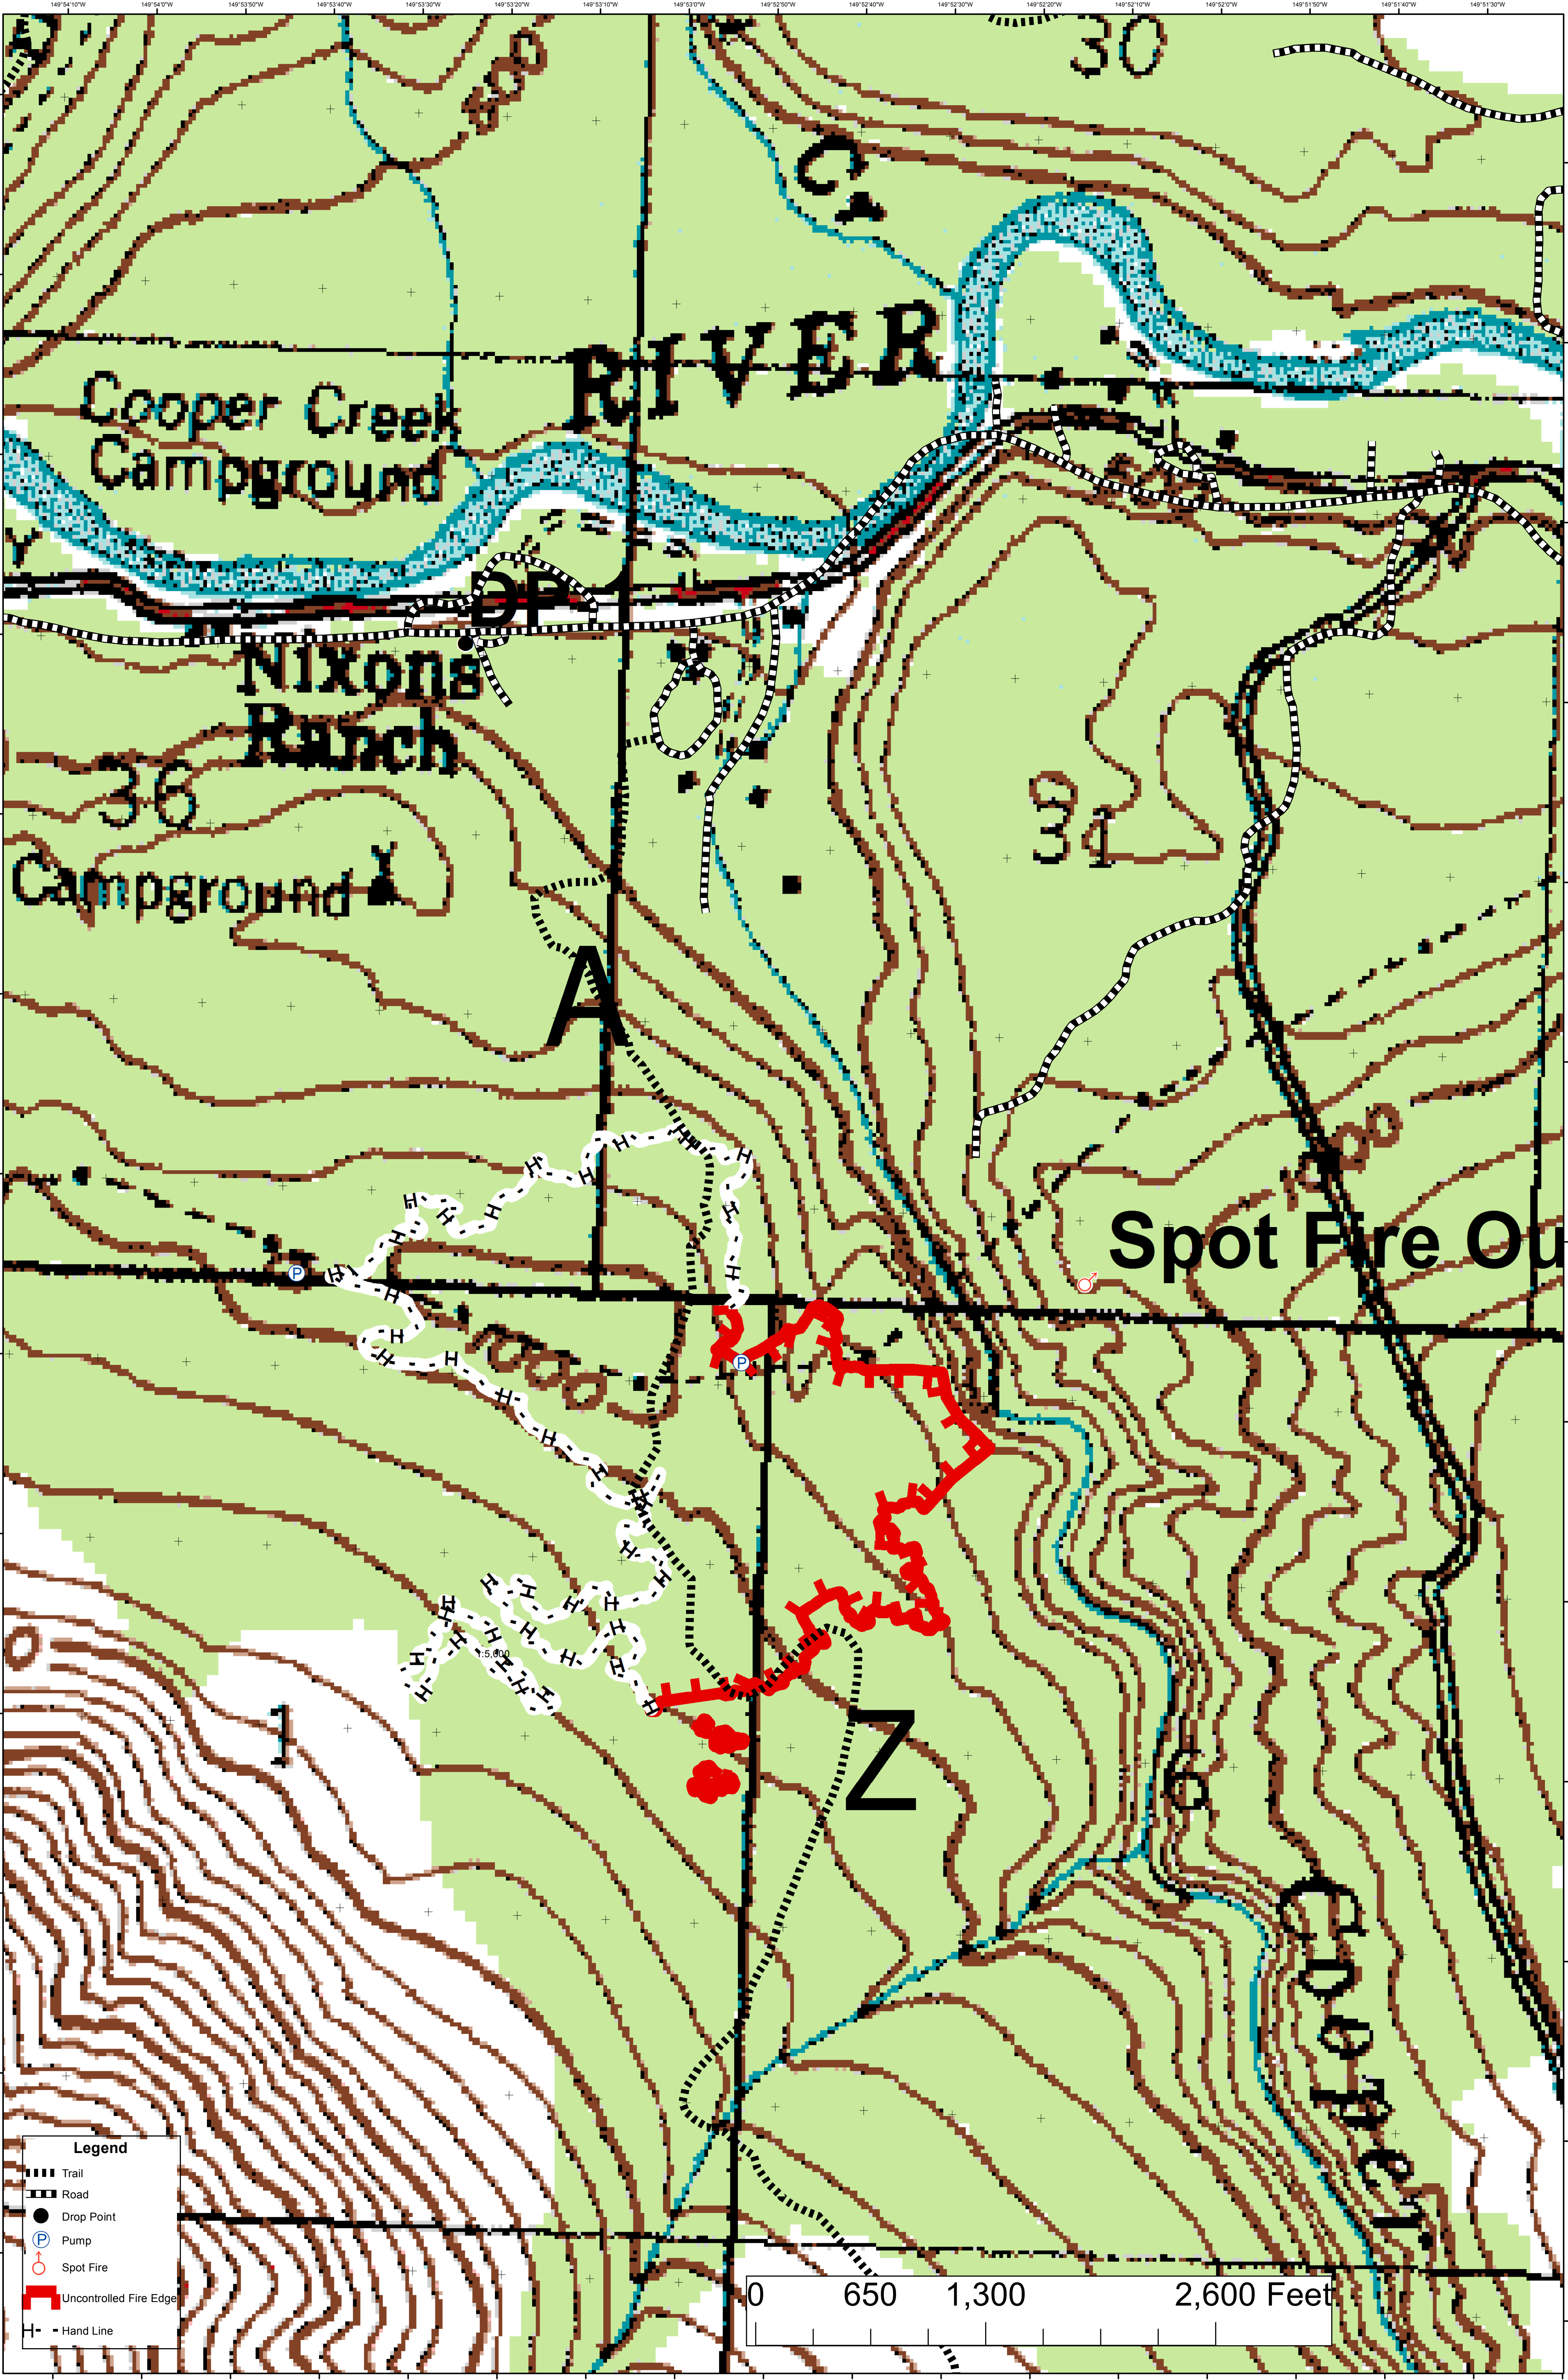

# Stetson Creek Fire

6/23/2015  
212 acres

### Legend

- Trail
- Road
- Drop Point
- Pump
- Spot Fire
- Uncontrolled Fire Edge
- Hand Line

0 650 1,300 2,600 Feet