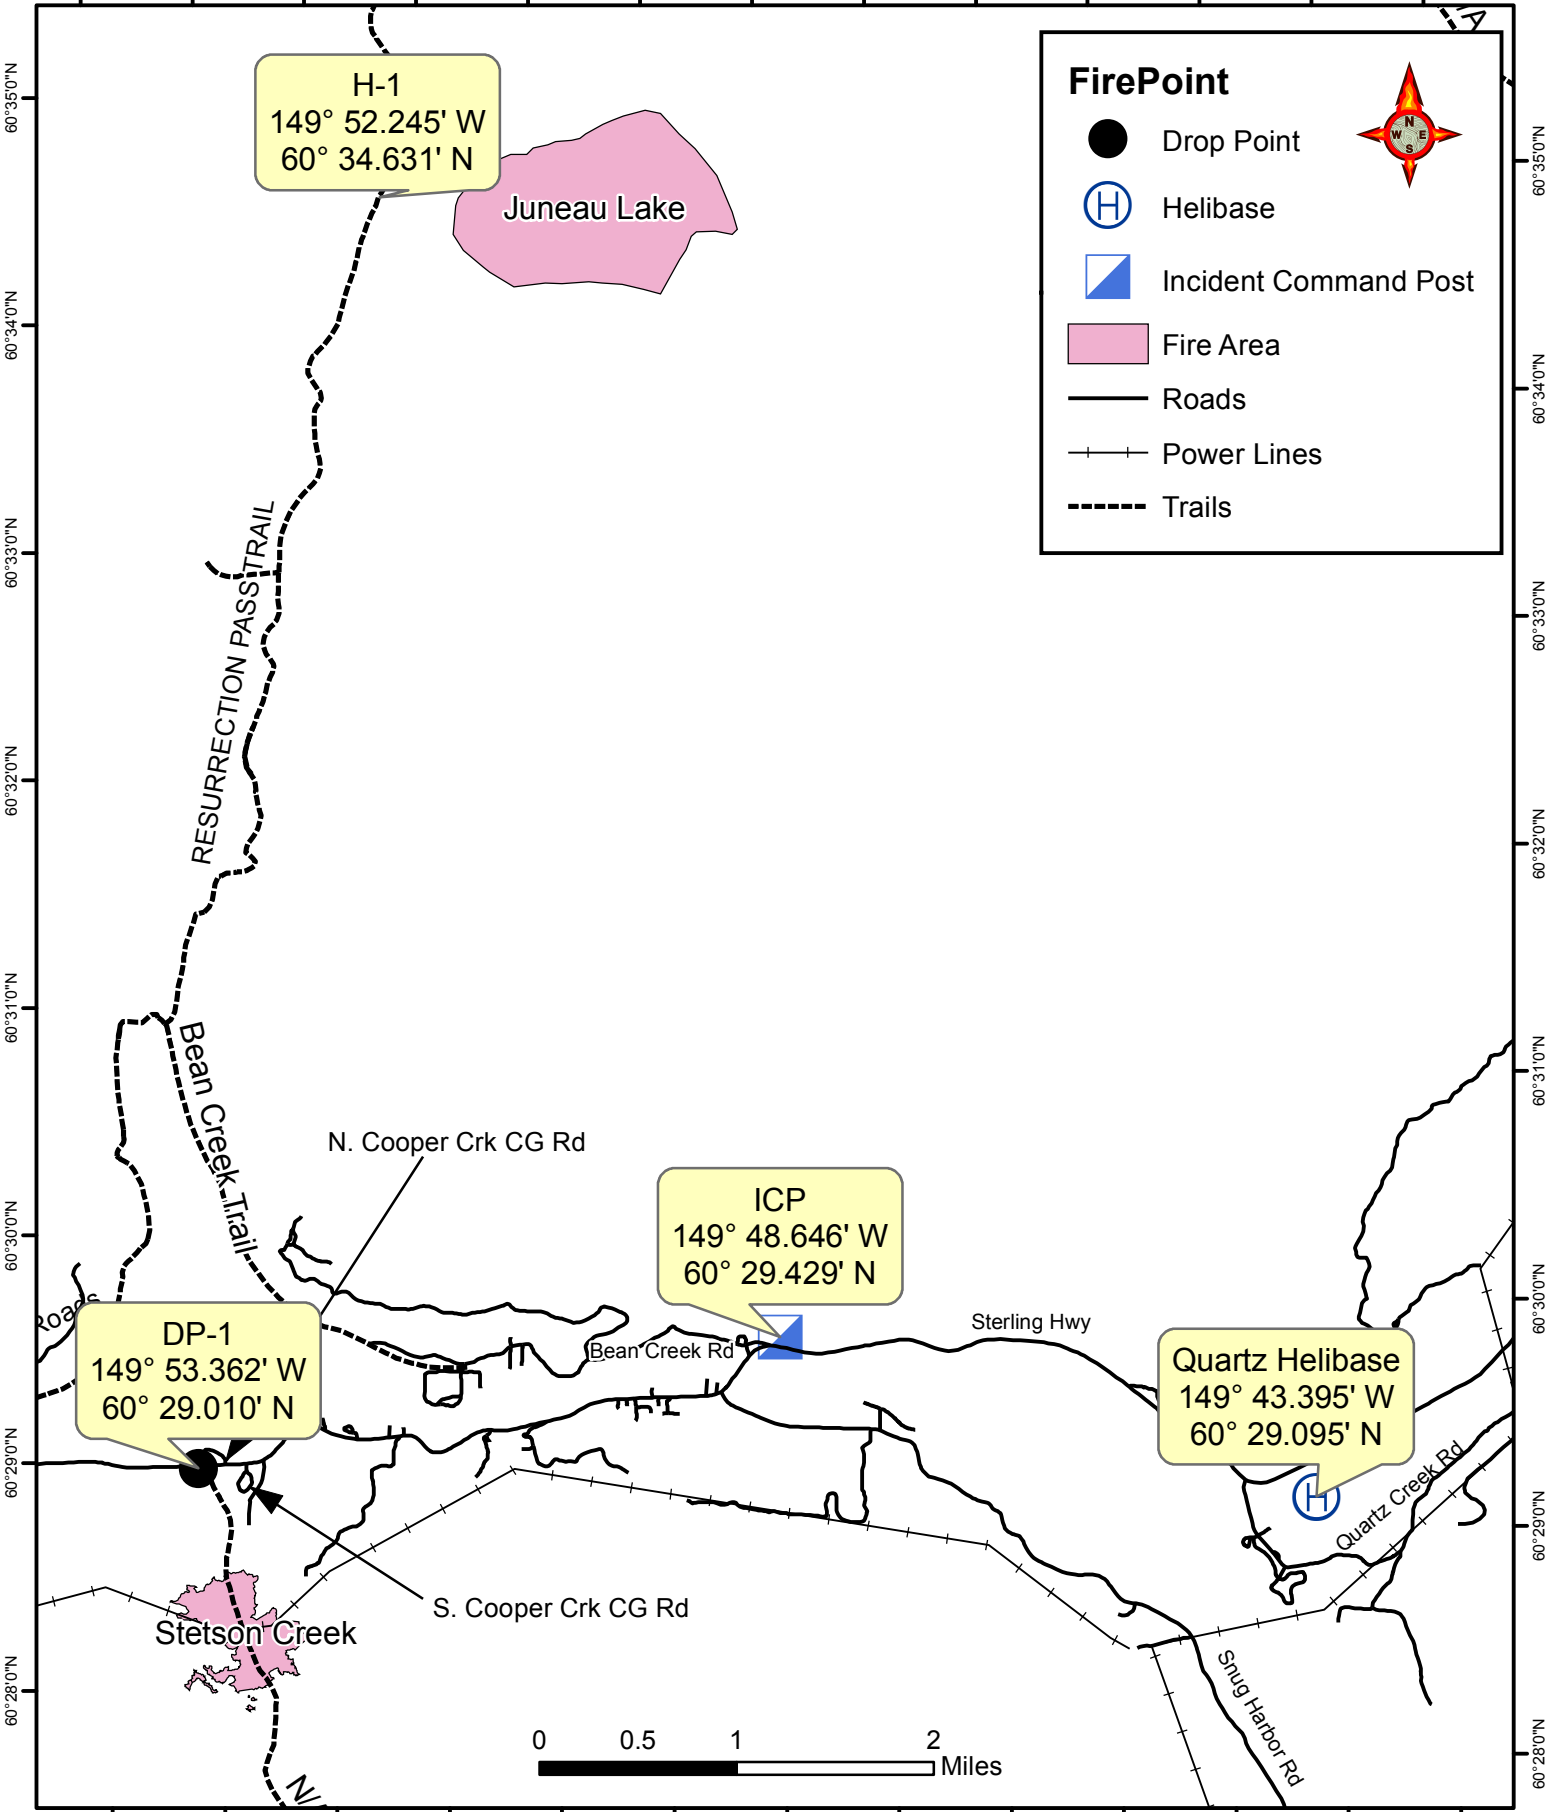

# Stetson Creek and Juneau Lake Medical Evacuation Map

06/27/2015

149°55'0"W 149°54'0"W 149°53'0"W 149°52'0"W 149°51'0"W 149°50'0"W 149°49'0"W 149°48'0"W 149°47'0"W 149°46'0"W 149°45'0"W 149°44'0"W 149°43'0"W

149°54'0"W 149°53'0"W 149°52'0"W 149°51'0"W 149°50'0"W 149°49'0"W 149°48'0"W 149°47'0"W 149°46'0"W 149°45'0"W 149°44'0"W 149°43'0"W 149°42'0"W

60°35'0"N  
60°34'0"N  
60°33'0"N  
60°32'0"N  
60°31'0"N  
60°30'0"N  
60°29'0"N  
60°28'0"N