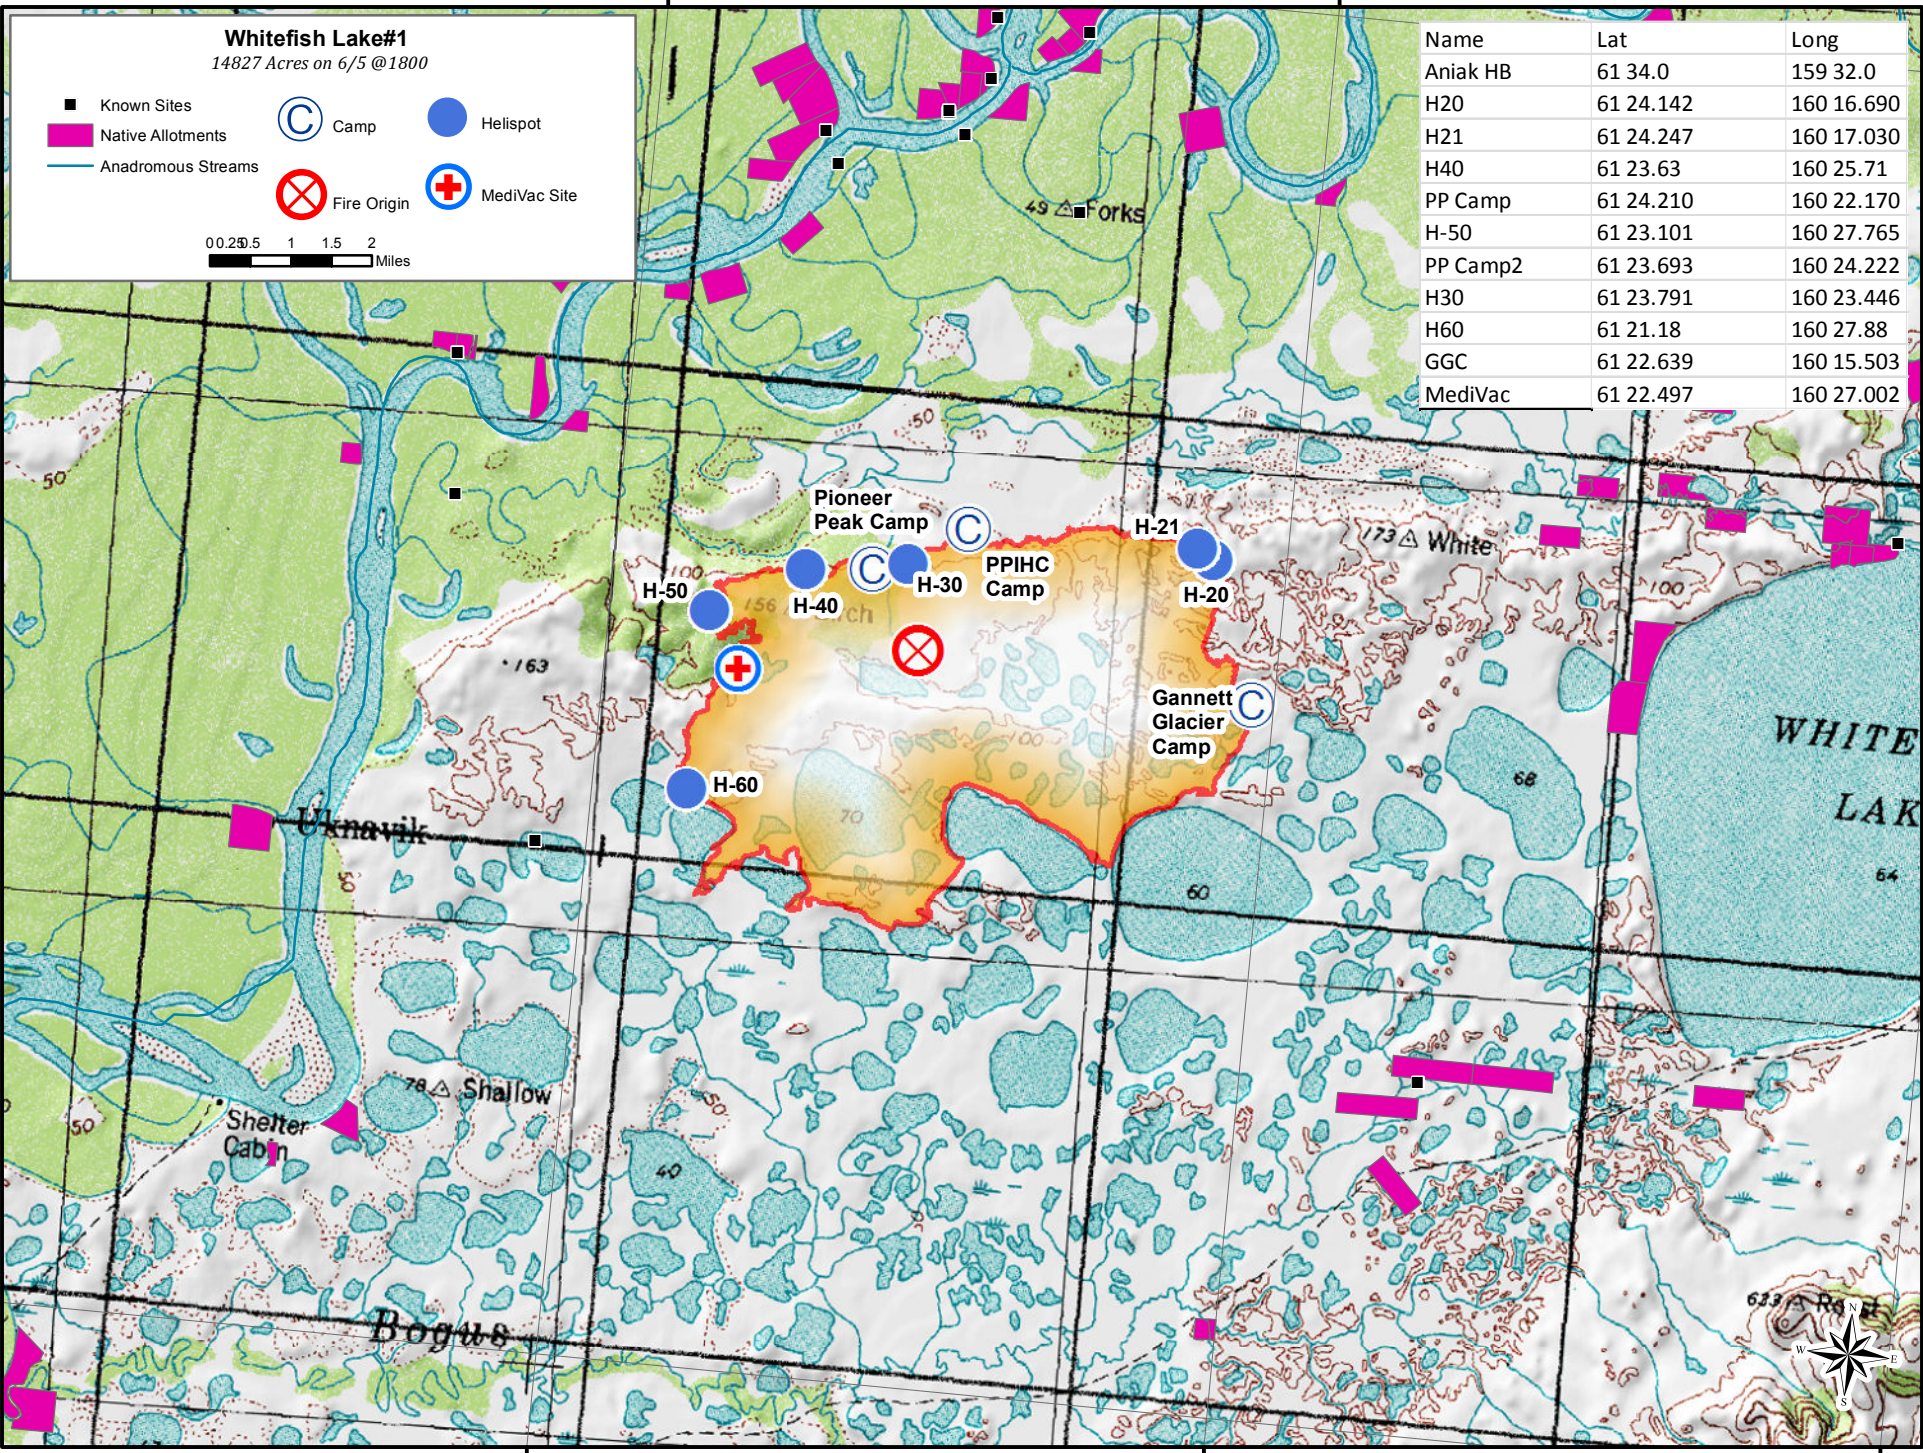

**Whitefish Lake#1**  
14827 Acres on 6/5 @1800

- Known Sites
- Native Allotments
- Anadromous Streams
- ⊙ Camp
- ⊕ Fire Origin
- Helispot
- ⊕ MediVac Site

Name	Lat	Long
Aniak HB	61 34.0	159 32.0
H20	61 24.142	160 16.690
H21	61 24.247	160 17.030
H40	61 23.63	160 25.71
PP Camp	61 24.210	160 22.170
H-50	61 23.101	160 27.765
PP Camp2	61 23.693	160 24.222
H30	61 23.791	160 23.446
H60	61 21.18	160 27.88
GGC	61 22.639	160 15.503
MediVac	61 22.497	160 27.002

61°15'N

61°30'N

160°30'W

160°15'W

160°0'W