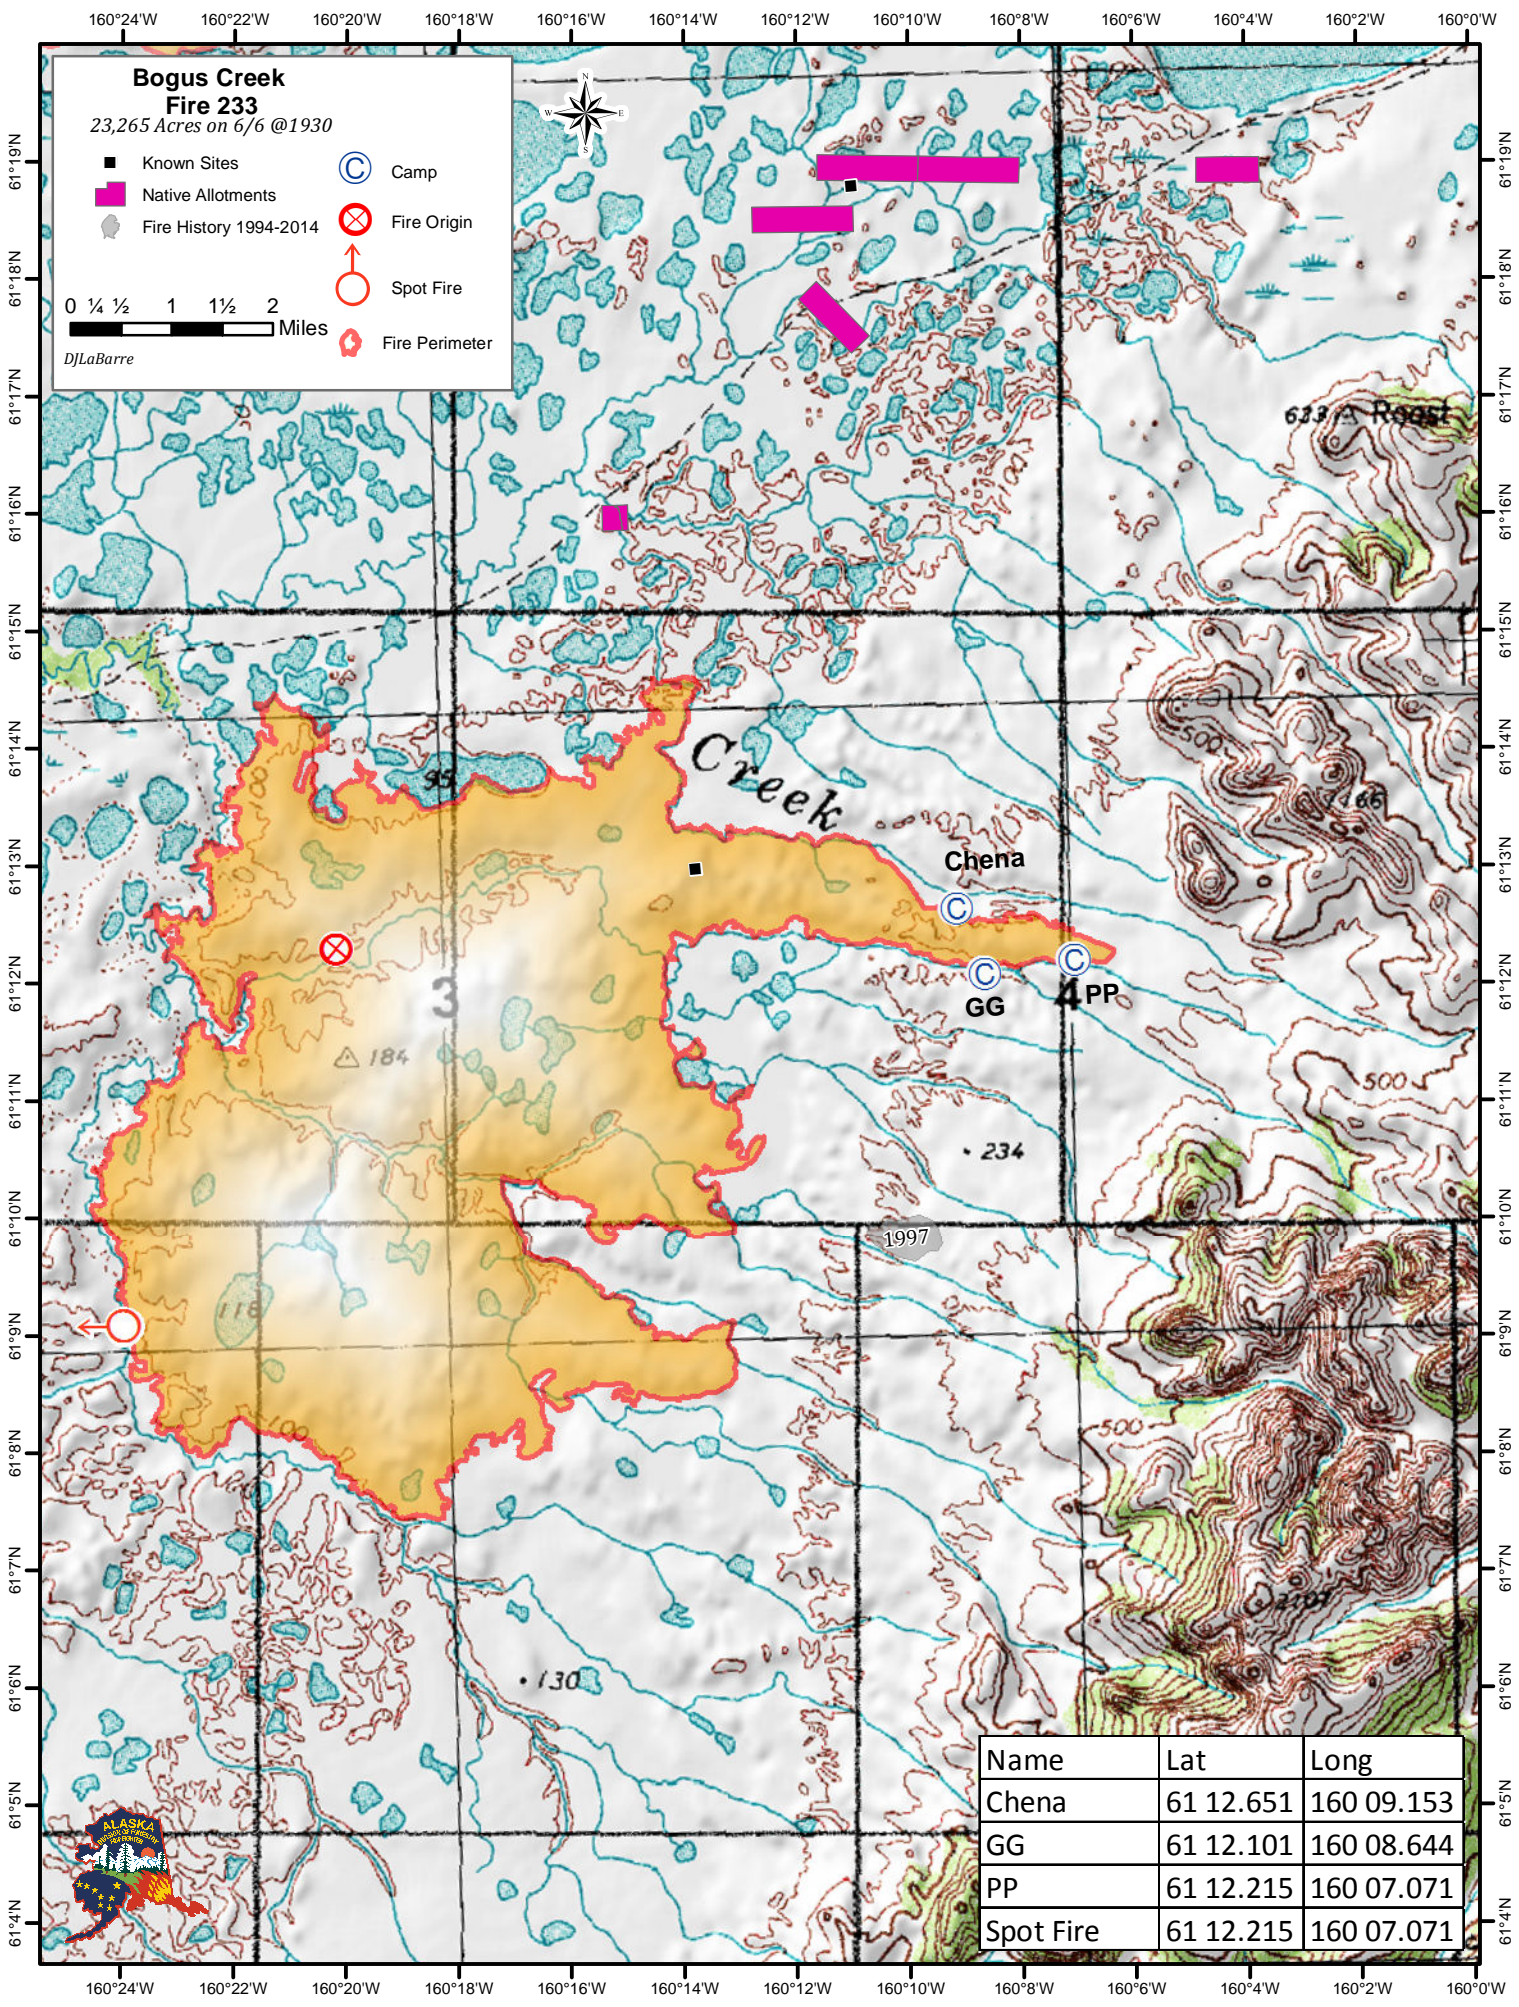

Bogus Creek

Fire 233

23,265 Acres on 6/6 @1930

- Known Sites
- Native Allotments
- ▲ Fire History 1994-2014
- ⊙ Camp
- ⊗ Fire Origin
- ⊙ Spot Fire
- ⬆ Fire Perimeter

DJLaBarre

| Name | Lat | Long |
|-----------|-----------|------------|
| Chena | 61 12.651 | 160 09.153 |
| GG | 61 12.101 | 160 08.644 |
| PP | 61 12.215 | 160 07.071 |
| Spot Fire | 61 12.215 | 160 07.071 |