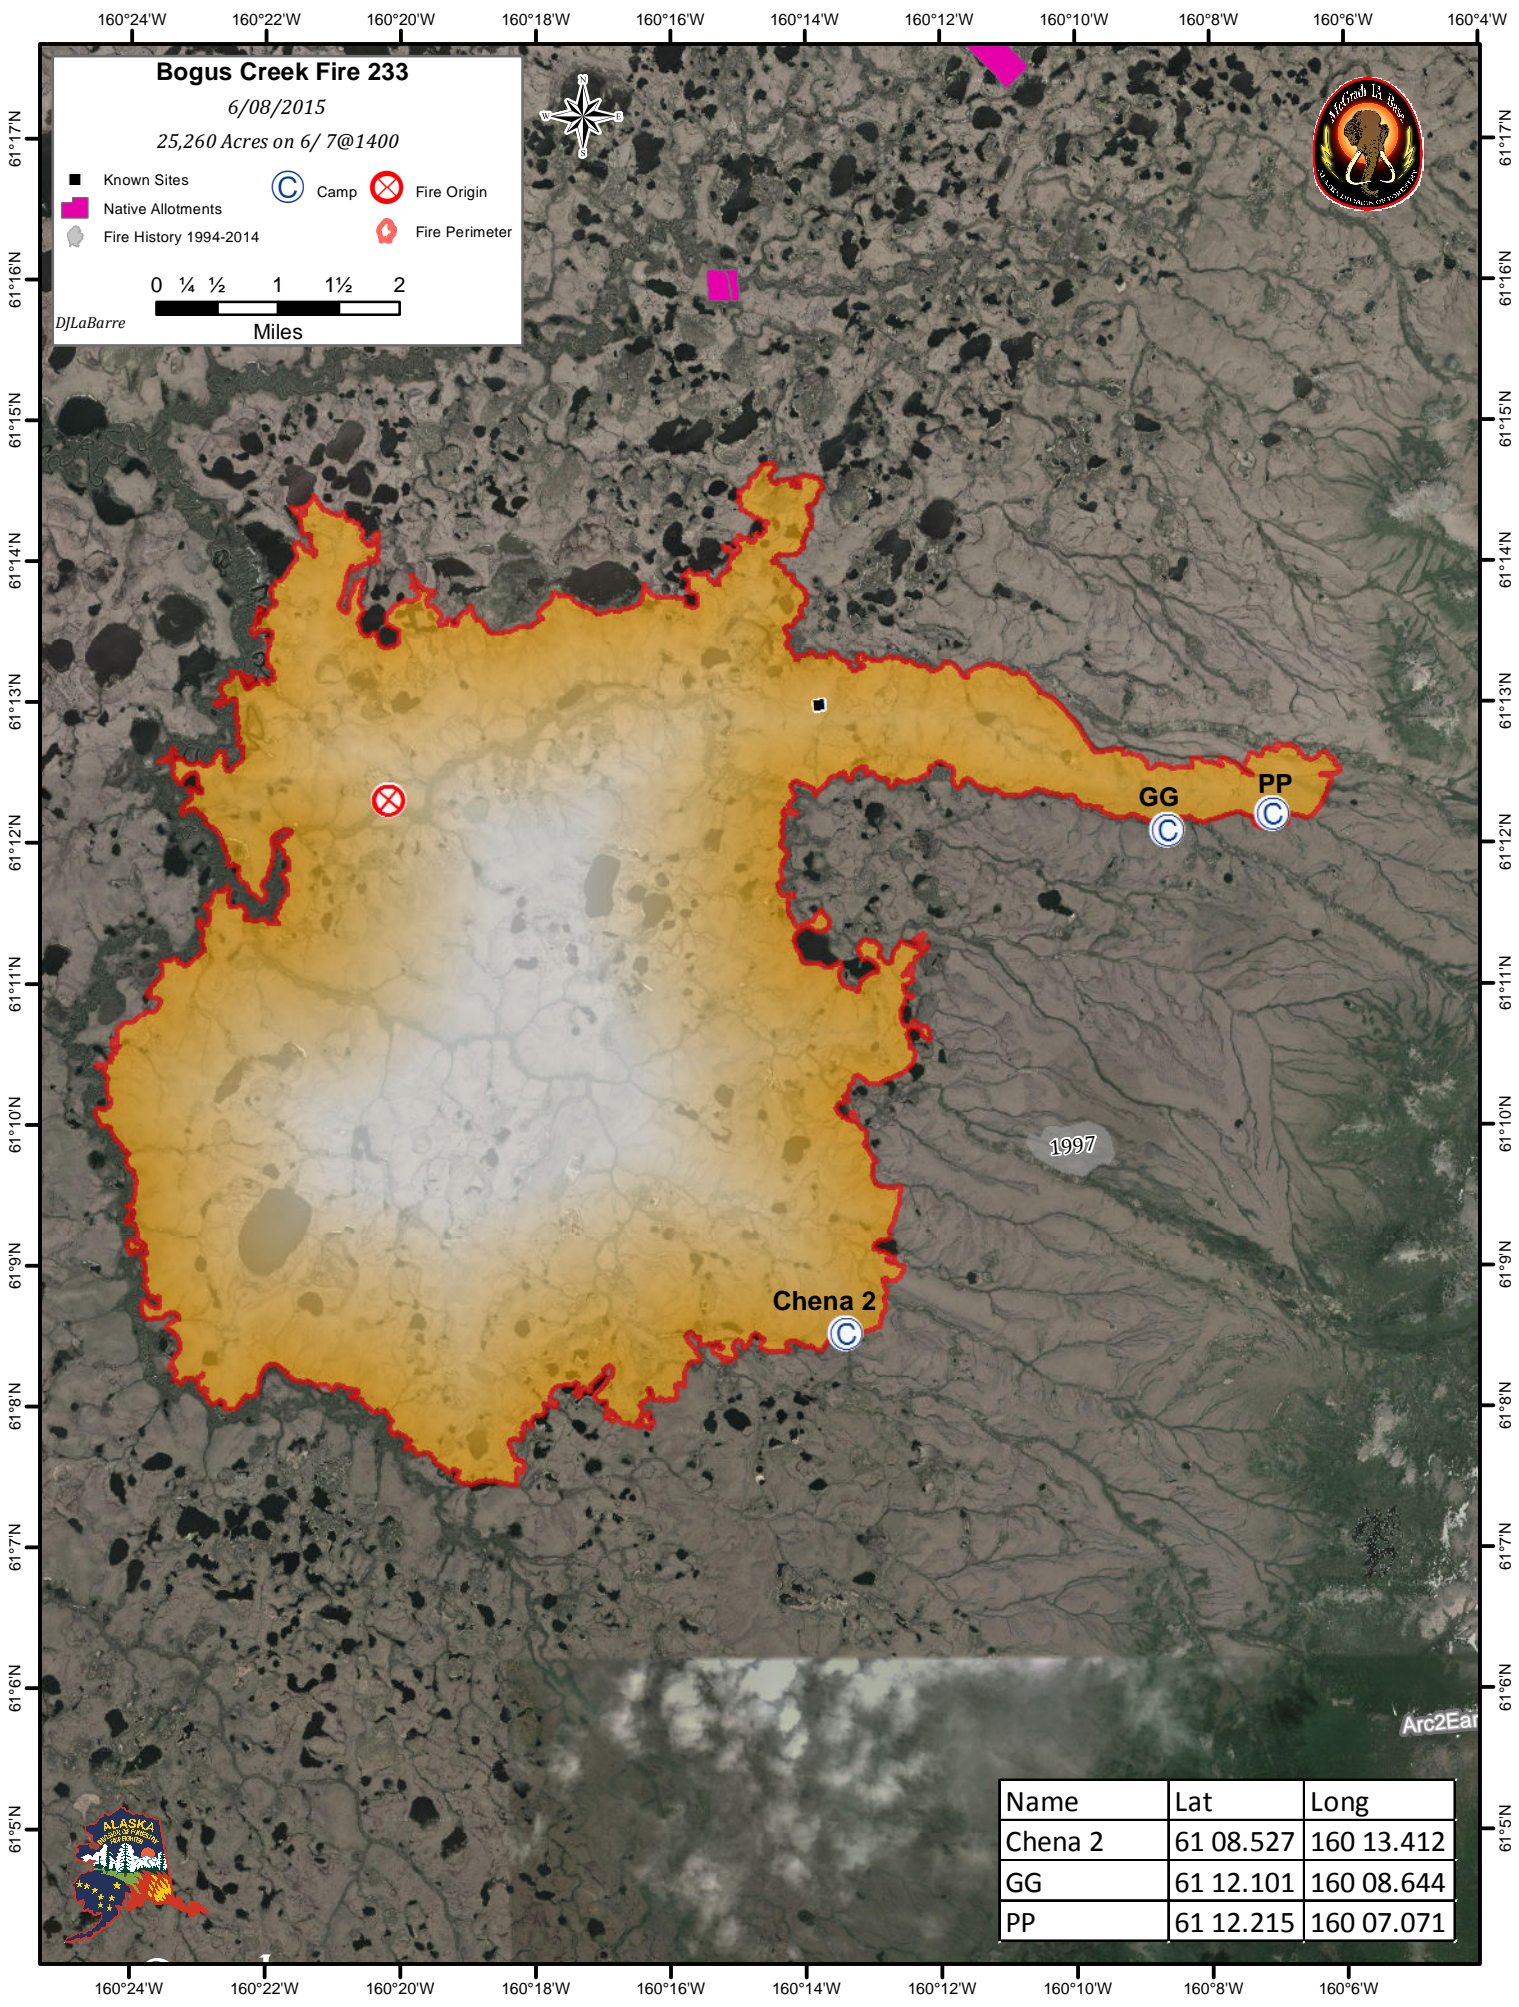

Bogus Creek Fire 233

6/08/2015

25,260 Acres on 6/7@1400

- Known Sites
- Native Allotments
- Fire History 1994-2014
- Camp
- Fire Origin
- Fire Perimeter

DJLaBarre

Name	Lat	Long
Chena 2	61 08.527	160 13.412
GG	61 12.101	160 08.644
PP	61 12.215	160 07.071

Arc2Ear