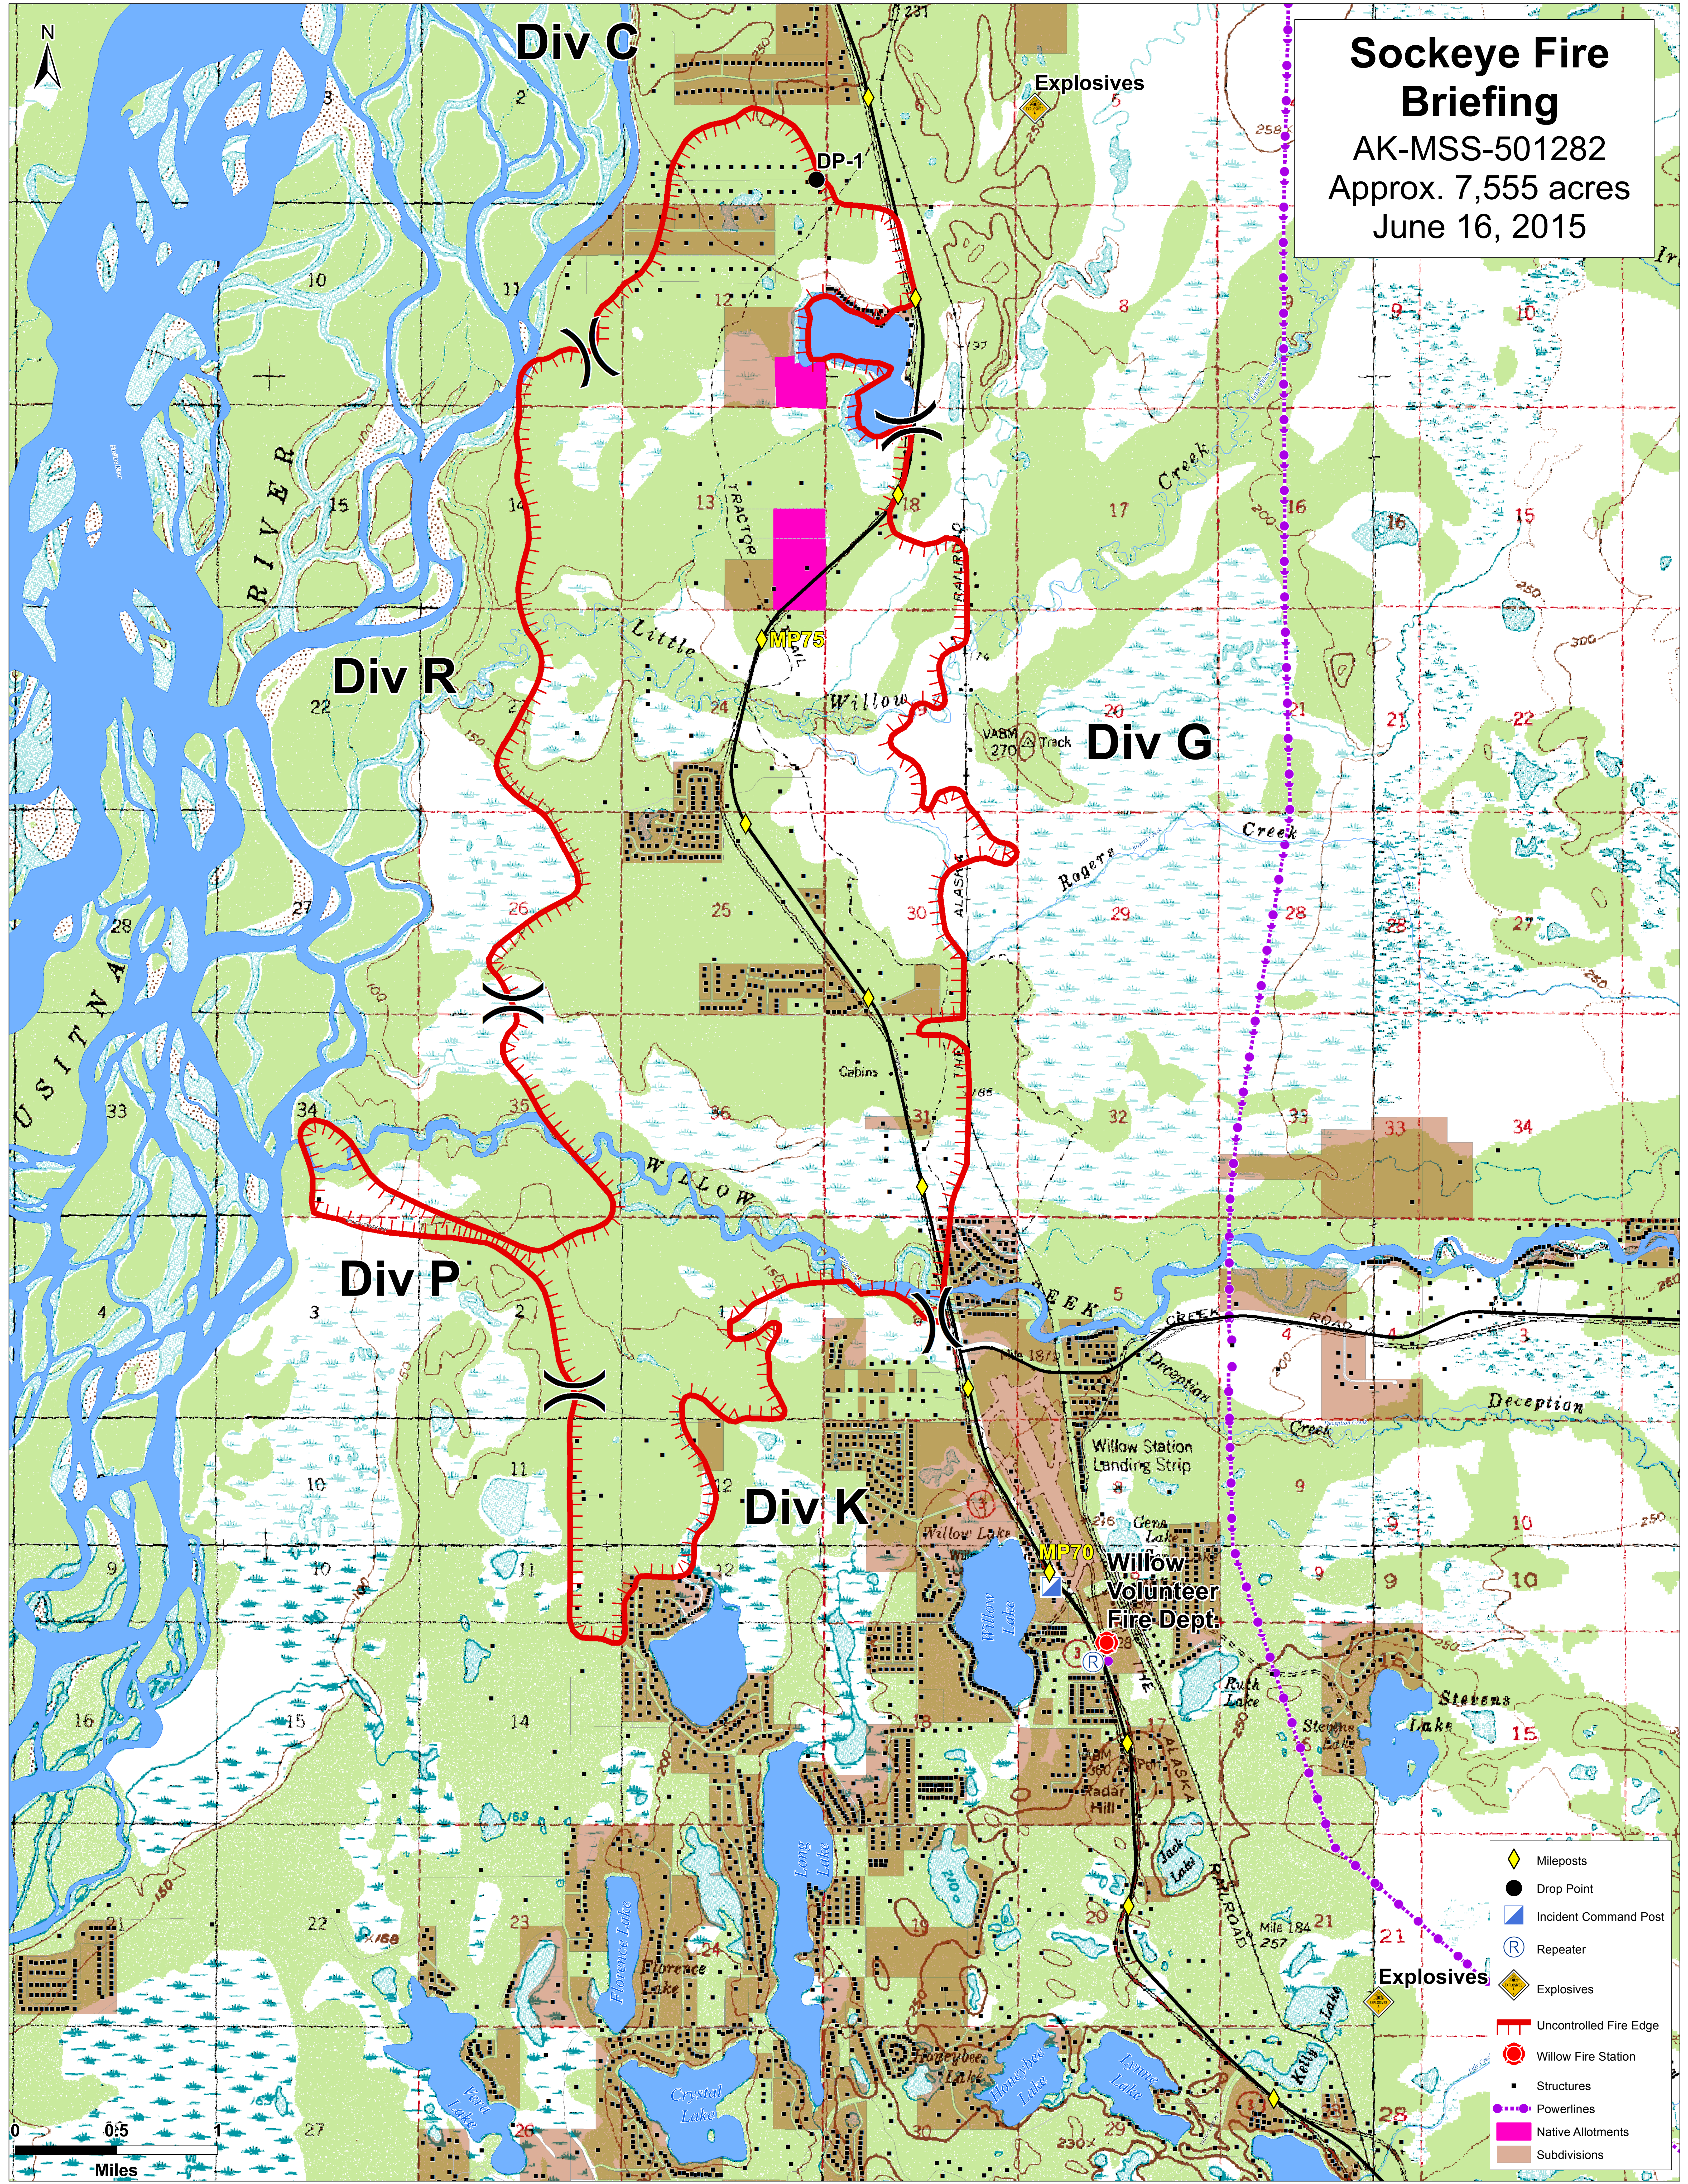

Sockeye Fire Briefing

AK-MSS-501282
Approx. 7,555 acres
June 16, 2015

- ◆ Mileposts
- Drop Point
- ▣ Incident Command Post
- Ⓡ Repeater
- ⚡ Explosives
- ┈┈┈ Uncontrolled Fire Edge
- ⊙ Willow Fire Station
- Structures
- ⋯ Powerlines
- Native Allotments
- Subdivisions