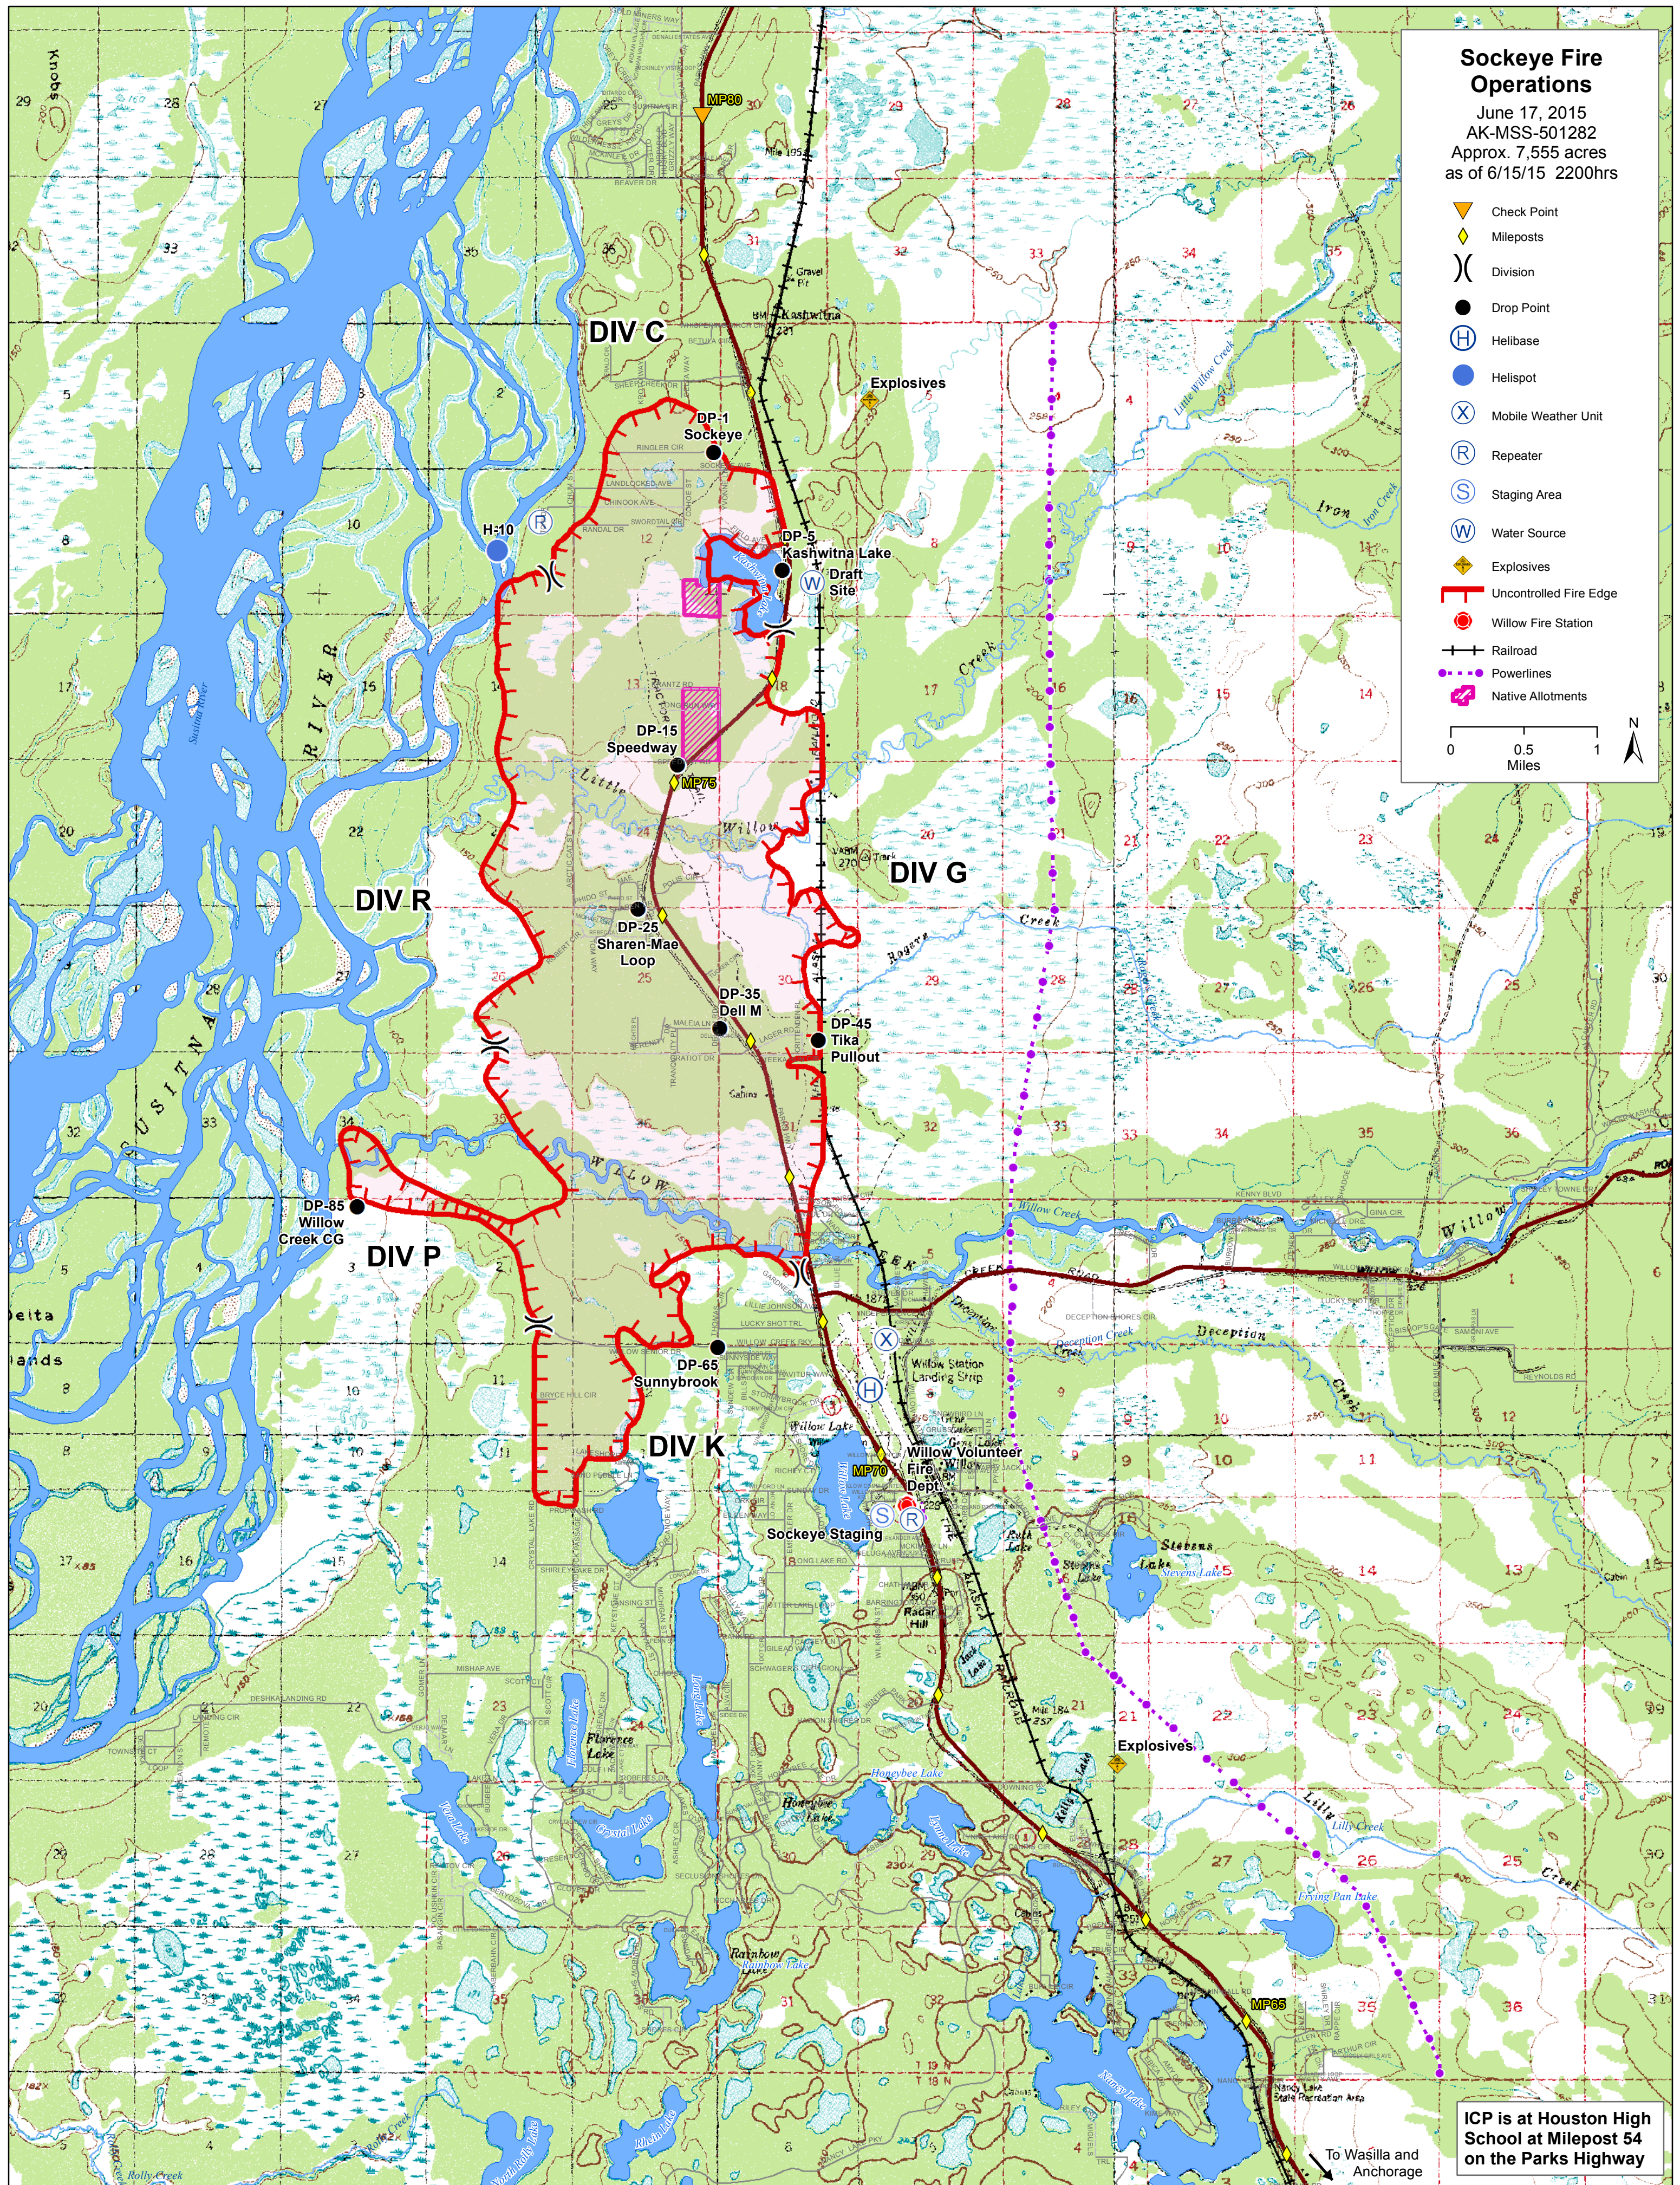

# Sockeye Fire Operations

June 17, 2015  
AK-MSS-501282  
Approx. 7,555 acres  
as of 6/15/15 2200hrs

- ▼ Check Point
- ◆ Mileposts
- ) Division
- Drop Point
- ⊕ Helibase
- Helispot
- ⊗ Mobile Weather Unit
- Ⓡ Repeater
- Ⓢ Staging Area
- Ⓦ Water Source
- ◆ Explosives
- ┌ Uncontrolled Fire Edge
- Willow Fire Station
- Railroad
- ⋯ Powerlines
- ⊕ Native Allotments

ICP is at Houston High School at Milepost 54 on the Parks Highway

To Wasilla and Anchorage