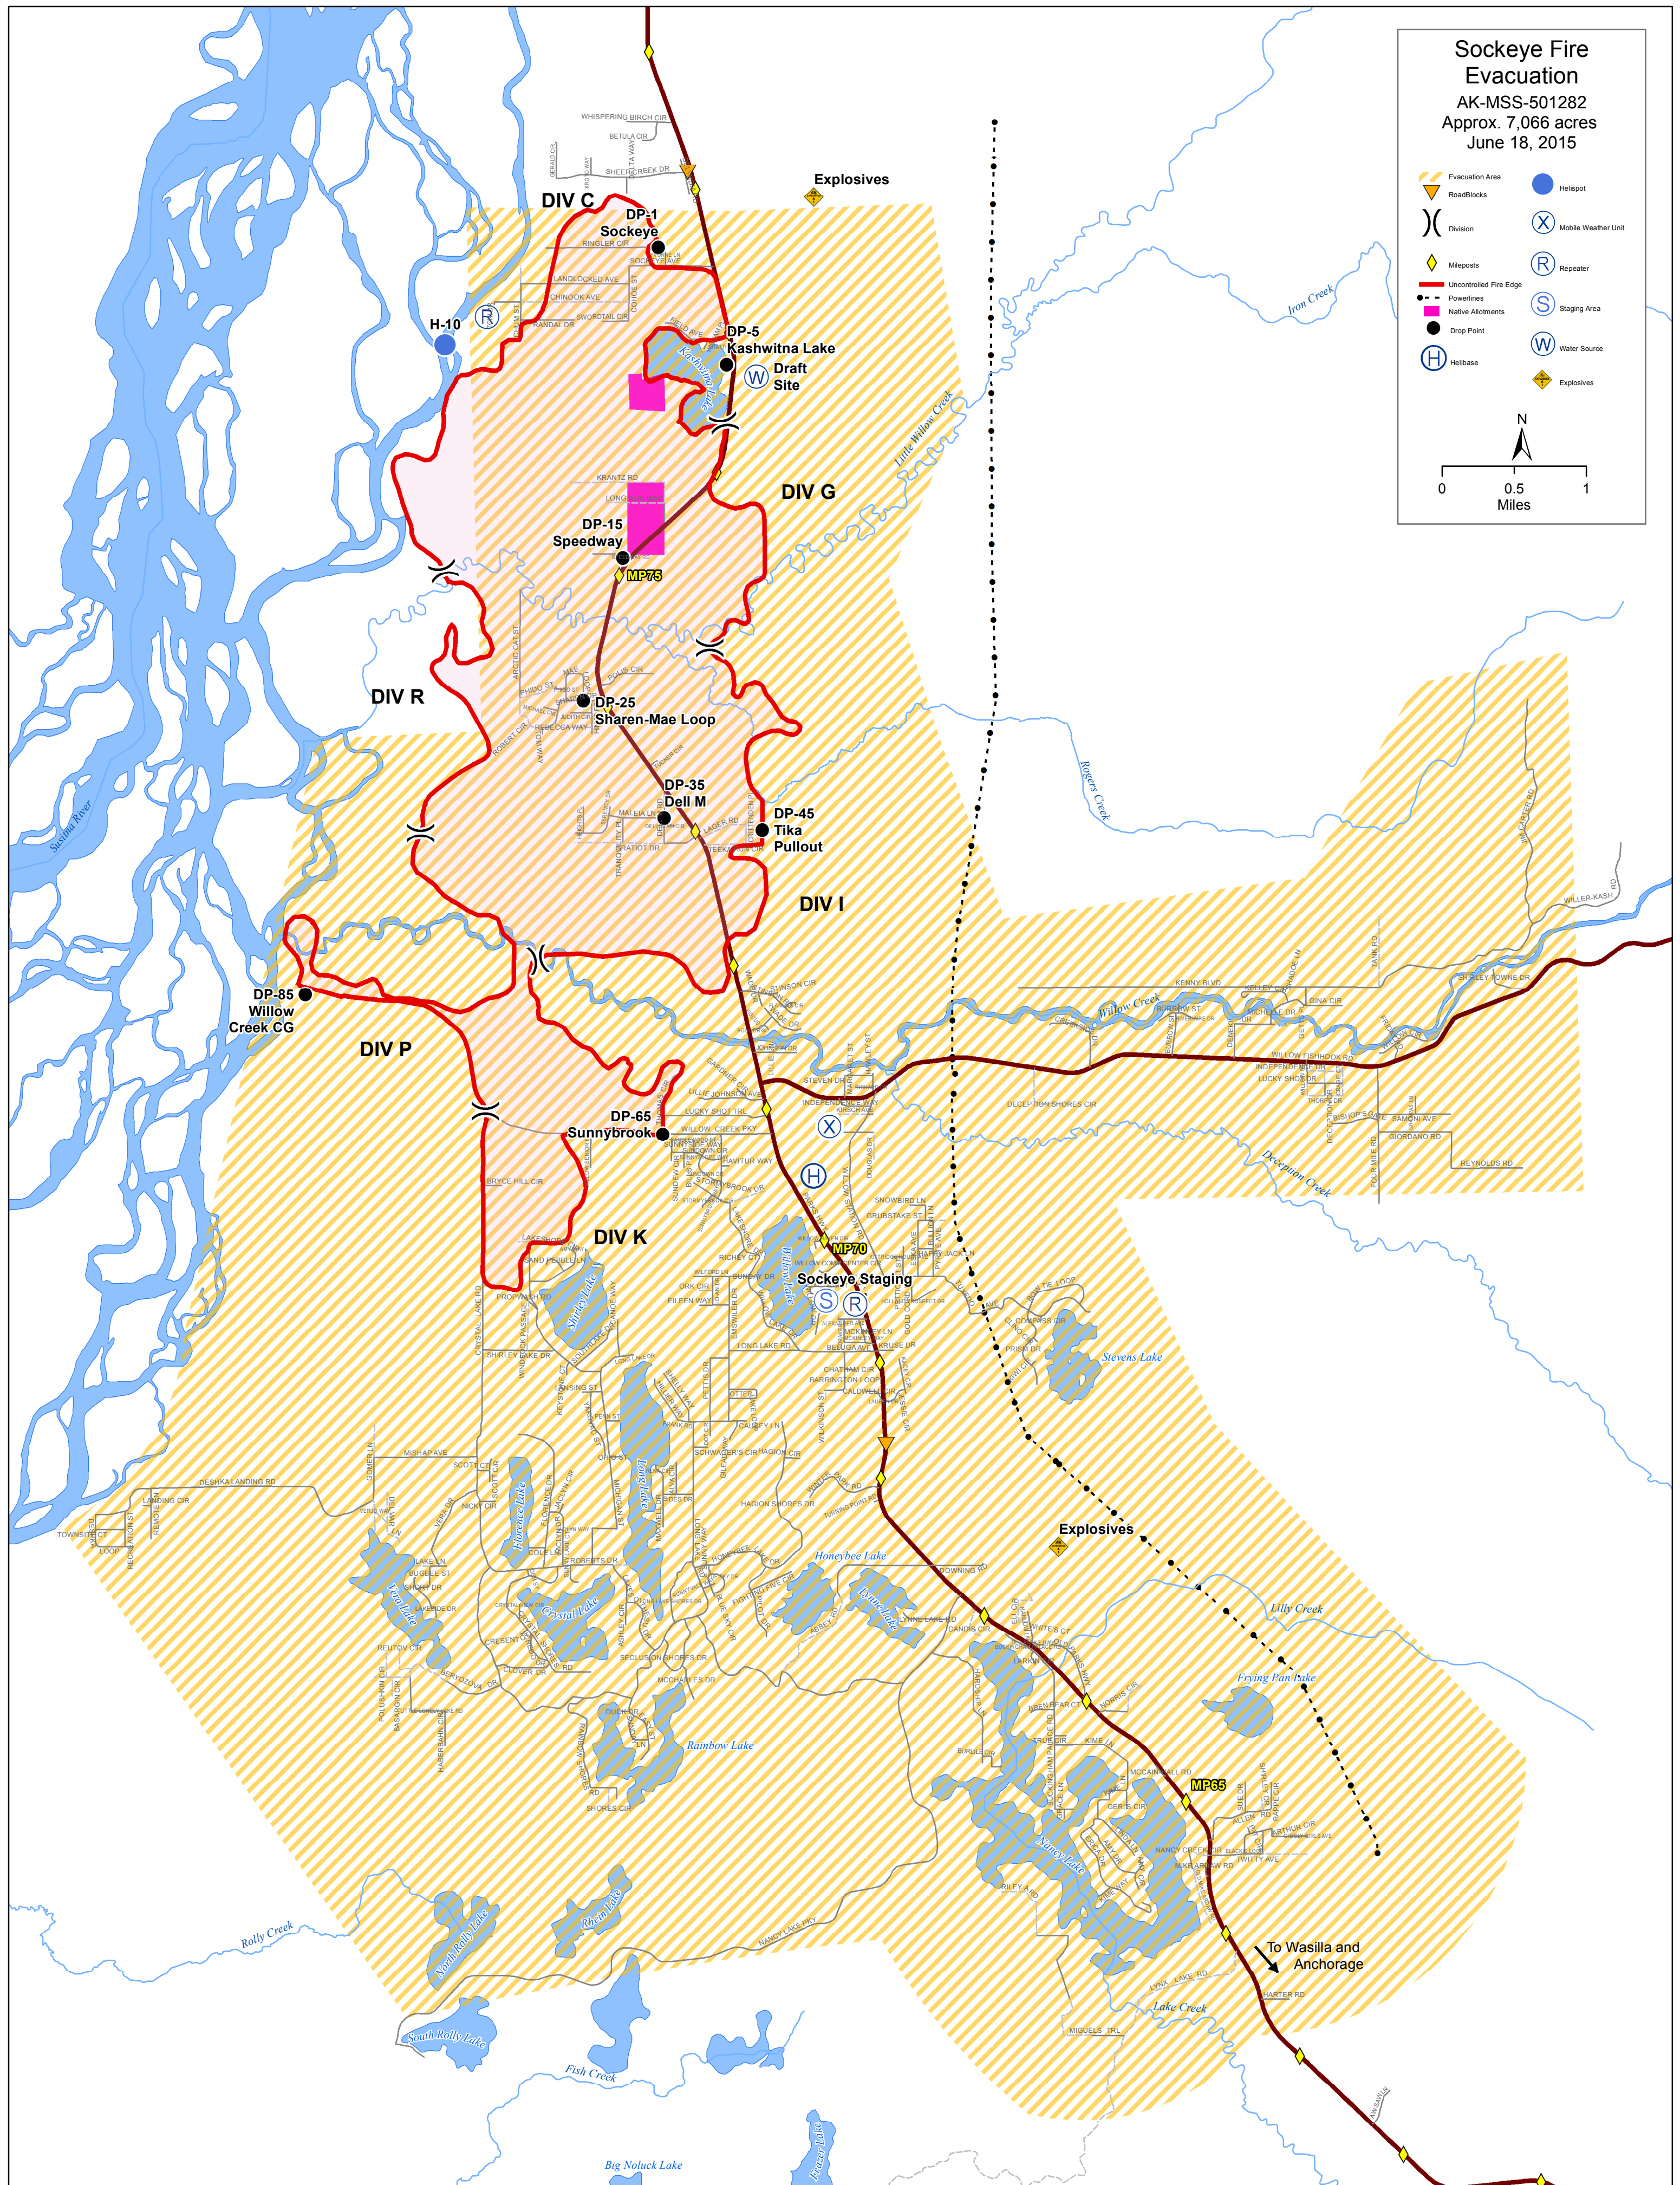

Sockeye Fire Evacuation
 AK-MSS-501282
 Approx. 7,066 acres
 June 18, 2015

 Evacuation Area	 Helispot
 RoadBlocks	 Mobile Weather Unit
 Division	 Repeater
 Mileposts	 Staging Area
 Uncontrolled Fire Edge	 Water Source
 Powerlines	 Drop Point
 Native Allotments	 Explosives
 Helibase	

To Wasilla and Anchorage