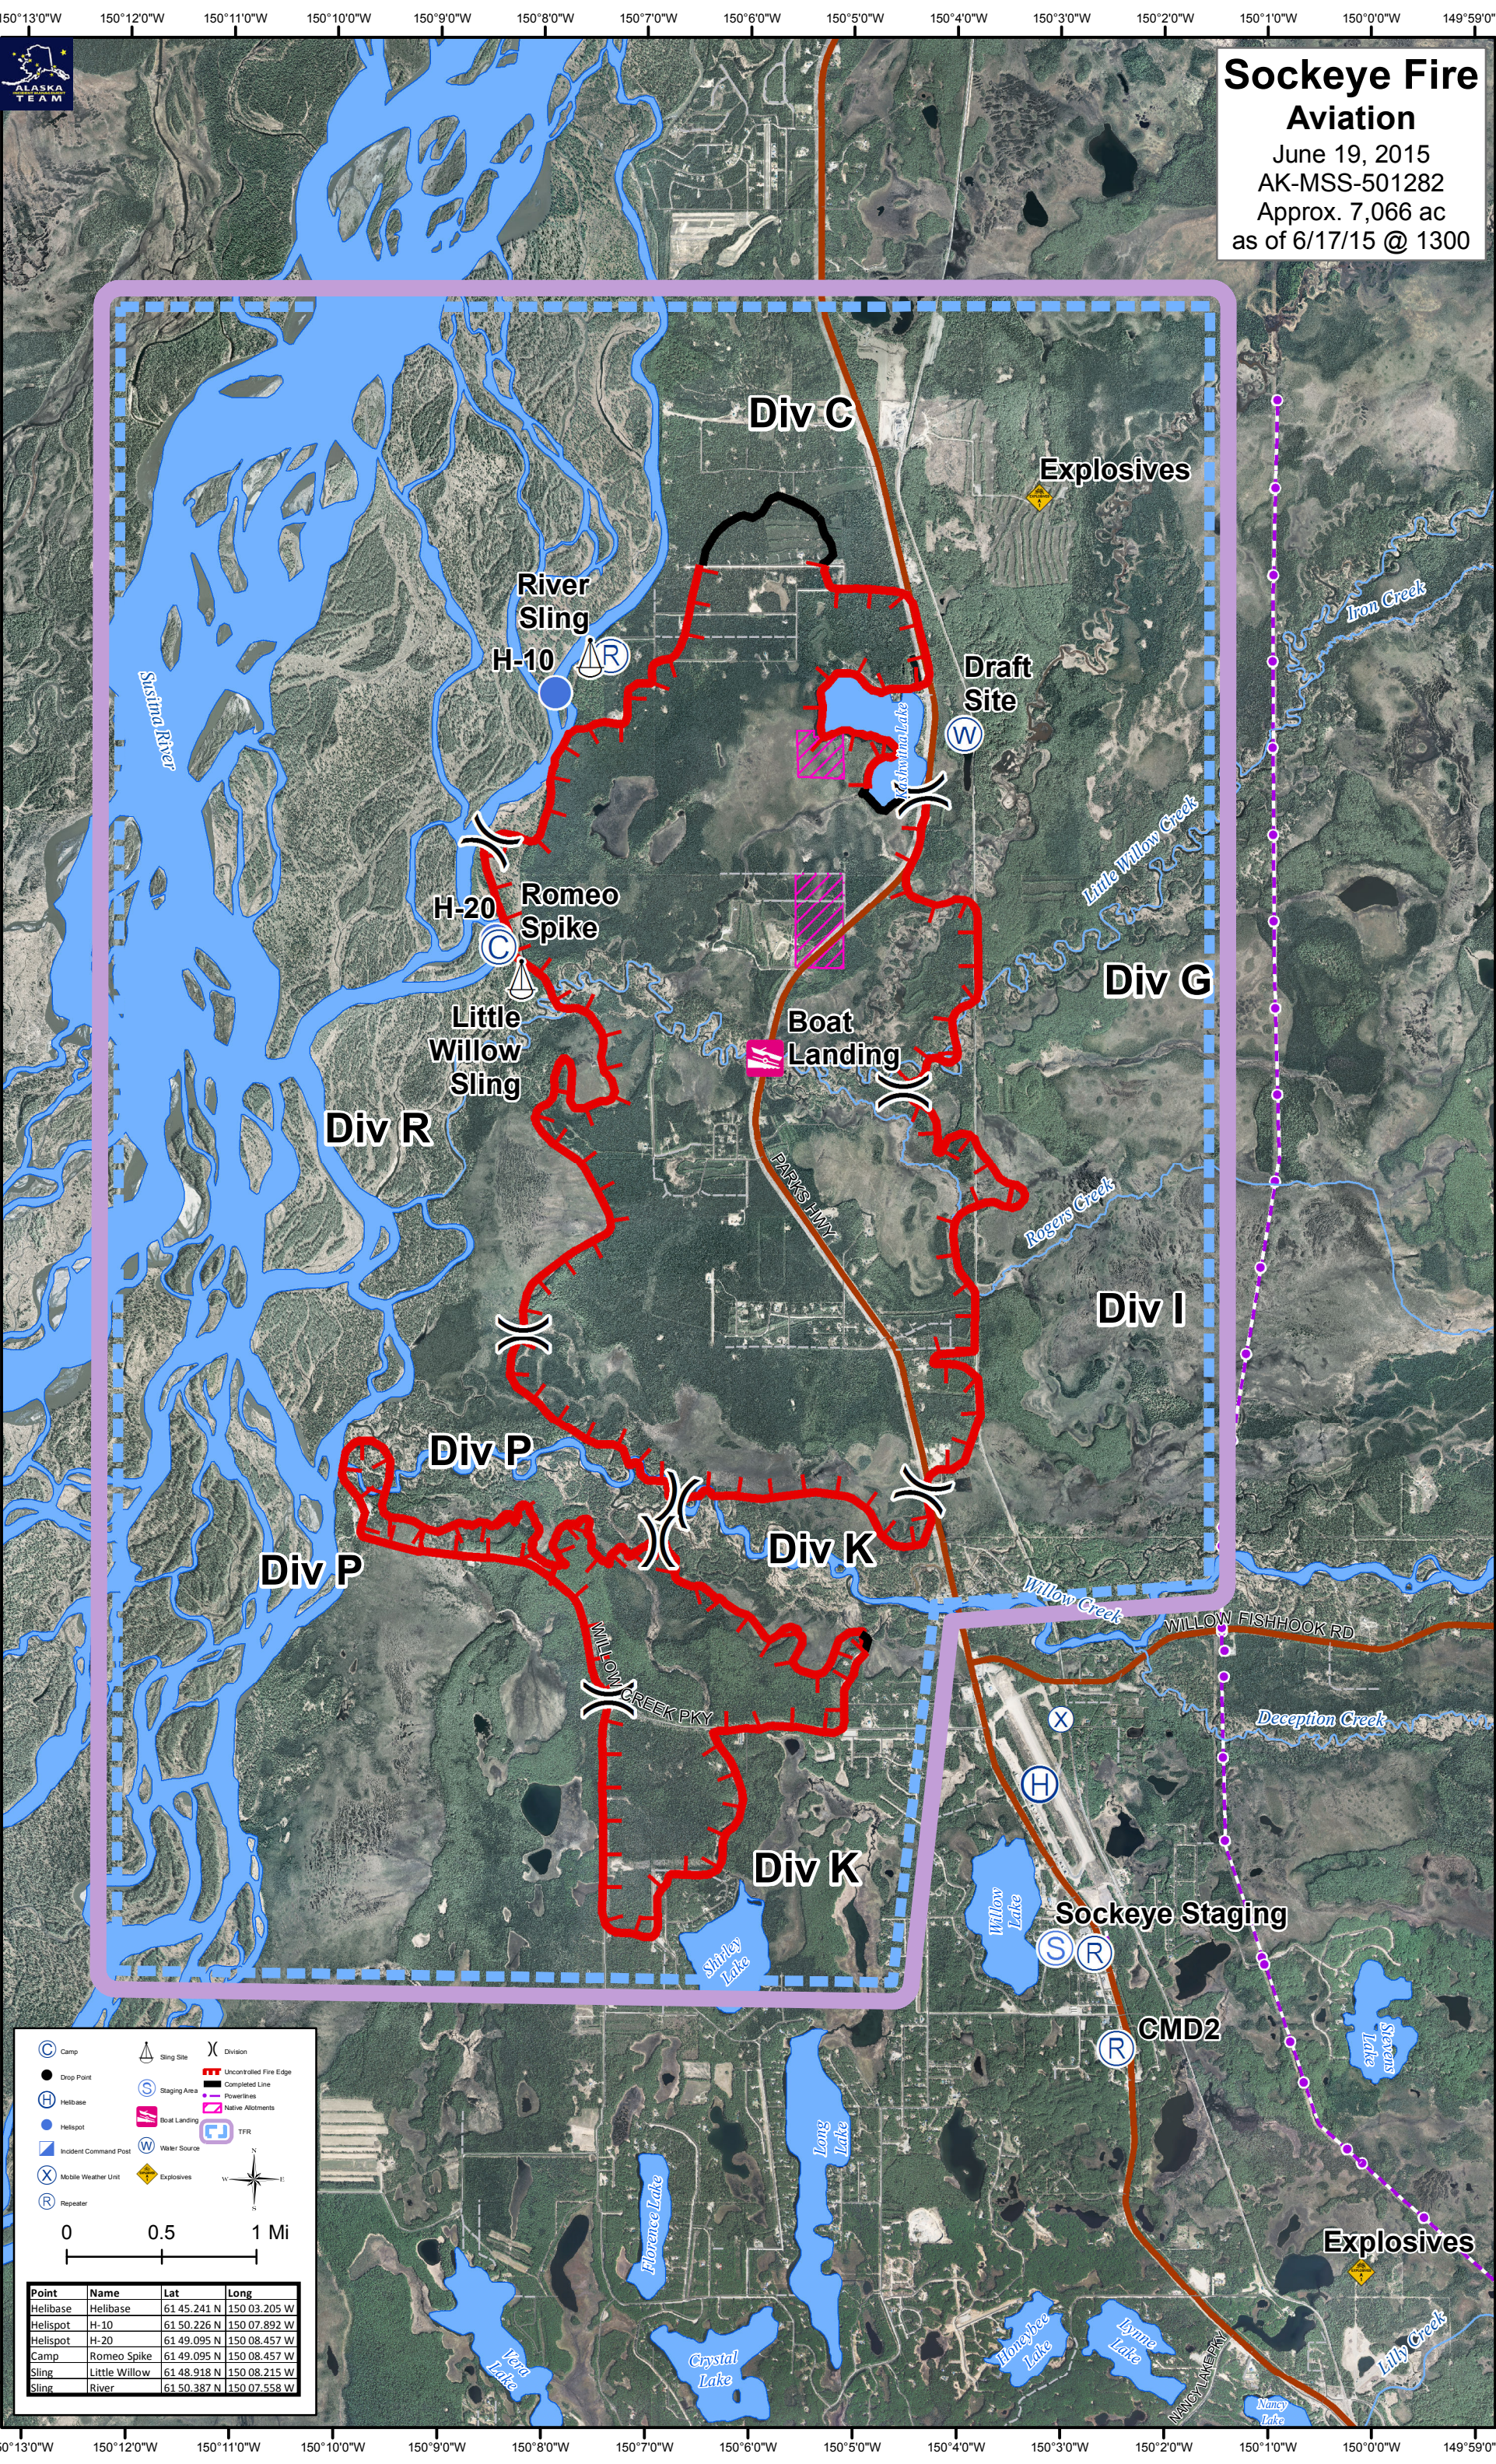

Sockeye Fire Aviation

June 19, 2015
 AK-MSS-501282
 Approx. 7,066 ac
 as of 6/17/15 @ 1300

0 0.5 1 Mi

Point	Name	Lat	Long
Helibase	Helibase	61.45.241 N	150.03.205 W
Helispot	H-10	61.50.226 N	150.07.892 W
Helispot	H-20	61.49.095 N	150.08.457 W
Camp	Romeo Spike	61.49.095 N	150.08.457 W
Sling	Little Willow	61.48.918 N	150.08.215 W
Sling	River	61.50.387 N	150.07.558 W