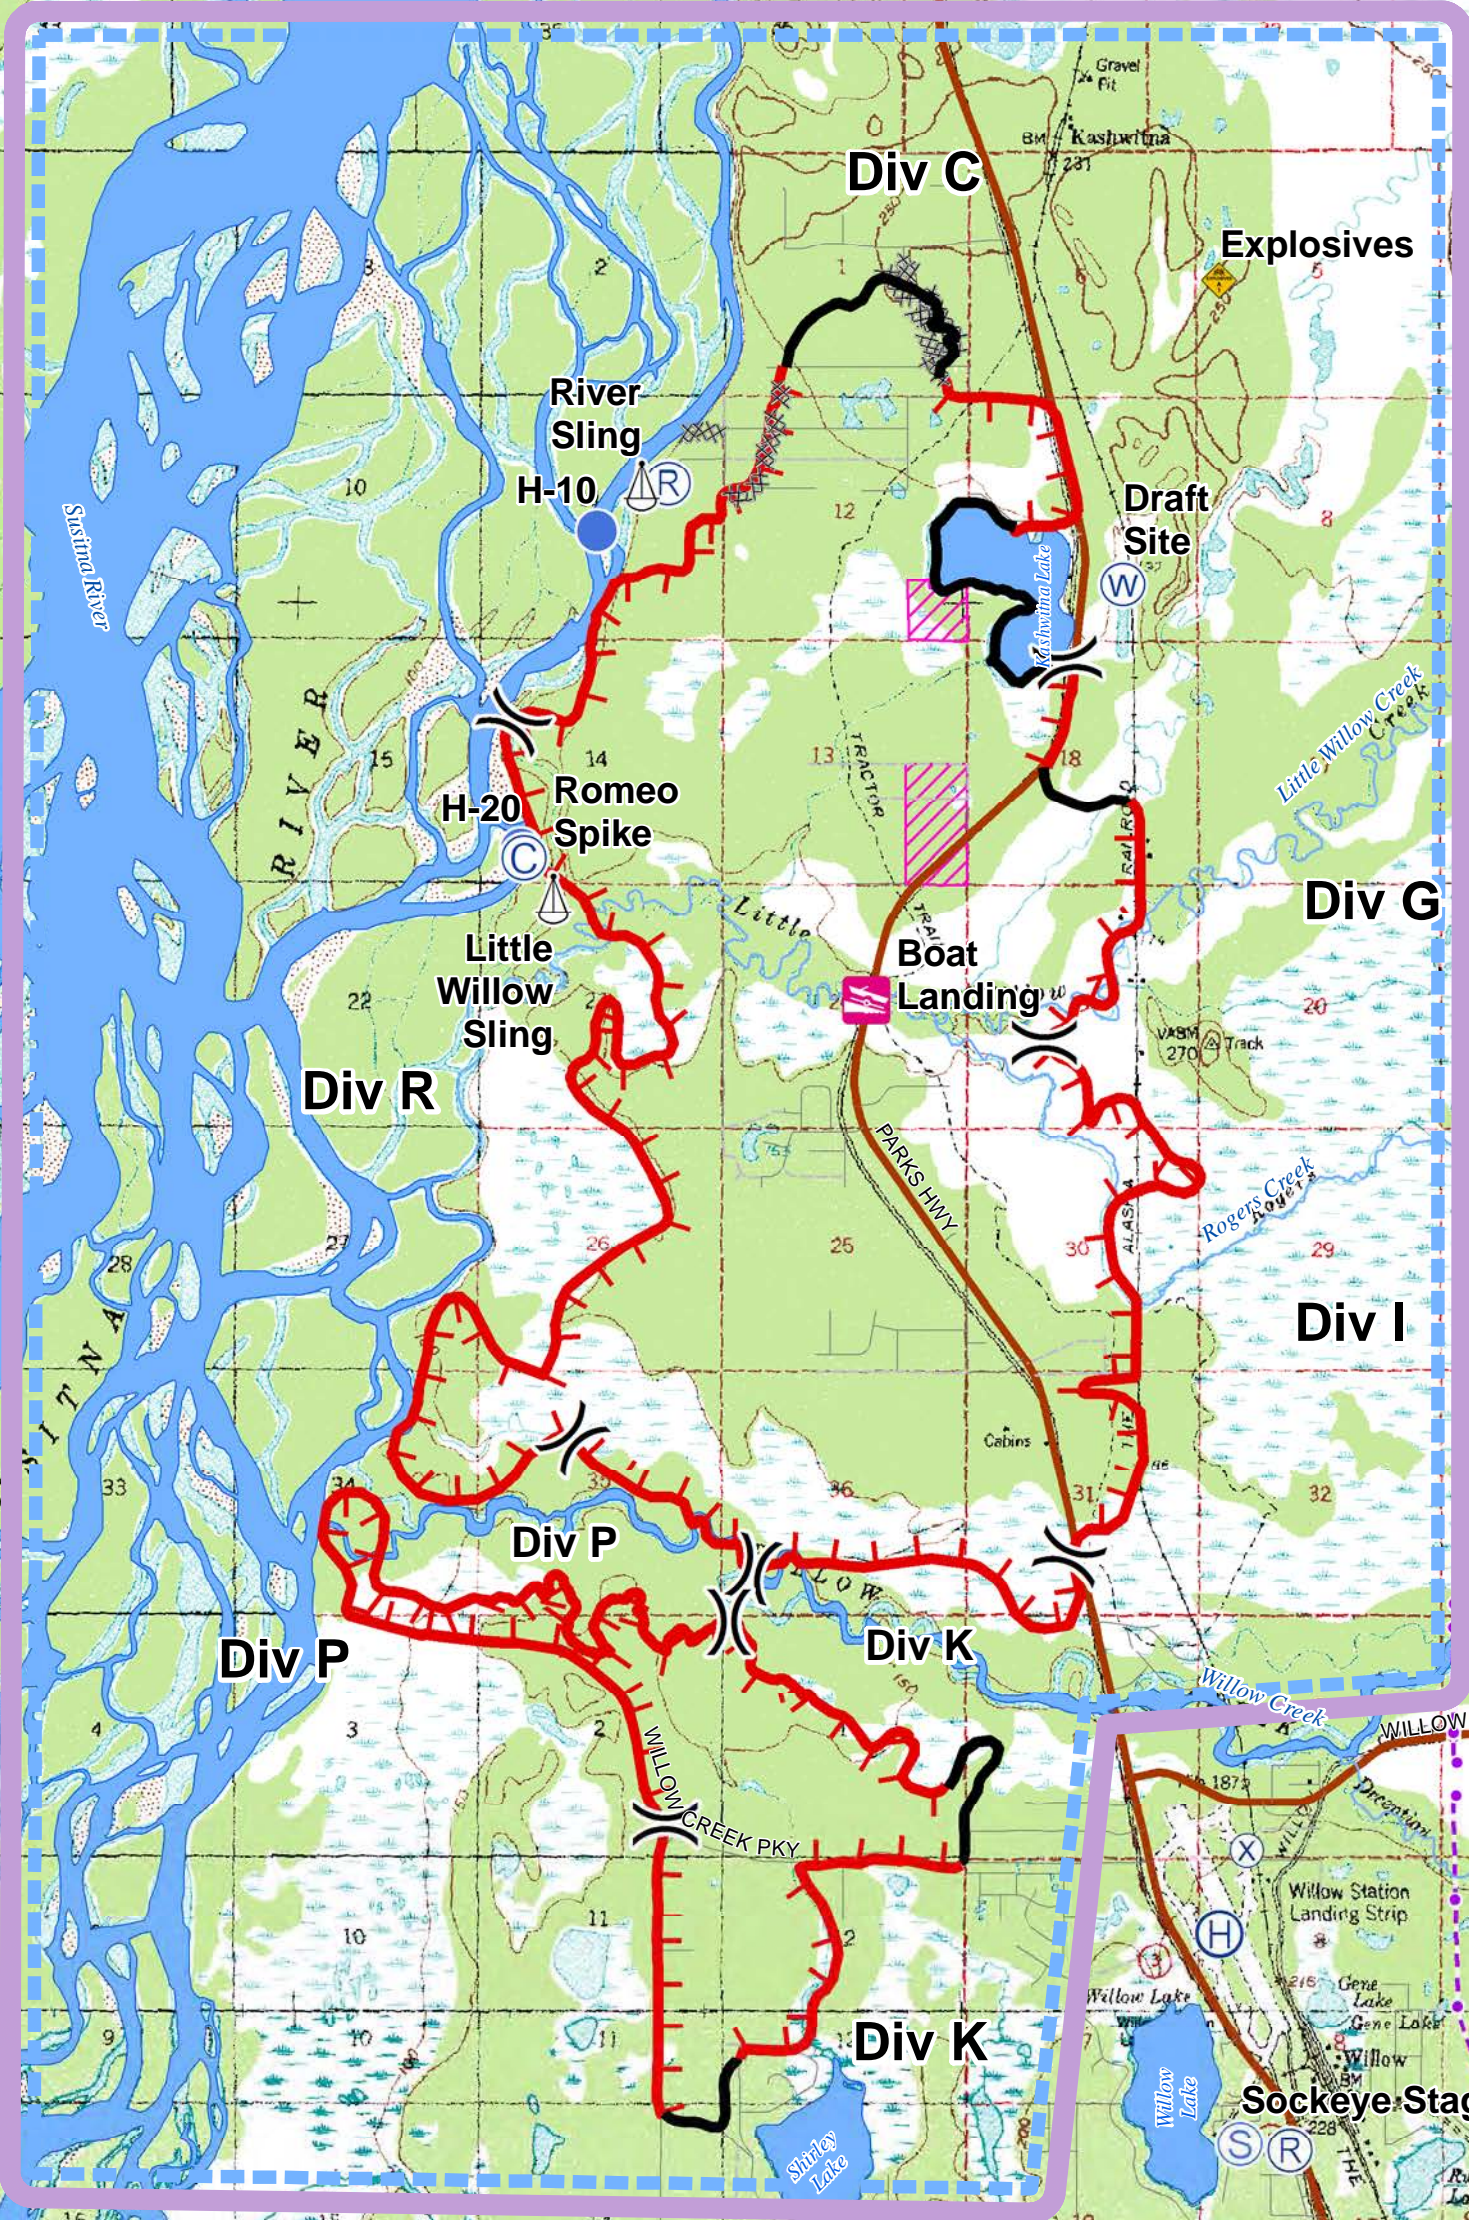

Sockeye Fire
Aviation
 June 20, 2015
 AK-MSS-501282
 Approx. 7,264 ac
 as of 6/19/15 @ 1600

Legend

- Drop Point
- ⊙ Helibase
- ⊙ Helispot
- ⊙ Incident Command Post
- ⊙ Mobile Weather Unit
- ⊙ Repeater
- ⊙ Sling Site
- ⊙ Staging Area
- ⊙ Boat Landing
- ⊙ Water Source
- ⊙ Explosives
- ⊙ TFR
- ⊙ Division
- ⊙ Uncontrolled Fire Edge
- ⊙ Completed Dozer Line
- ⊙ Completed Line
- ⊙ Powerlines
- ⊙ Native Allotments

0 0.5 1 Mi

Point	Name	Lat	Long
⊙	Helibase	61 45.241 N	150 03.205 W
⊙	H-10	61 50.226 N	150 07.892 W
⊙	H-20	61 49.095 N	150 08.457 W
⊙	Camp Romeo Spike	61 49.095 N	150 08.457 W
⊙	Sling Little Willow	61 48.918 N	150 08.215 W
⊙	River	61 50.387 N	150 07.558 W