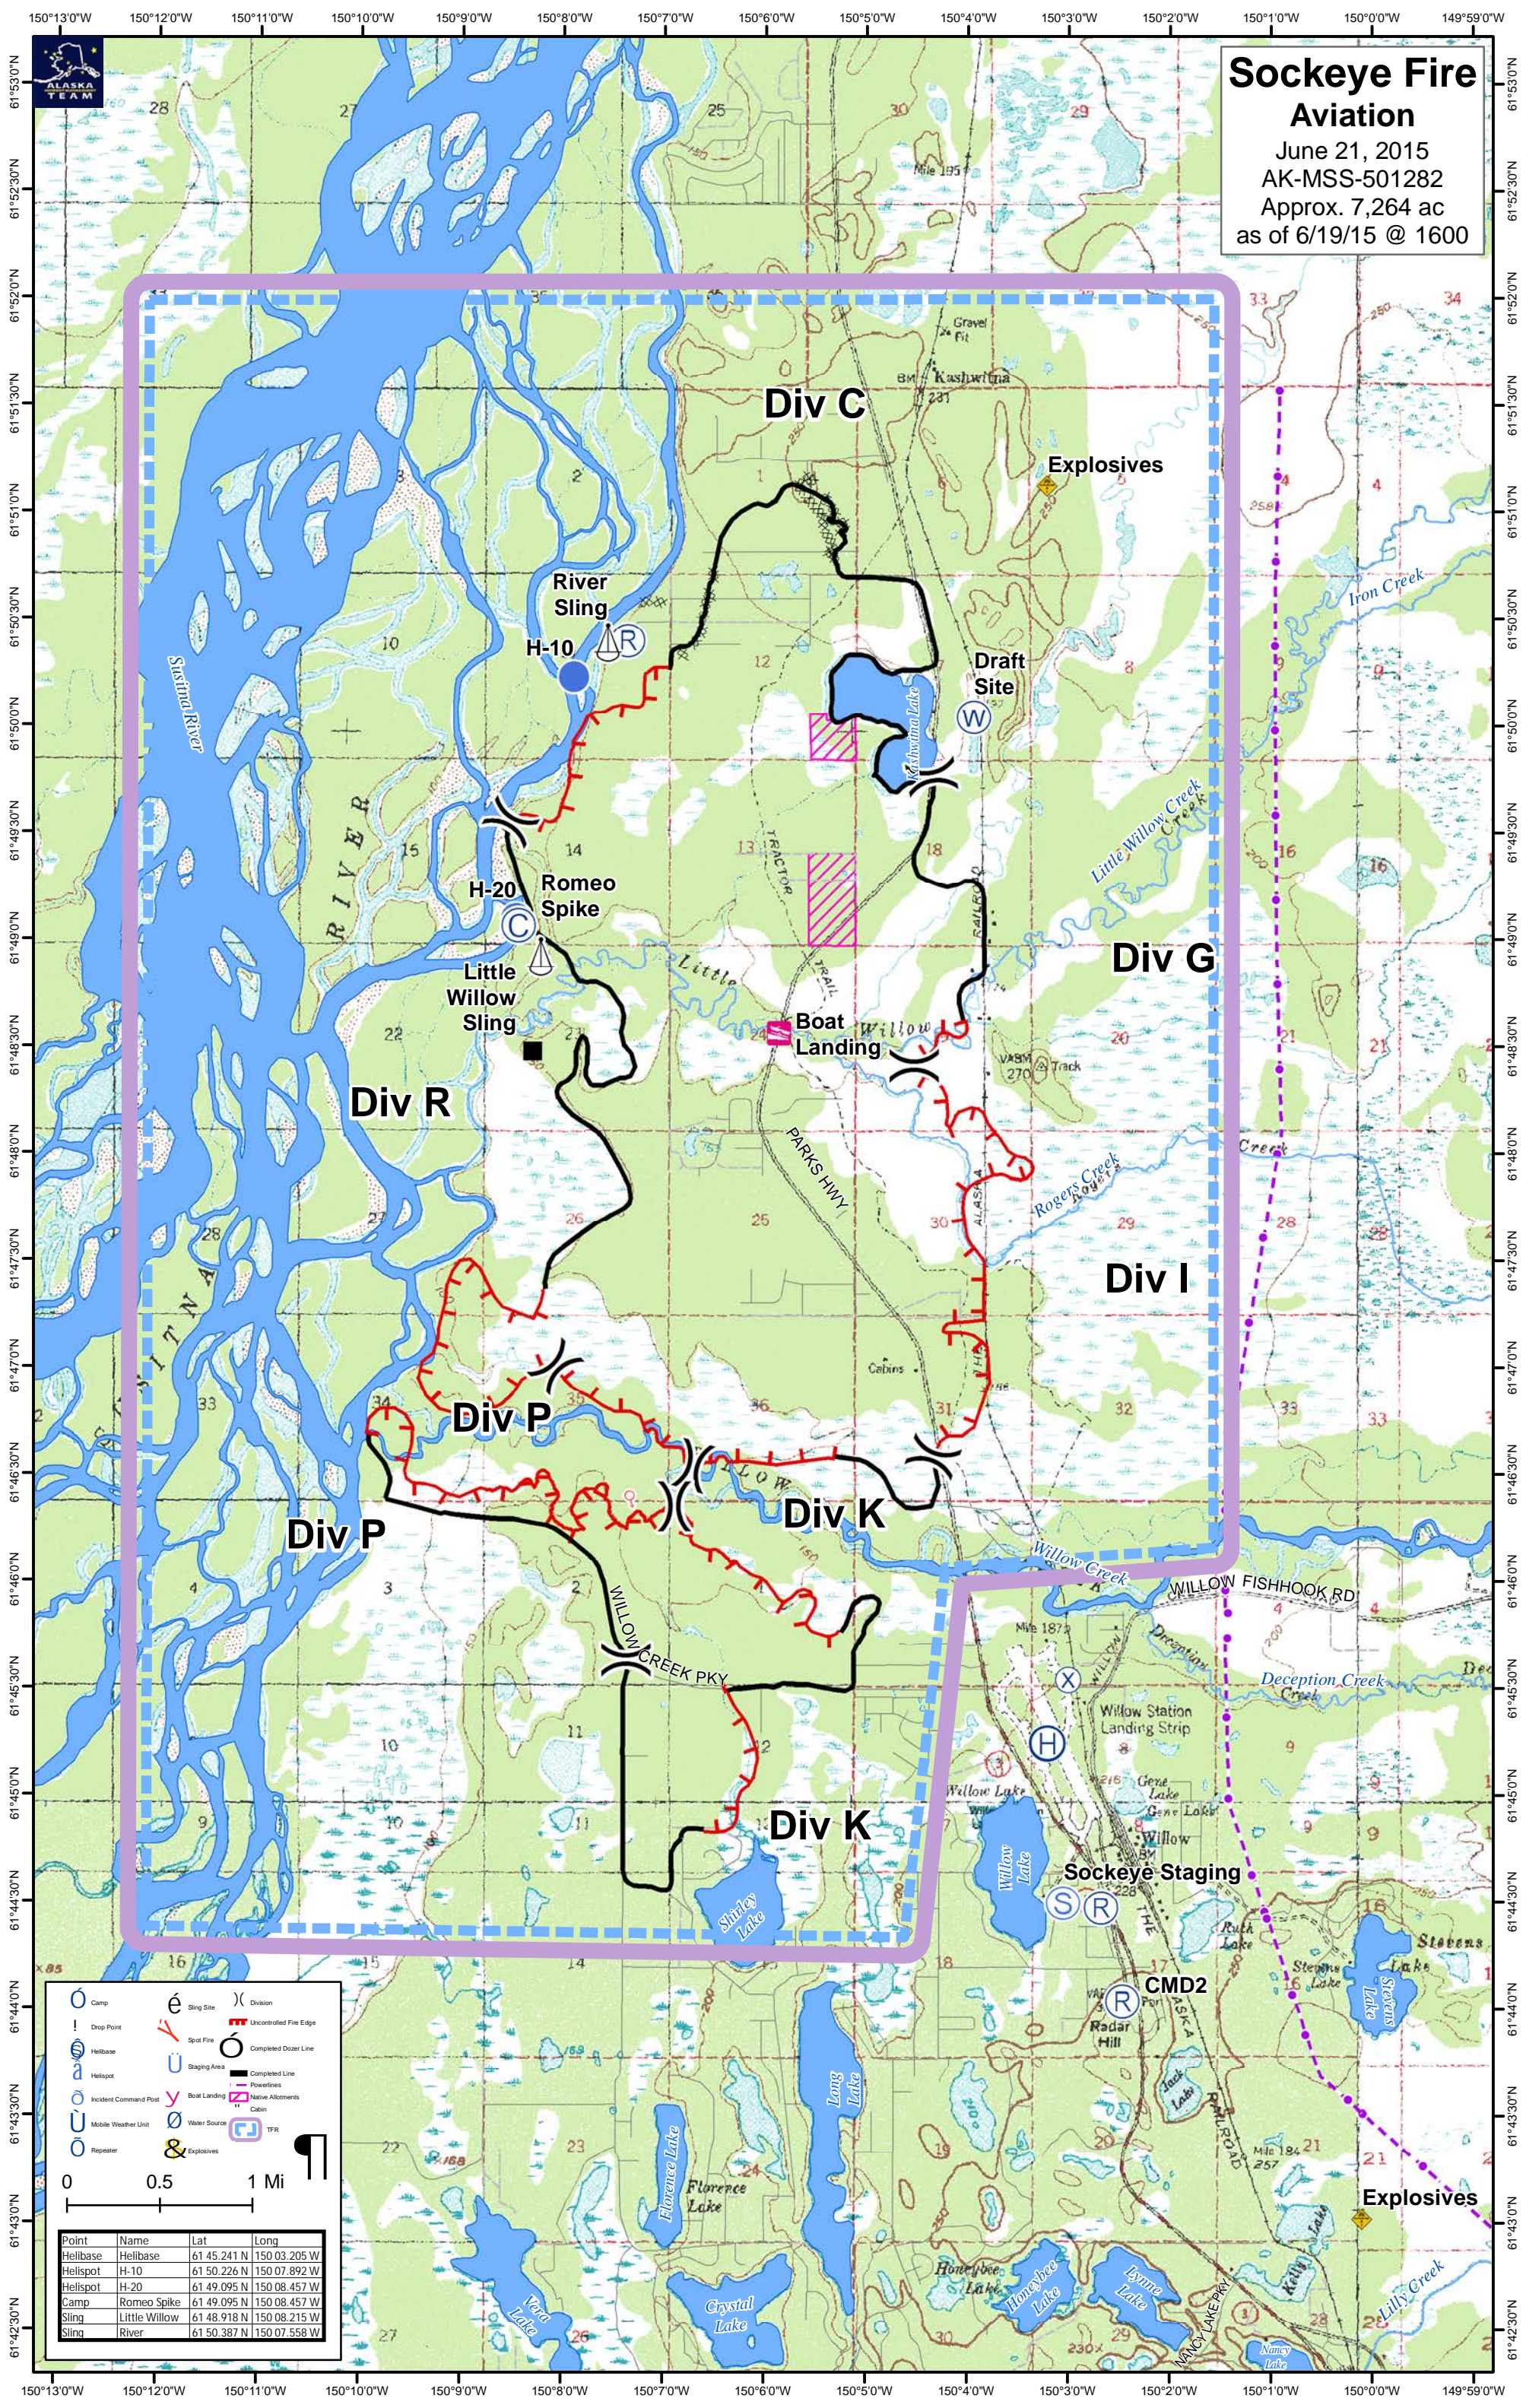

**Sockeye Fire**  
**Aviation**  
 June 21, 2015  
 AK-MSS-501282  
 Approx. 7,264 ac  
 as of 6/19/15 @ 1600

**Div C**

**Div G**

**Div I**

**Div K**

**Div P**

**Div R**

**Explosives**

**Draft Site**

**Romeo Spike**

**Little Willow Sling**

**River Sling**

**Boat Landing**

**Sockeye Staging**

**Explosives**

	Camp		Sling Site		Division
	Drop Point		Spot Fire		Uncontrolled Fire Edge
	Helibase		Completed Dozer Line		Completed Line
	Helispot		Staging Area		Powerlines
	Incident Command Post		Boat Landing		Native Allotments
	Mobile Weather Unit		Water Source		Cabin
	Repeater		Explosives		TFR

Point	Name	Lat	Long
Helibase	Helibase	61 45.241 N	150 03.205 W
Helispot	H-10	61 50.226 N	150 07.892 W
Helispot	H-20	61 49.095 N	150 08.457 W
Camp	Romeo Spike	61 49.095 N	150 08.457 W
Sling	Little Willow	61 48.918 N	150 08.215 W
Sling	River	61 50.387 N	150 07.558 W