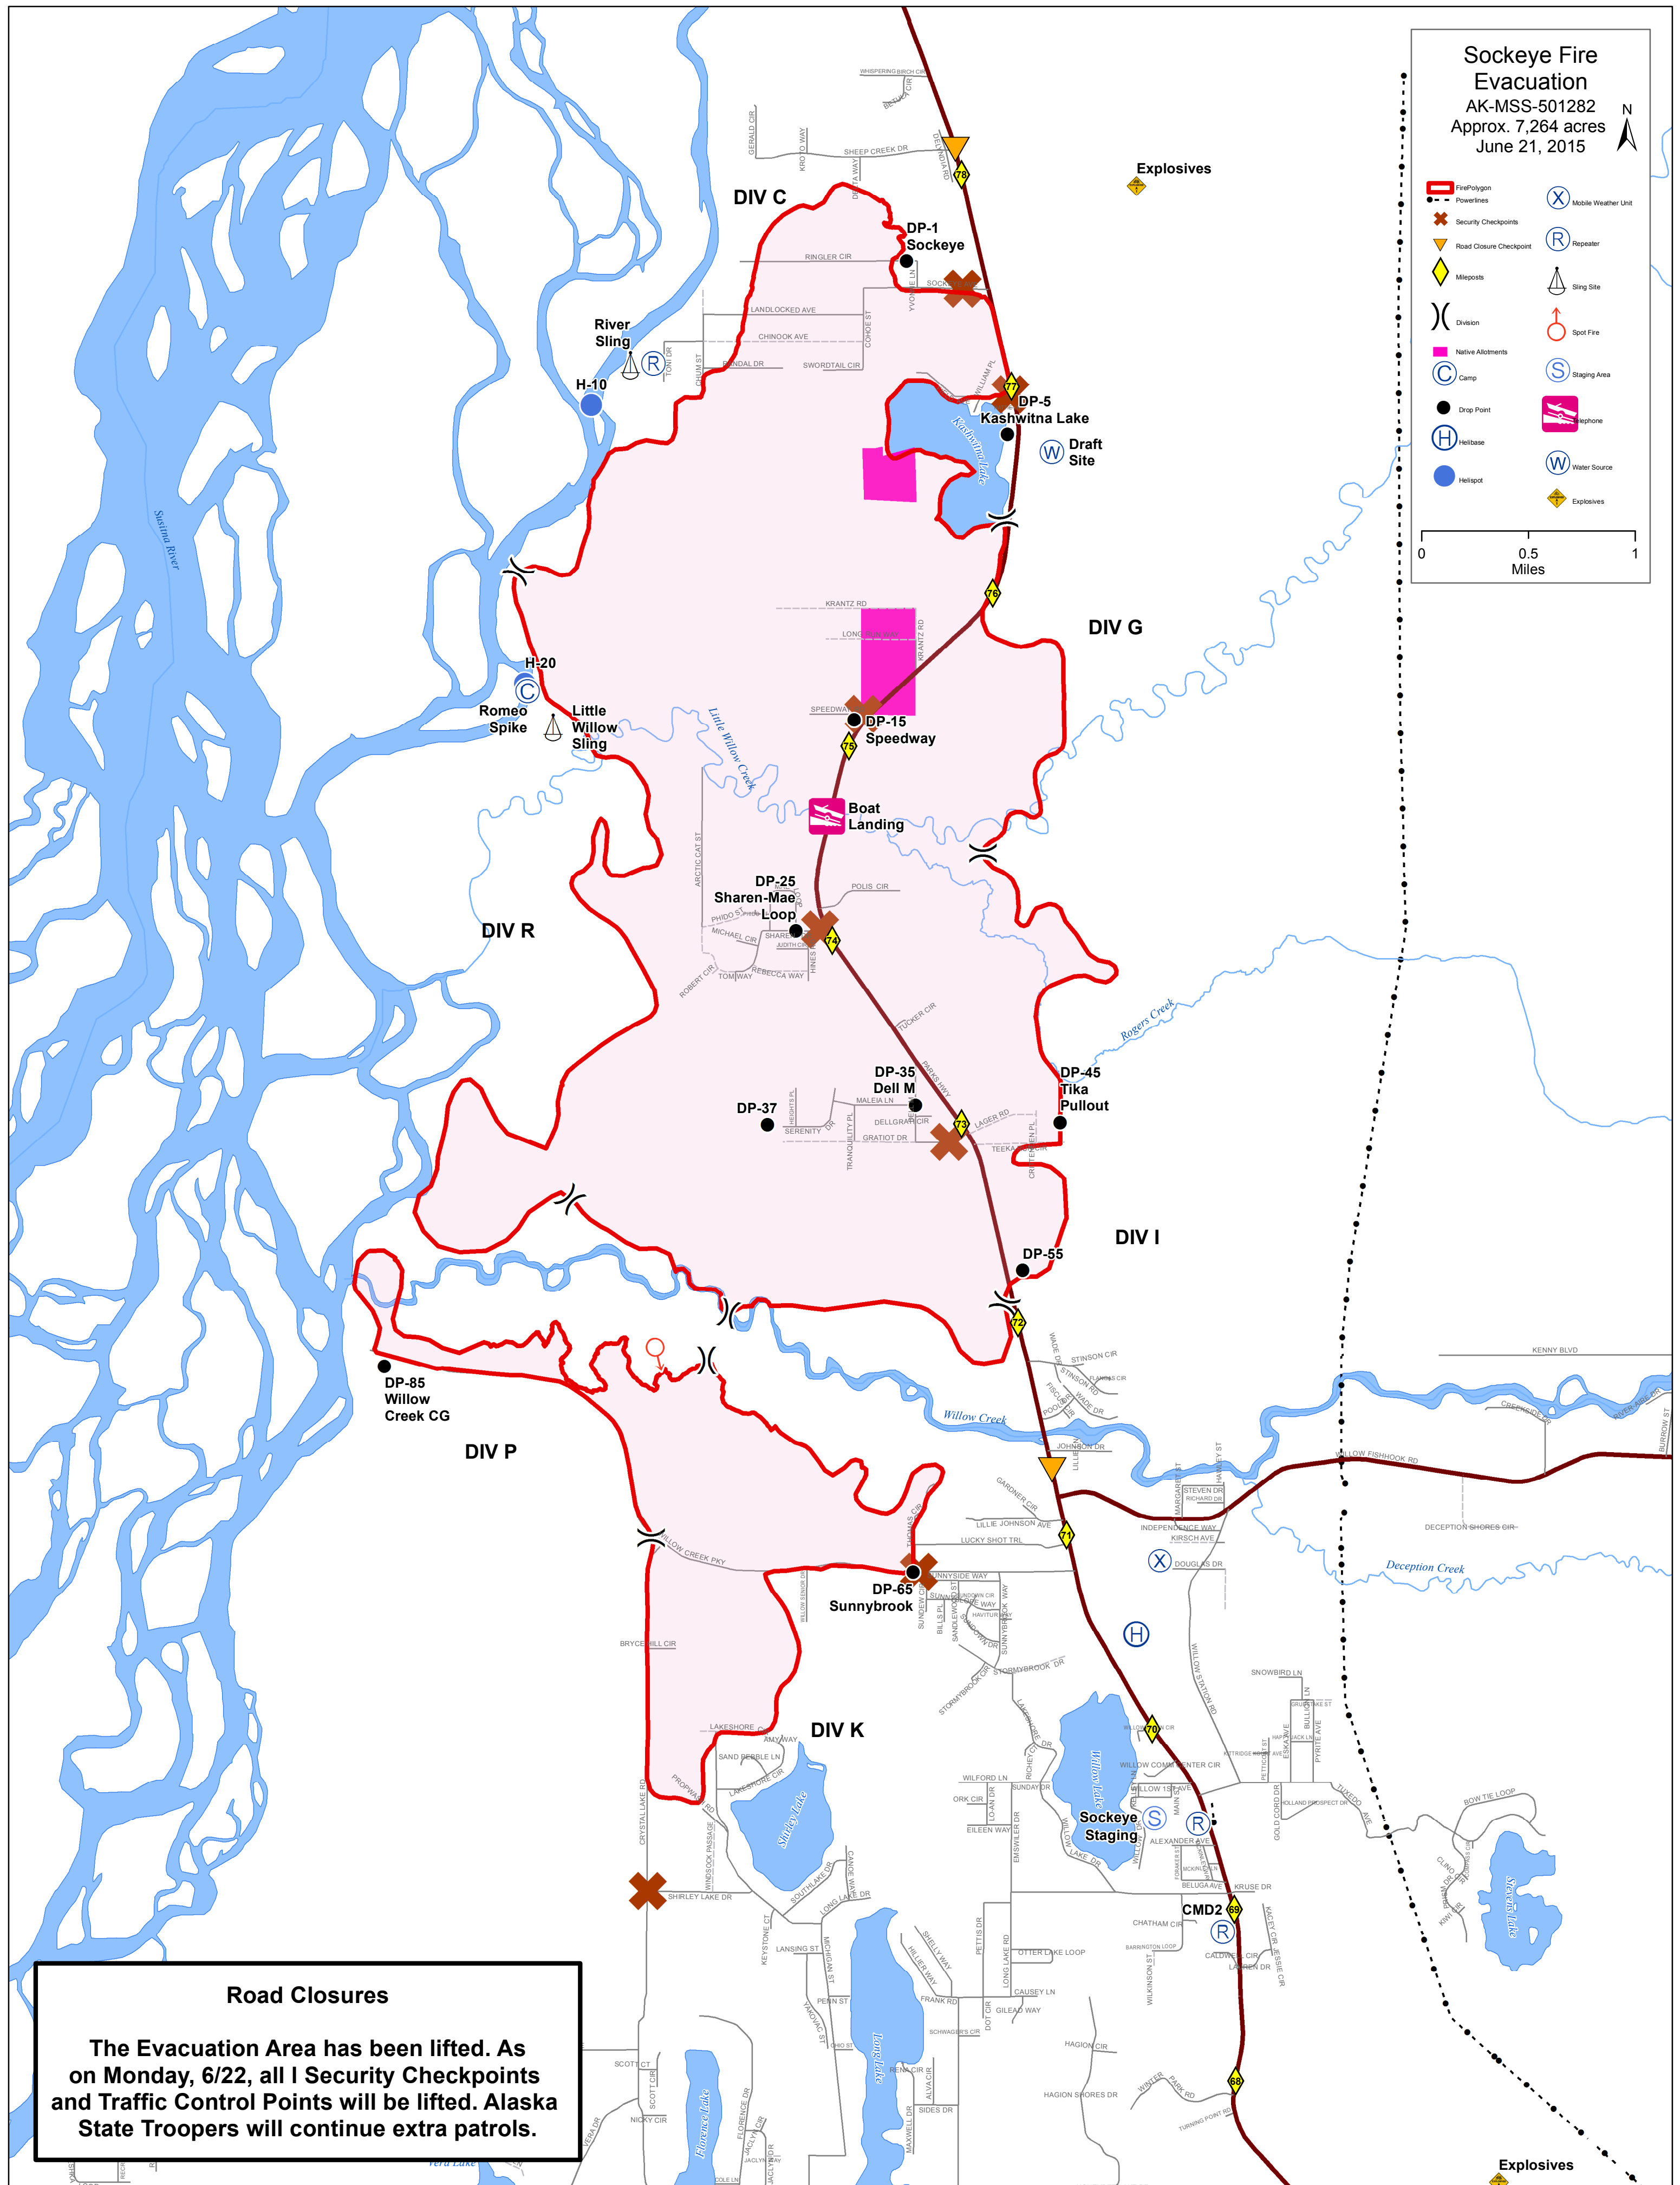

Sockeye Fire Evacuation
 AK-MSS-501282
 Approx. 7,264 acres
 June 21, 2015

- Fire Polygon
- Powerlines
- Security Checkpoints
- Road Closure Checkpoint
- Mileposts
- Division
- Native Allotments
- Camp
- Drop Point
- Helibase
- Helispot
- Mobile Weather Unit
- Repeater
- Staging Area
- Water Source
- Explosives
- Sling Site
- Spot Fire
- Siphone

Road Closures

The Evacuation Area has been lifted. As on Monday, 6/22, all I Security Checkpoints and Traffic Control Points will be lifted. Alaska State Troopers will continue extra patrols.

Explosives