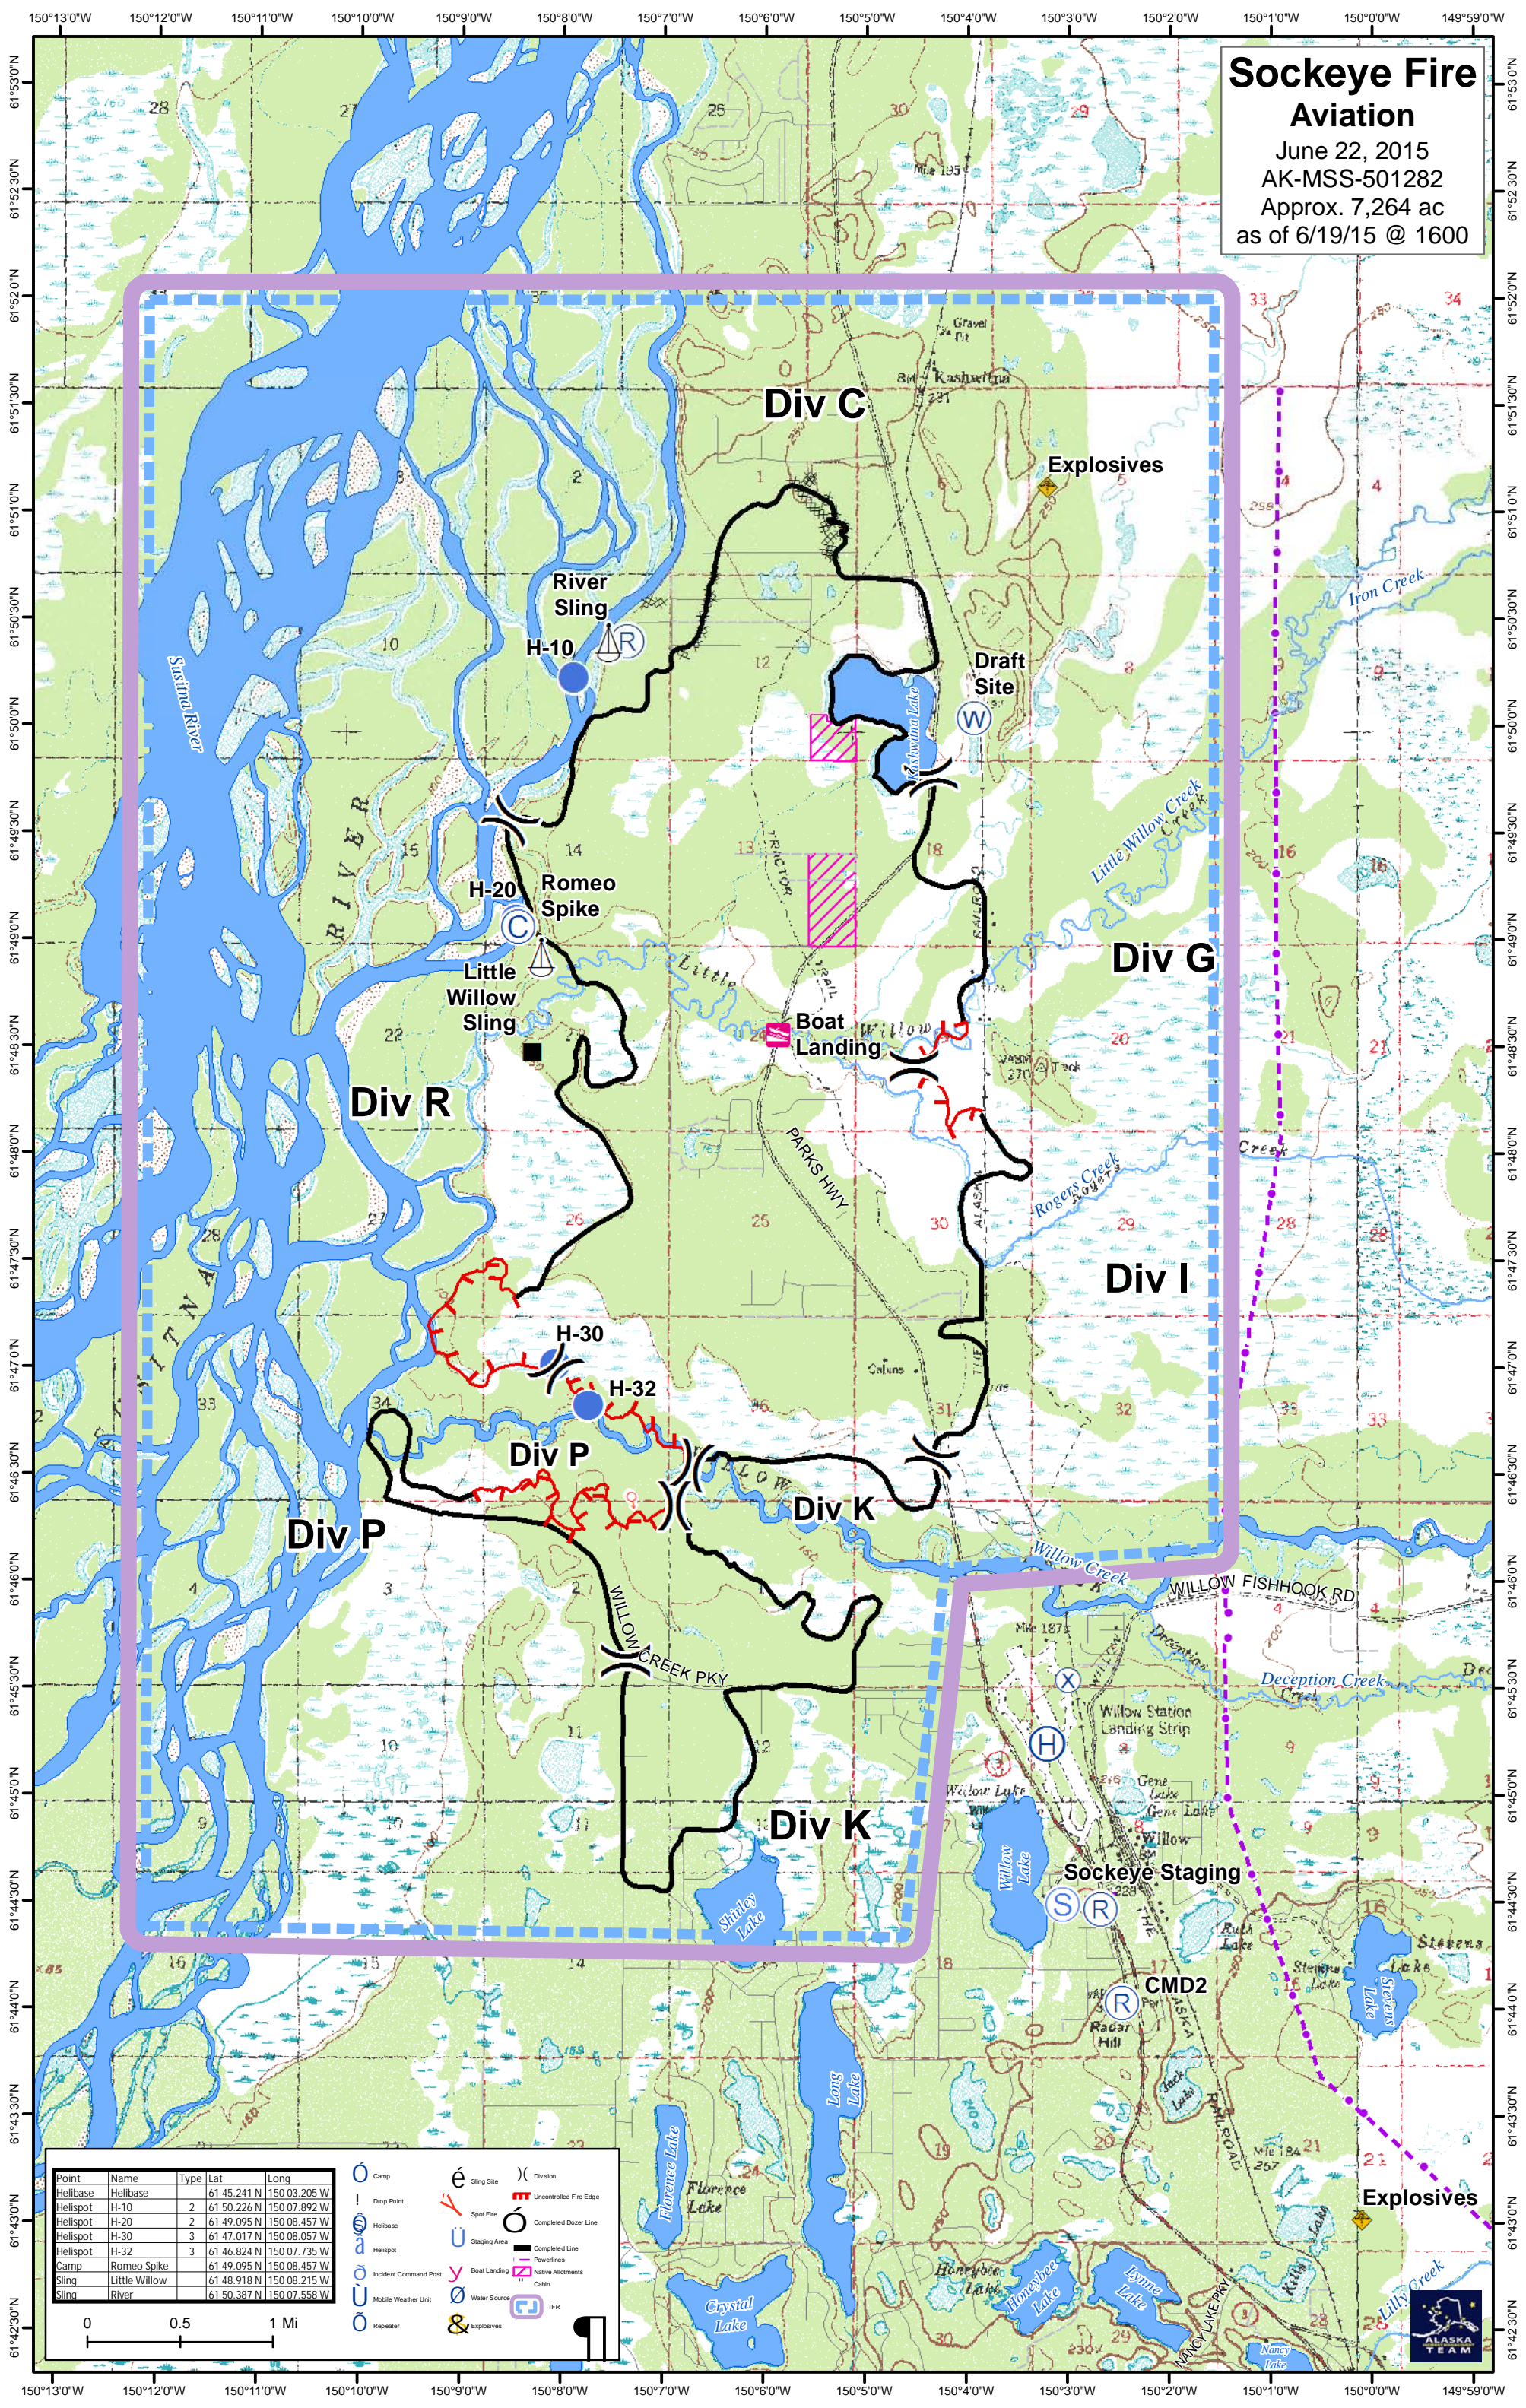

**Sockeye Fire**  
**Aviation**  
 June 22, 2015  
 AK-MSS-501282  
 Approx. 7,264 ac  
 as of 6/19/15 @ 1600

Point	Name	Type	Lat	Long
	Helibase		61 45.241 N	150 03.205 W
	H-10	2	61 50.226 N	150 07.892 W
	H-20	2	61 49.095 N	150 08.457 W
	H-30	3	61 47.017 N	150 08.057 W
	H-32	3	61 46.824 N	150 07.735 W
	Camp		61 49.095 N	150 08.457 W
	Sling		61 48.918 N	150 08.215 W
	Sling		61 50.387 N	150 07.558 W

	Camp		Sling Site		Division
	Deep Point		Spot Fire		Uncontrolled Fire Edge
	Helibase		Completed Dozer Line		Completed Line
	Helispot		Powerlines		Native Allotments
	Incident Command Post		Boat Landing		Cabin
	Mobile Weather Unit		Water Source		TRF
	Repeater		Explosives		