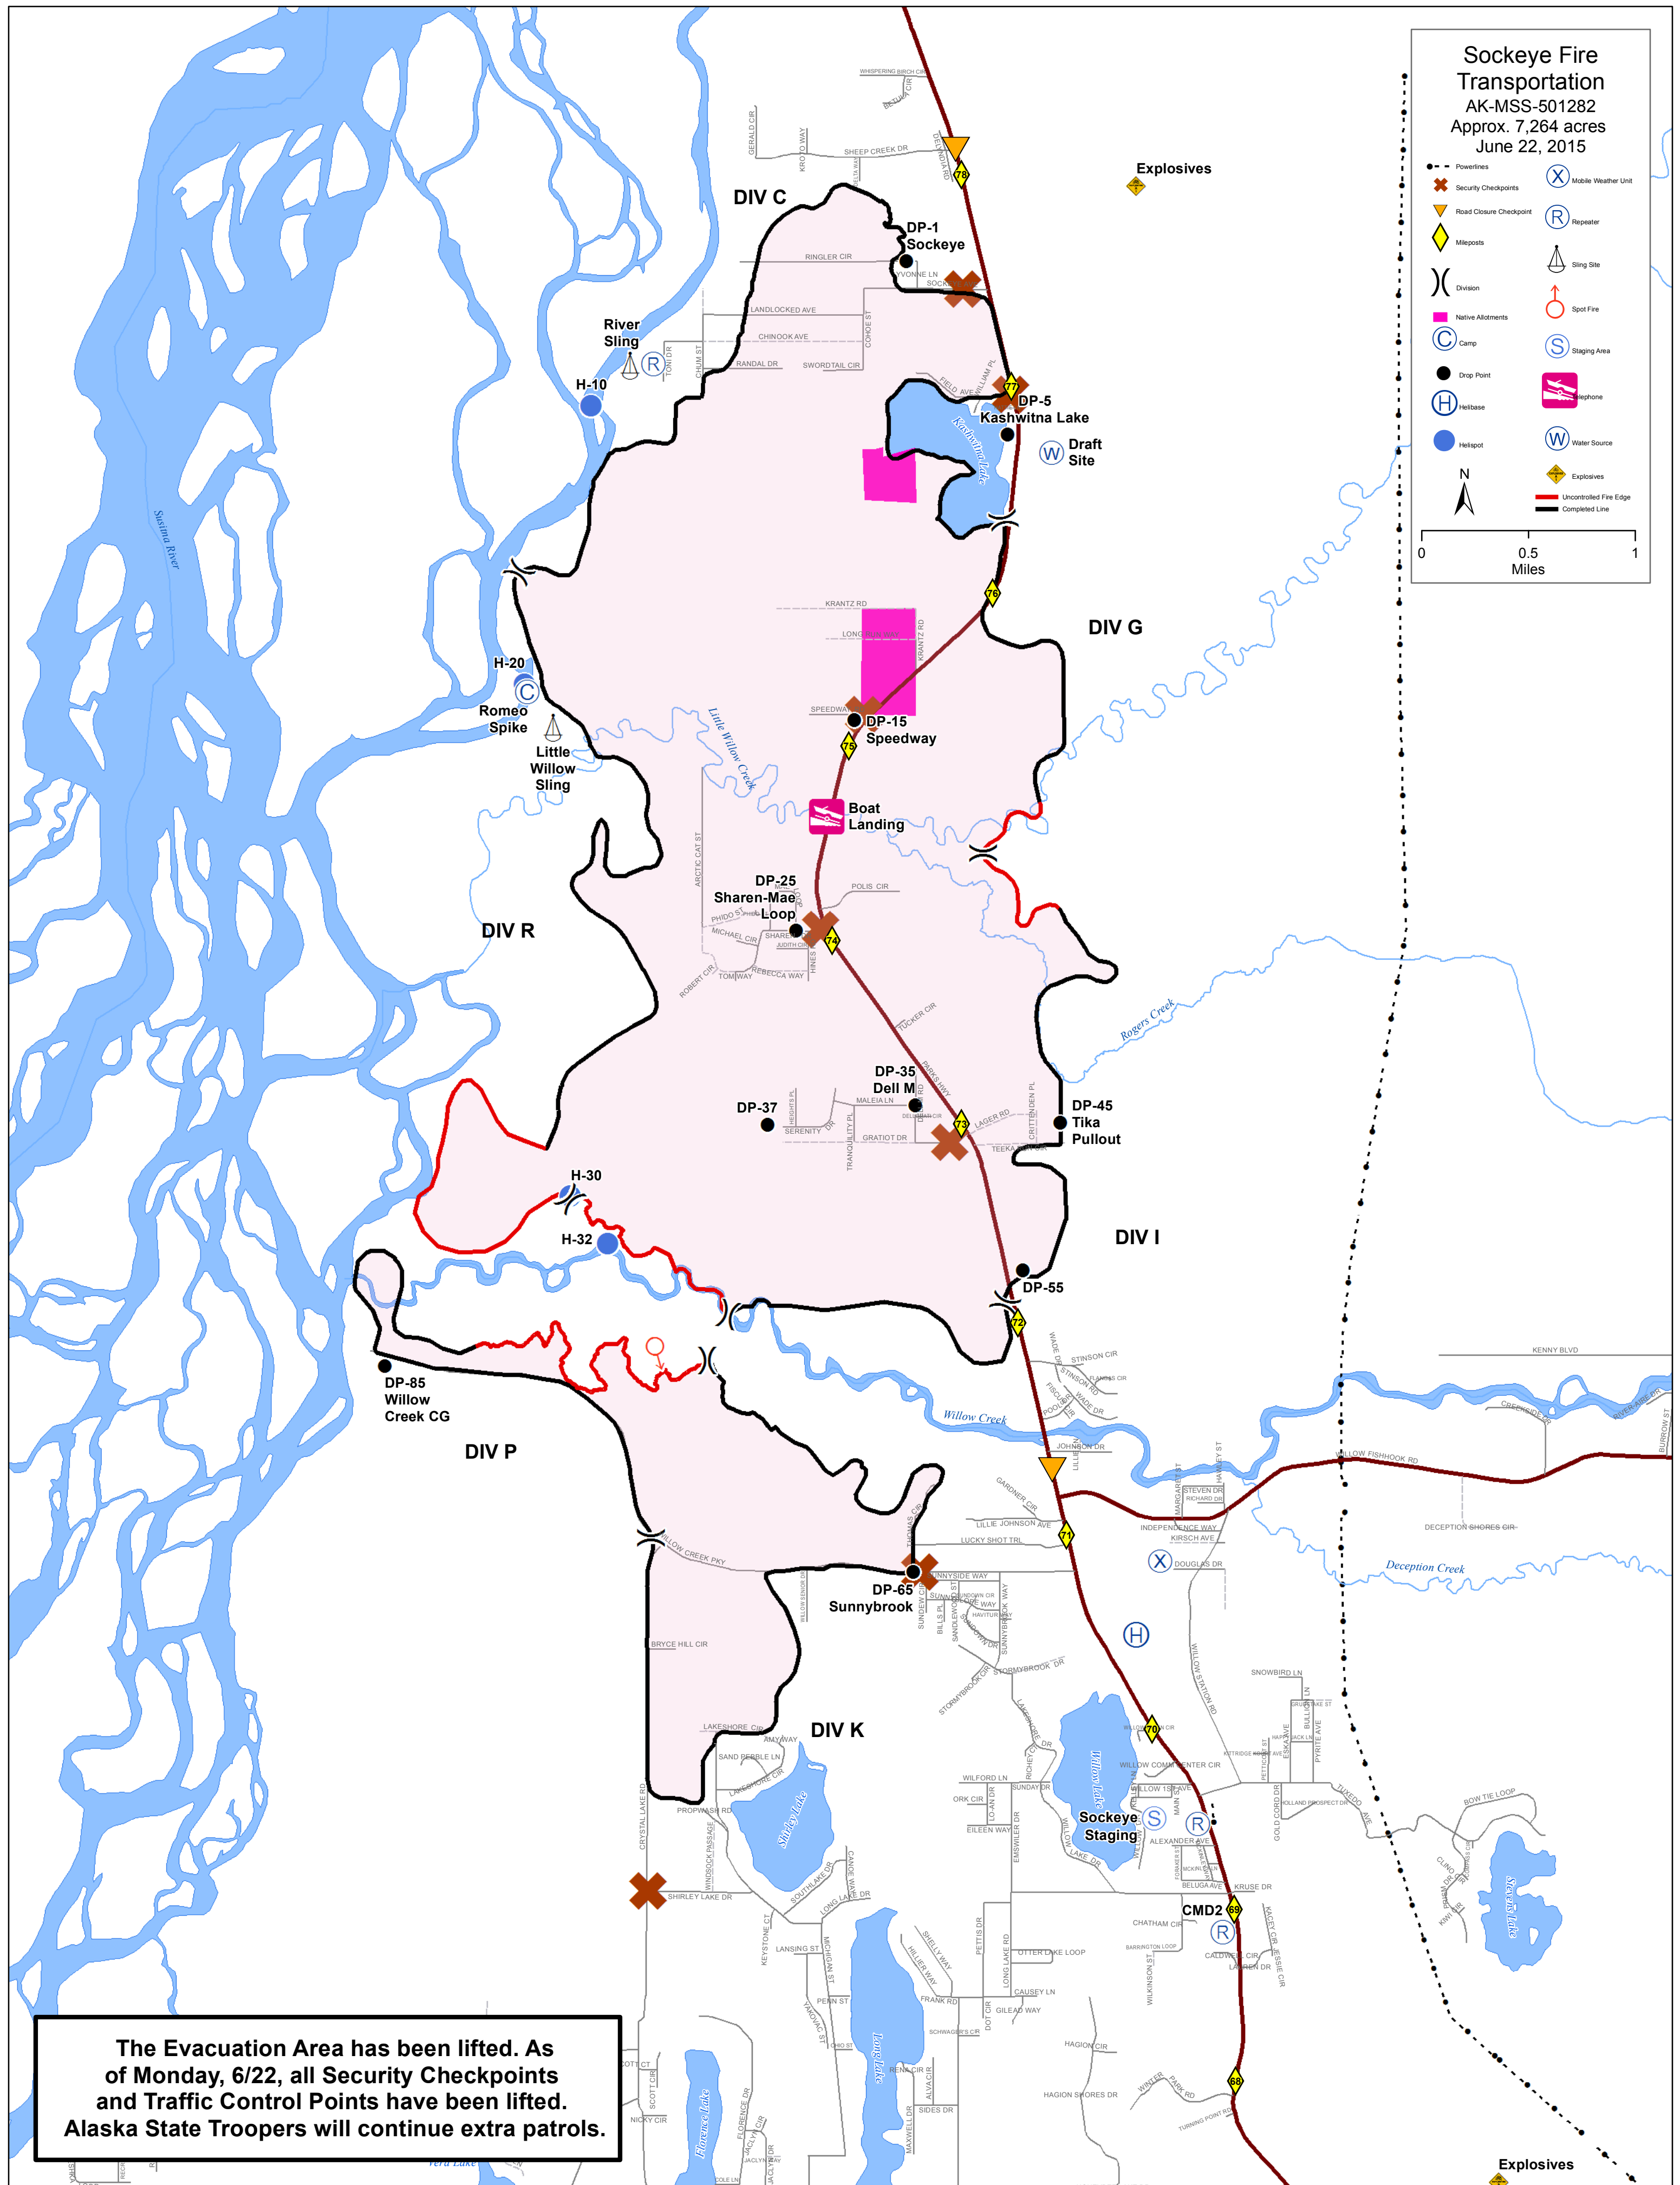

**Sockeye Fire
Transportation**
AK-MSS-501282
Approx. 7,264 acres
June 22, 2015

- Powerlines
- ✕ Security Checkpoints
- ⚠ Road Closure Checkpoint
- ⚠ Mileposts
- () Division
- Native Allotments
- Drop Point
- Ⓜ Helibase
- Ⓜ Helispot
- Ⓧ Mobile Weather Unit
- Ⓡ Repeater
- Ⓢ Sing Site
- Ⓢ Spot Fire
- Ⓢ Staging Area
- ☎ Telephone
- Ⓜ Water Source
- ⚠ Explosives
- Uncontrolled Fire Edge
- Completed Line

The Evacuation Area has been lifted. As of Monday, 6/22, all Security Checkpoints and Traffic Control Points have been lifted. Alaska State Troopers will continue extra patrols.