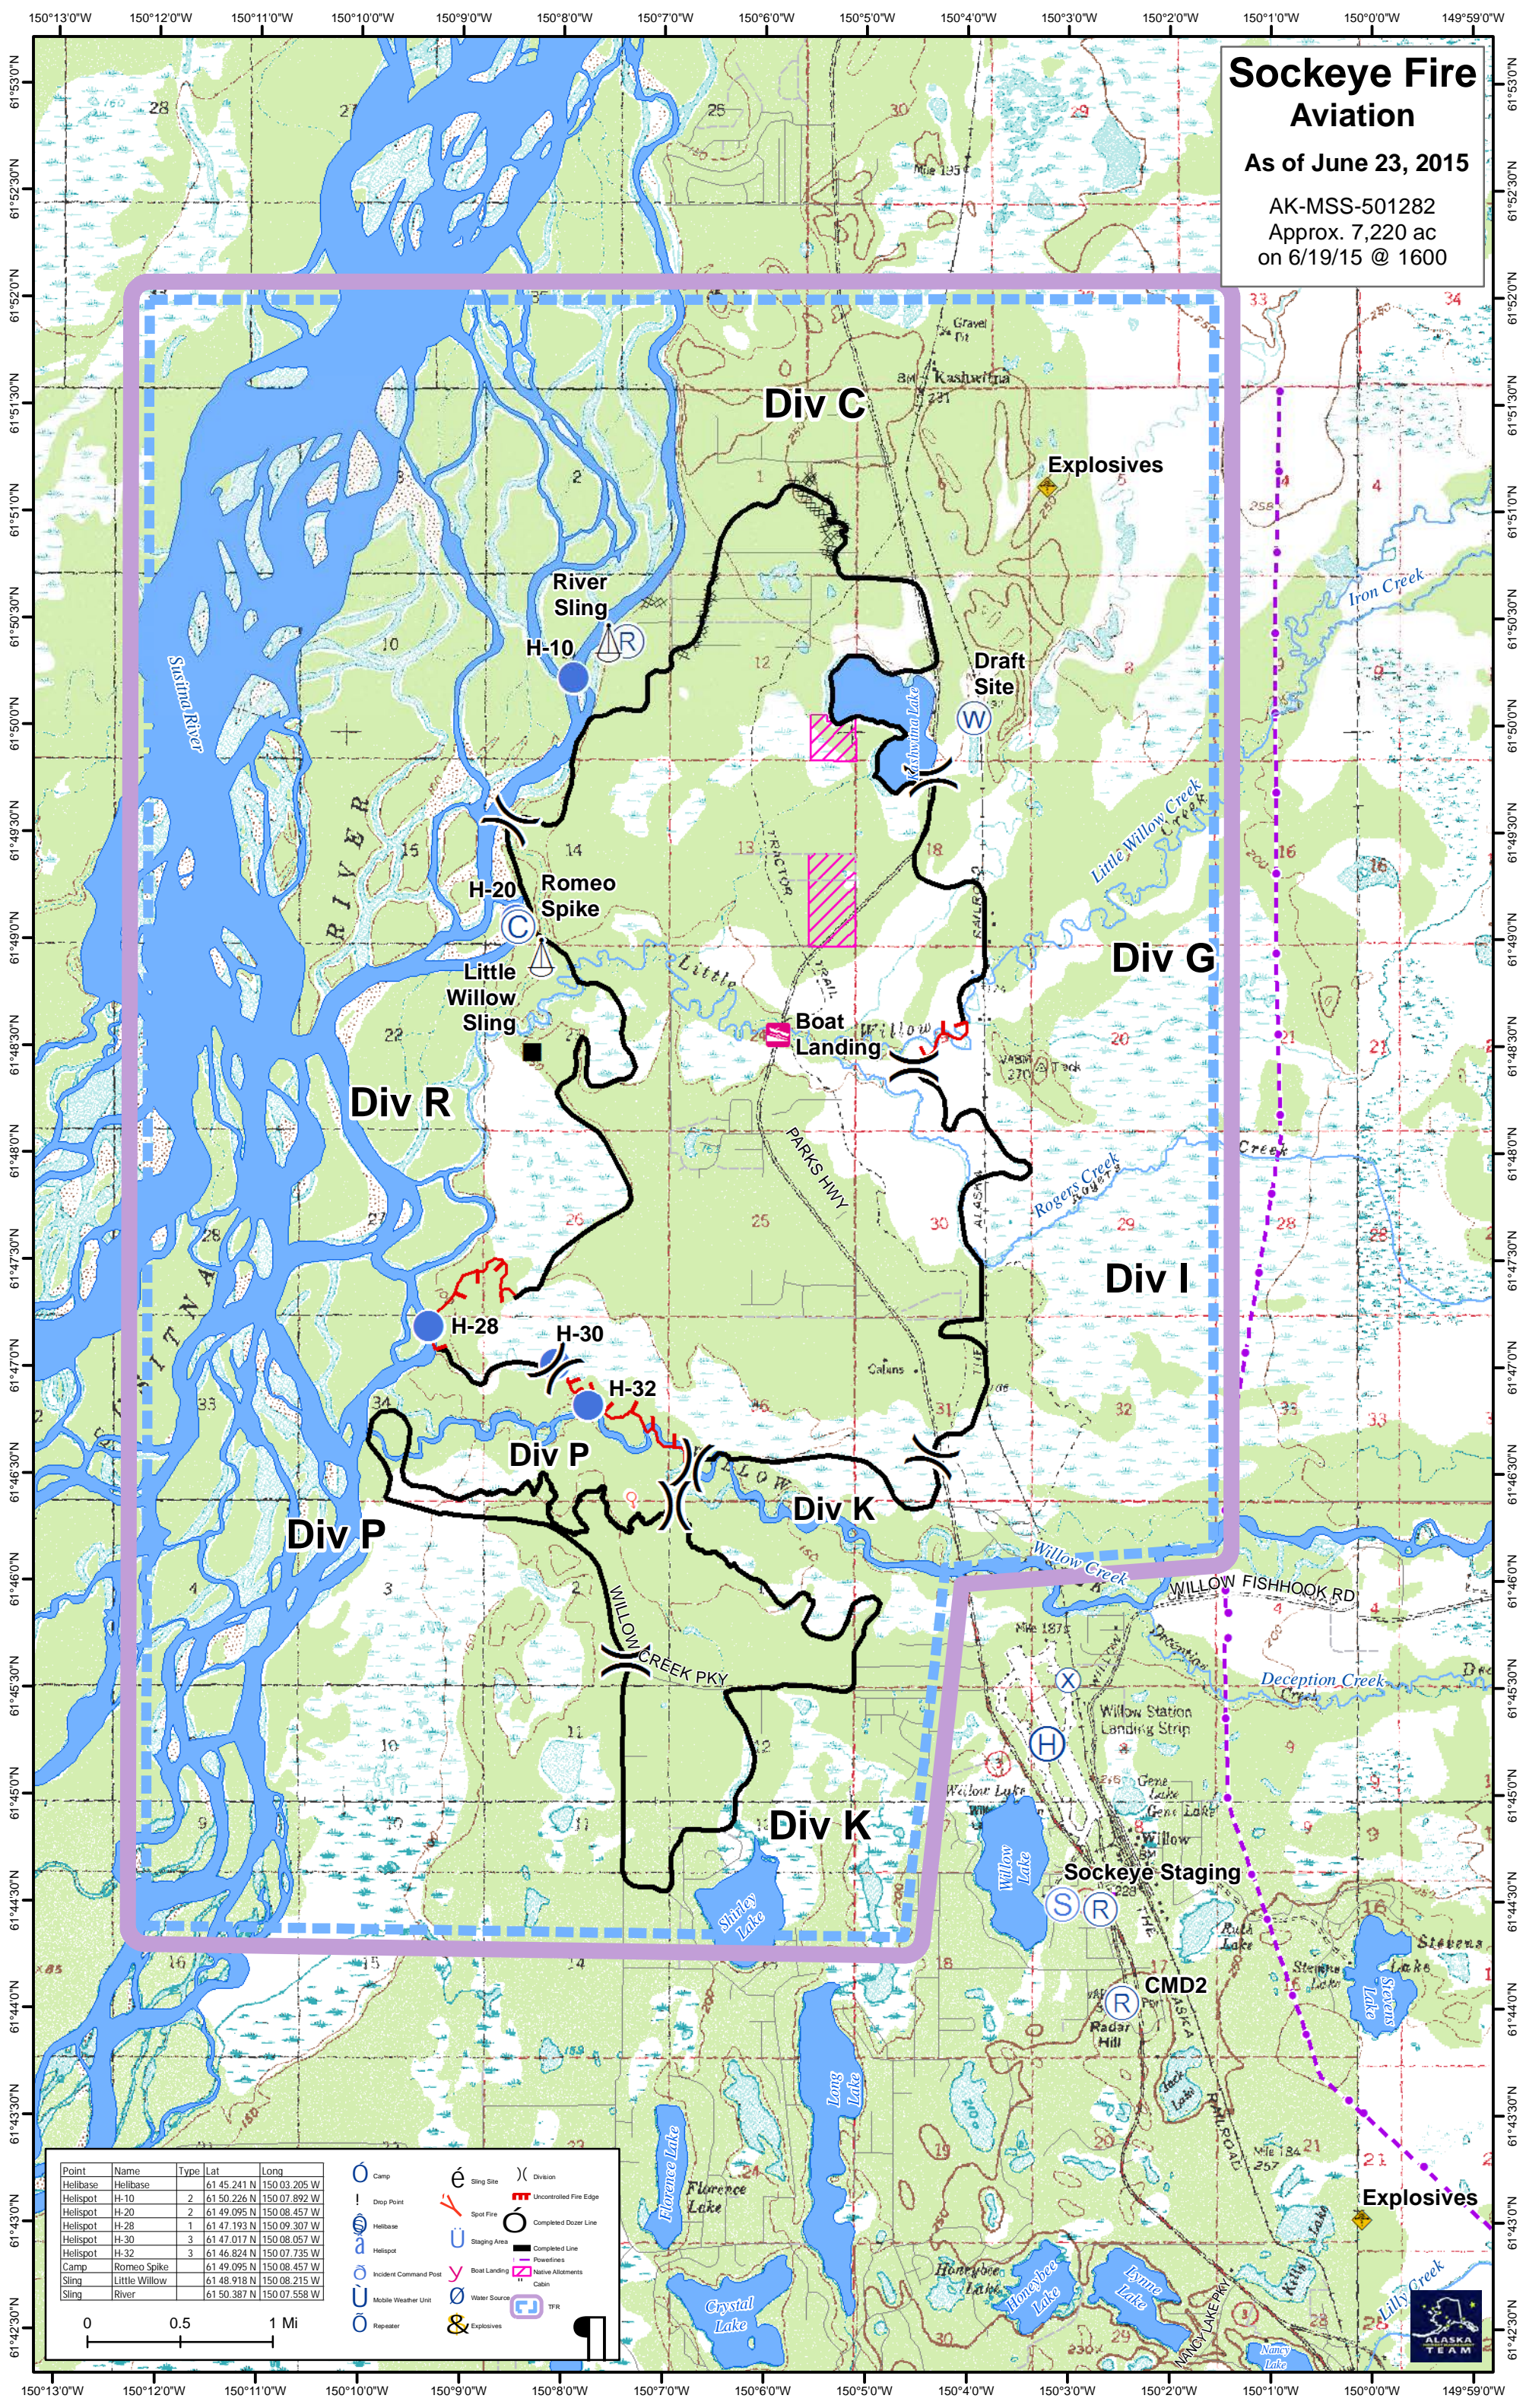

Sockeye Fire Aviation

As of June 23, 2015

AK-MSS-501282
 Approx. 7,220 ac
 on 6/19/15 @ 1600

Point	Name	Type	Lat	Long
	Helibase		61 45.241 N	150 03.205 W
	Helispot H-10	2	61 50.226 N	150 07.892 W
	Helispot H-20	2	61 49.095 N	150 08.457 W
	Helispot H-28	1	61 47.193 N	150 09.307 W
	Helispot H-30	3	61 47.017 N	150 08.057 W
	Helispot H-32	3	61 46.824 N	150 07.735 W
	Camp Romeo Spike		61 49.095 N	150 08.457 W
	Sling Little Willow		61 48.918 N	150 08.215 W
	Sling River		61 50.387 N	150 07.558 W

	Camp		Sling Site		Division
	Drop Point		Spot Fire		Uncontrolled Fire Edge
	Helibase		Completed Dozer Line		Completed Line
	Helispot		Staging Area		Native Allotments
	Incident Command Post		Boat Landing		Cabin
	Mobile Weather Unit		Water Source		TRF
	Repeater		Explosives		