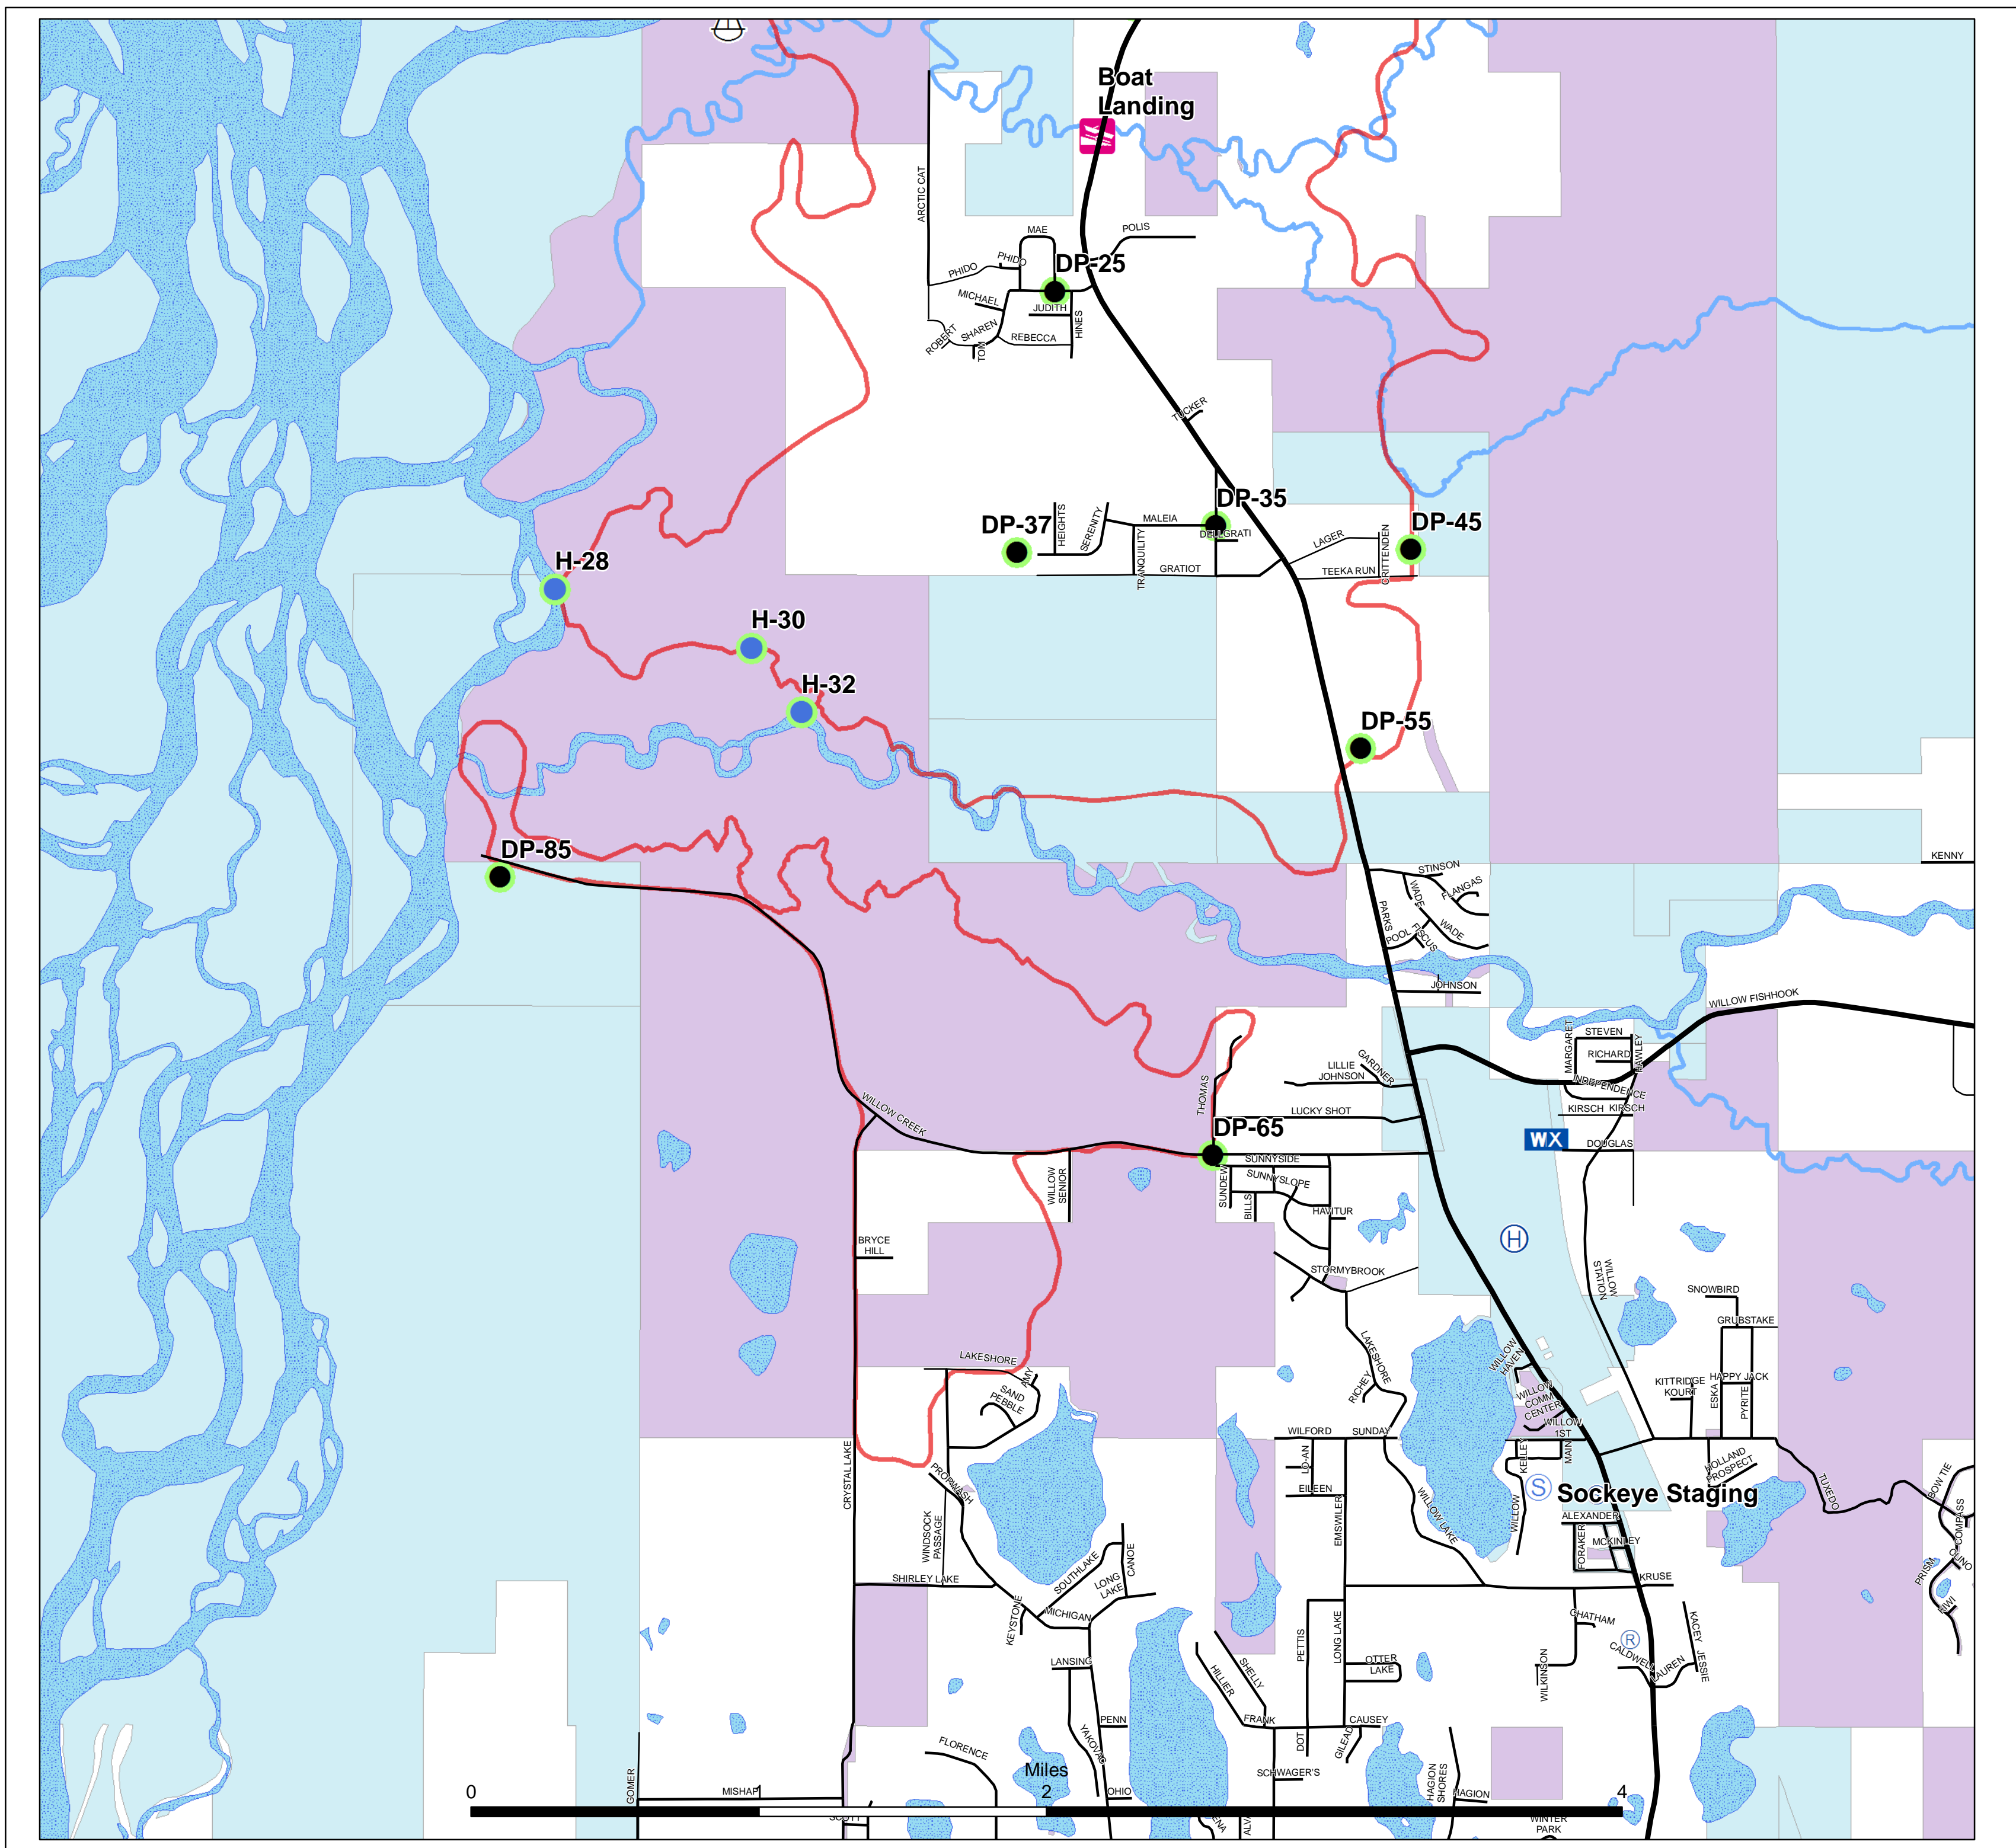

# Sockeye Fire Suppression Repair

As of June 23, 2015  
 AK-MSS-501282  
 7,220 acres  
 on 6/19 @ 1600

NAD 83

II

Page 1 of 2

- Camp
- Drop Point
- Helibase
- Helispot
- Incident Command Post
- Mobile Weather Unit
- Repeater
- Sling Site
- Staging Area
- Boat Landing
- Water Source
- Explosives
- Completed Dozer Line

# Sockeye Fire Suppression Repair

As of June 23, 2015  
 AK-MSS-501282  
 7,220 acres  
 on 6/19 @ 1600

NAD 83

II

Page 2 of 2

- Camp
- Drop Point
- Helibase
- Helispot
- Incident Command Post
- Mobile Weather Unit
- Repeater
- Sling Site
- Staging Area
- Boat Landing
- Water Source
- Explosives
- Completed Dozer Line