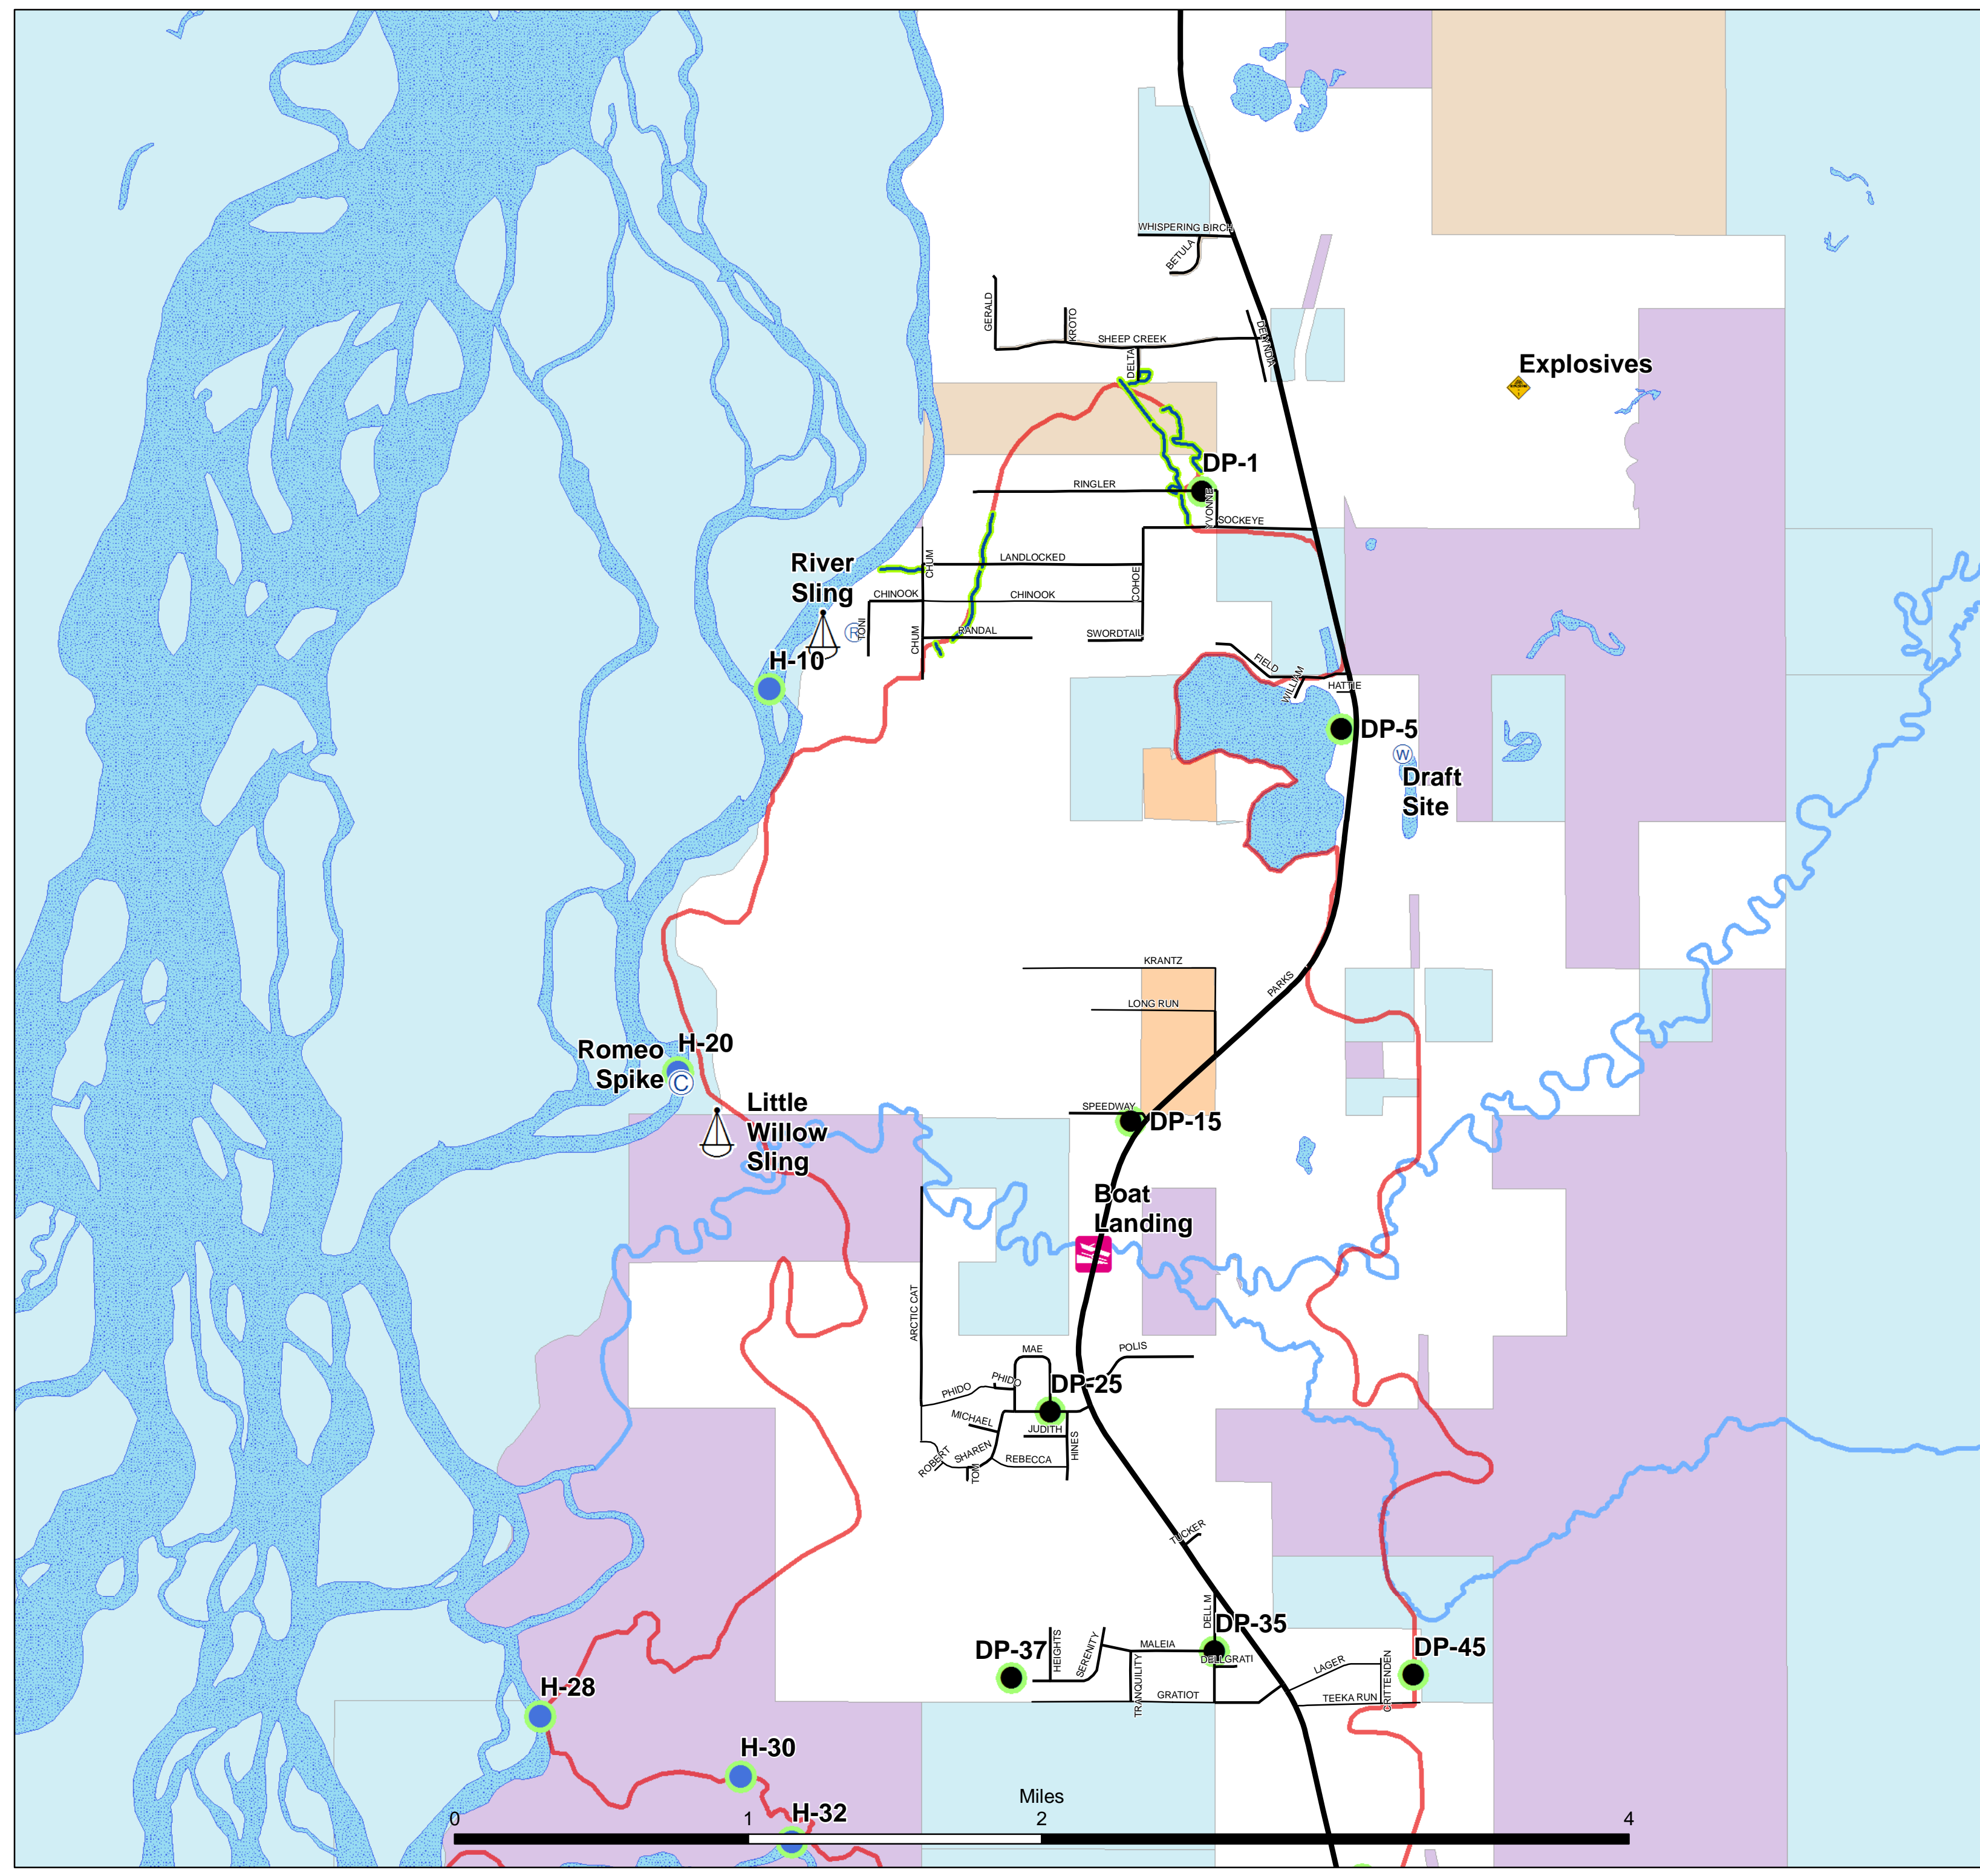

# Sockeye Fire Suppression Repair

As of June 23, 2015  
 AK-MSS-501282  
 7,220 acres  
 on 6/19 @ 1600

NAD 83

II

Page 1 of 2

- Camp
- Drop Point
- Helibase
- Helispot
- Incident Command Post
- Mobile Weather Unit
- Repeater
- Sling Site
- Staging Area
- Boat Landing
- Water Source
- Explosives
- Completed Dozer Line

# Sockeye Fire Suppression Repair

As of June 23, 2015  
 AK-MSS-501282  
 7,220 acres  
 on 6/19 @ 1600

NAD 83

II

Page 2 of 2

- Camp
- Drop Point
- Helibase
- Helispot
- Incident Command Post
- Mobile Weather Unit
- Repeater
- Sling Site
- Staging Area
- Boat Landing
- Water Source
- Explosives
- Completed Dozer Line