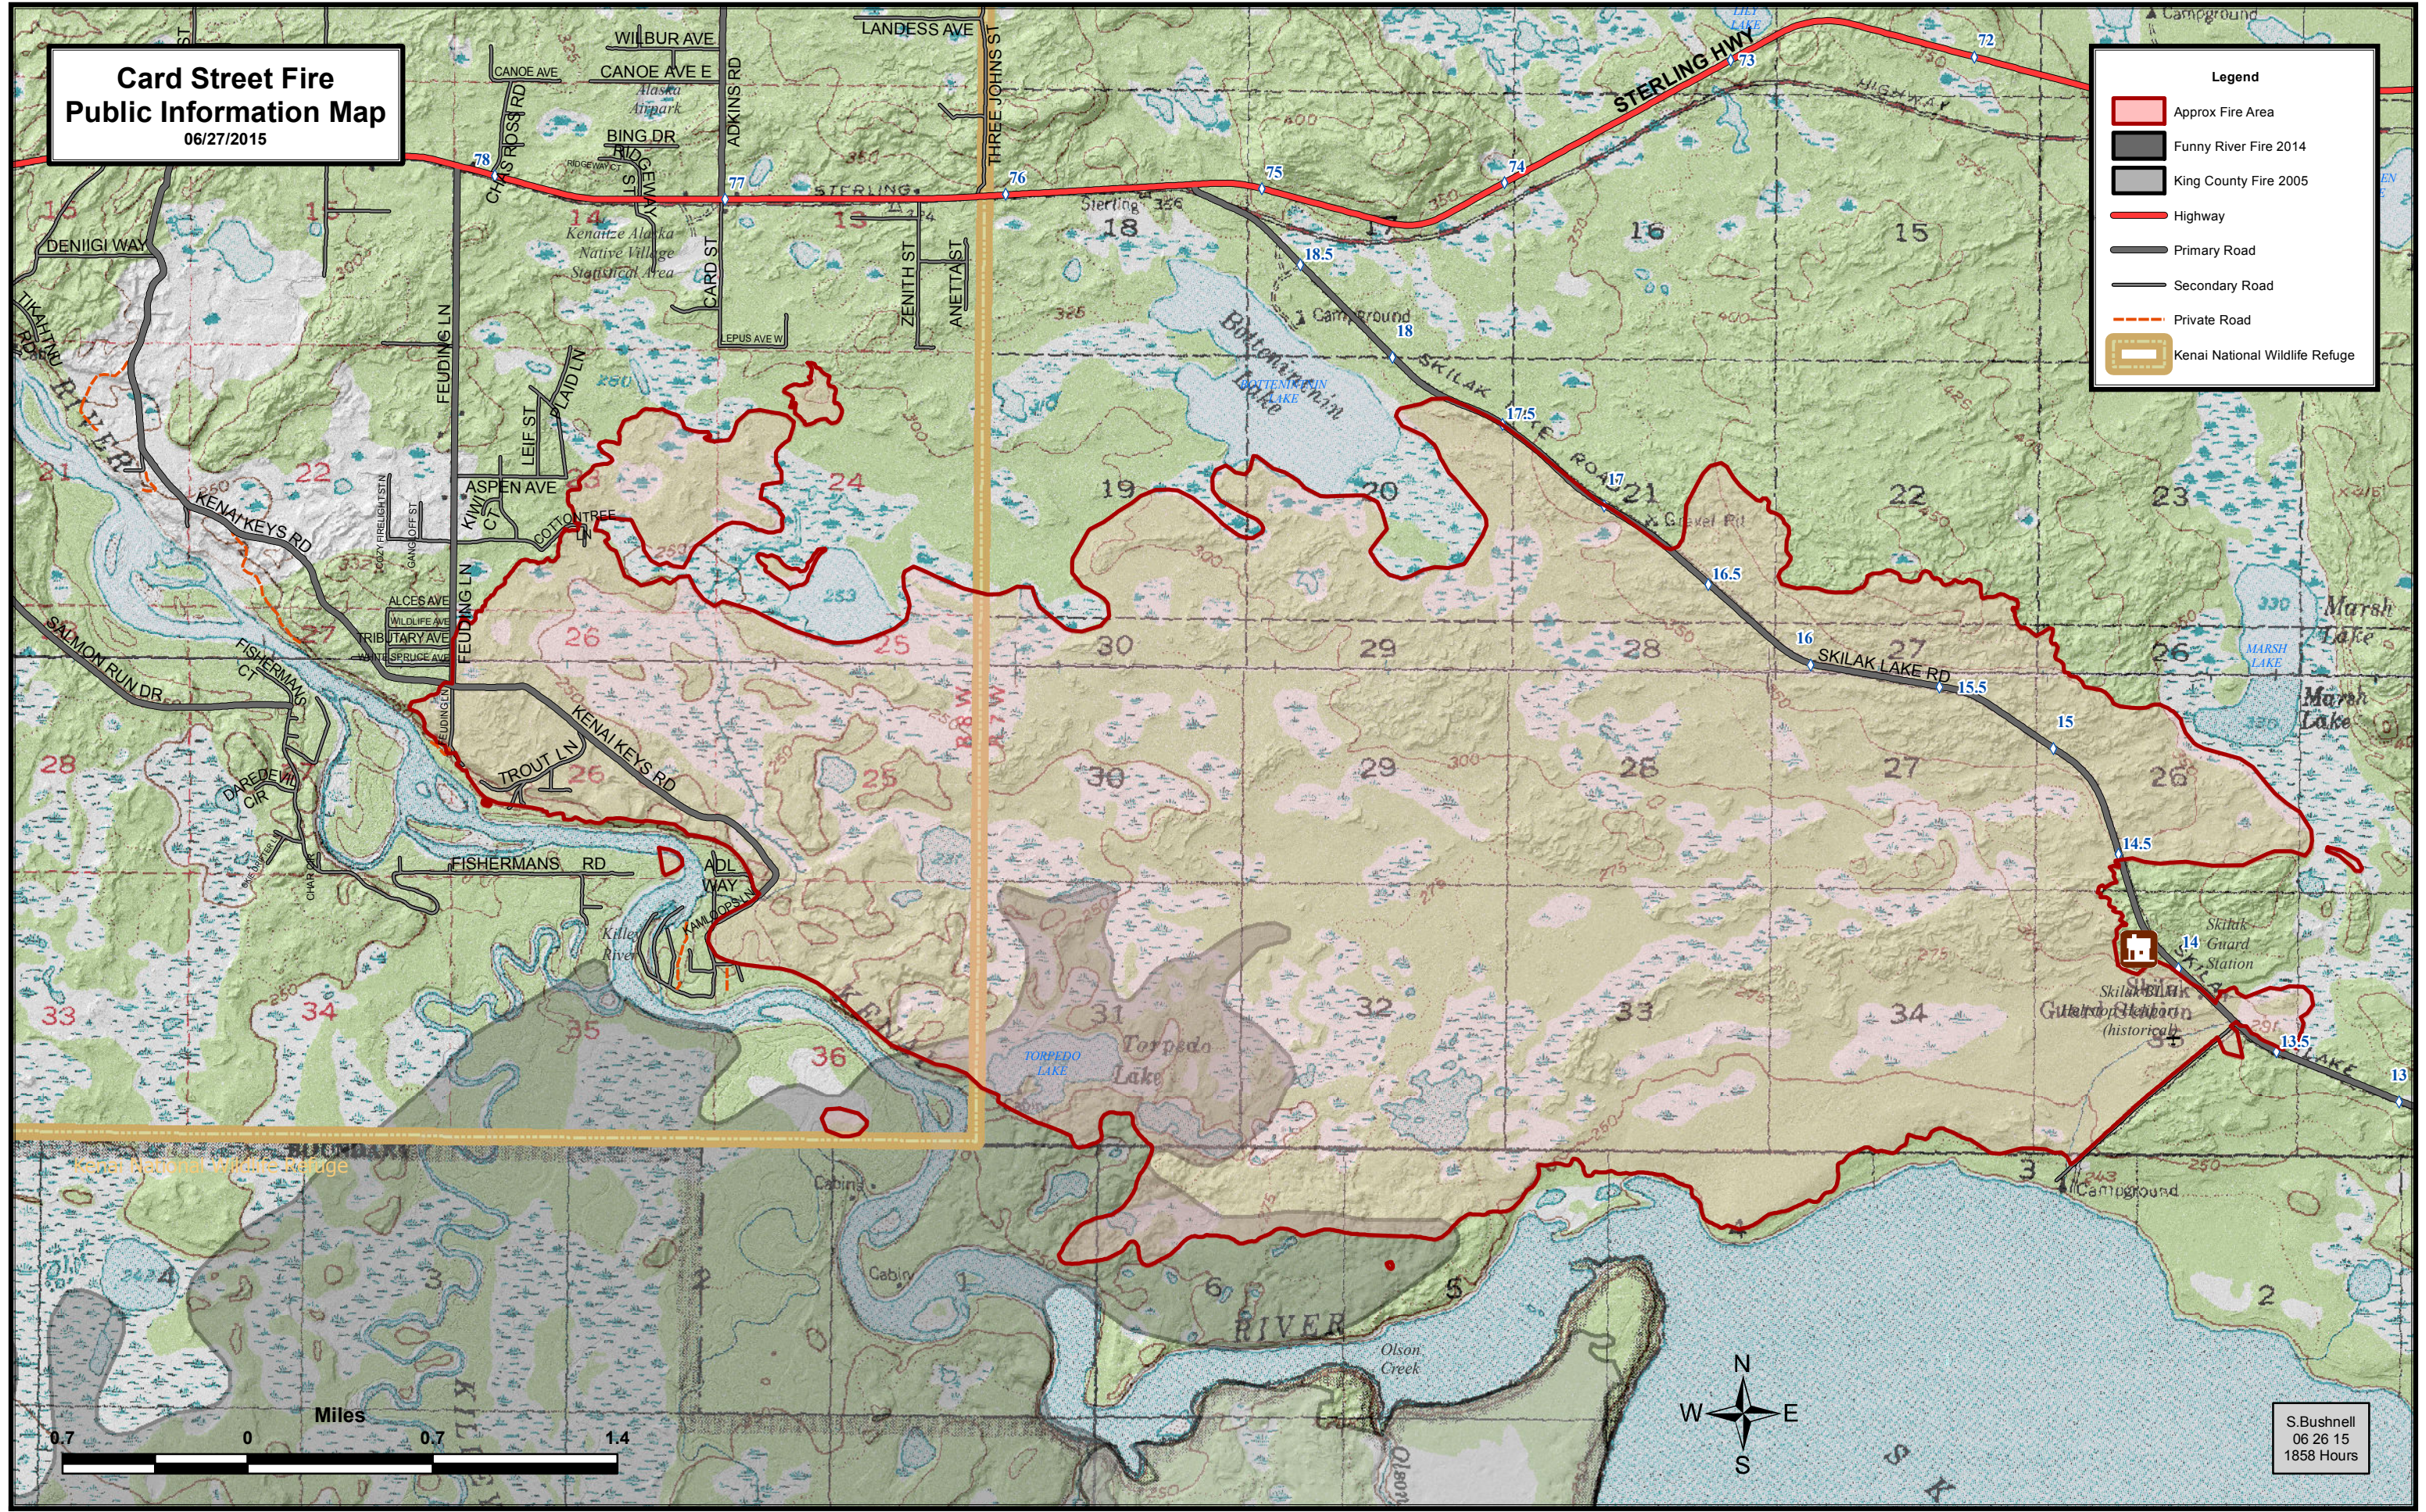

**Card Street Fire
Public Information Map**
06/27/2015

Legend

- Approx Fire Area
- Funny River Fire 2014
- King County Fire 2005
- Highway
- Primary Road
- Secondary Road
- Private Road
- Kenai National Wildlife Refuge

S. Bushnell
06 26 15
1858 Hours