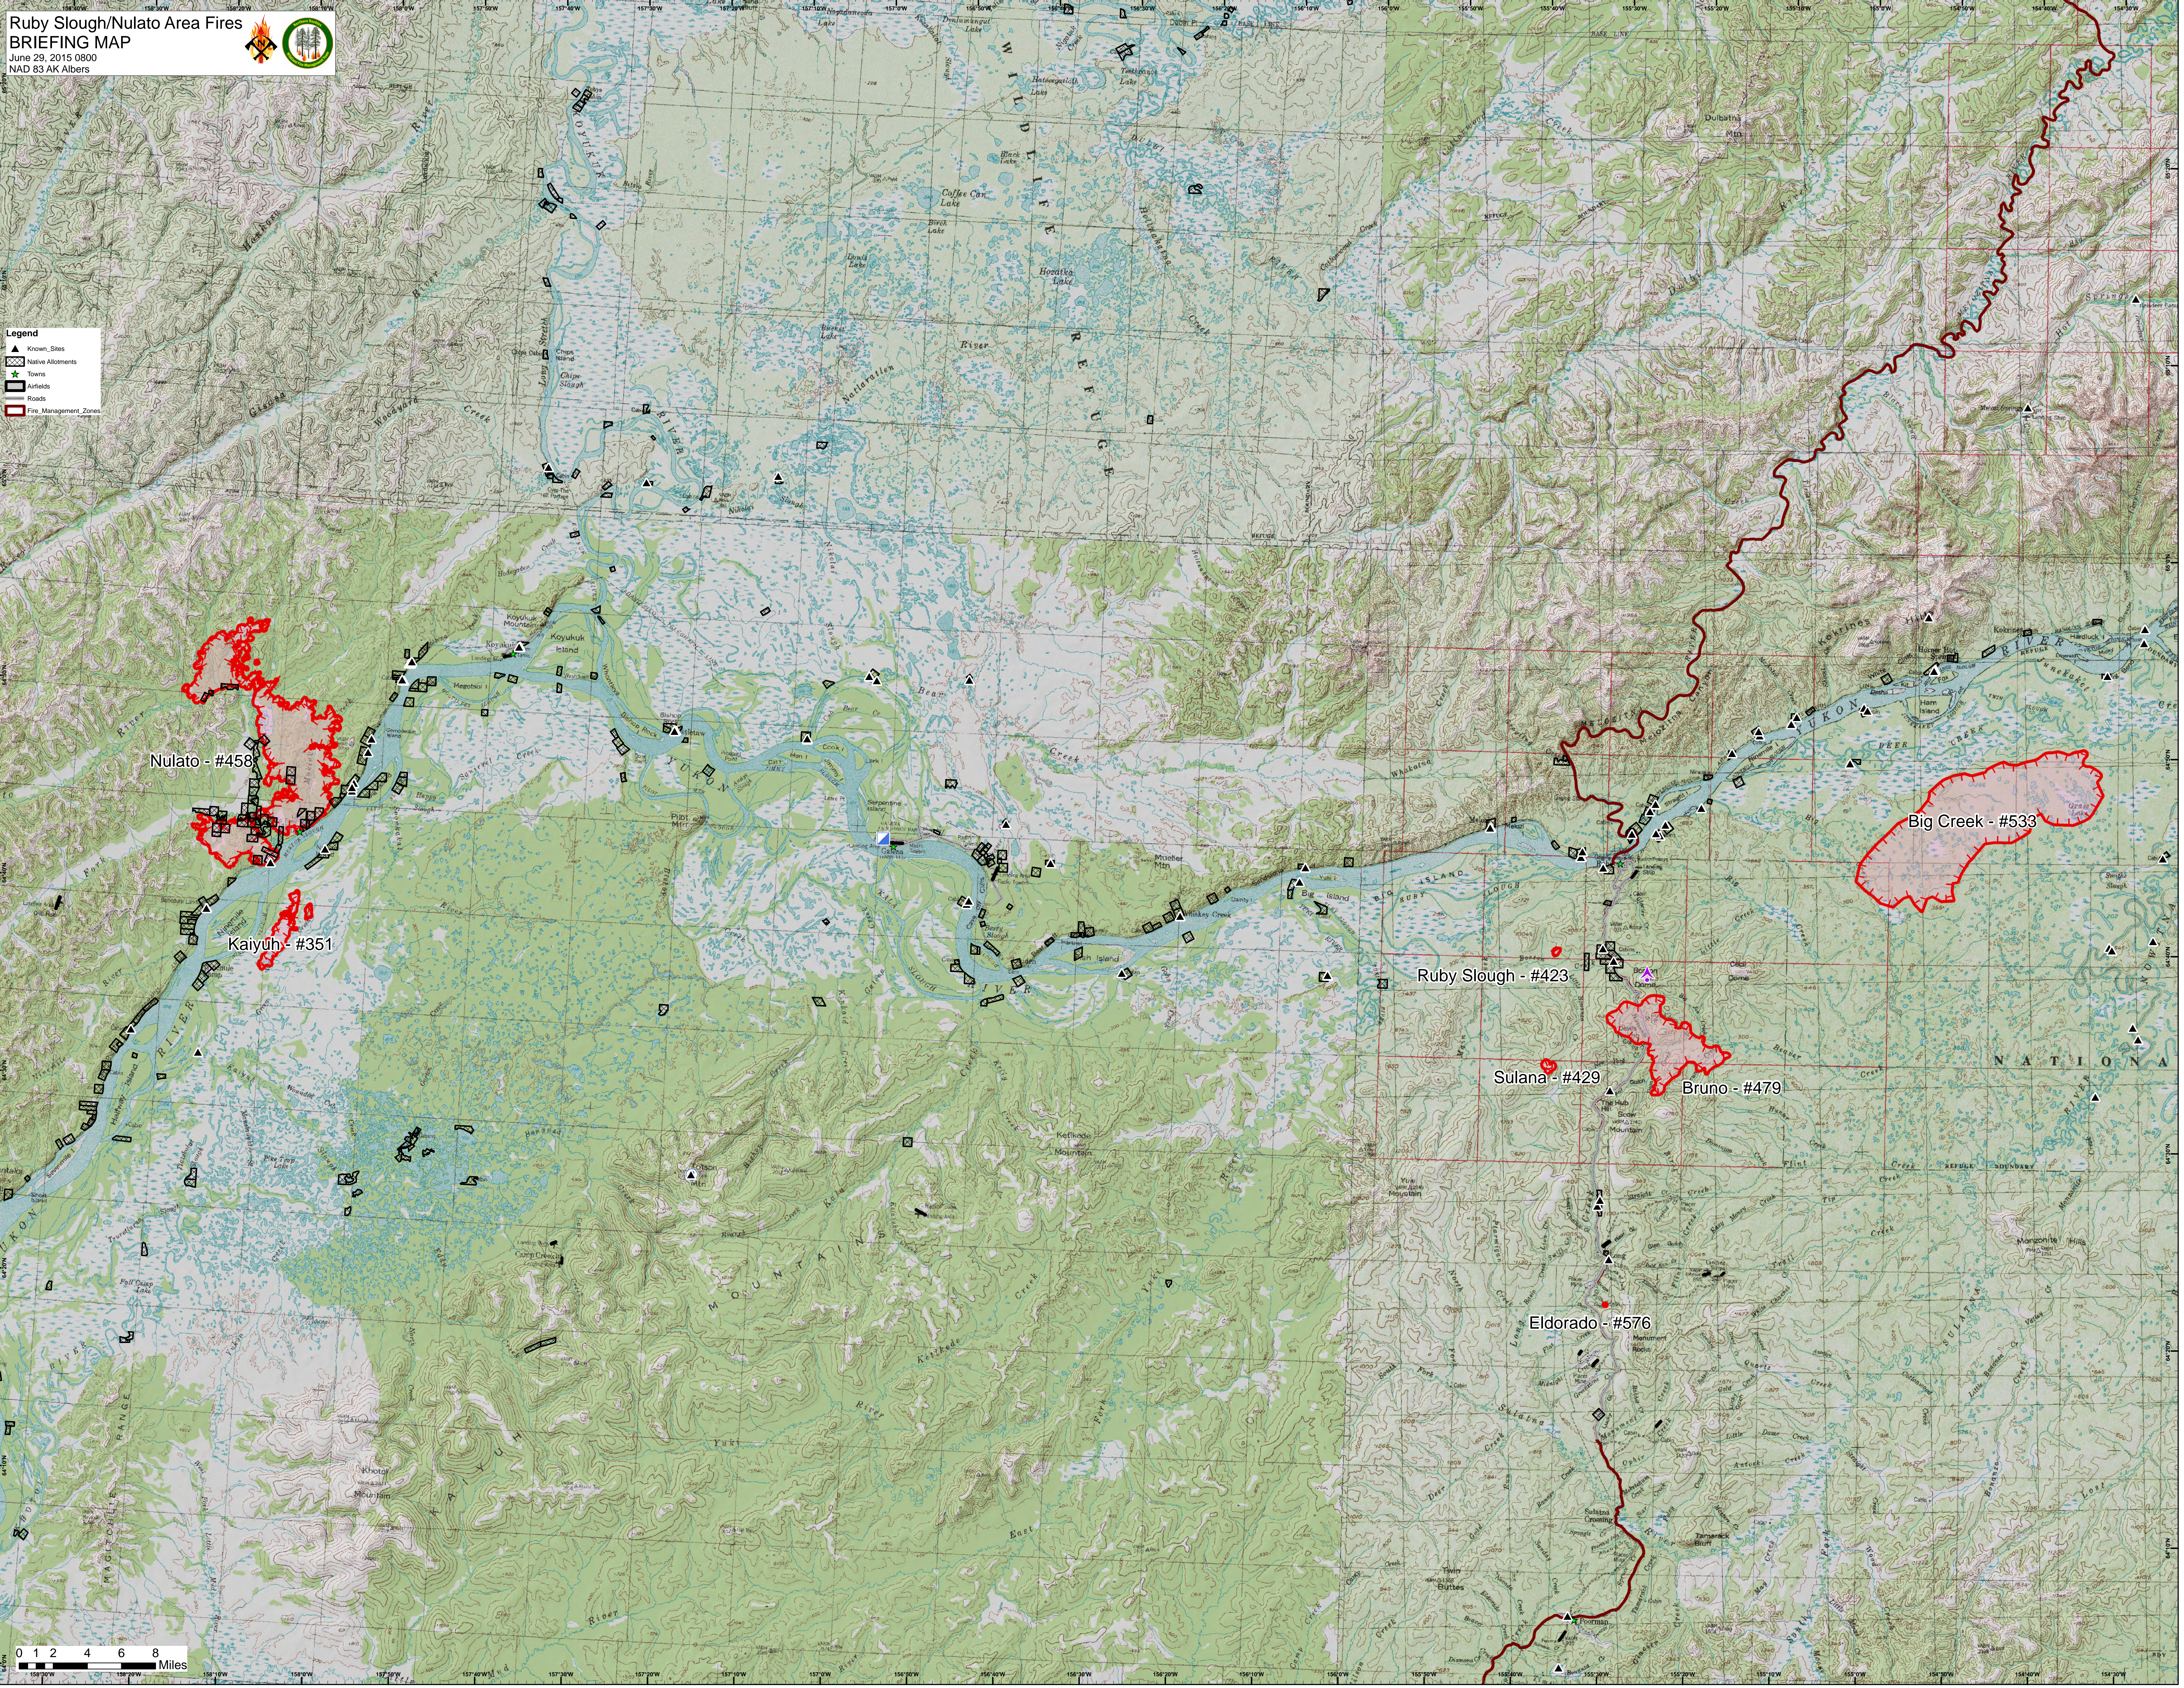

**Legend**

- ▲ Known Sites
- ▣ Native Allotments
- ⬜ Towns
- ▭ Airfields
- ▬ Roads
- ▭ Fire Management Zones

Nulato - #458

Kaiyuh - #351

Ruby Slough - #423

Sulana - #429

Bruno - #479

Big Creek - #533

Eldorado - #576