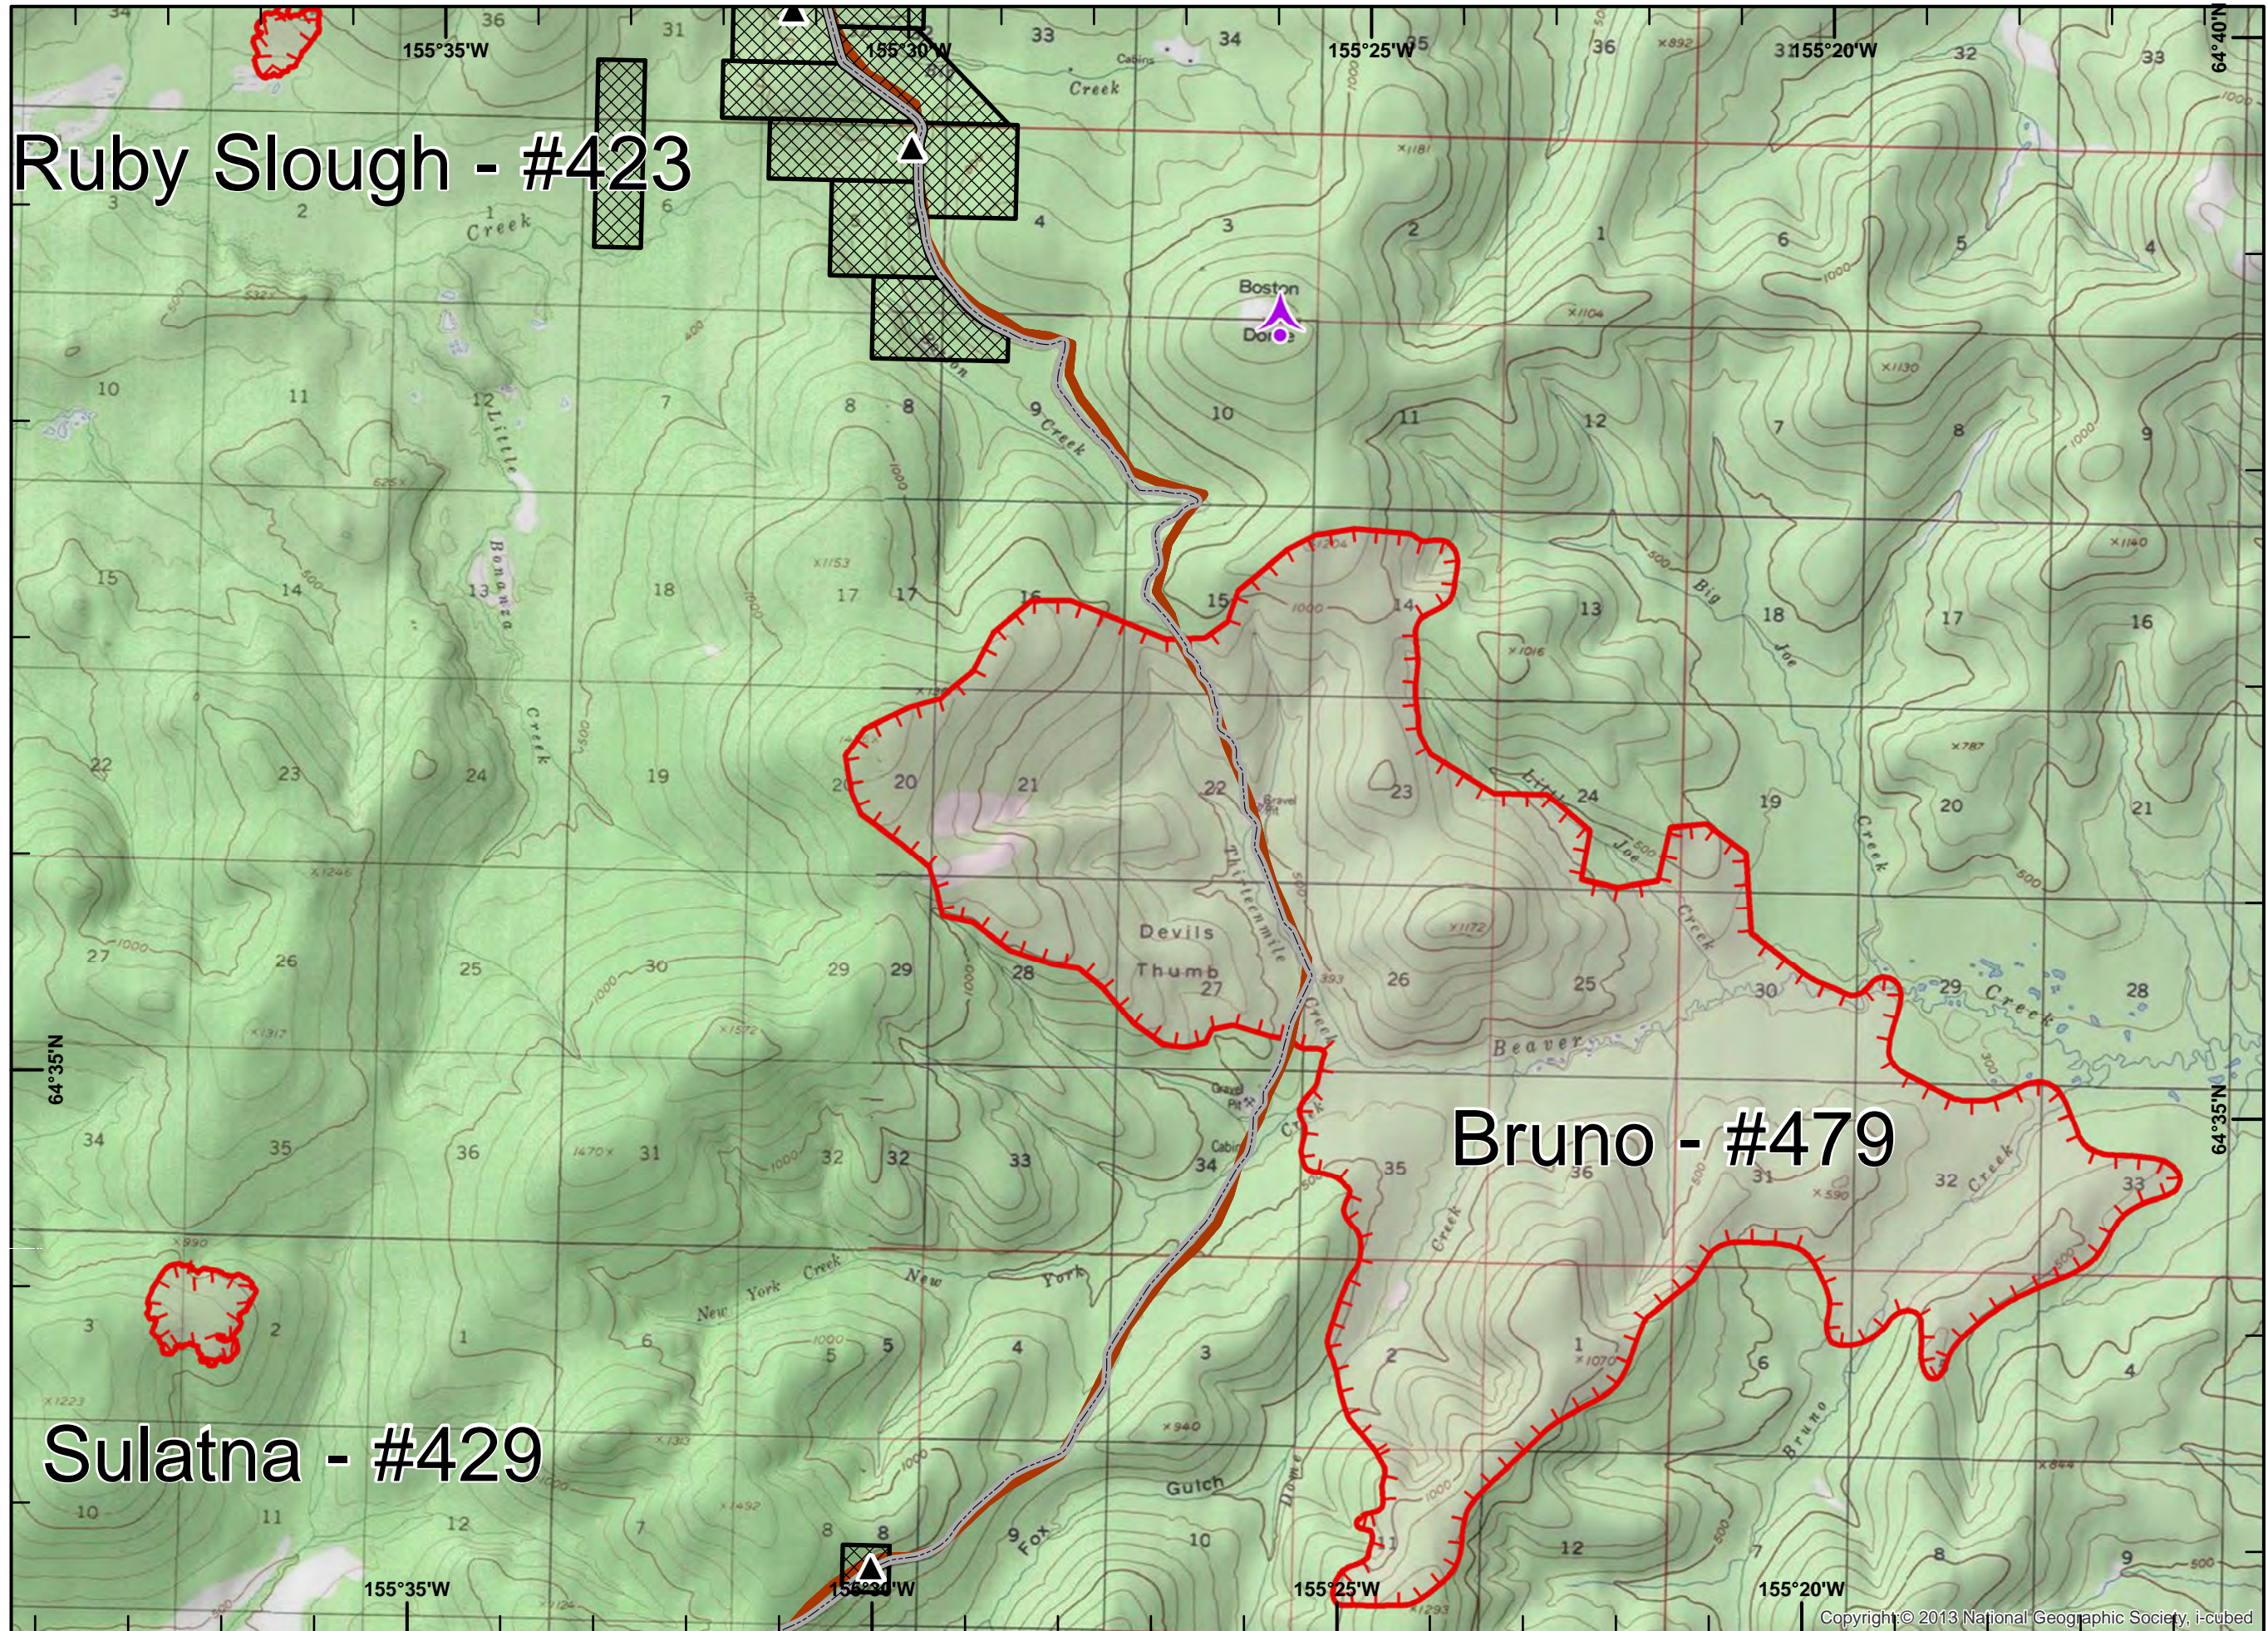

**Ruby Slough
Bruno, Salatna Fires
#423/#479/429
6-29-15
NAD 83 AK Albers**

Ruby Slough - #423

Bruno - #479

Sulatna - #429

Legend

- Division
- Branch
- Drop Point
- Fire Origin
- Spot Fire
- Helispot
- Staging Area
- Water Source
- Helibase
- Incident Command Post
- Camp
- Hot Spot
- Repeater
- Safety Zone
- Fire Station
- Aerial Hazard
- Restricted Water Source
- Pump
- Uncontrolled Fire Edge
- Completed Dozer Line
- Completed Line
- Road as Completed Line
- Completed Line
- Completed Line Break
- IR Detected Intense Heat

Hutton IMT
June 29, 2015
0800 Hours