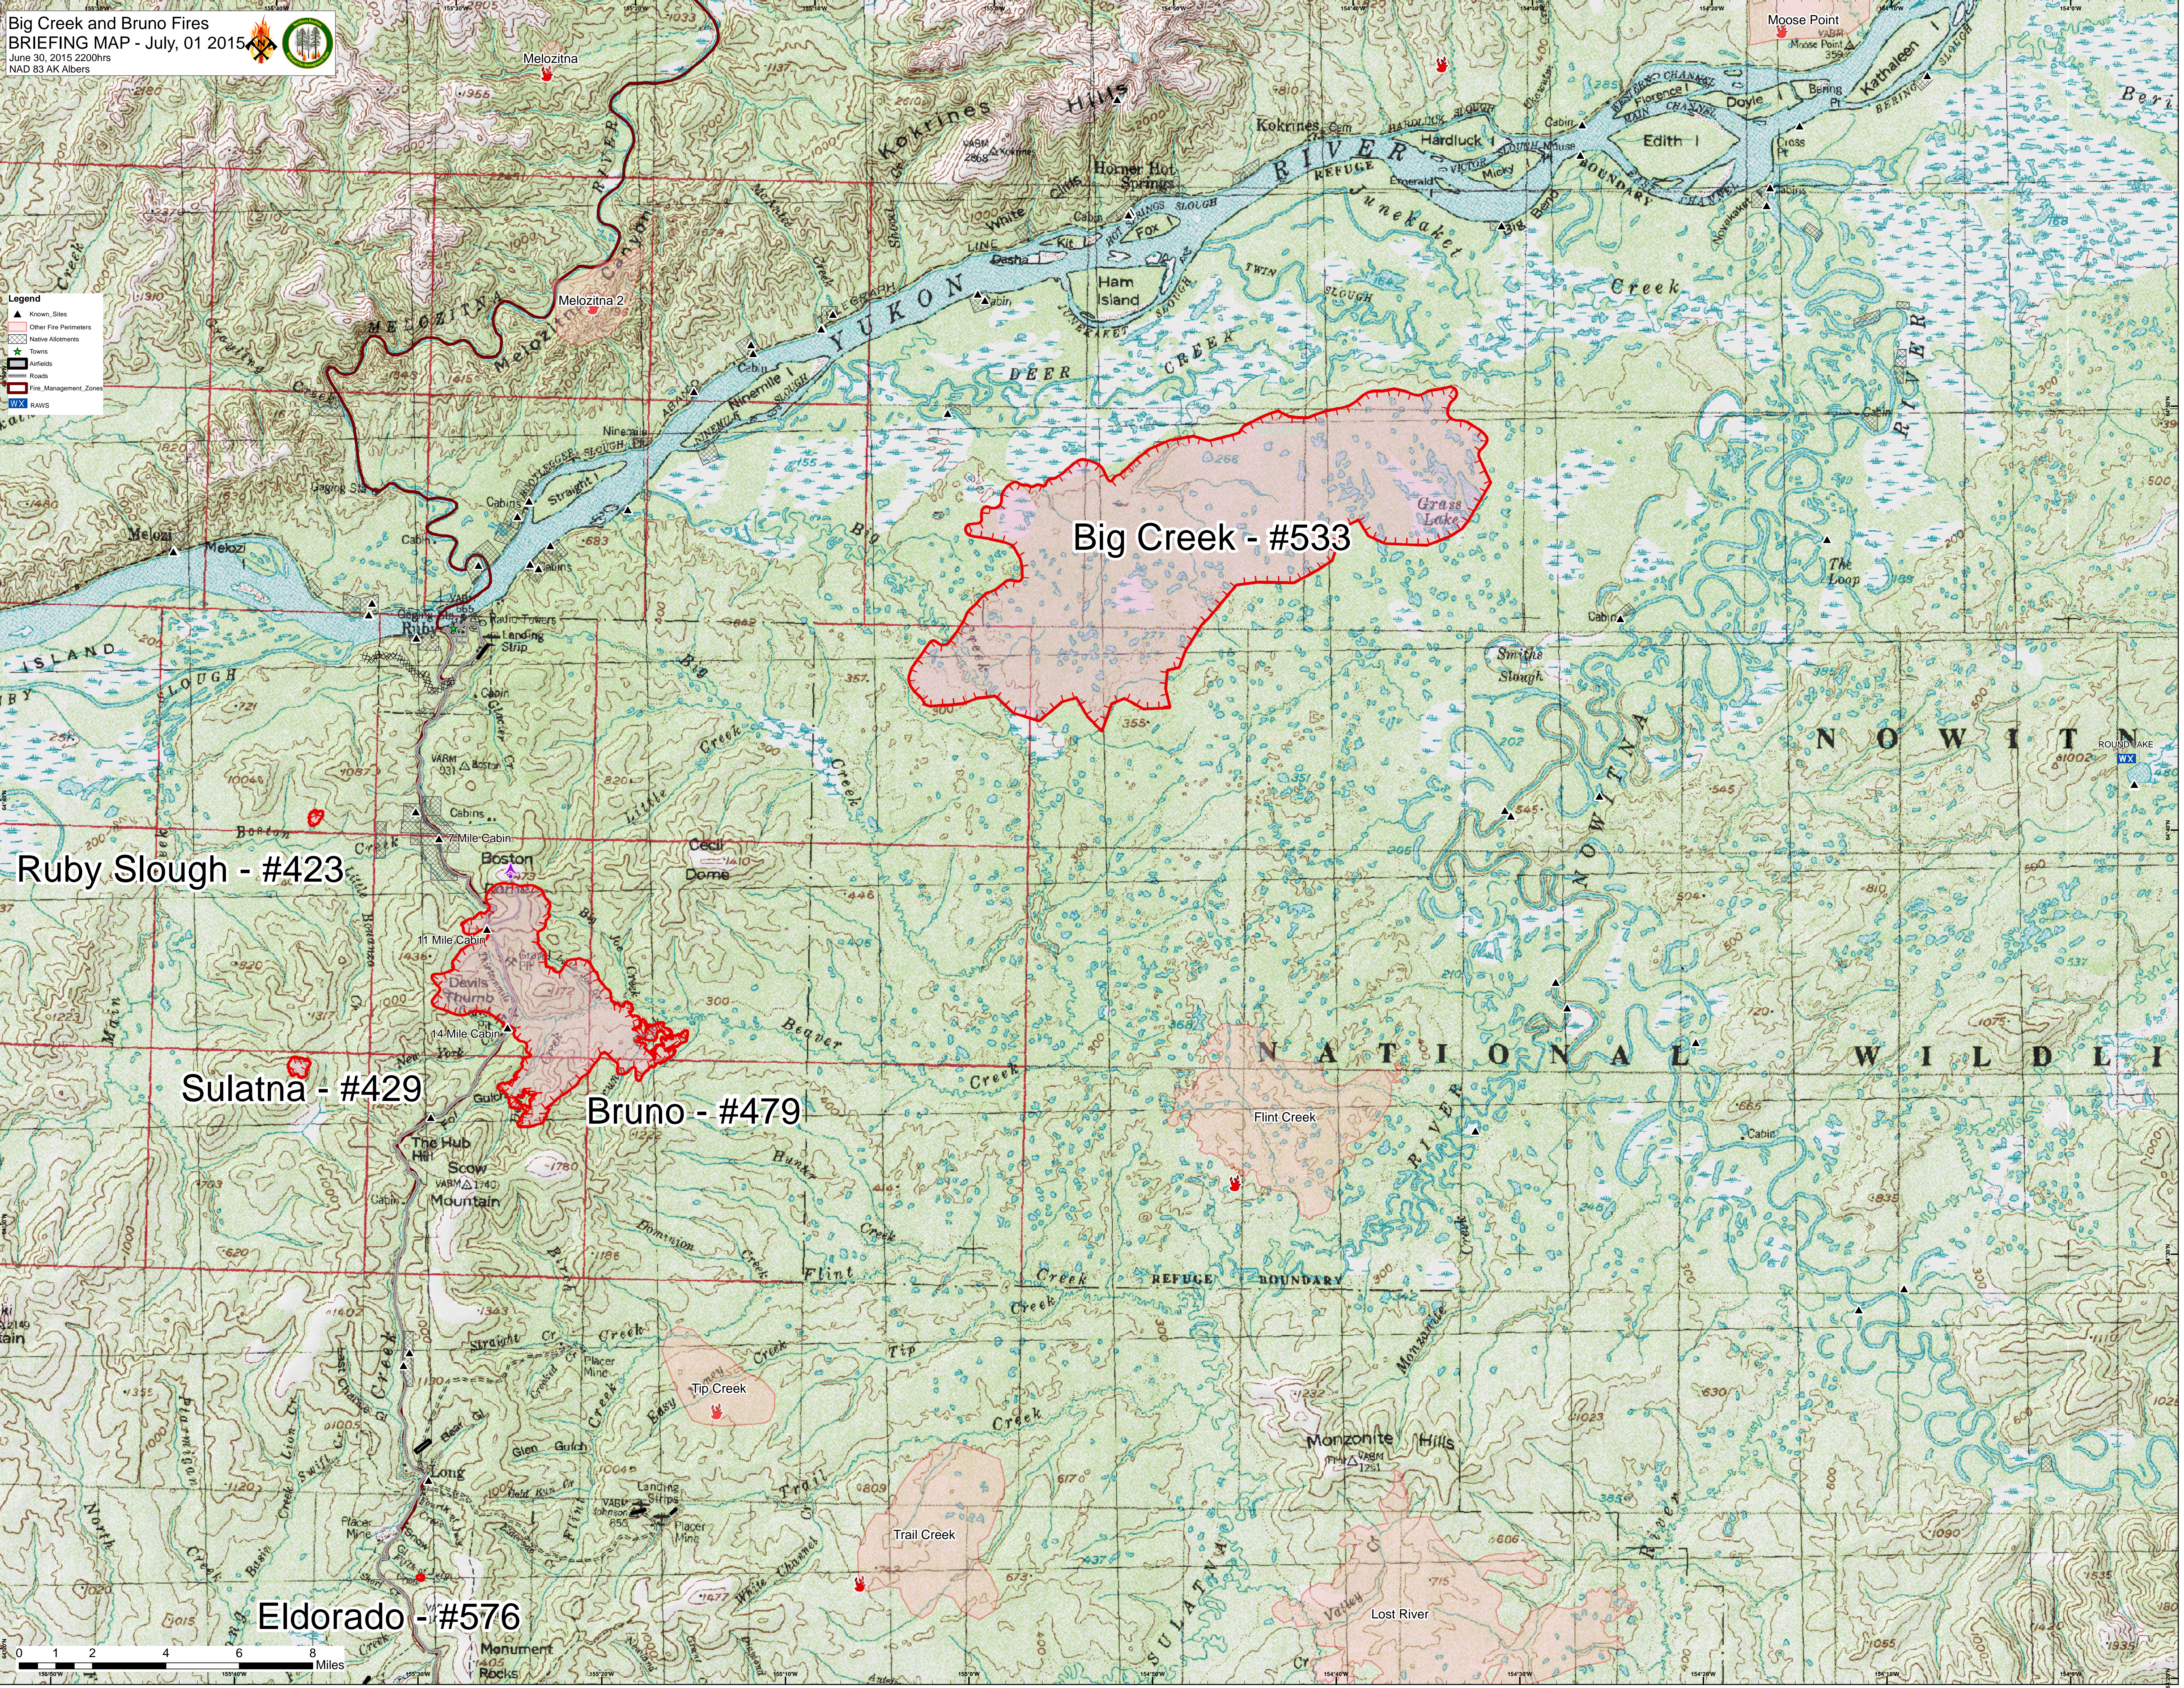

**Legend**

- Known Sites
- Other Fire Perimeters
- Native Allotments
- Towns
- Airfields
- Roads
- Fire Management Zones
- RAWS

Ruby Slough - #423

Big Creek - #533

Sulatna - #429

Bruno - #479

Eldorado - #576